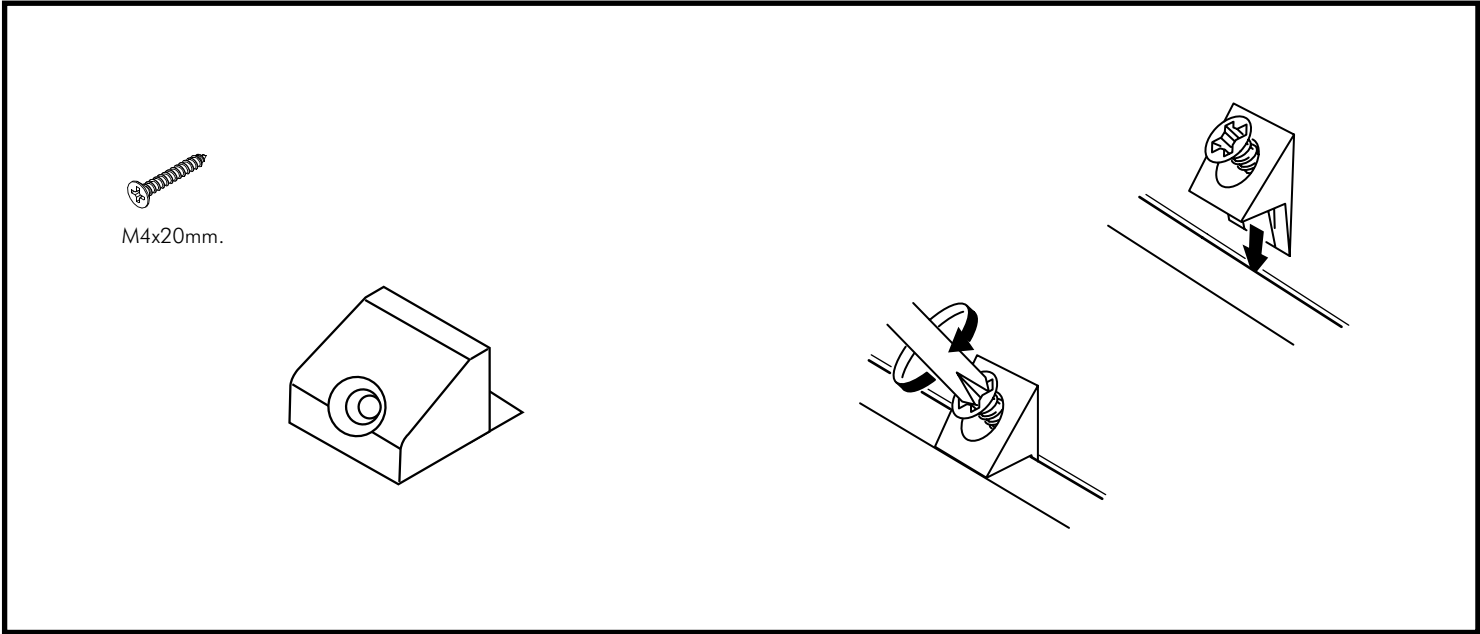

CONNECT SYSTEM