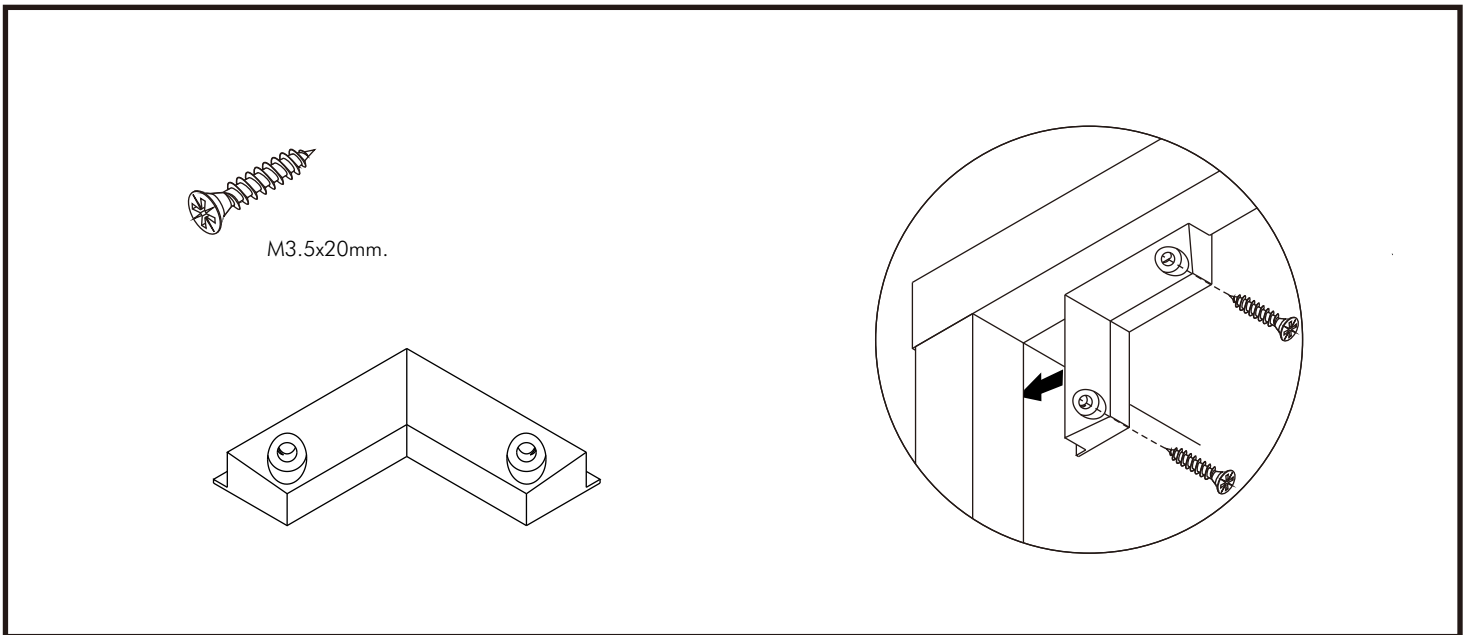

EXTREME

Living low shelf 40 cm

CONNECT SYSTEM

M4x16mm.

HARDWARE

-BODY SET

X 8

X 8

#8x35

X 8

#F+M4x16

X 16

#63x63mm.

X 2

#F+M3.5x20

X 9