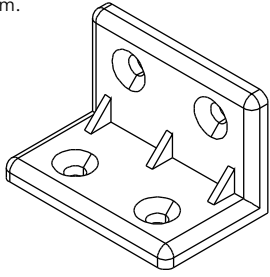

EXTREME

Living low shelf 40 cm

CONNECT SYSTEM

M4x16mm.

HARDWARE

-BODY SET

X 8

X 8

#8x35

X 8

#F+M4x16

X 16

#63x63mm.

X 2

#F+M3.5x20

X 9

#P+M4x16

X 3

X 1

#F+M5x50

X 1

#UP-745

X 1

X 5