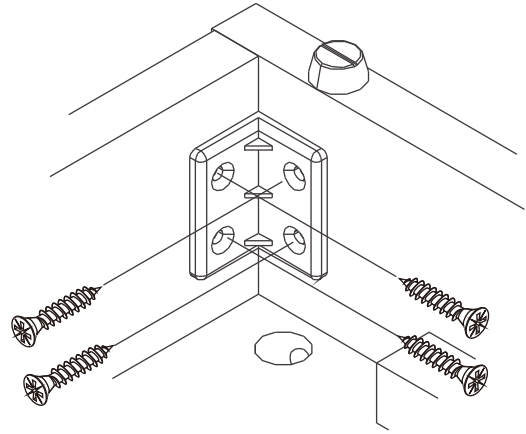

EXTREME

Living low shelf 40 cm

CONNECT SYSTEM

M4x16mm.

HARDWARE

-BODY SET

X 8

X 8

#8x35

X 8

#F+M4x16

X 16

#63x63mm.

X 2

#F+M3.5x20

X 9

ASSEMBLY

-BODY SET

2.

3.

4.

5.

6.