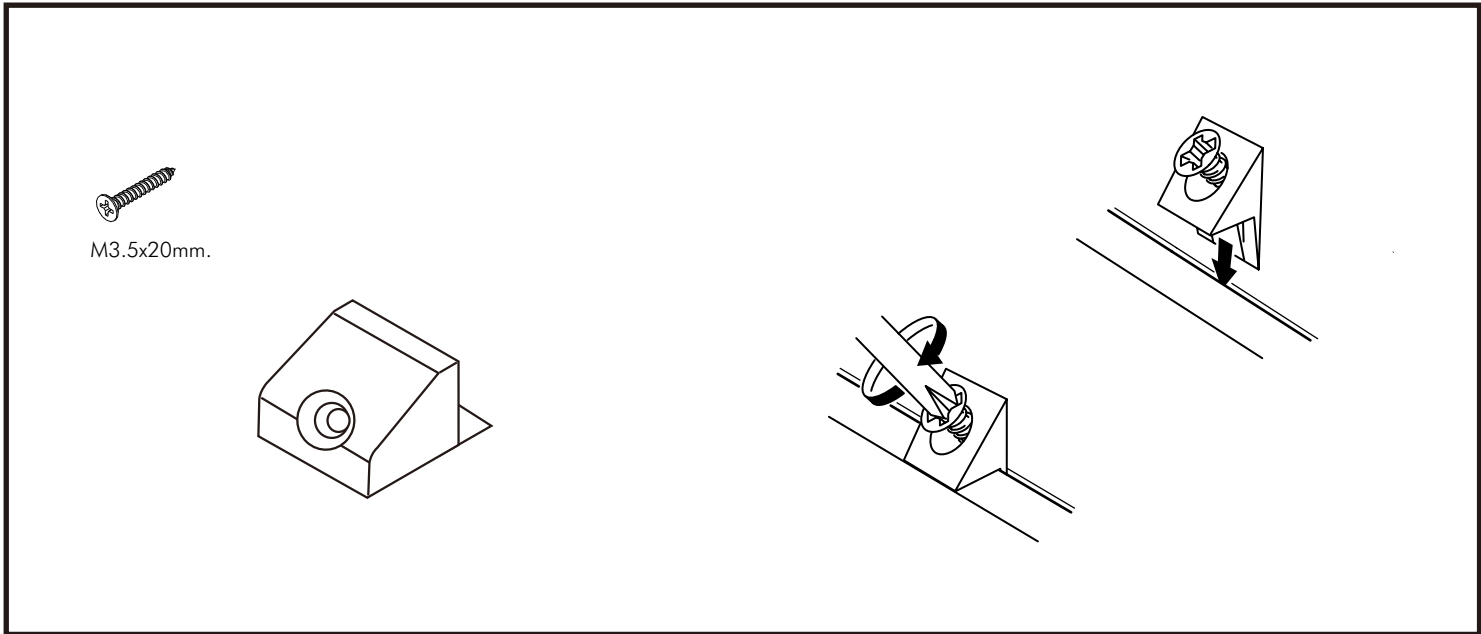

EXTREME

Living low shelf 40 cm

CONNECT SYSTEM

M4x16mm.

HARDWARE

-BODY SET

X 8

X 8

#8x35

X 8

#F+M4x16

X 16

#63x63mm.

X 2

#F+M3.5x20

X 9