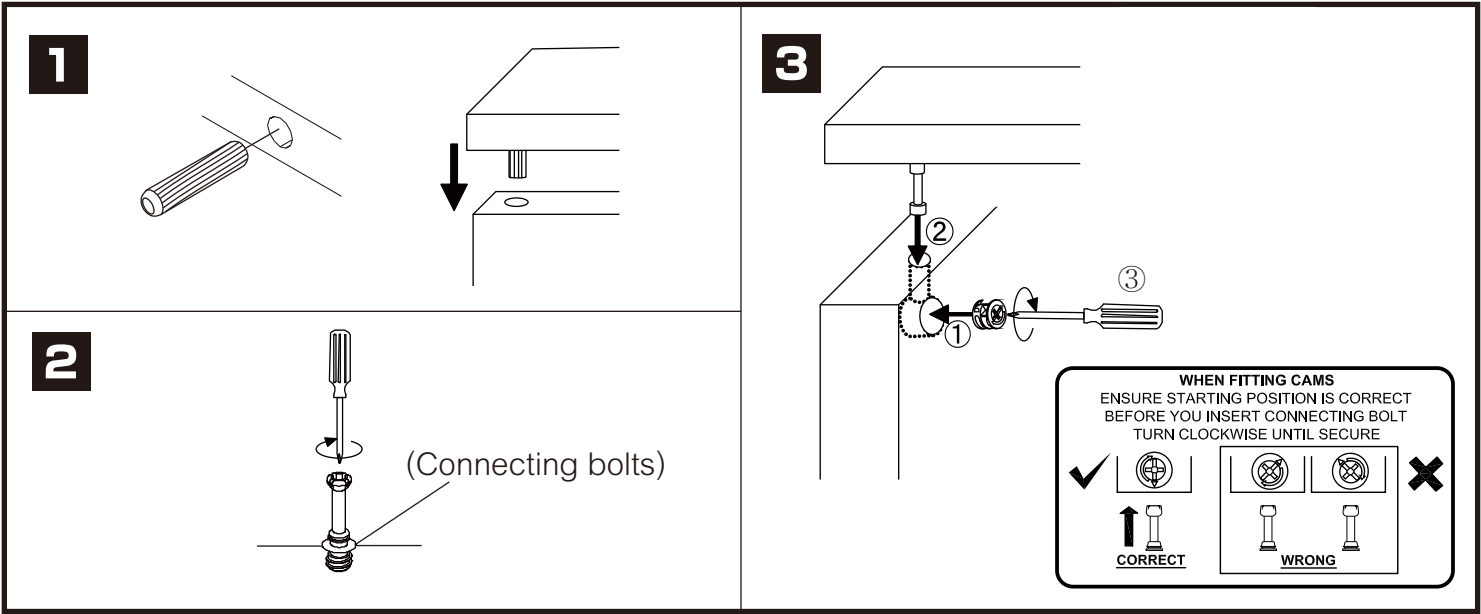

EXTREME

Living low shelf 40 cm

CONNECT SYSTEM

M4x16mm.

HARDWARE

-BODY SET

X 8

X 8