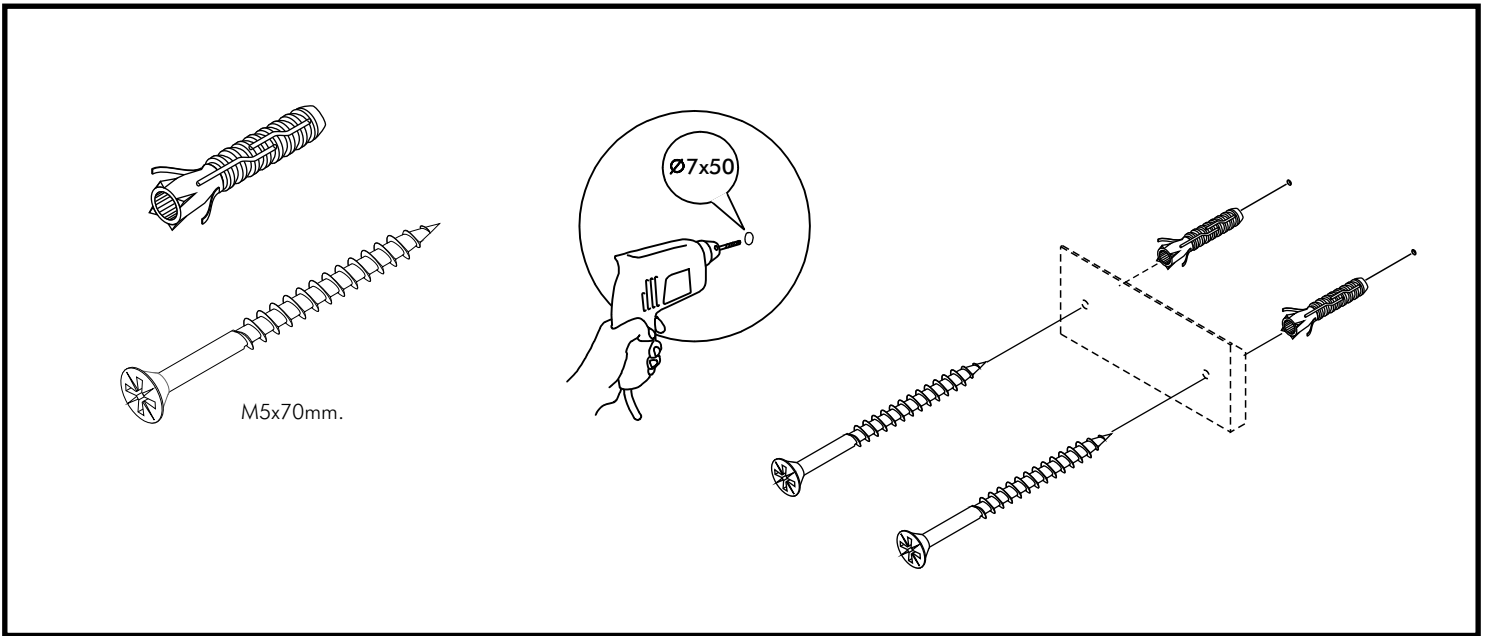

EXTREME

TV cabinet 120 cm.

CONNECT SYSTEM

HARDWARE

-BODY SET

x 14

x 14

x 26

x 8

x 2

x 8

x 8

x 8

x 8

x 1

M4x30mm.

x 2

x 2

x 2

M5x70mm.

x 2

x 2

M4x16mm.

x 4