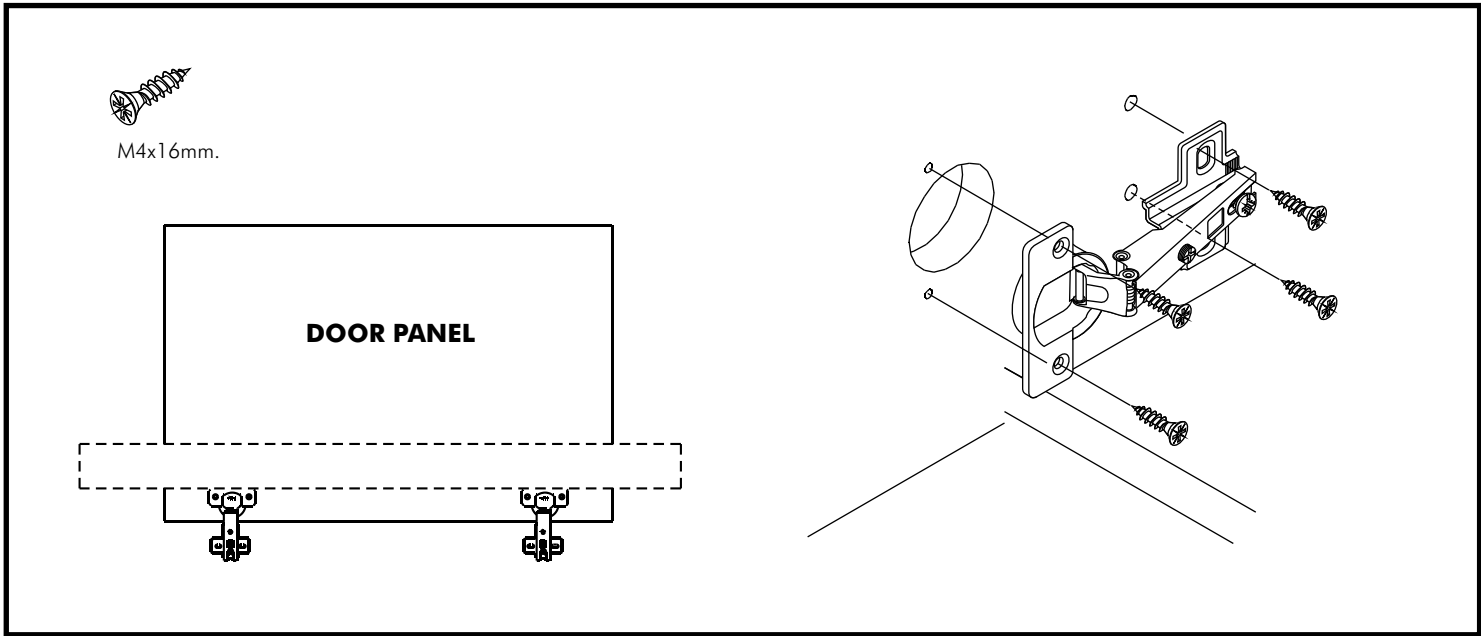

EXTREME

TV cabinet 120 cm.

CONNECT SYSTEM

HARDWARE

-BODY SET

x 14

x 14

x 26

x 8

x 2

x 8

x 8

x 8

x 8

x 1

M4x30mm.