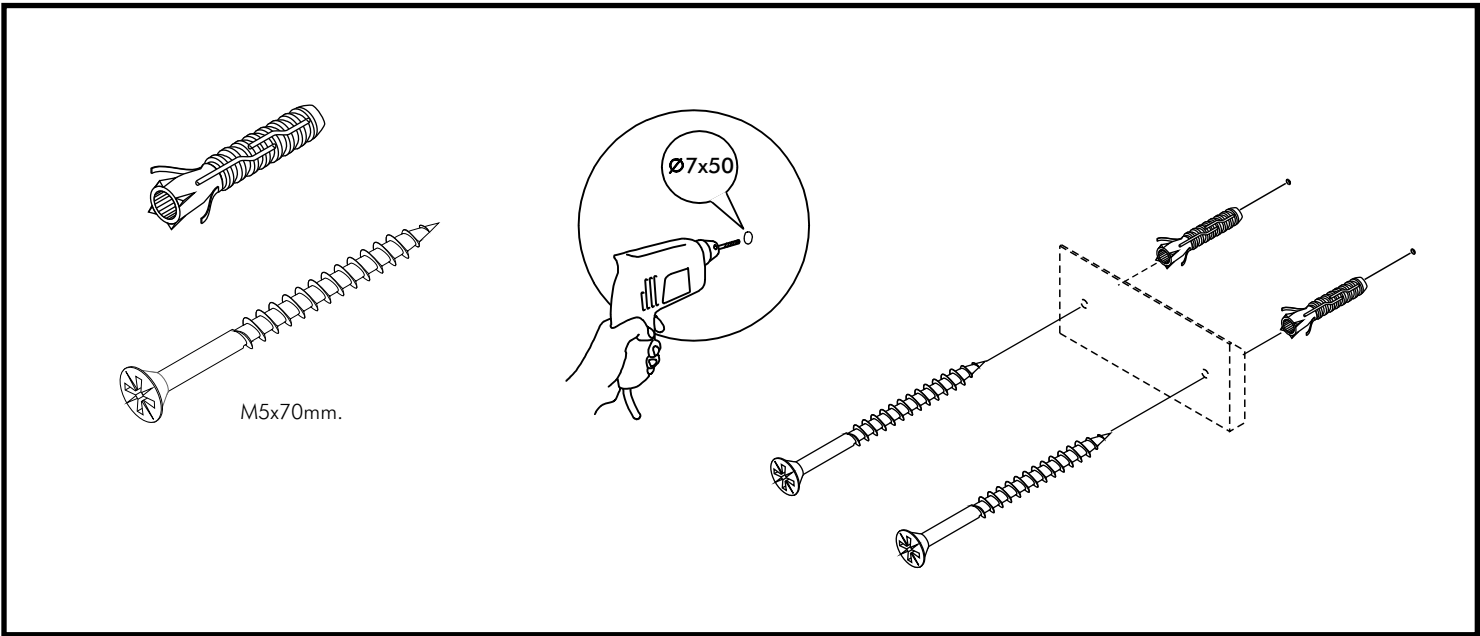

EXTREME

Wall shelf 120 CM

CONNECT SYSTEM

HARDWARE

-BODY SET

x 14

12mm.

x 14

M4x50mm.

x 3

M5x70mm.

x 6

#6x35

x 20

x 6

x 6

M4x25mm.

x 2

ASSEMBLY

-BODY SET

1.

2.