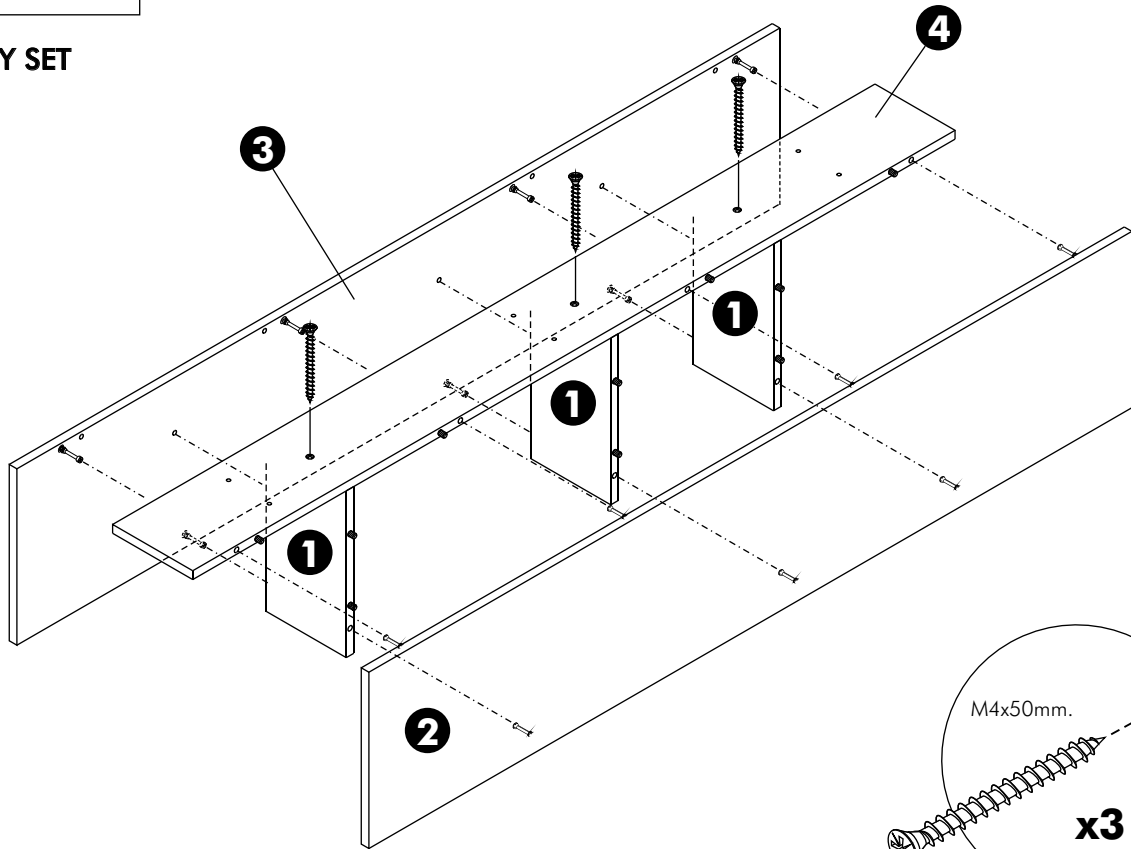

EXTREME

Wall shelf 120 CM

CONNECT SYSTEM

HARDWARE

-BODY SET

x 14

12mm.

x 14

M4x50mm.

x 3

M5x70mm.

x 6

#6x35

x 20

x 6

x 6

M4x25mm.

x 2

ASSEMBLY

-BODY SET

1.

2.