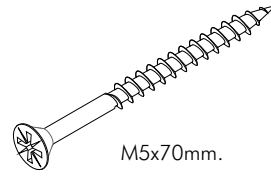

EXTREME

Wall shelf 120 CM

CONNECT SYSTEM

HARDWARE

-BODY SET

x 14

12mm.

x 14

M4x50mm.

x 3

M5x70mm.

x 6

#6x35

x 20

x 6

x 6

M4x25mm.

x 2

ASSEMBLY

-BODY SET

1.

2.