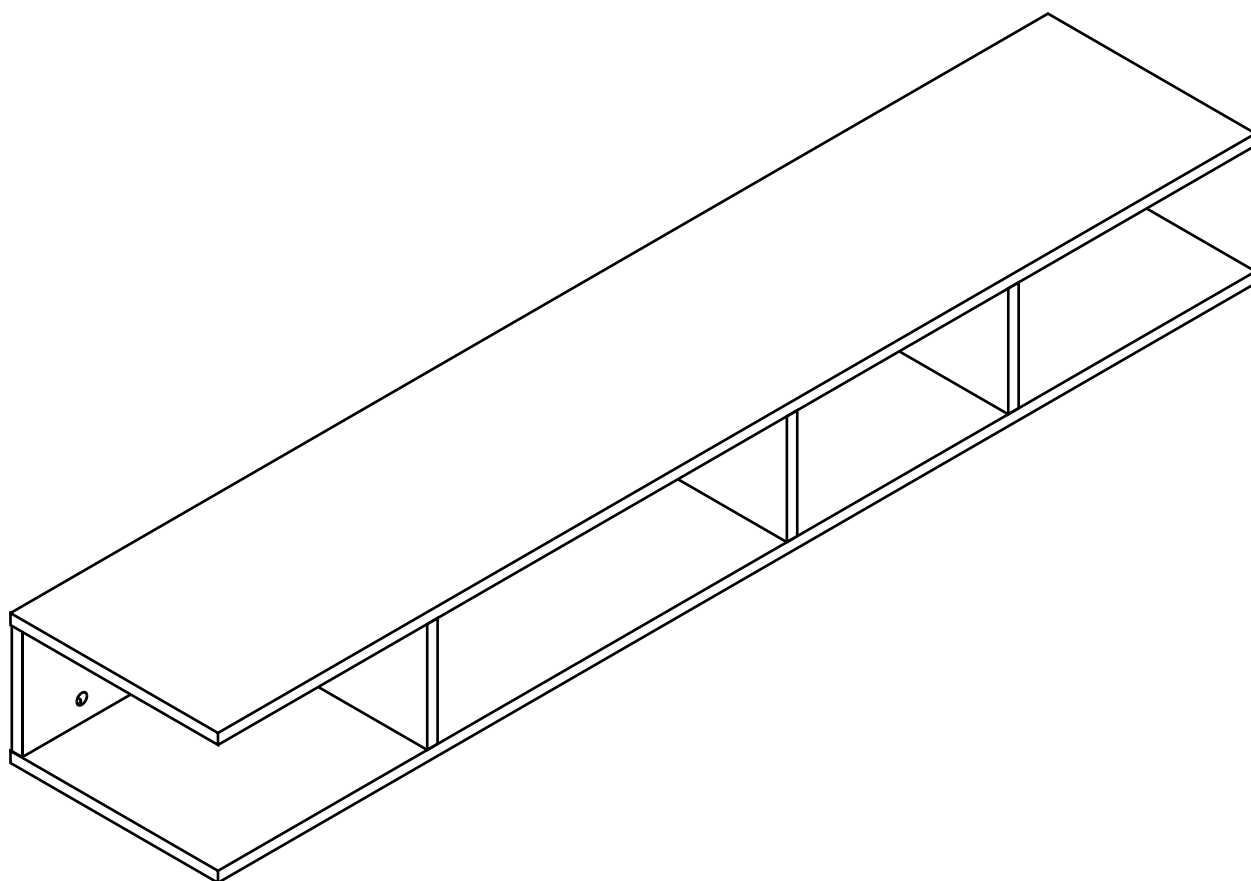

EXTREME

Wall shelf 120 CM

CONNECT SYSTEM

HARDWARE

-BODY SET

x 14

12mm.

x 14

M4x50mm.

x 3

M5x70mm.

x 6

#6x35

x 20

x 6

x 6

M4x25mm.

x 2

ASSEMBLY

-BODY SET

1.

2.