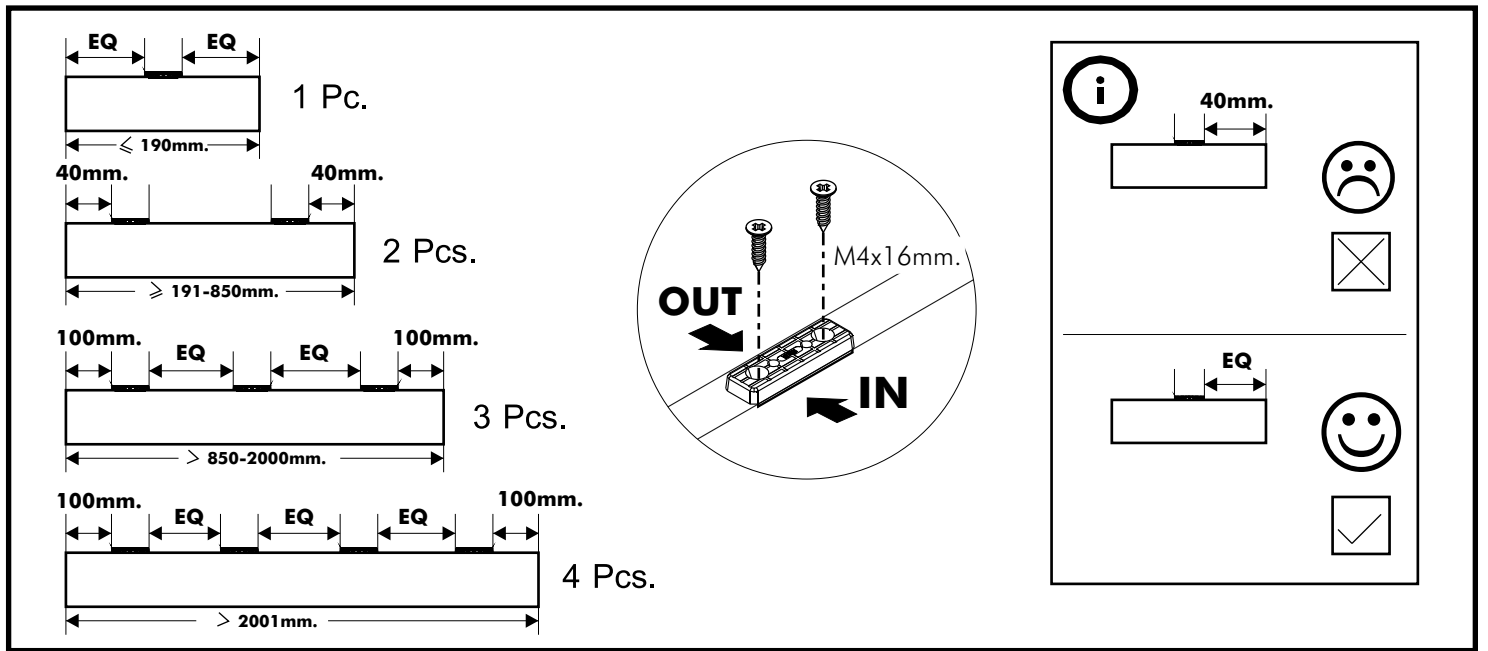

EXTREME

High cabinet 60x180 cm.

CONNECT SYSTEM

HARDWARE

-BODY SET

x 16

19mm.

x 16

#8x35

x 26

x 4

x 12

x 8

x 6

M4x20mm.

x 6

M5x70mm.

x 3

M4x35mm.

x 4

M4x30mm.

x 6

M4x16mm.

x 24

M4x16mm.

x 6

x 3

M6x26mm.

x 4

x 4

ASSEMBLY

-BODY SET