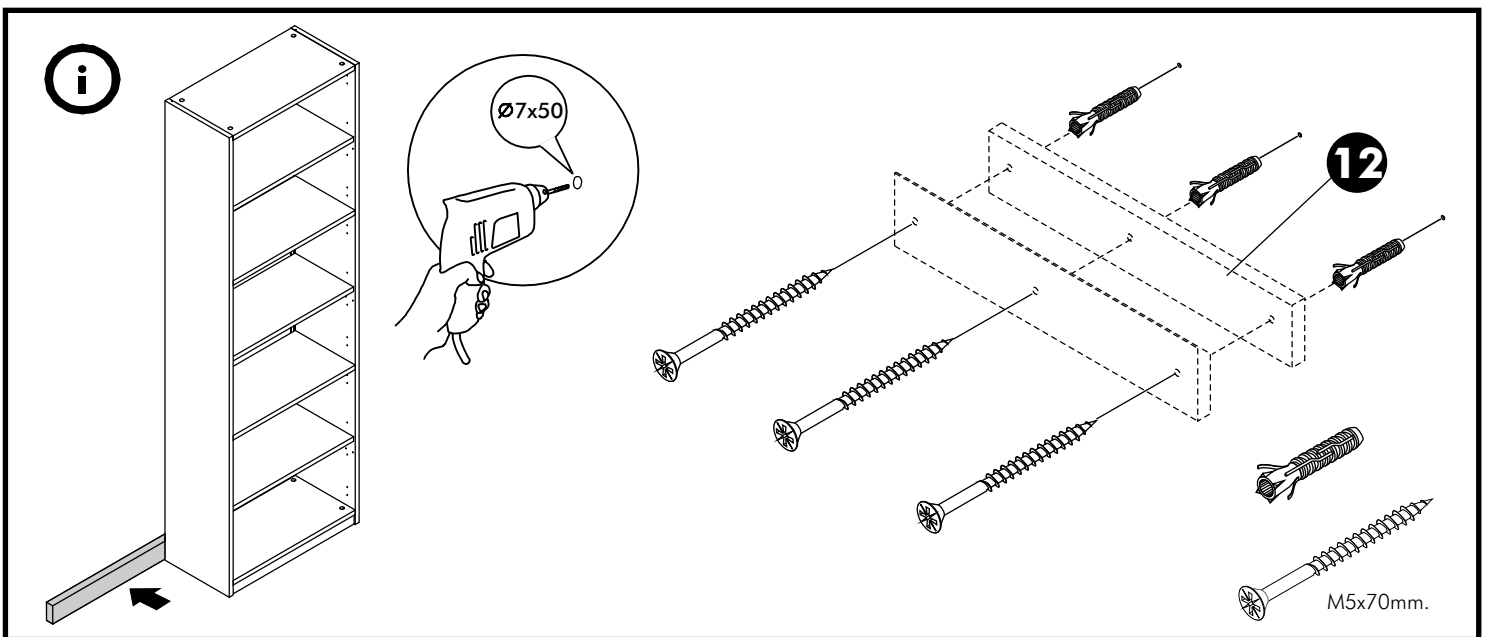

EXTREME

High cabinet 60x180 cm.

CONNECT SYSTEM

HARDWARE

-BODY SET

x 16

19mm.

x 16

#8x35

x 26

x 4

x 12

x 8

x 6

M4x20mm.

x 6

M5x70mm.

x 3

M4x35mm.

x 4

M4x30mm.

x 6

M4x16mm.

x 24

M4x16mm.

x 6

x 3

M6x26mm.

x 4

x 4

ASSEMBLY

-BODY SET