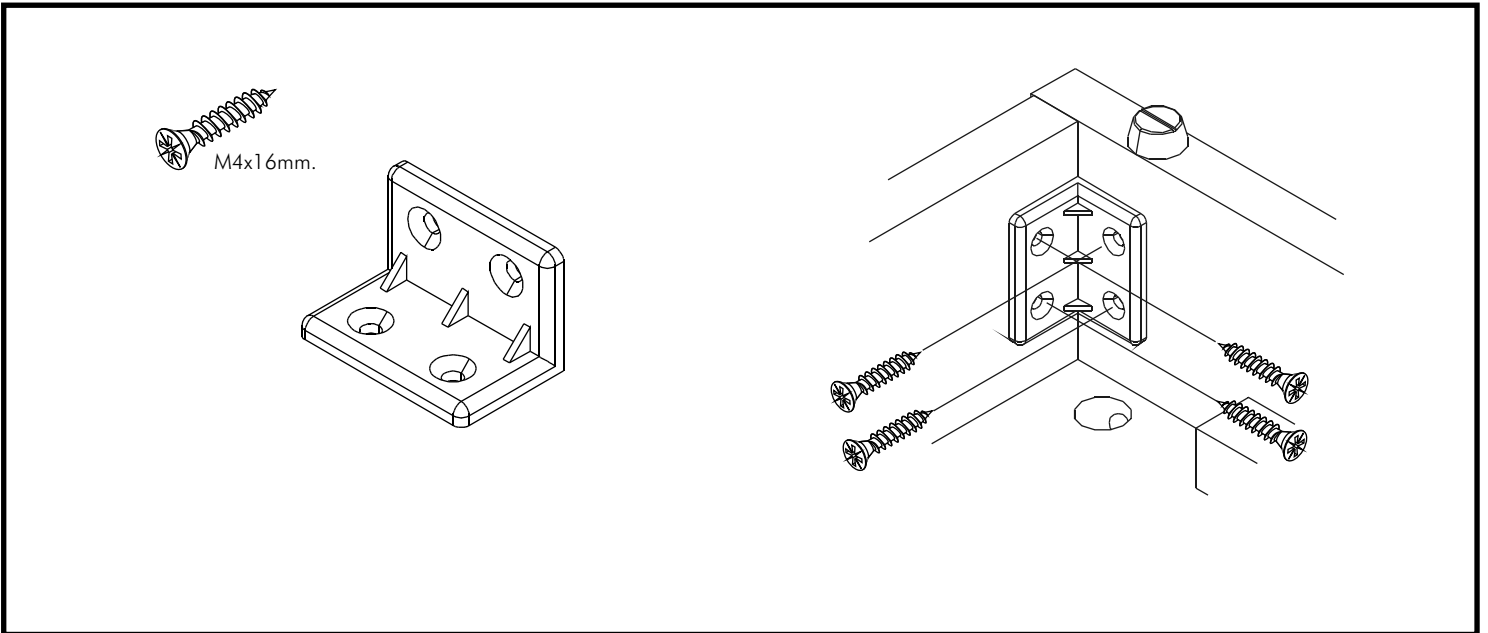

EXTREME

High cabinet 60x180 cm.

CONNECT SYSTEM

HARDWARE

-BODY SET

x 16

19mm.

x 16

#8x35

x 26

x 4

x 12

x 8

x 6

M4x20mm.

x 6

M4x16mm.

x 6

x 3

M6x26mm.

x 4

x 4

ASSEMBLY

-BODY SET