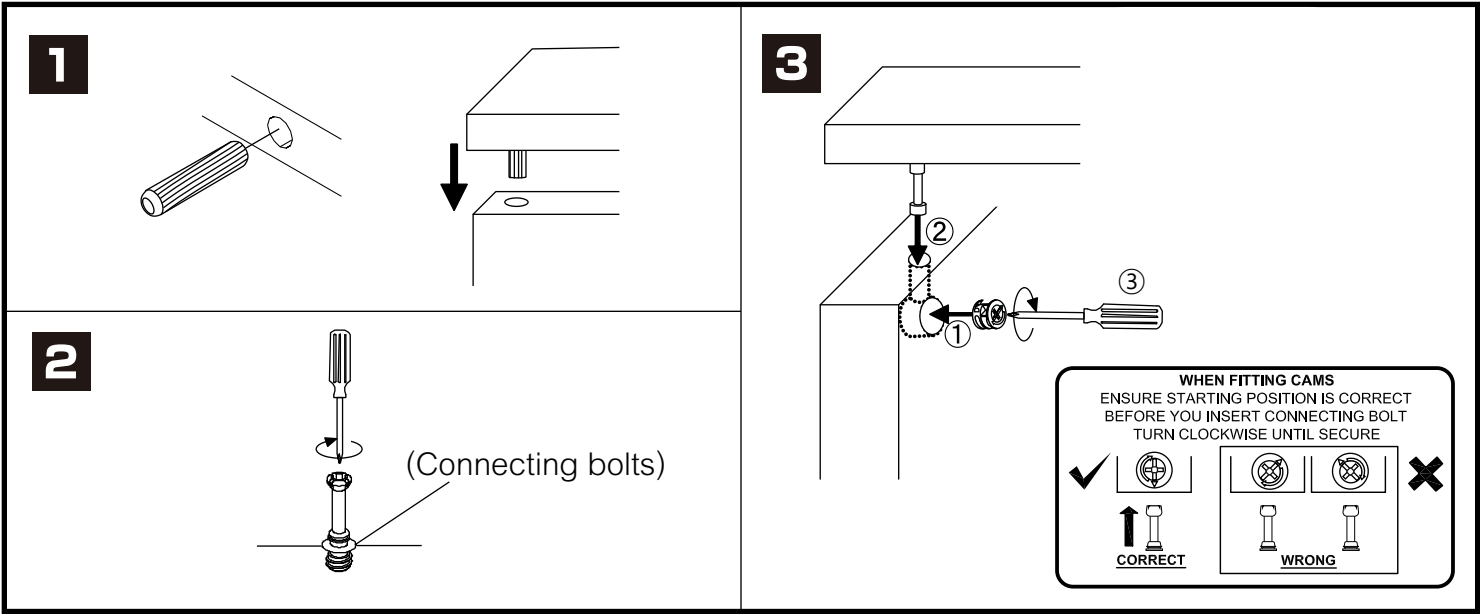

EXTREME

High cabinet 60x180 cm.

CONNECT SYSTEM

HARDWARE

-BODY SET

x 16

19mm.

x 16