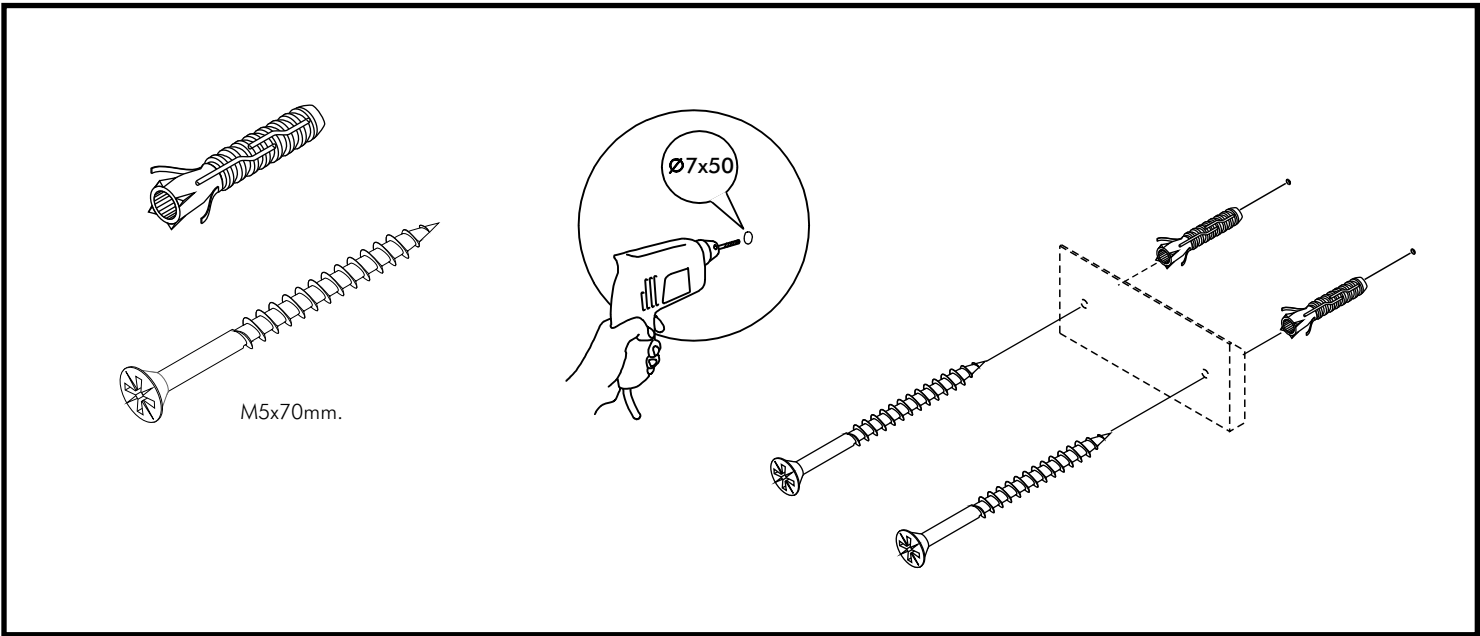

EXTREME

High cabinet 60x180 cm.

CONNECT SYSTEM

HARDWARE

-BODY SET

x 16

19mm.

x 16

#8x35

x 26

x 4

x 12

x 8

x 6

M4x20mm.

x 6

M5x70mm.

x 3

M4x35mm.

x 4

M4x30mm.

x 6

M4x16mm.

x 24

M4x16mm.

x 6

x 3

M6x26mm.

x 4

x 4

ASSEMBLY

-BODY SET