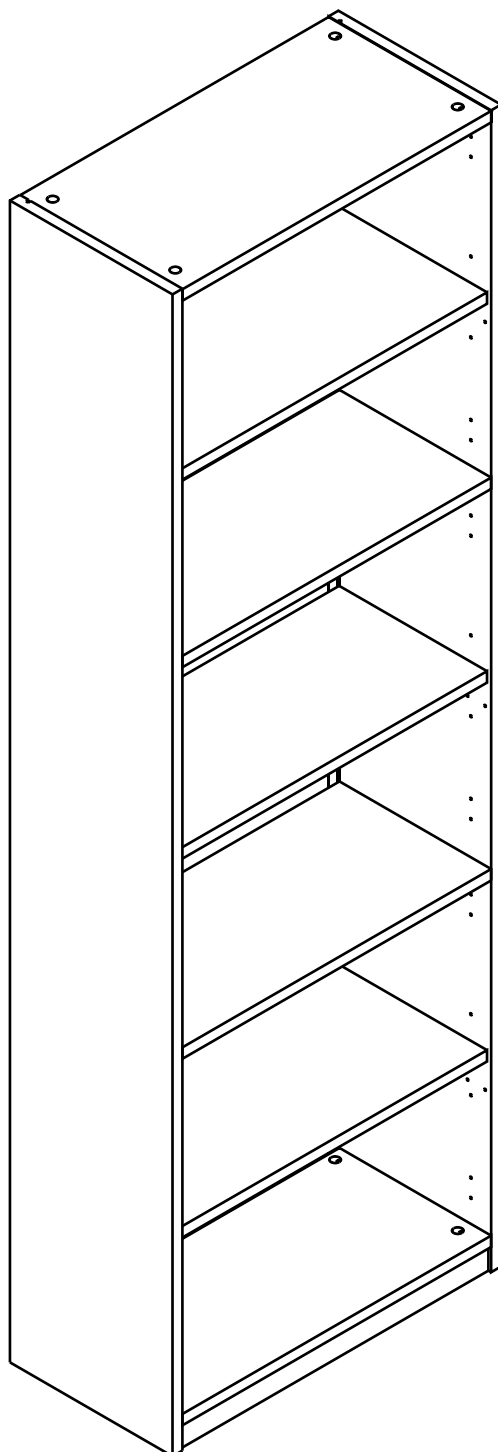

EXTREME

High cabinet 60x180 cm.

CONNECT SYSTEM

HARDWARE

-BODY SET

x 16

19mm.

x 16

#8x35

x 26

x 4

x 12

x 8

x 6

M4x20mm.

x 6

M5x70mm.

x 3

M4x35mm.

x 4

M4x30mm.

x 6

M4x16mm.

x 24

M4x16mm.

x 6

x 3

M6x26mm.

x 4

x 4

ASSEMBLY

-BODY SET