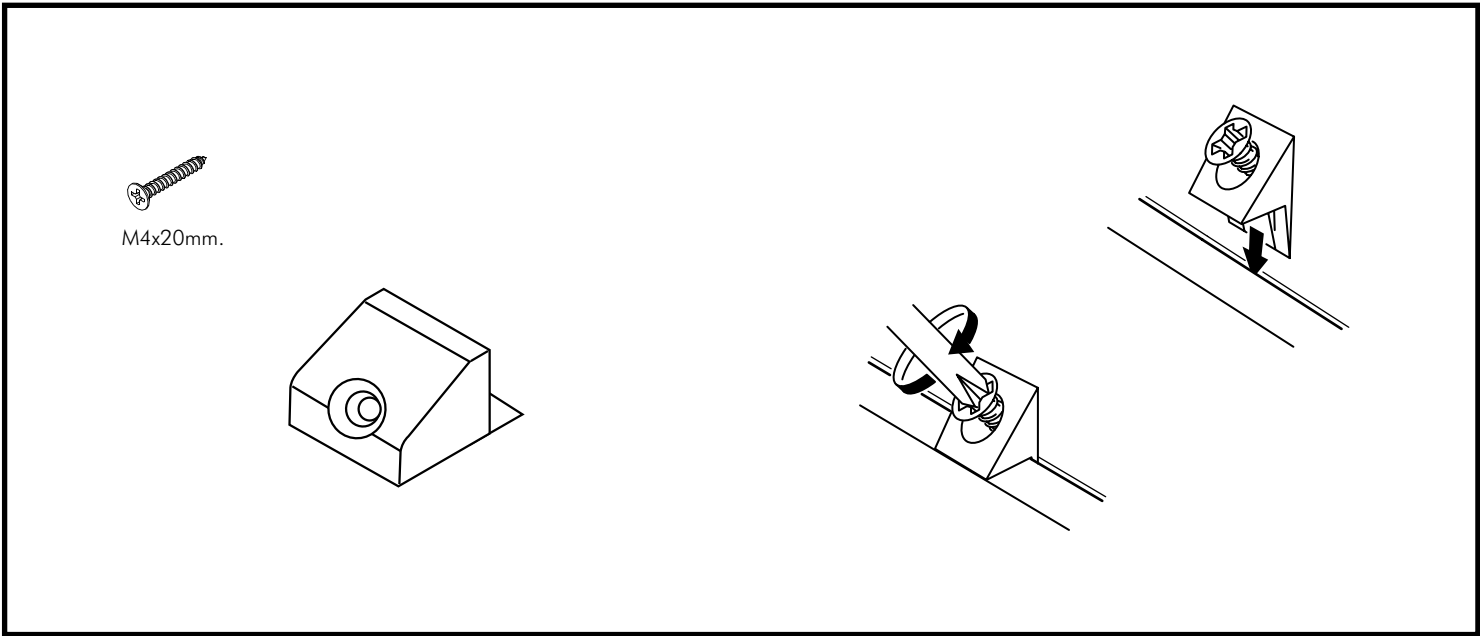

EXTREME

High cabinet 60x180 cm.

CONNECT SYSTEM

HARDWARE

-BODY SET

x 16

19mm.

x 16