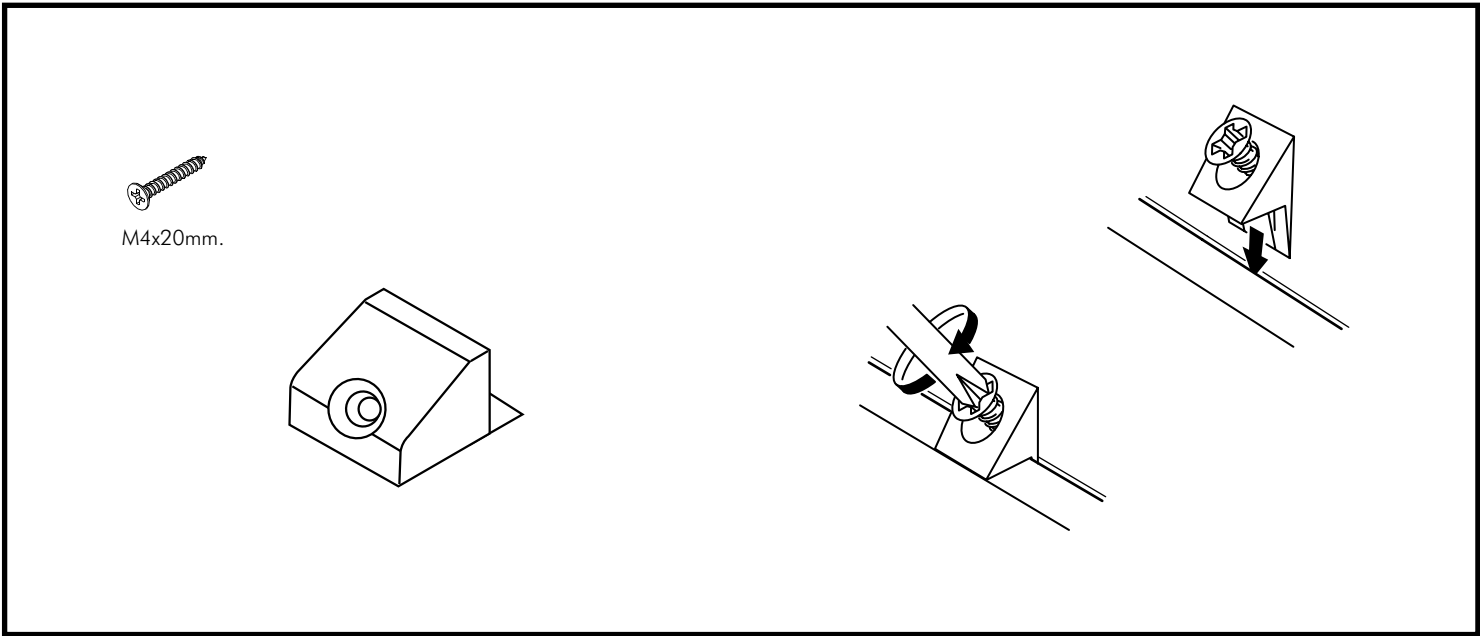

CONNECT SYSTEM