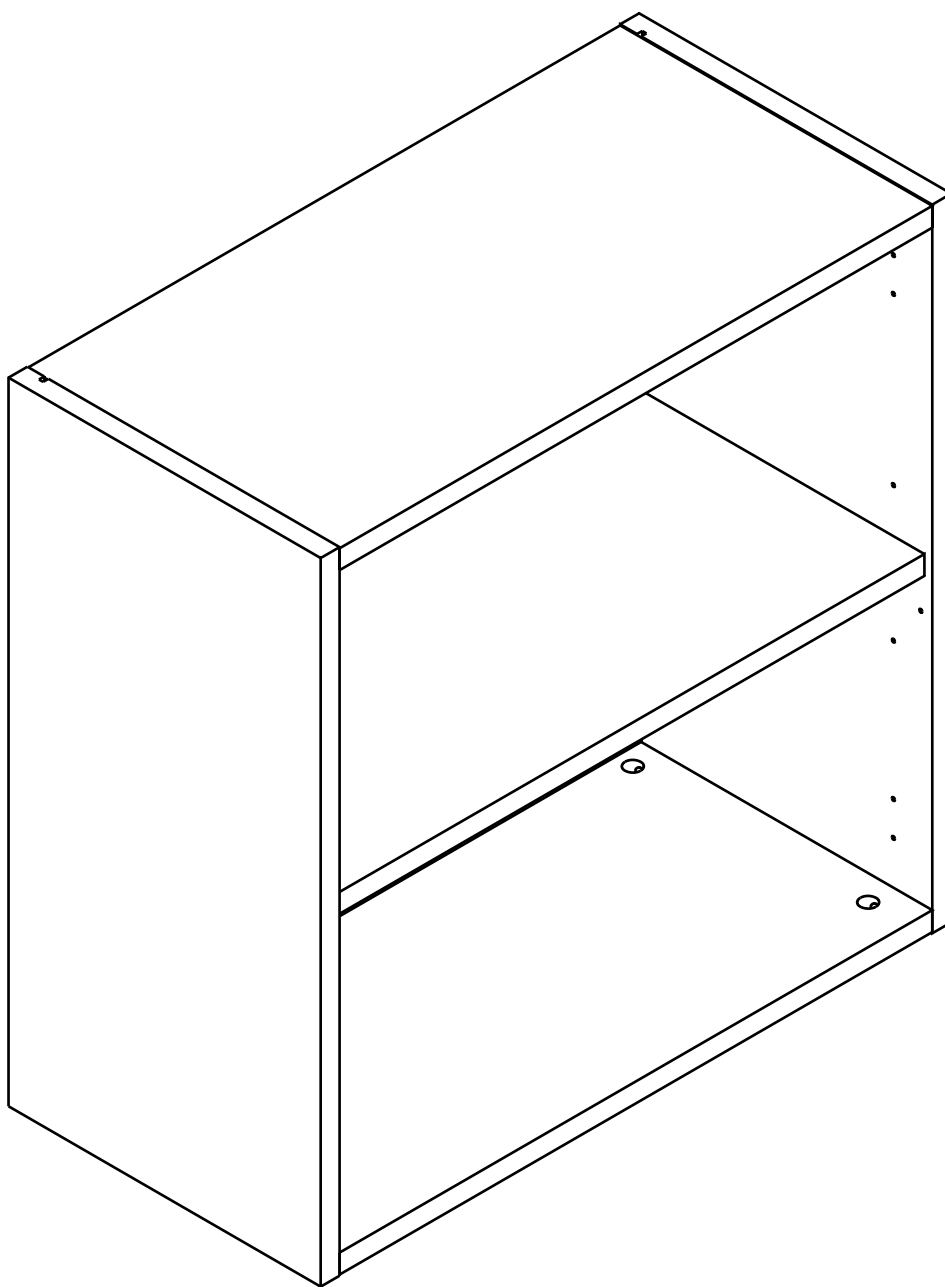

EXTREME

Wall cabinet 60x60 cm.

CONNECT SYSTEM

HARDWARE

-BODY SET

x 8

19mm.

x 8

#8x35

x 14

x 4

M4x30mm.

x 2

x 8

x 4

M4x20mm.

x 4

M5x70mm.

x 3

x 3

ASSEMBLY

-BODY SET

1.

2.