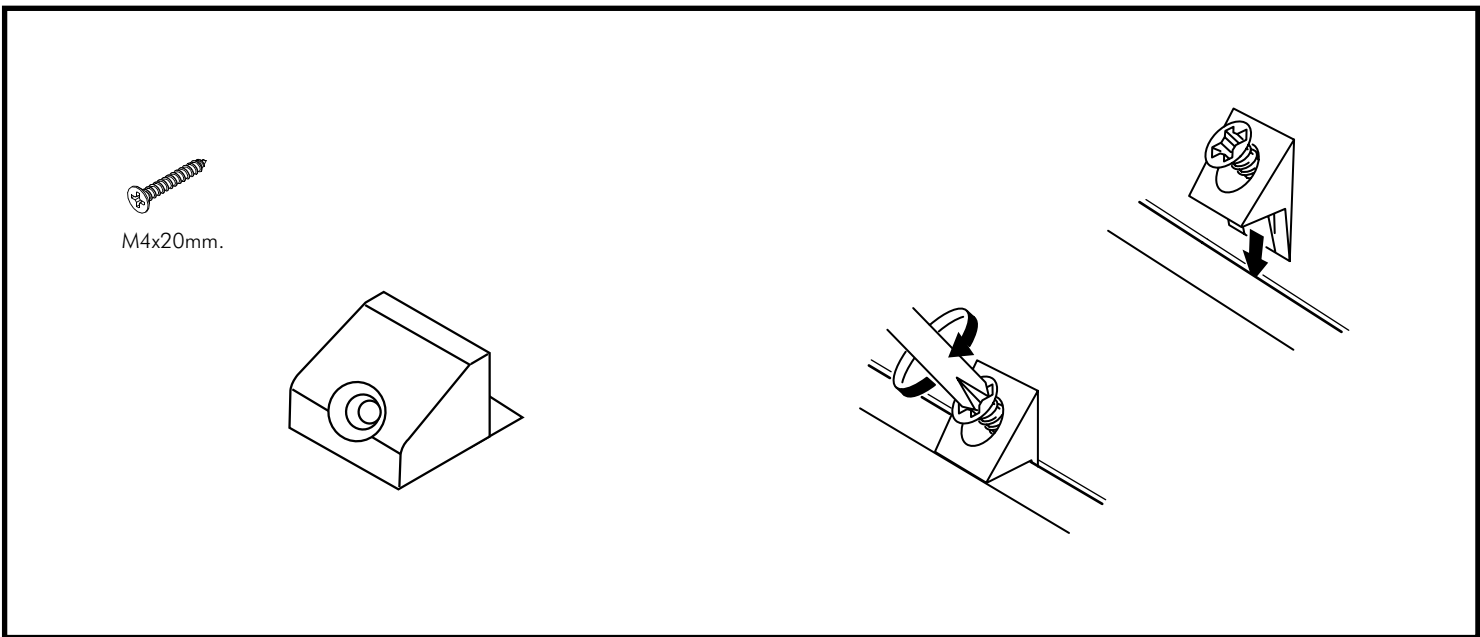

EXTREME

Wall cabinet 60x60 cm.

CONNECT SYSTEM

HARDWARE

-BODY SET

x 8

19mm.

x 8

#8x35

x 14

x 4

M4x30mm.

x 2

x 8

x 4

M4x20mm.

x 4

M5x70mm.

x 3

x 3

ASSEMBLY

-BODY SET

1.

2.