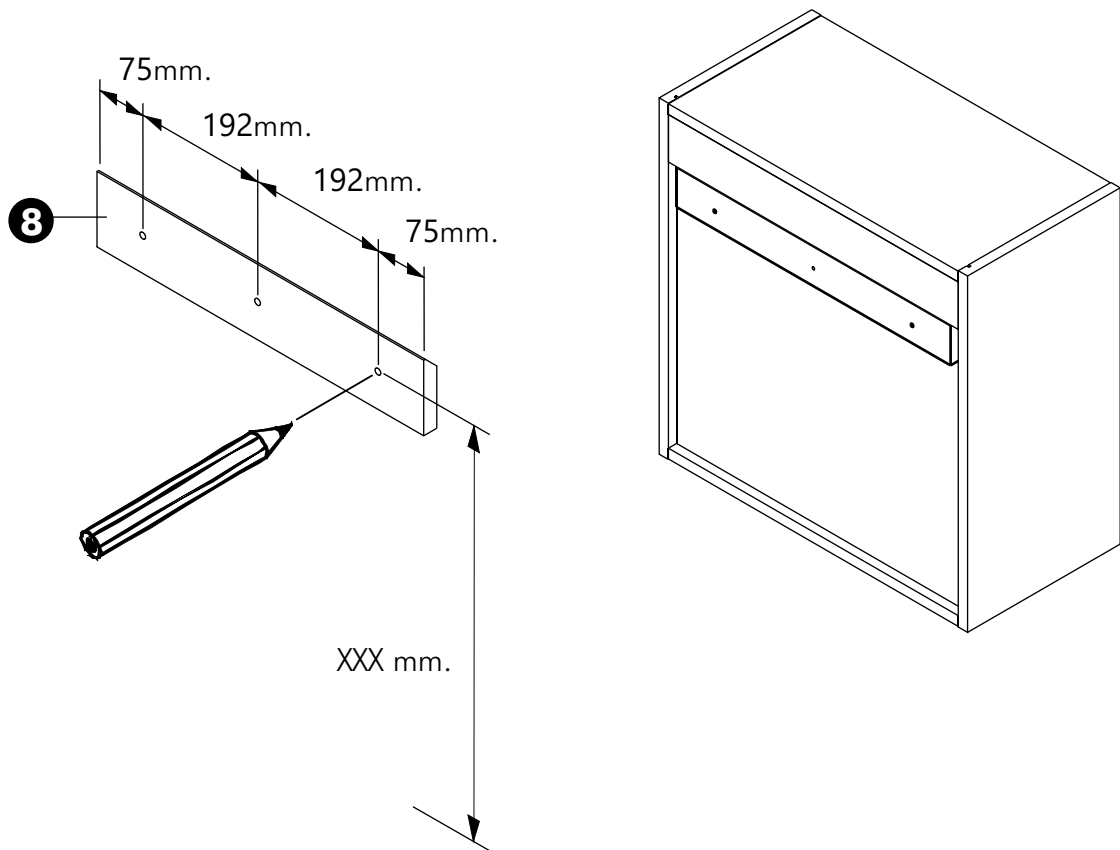

EXTREME

Wall cabinet 60x60 cm.

CONNECT SYSTEM

HARDWARE

-BODY SET

x 8

19mm.

x 8

#8x35

x 14

x 4

M4x30mm.

x 2

x 8

x 4

M4x20mm.

x 4

M5x70mm.

x 3

x 3

ASSEMBLY

-BODY SET

1.

2.