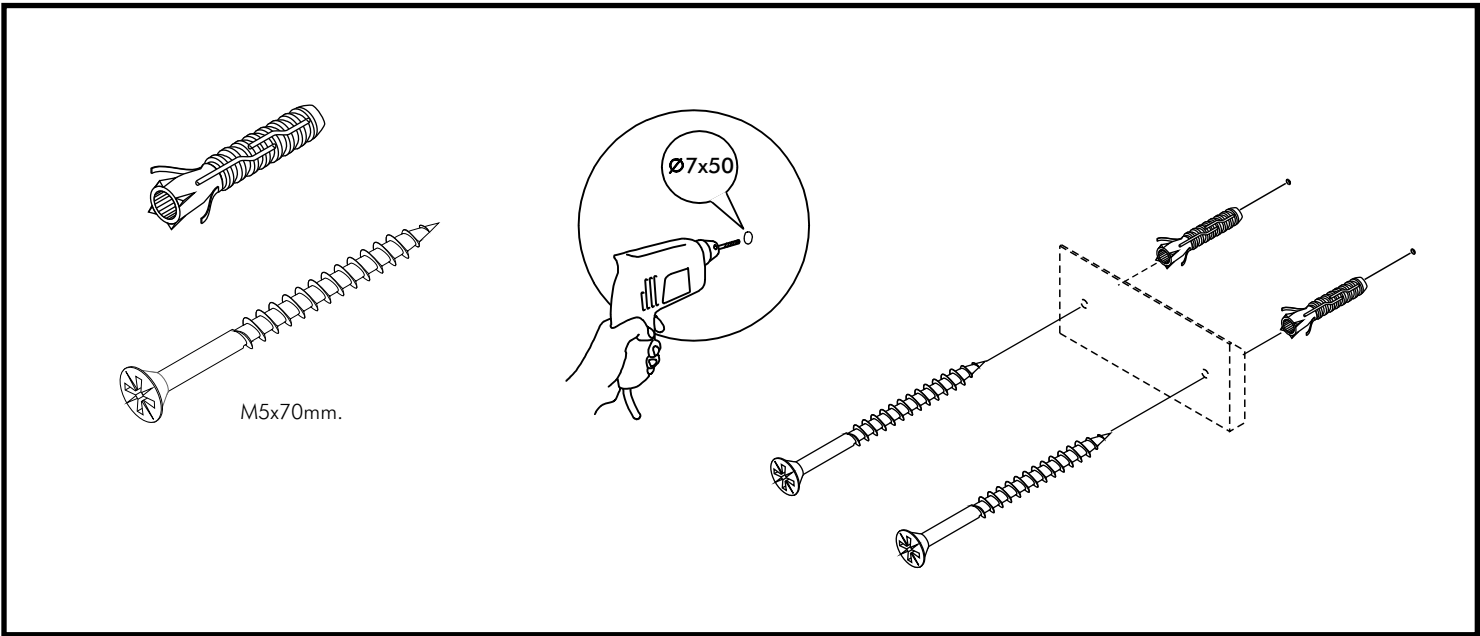

EXTREME

Wall cabinet 60x60 cm.

CONNECT SYSTEM

HARDWARE

-BODY SET

x 8

19mm.

x 8

#8x35

x 14

x 4

M4x30mm.

x 2

x 8

x 4

M4x20mm.

x 4

M5x70mm.

x 3

x 3

ASSEMBLY

-BODY SET

1.

2.