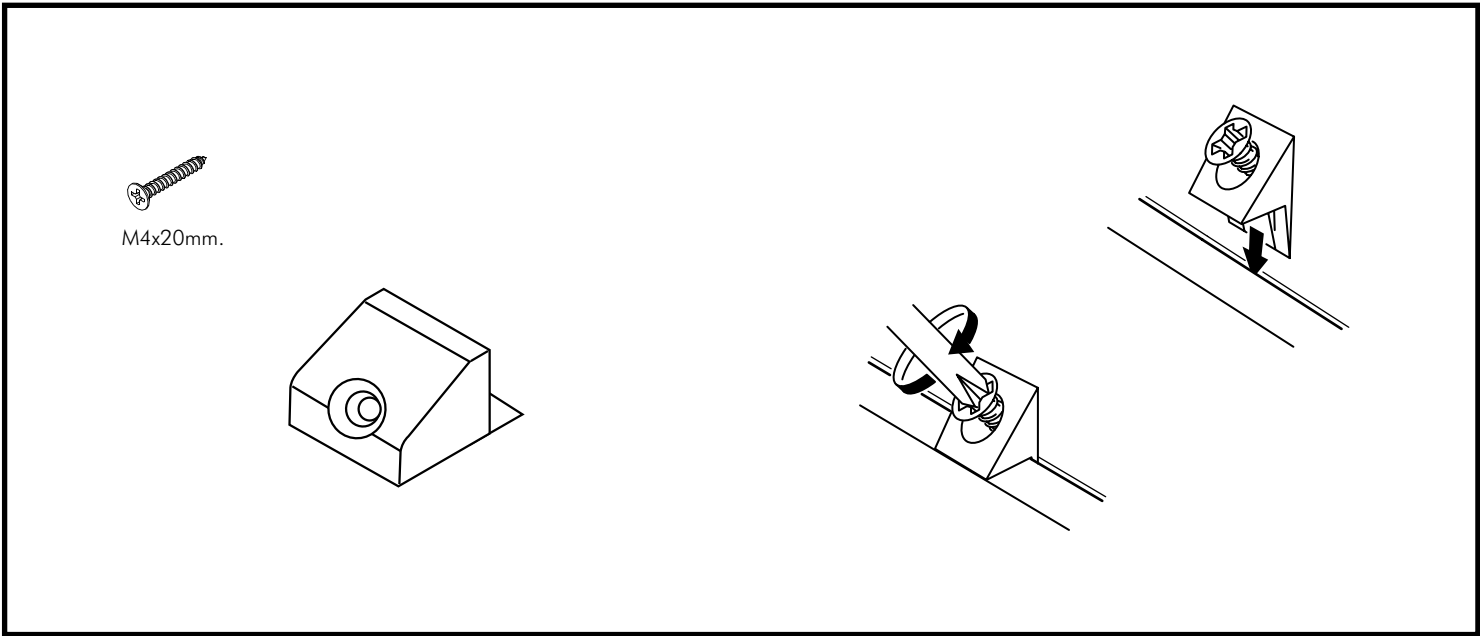

EXTREME

Wall cabinet 60x30 cm.

CONNECT SYSTEM

HARDWARE

-BODY SET

x 12

19mm.

x 12

#8x35

x 18

x 3

M4x30mm.

x 2

x 12

x 2

M4x20mm.

x 2

M5x70mm.

x 3

M4x50mm.

x 1

ASSEMBLY

-BODY SET

1.1