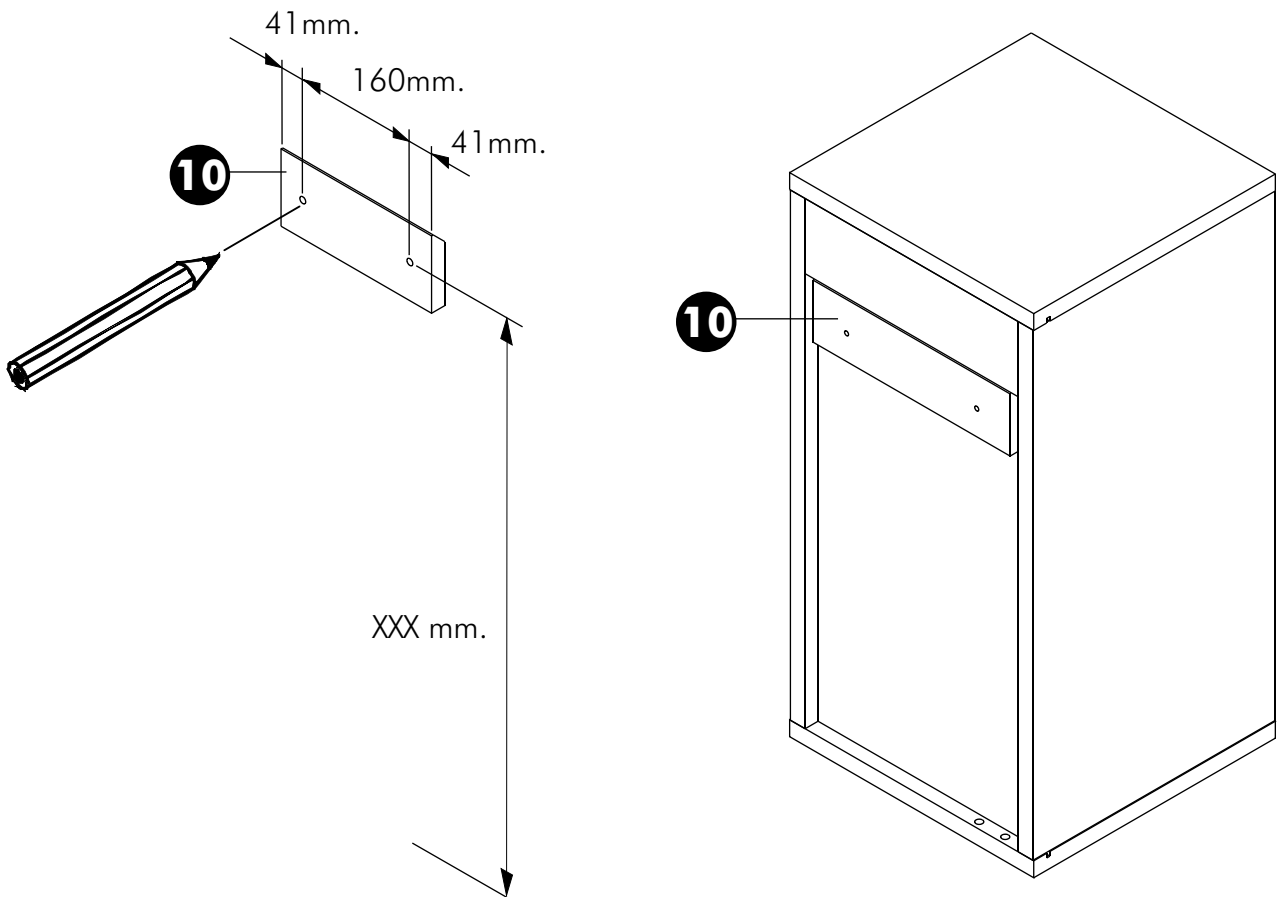

EXTREME

Wall cabinet 60x30 cm.

CONNECT SYSTEM

HARDWARE

-BODY SET

x 12

19mm.

x 12

#8x35

x 18

x 3

M4x30mm.

x 2

x 12

x 2

M4x20mm.

x 2

M5x70mm.

x 3

M4x50mm.

x 1

ASSEMBLY

-BODY SET

1.1

Horizontal

1.2

Vertical

2.

3. Vertical

3. Horizontal

4.

5.