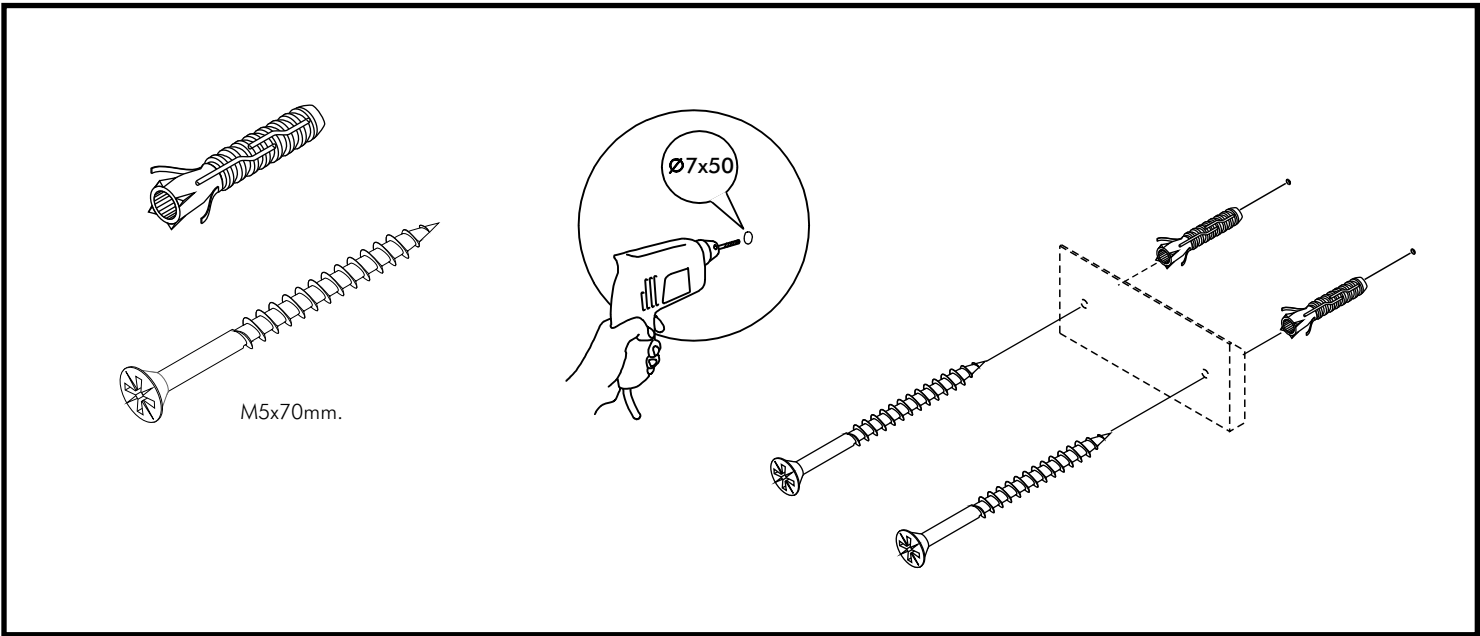

EXTREME

Wall cabinet 60x30 cm.

CONNECT SYSTEM

HARDWARE

-BODY SET

x 12

19mm.

x 12

#8x35

x 18

x 3

M4x30mm.

x 2

x 12

x 2

M4x20mm.

x 2

M5x70mm.

x 3

M4x50mm.

x 1

ASSEMBLY

-BODY SET

1.1