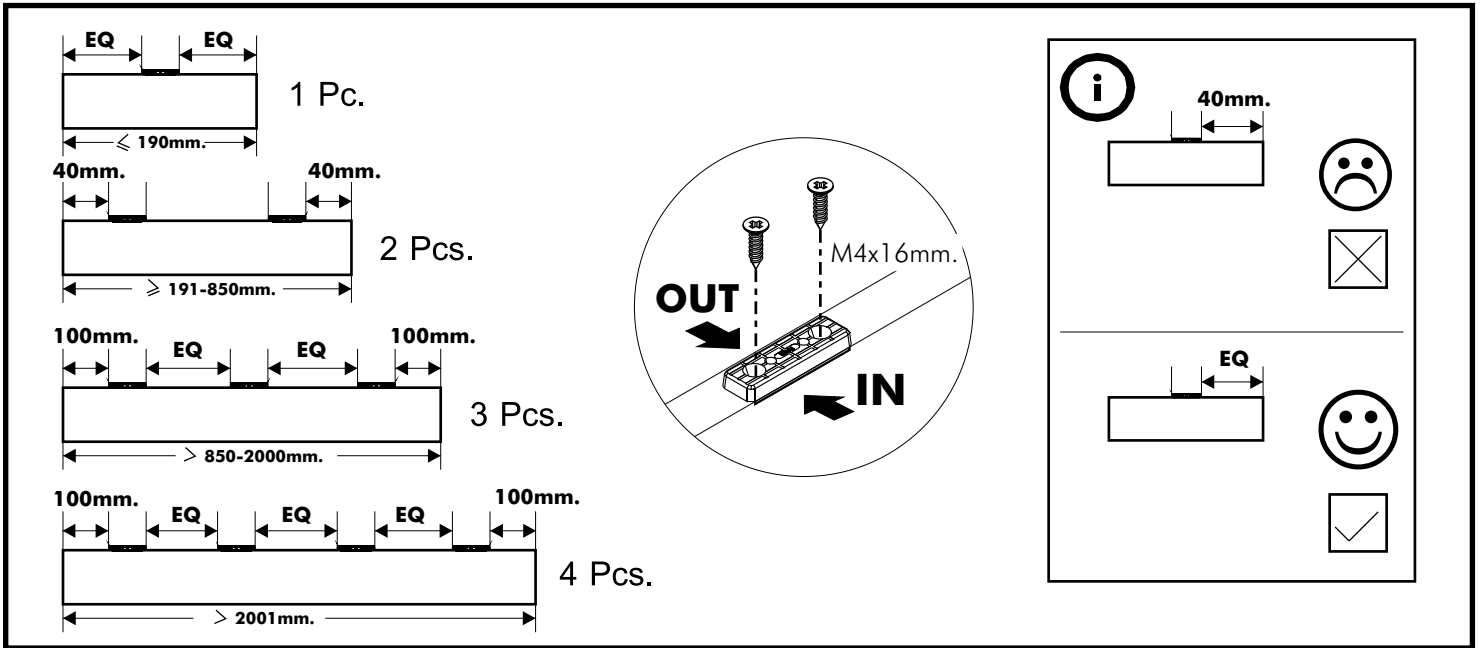

EXTREME

Bed frame 5 Ft.

CONNECT SYSTEM

HARDWARE

-BODY SET

x 8

C/B F+M4x16

x 24

x 12

C/B P+4x30

x 8

C/B P+4x16

x 40

C/B F+M4x30

x 48

#M6

x 4

#M6

x 4

TF+M6x45

x 4

No.10

x 1

x 8