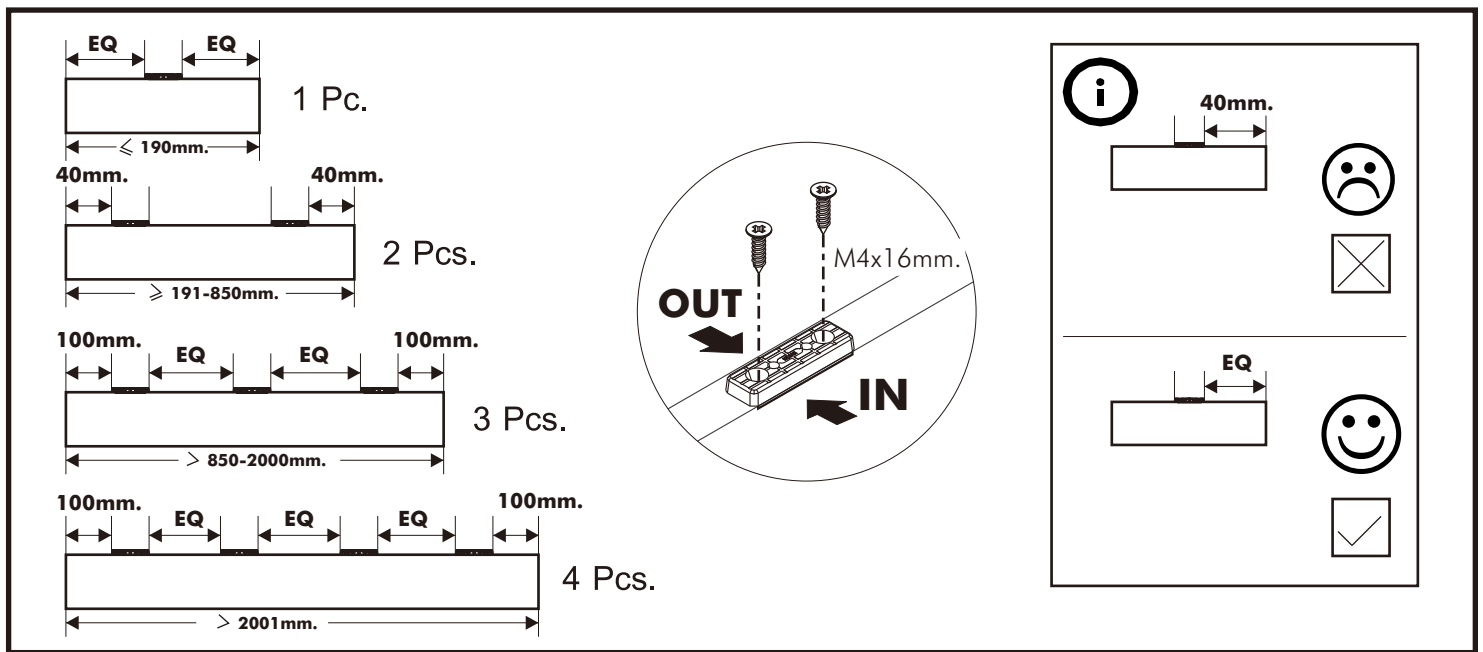

VIOLIN

Wardrobe slide W160cm

CONNECT SYSTEM

HARDWARE

-BODY SET

x 8

19mm.

x 8

#8x35

x 25

x 10

x 12

x 2

x 33

x 1

x 2

x 2

M4x13mm.

x 20

M4x16mm.

x 25

M4x16mm.

x 160

M3.5x20mm.

x 10

x 1

-DOOR SET

x 4

x 4

M4x16mm.

x 36

#5x3/8"