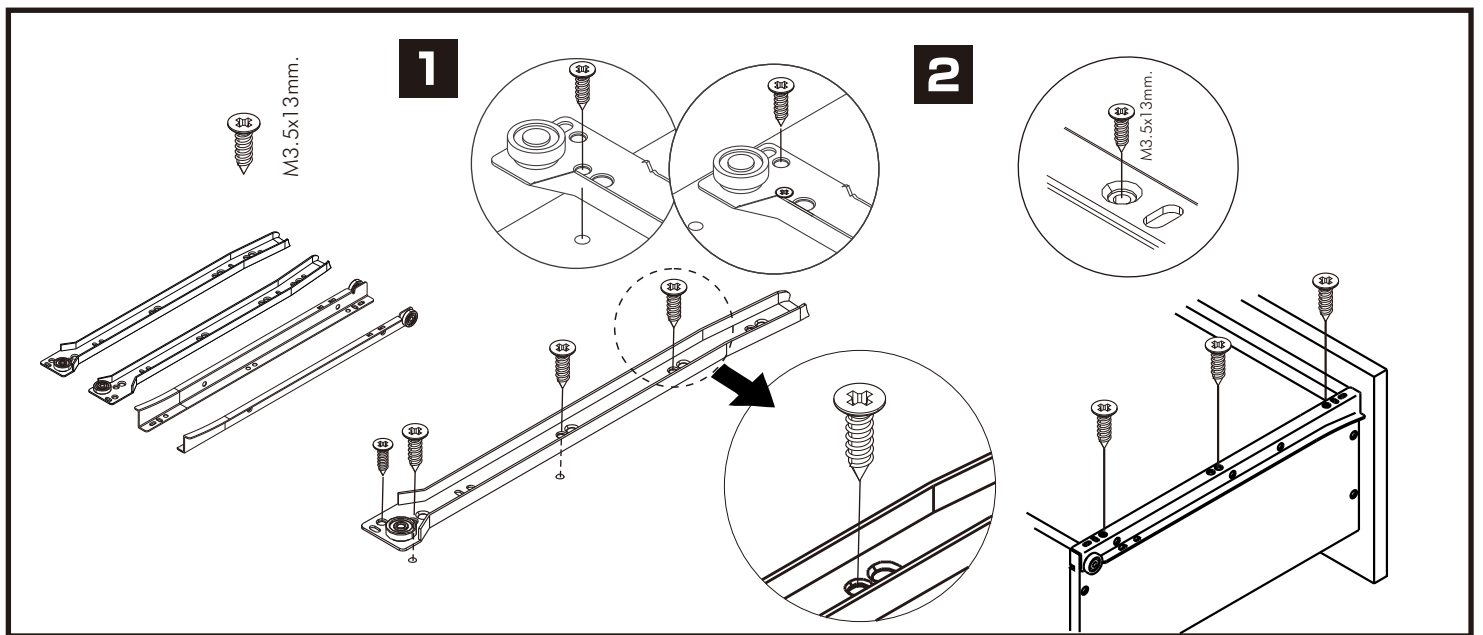

VIOLIN

Wardrobe slide W160cm

CONNECT SYSTEM

HARDWARE

-BODY SET

x 8

19mm.

x 8

#8x35

x 25

x 10

x 12

x 2

x 33

x 1

x 2

x 2

M4x13mm.

x 20

M4x16mm.

x 25

M4x16mm.

x 160

M3.5x20mm.

x 4

M4x25mm.

x 30

M4x50mm.

x 18

x 1

M5x50mm.

x 1