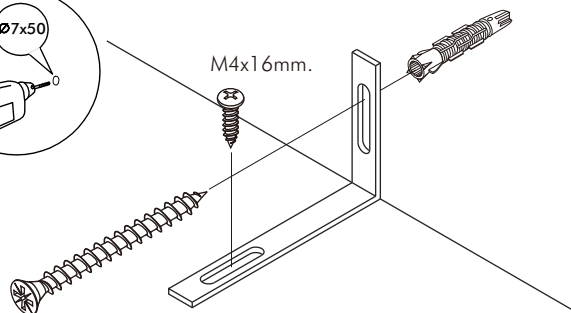

VIOLIN

Wardrobe slide W160cm

CONNECT SYSTEM

HARDWARE

-BODY SET

x 8

19mm.

x 8

x 2

M4x13mm.

x 20

M4x16mm.

x 25

M4x16mm.

x 160

M3.5x20mm.

x 4

M4x25mm.

x 30

M4x50mm.

x 18

x 1

M5x50mm.

x 1

x 1

-DRAWER SET

x 2

M3.5x13mm.

x 28

M4x40mm.

x 24

M6x25mm.