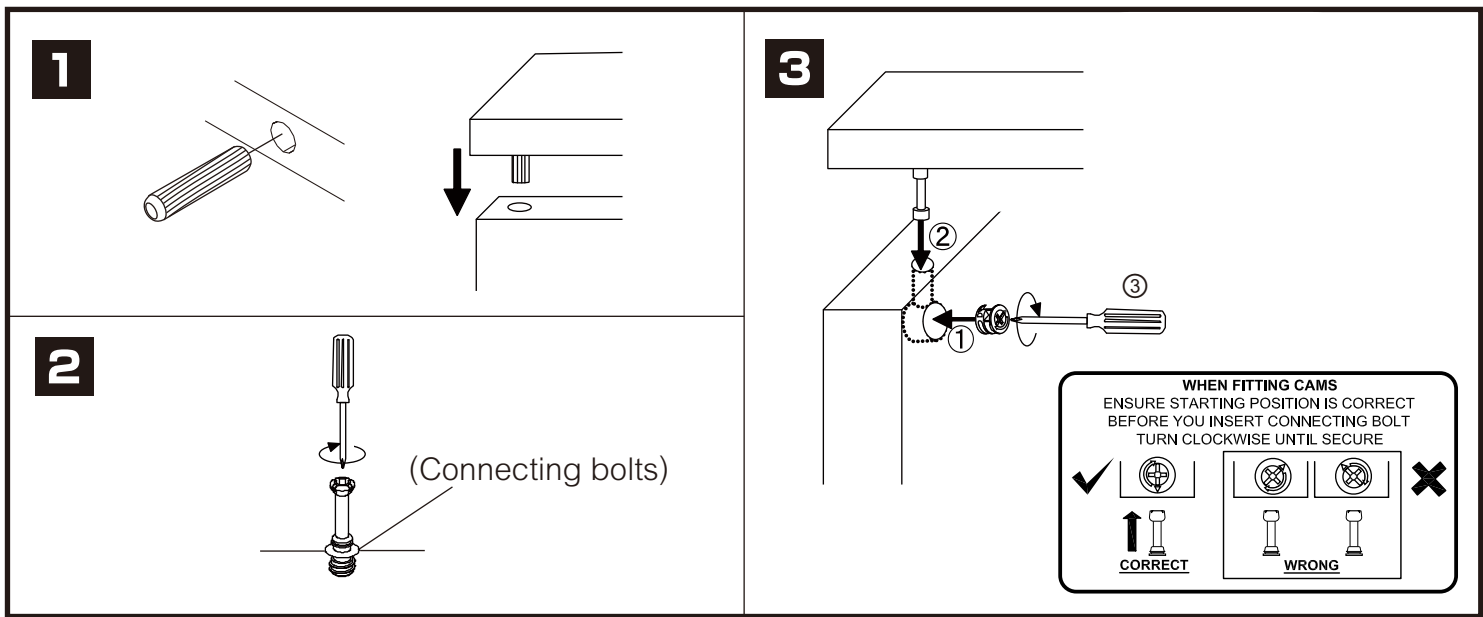

VIOLIN

Wardrobe slide W160cm

CONNECT SYSTEM

HARDWARE

-BODY SET

x 8

19mm.

x 8