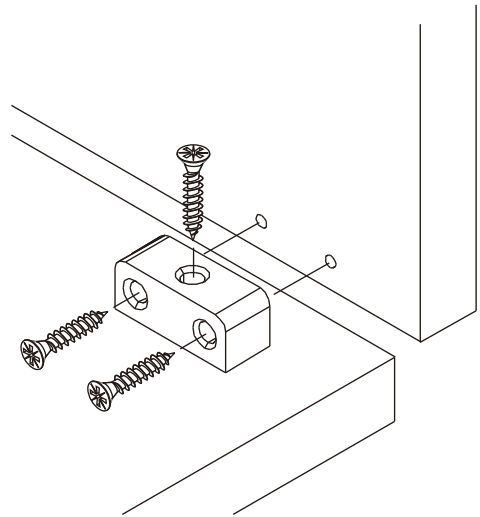

VIOLIN

Wardrobe slide W160cm

CONNECT SYSTEM

HARDWARE

-BODY SET

x 8

19mm.

x 8

x 2

M4x13mm.

x 20

M4x16mm.

x 25

M4x16mm.

x 160

M3.5x20mm.

x 4

M4x25mm.

x 30

M4x50mm.

x 18

x 1

M5x50mm.

x 1