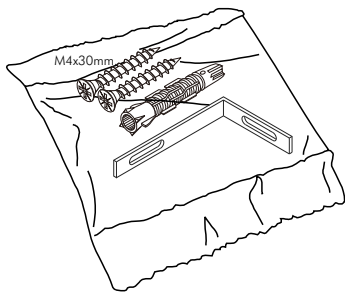

VIOLIN

Wardrobe slide W160cm

CONNECT SYSTEM

HARDWARE

-BODY SET

x 8

19mm.

x 8

x 2

M4x13mm.

x 20

M4x16mm.

x 25

M4x16mm.

x 160

M3.5x20mm.

x 4

M4x25mm.

x 30

M4x50mm.

x 18

x 1

M5x50mm.

x 1

x 6

x 2

x 4

M4x30mm.

x 22

x 1

x 1

ASSEMBLY