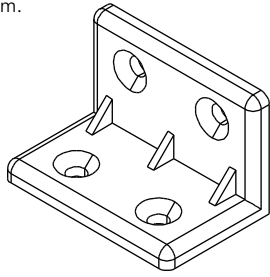

VIOLIN

Wardrobe slide W160cm

CONNECT SYSTEM

HARDWARE

-BODY SET

x 8

19mm.

x 8

#8x35

x 25

x 10

x 12

x 2

x 33

x 1

x 2

x 2

M4x13mm.

x 20

M4x16mm.

x 25

M4x16mm.

x 160

M3.5x20mm.

x 6

x 2

x 4

M4x30mm.

x 22

x 1

x 1

ASSEMBLY