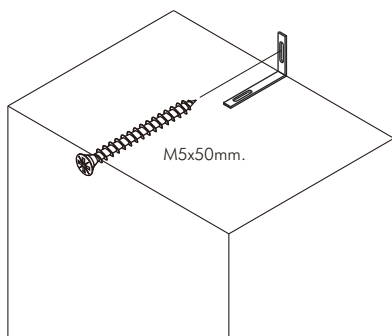

VIOLIN

Wardrobe slide W160cm

CONNECT SYSTEM

HARDWARE

-BODY SET

x 8

19mm.

x 8

#8x35

x 25

x 10

x 12

x 2

x 33

x 1

x 2

x 2

M4x13mm.

x 20

M4x16mm.

x 25

M4x16mm.

x 160

M3.5x20mm.

x 1

-DRAWER SET

x 2

M3.5x13mm.

x 28

M4x40mm.

x 24

M6x25mm.