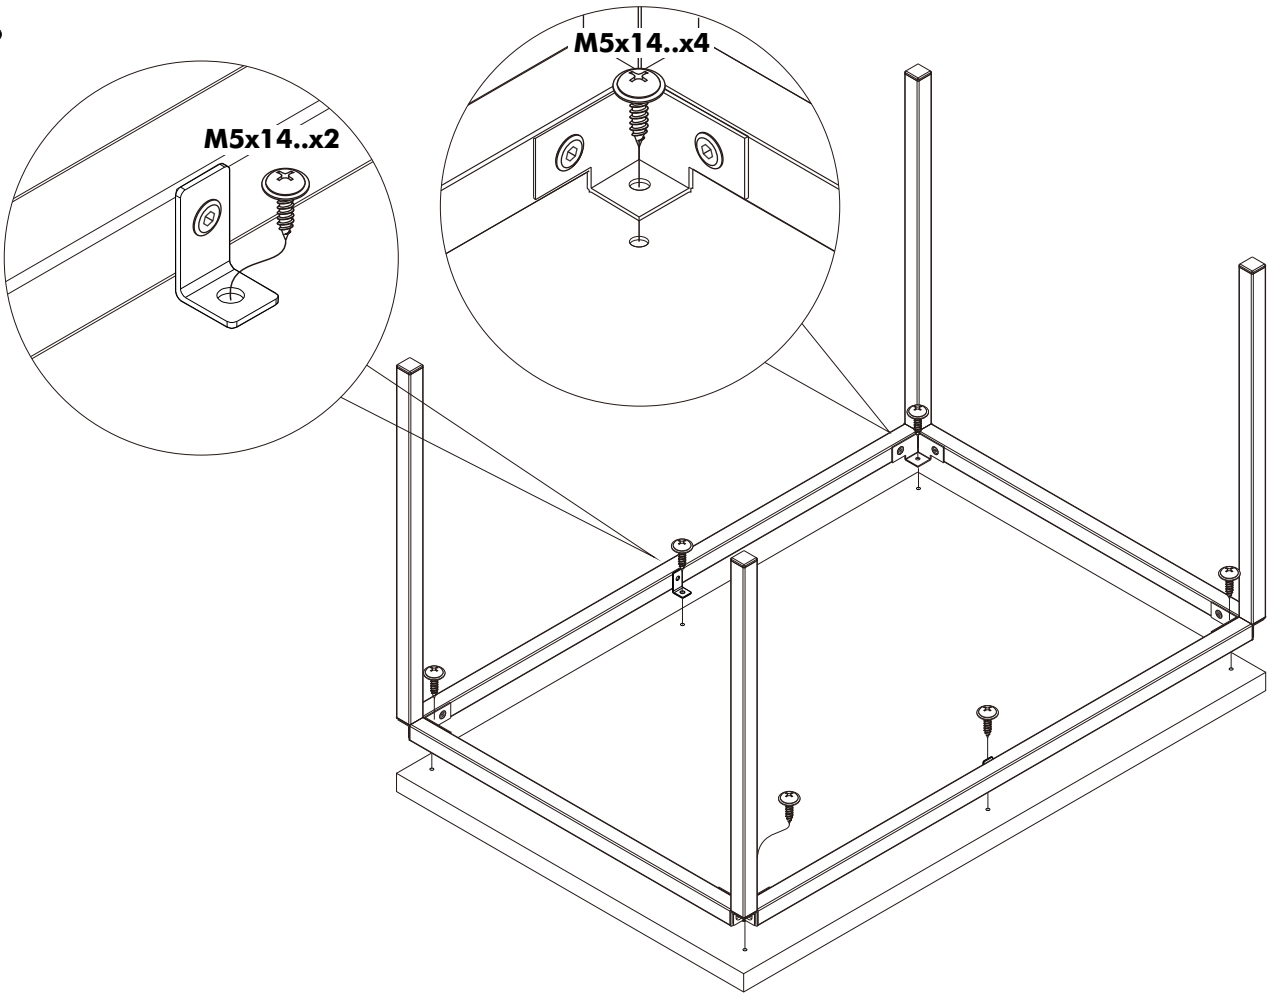

DANAAIL

Dining table 120 cm.

HARDWARE

M6x15mm.

x 10

M6

x 10

M8x45mm.

-BODY SET

1.

x2

2.

3.

4.