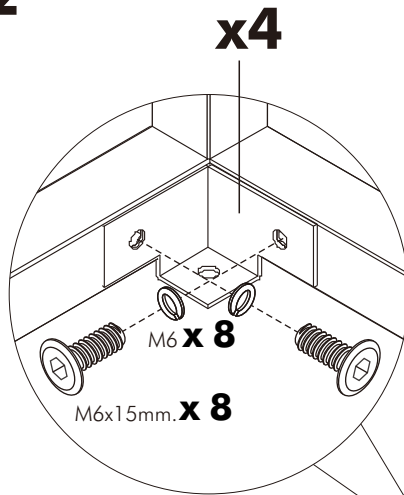

DANAAIL

Dining table 120 cm.

HARDWARE

M6x15mm.

x 10

M6

x 10

M8x45mm.

x 8

M8

x 8

#M5x14

x 6

..x4

..x2

ASSEMBLY

-BODY SET

1.

x2

2.

3.

4.