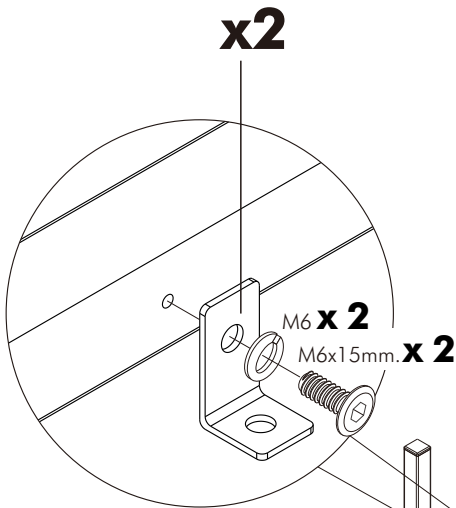

DANAAIL

Dining table 120 cm.

HARDWARE

M6x15mm.

x 10

M6

x 10

M8x45mm.

x 8

M8

x 8

#M5x14

x 6

..x4

..x2

ASSEMBLY

-BODY SET

1.

x2

2.

3.

4.