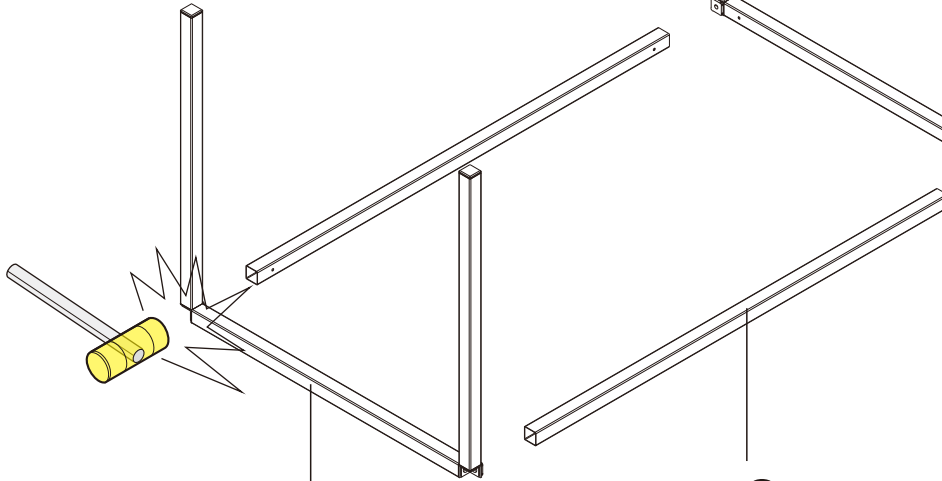

DANAAIL

Dining table 120 cm.

HARDWARE

M6x15mm.

x 10

M6

x 10

M8x45mm.

x 8

M8

x 8

#M5x14

x 6

..x4

..x2

ASSEMBLY

-BODY SET

1.

x2

2.

3.

4.