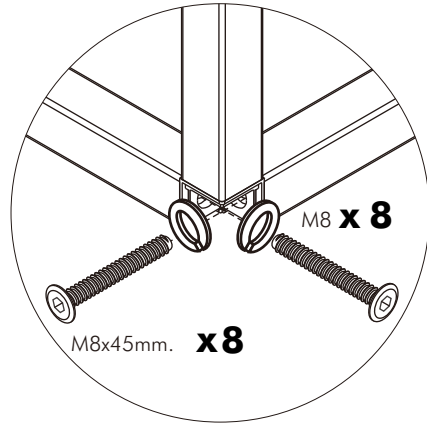

DANAAIL

Dining table 120 cm.

HARDWARE

M6x15mm.

x 10

M6

x 10

M8x45mm.

x 8

M8

x 8

#M5x14

x 6

..x4

..x2

ASSEMBLY

-BODY SET

1.

x2

2.

3.

4.