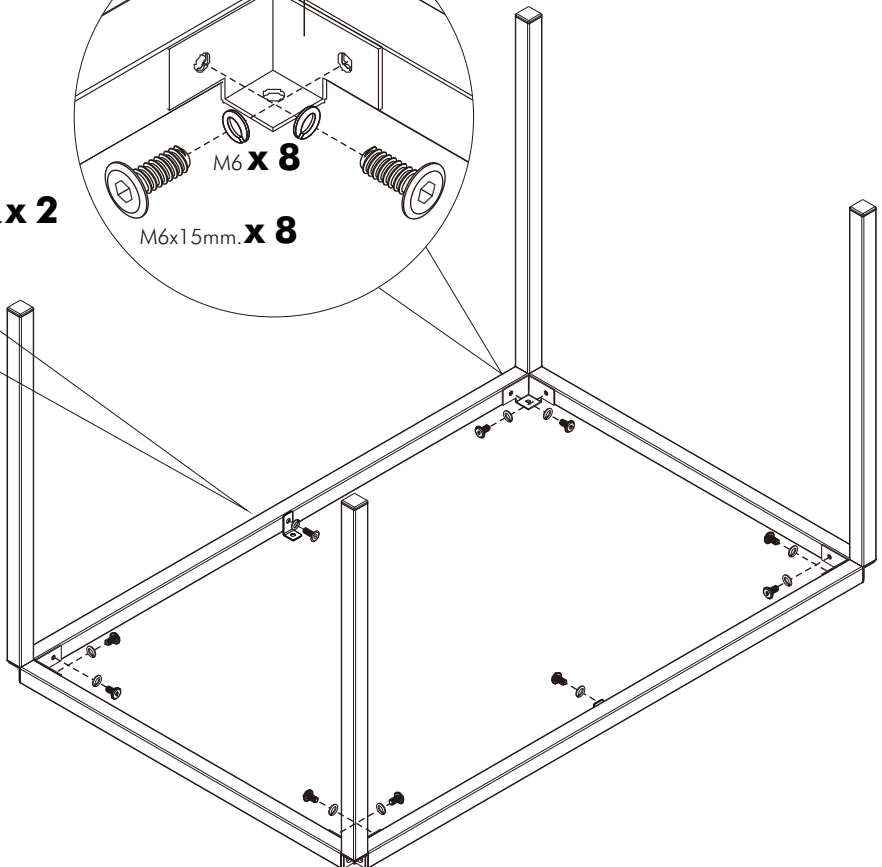

DANAAIL

Dining table 120 cm.

HARDWARE

M6x15mm.

x 10

M6

x 10

M8x45mm.

x 8

M8

x 8

#M5x14

x 6

..x4

..x2

ASSEMBLY

-BODY SET

1.

x2

2.

3.

4.