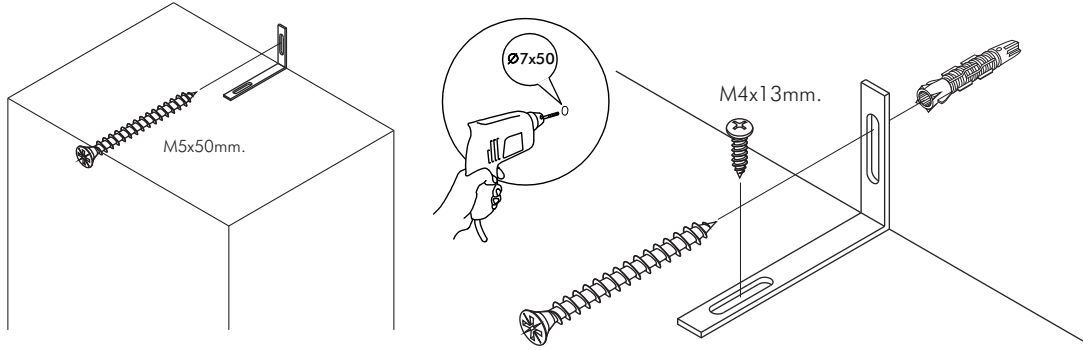

VIVO

Wardrobe slide door 120

CONNECT SYSTEM

M3.5x20mm.

M4x25mm.

M3.5x20mm.

x2

The Standard for identifying which mounted safety fall protection fitting to use **Note : That children's products must be installed with all anti-falling fittings.**

#8x35

x 10

M4x16mm.

x 84

x 12

x 15

x 9

x 2

x 2/2

M5x50mm.

x 2

x 4

x 4

M4x13mm.

x 24

M4x30mm.

x 5

x 4

M4x45mm.

x 4

x 2/4

ASSEMBLY

-BODY SET

1.