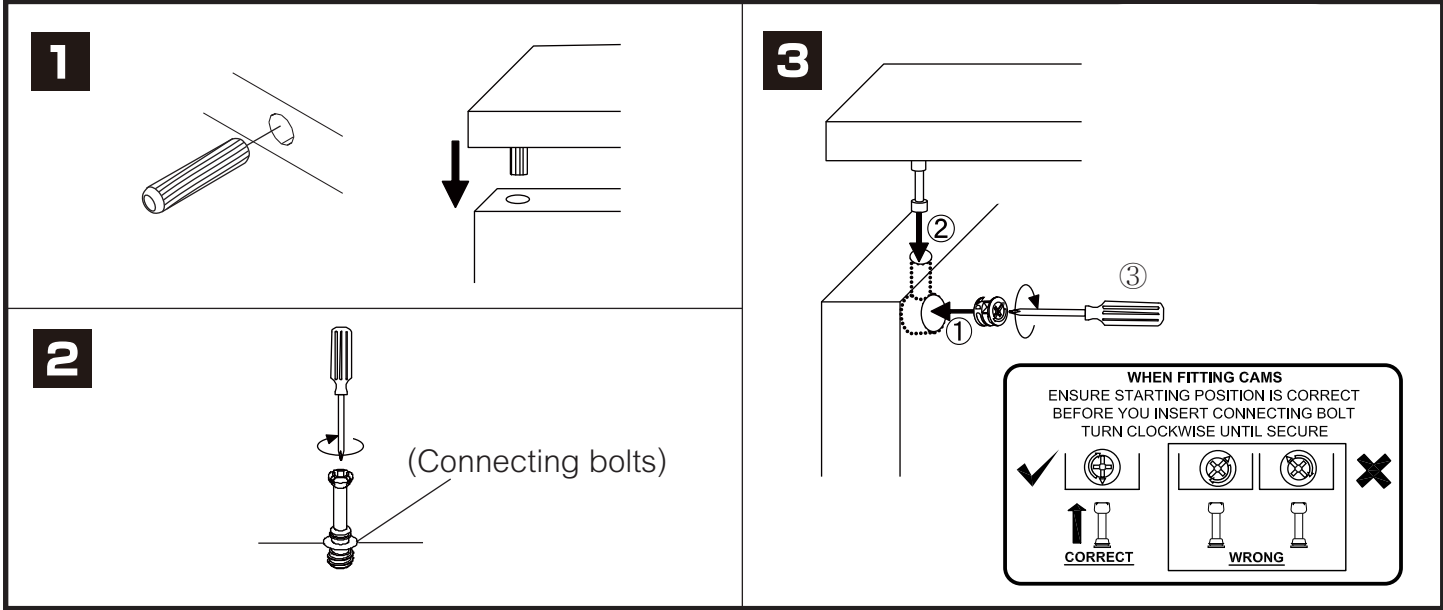

VIVO

Wardrobe slide door 120

CONNECT SYSTEM

M3.5x20mm.

M4x25mm.

M3.5x20mm.

x2

The Standard for identifying which mounted safety fall protection fitting to use **Note : That children's products must be installed with all anti-falling fittings.**