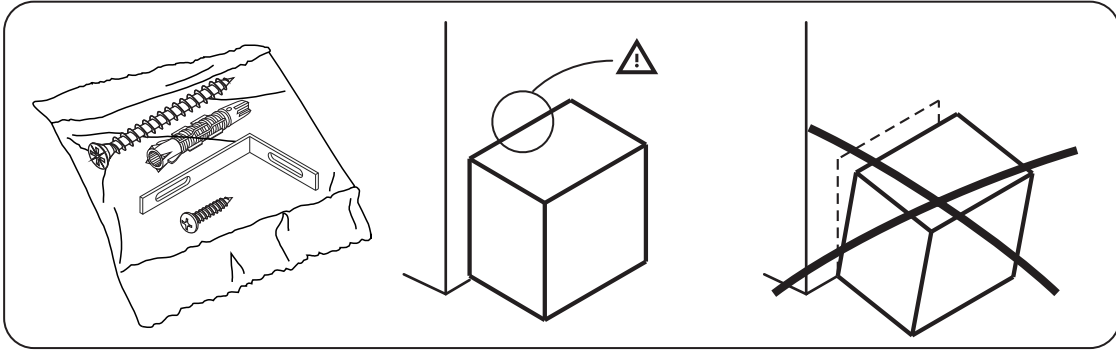

VIVO

Wardrobe slide door 120

CONNECT SYSTEM

M3.5x20mm.

M4x25mm.

M3.5x20mm.

x2

The Standard for identifying which mounted safety fall protection fitting to use **Note : That children's products must be installed with all anti-falling fittings.**