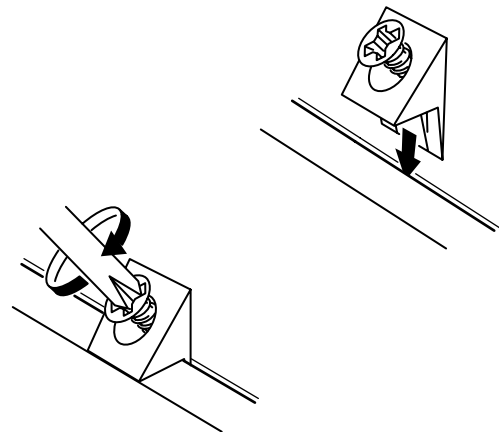

VIVO

Wardrobe slide door 120

CONNECT SYSTEM

M3.5x20mm.

M4x25mm.

M3.5x20mm.

x2

The Standard for identifying which mounted safety fall protection fitting to use **Note : That children's products must be installed with all anti-falling fittings.**