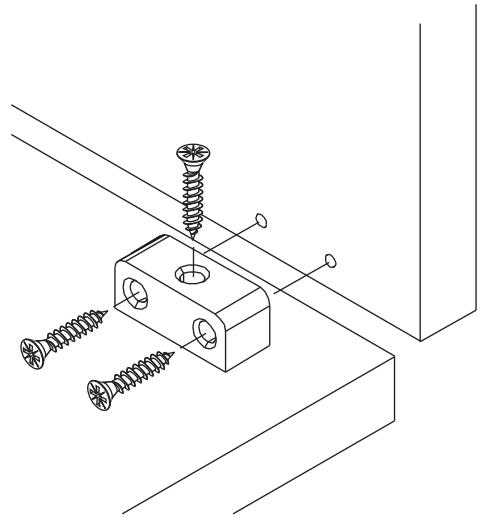

VIVO

Wardrobe slide door 120

CONNECT SYSTEM

M3.5x20mm.

M4x25mm.

M3.5x20mm.

x2

The Standard for identifying which mounted safety fall protection fitting to use **Note : That children's products must be installed with all anti-falling fittings.**

■ Mounted fall protection fittings

■ Category : Cabinet with open doors

■ Category : Chest of drawers

■ Category : Sliding door cabinet / Open cabinet

HARDWARE

-BODY SET

x 4

x 4

x 2/2

M5x50mm.

x 2

x 4

x 4

M4x13mm.

x 24

M4x30mm.

x 5

x 4

M4x45mm.

x 4

x 2/4

ASSEMBLY

-BODY SET

1.