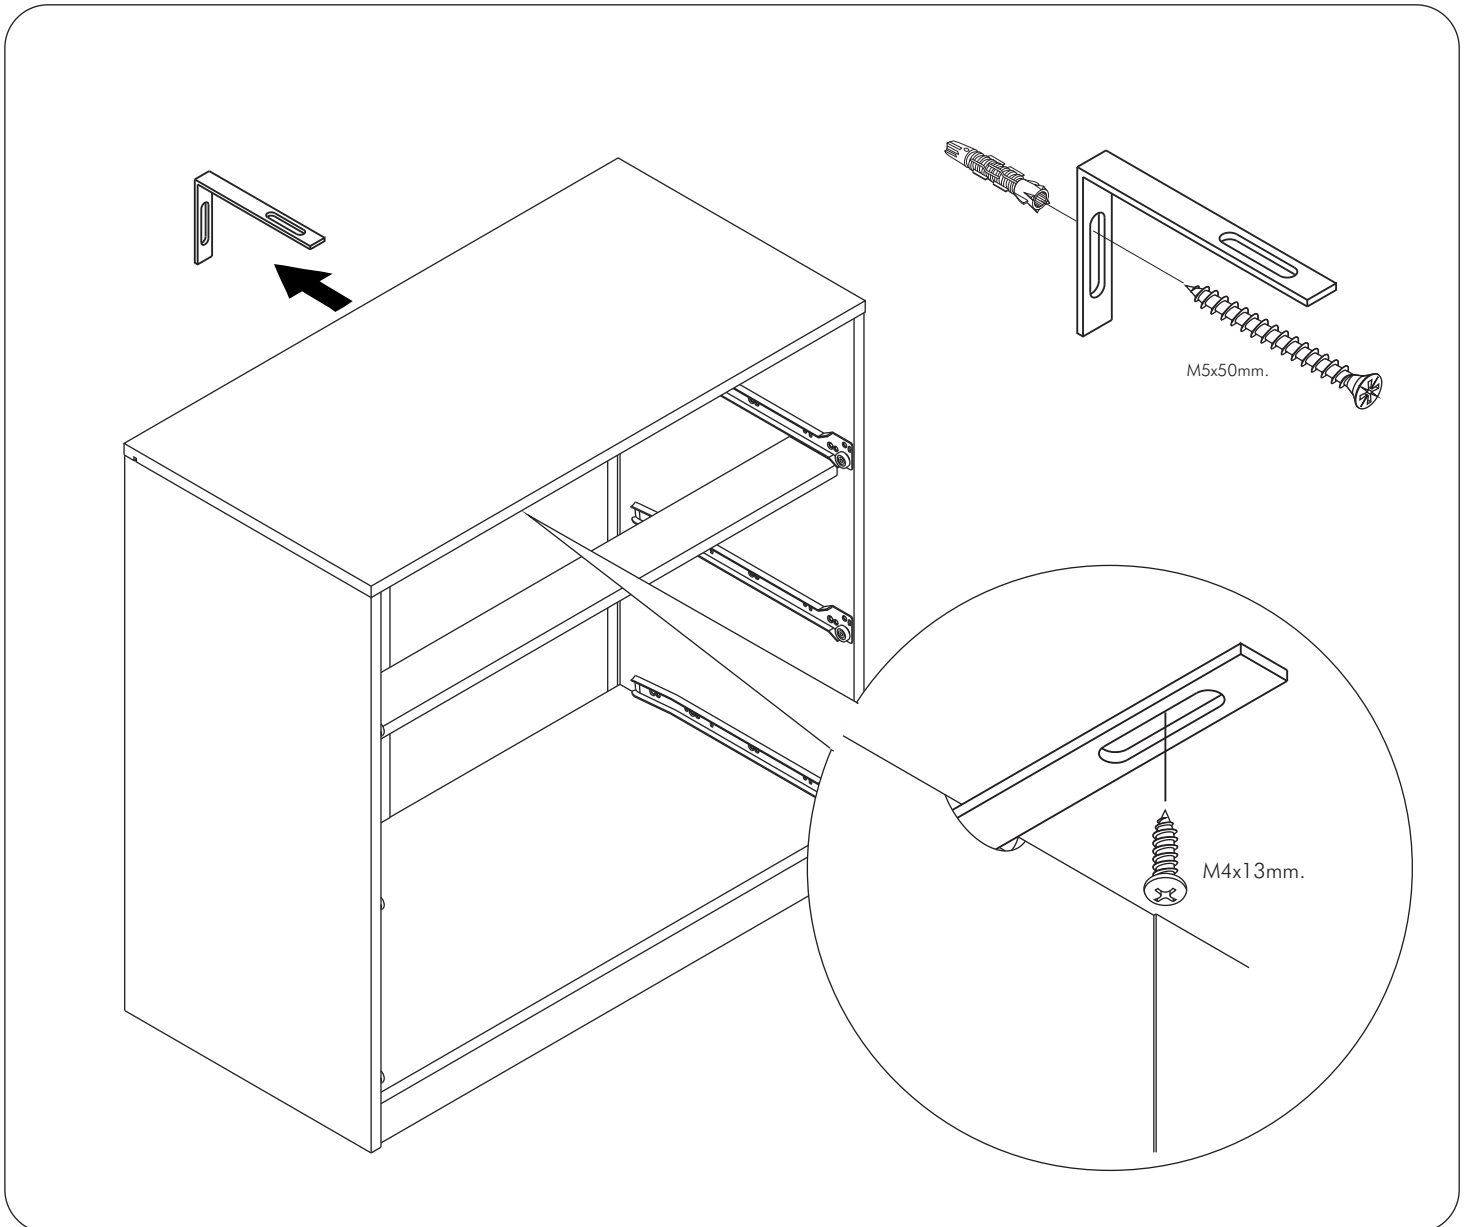

VIVO

Wardrobe slide door 120

CONNECT SYSTEM

M3.5x20mm.

M4x25mm.

M3.5x20mm.

x2

The Standard for identifying which mounted safety fall protection fitting to use **Note : That children's products must be installed with all anti-falling fittings.**

■ Mounted fall protection fittings

■ Category : Cabinet with open doors

■ Category : Chest of drawers

■ Category : Sliding door cabinet / Open cabinet

HARDWARE

-BODY SET

x 4

x 4