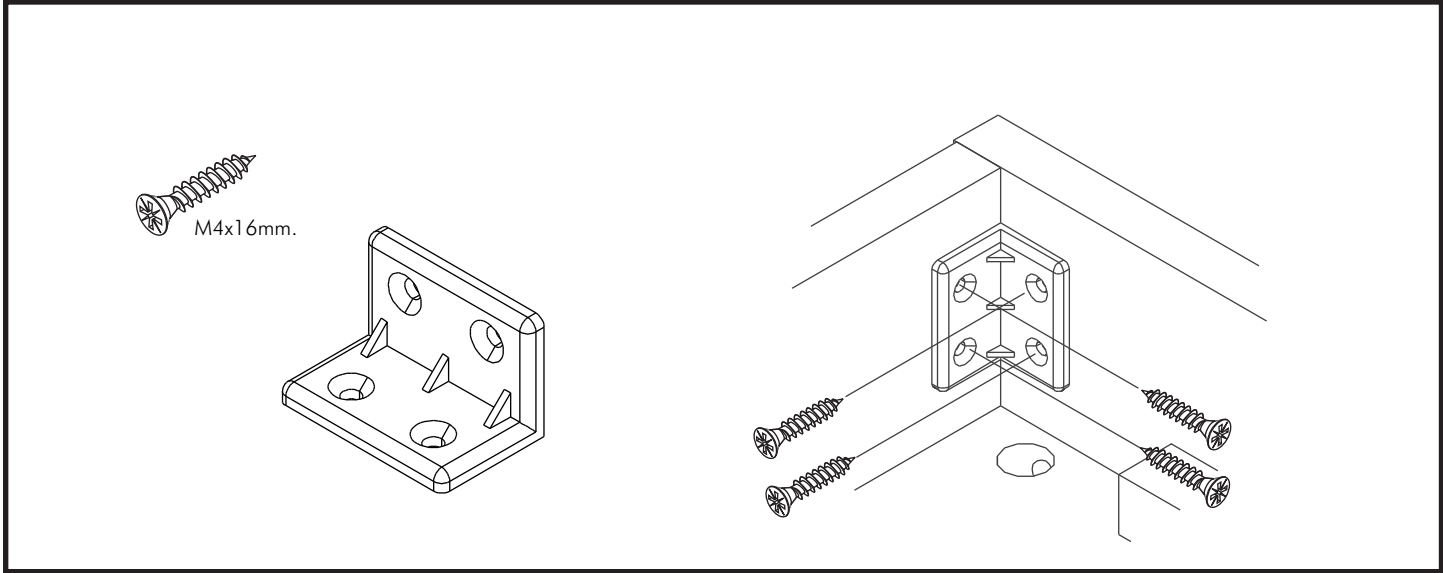

VIVO

Wardrobe slide door 120

CONNECT SYSTEM

M3.5x20mm.

M4x25mm.

M3.5x20mm.

x2

The Standard for identifying which mounted safety fall protection fitting to use **Note : That children's products must be installed with all anti-falling fittings.**

x 5

x 4

M4x45mm.

x 4

x 2/4

ASSEMBLY

-BODY SET

1.