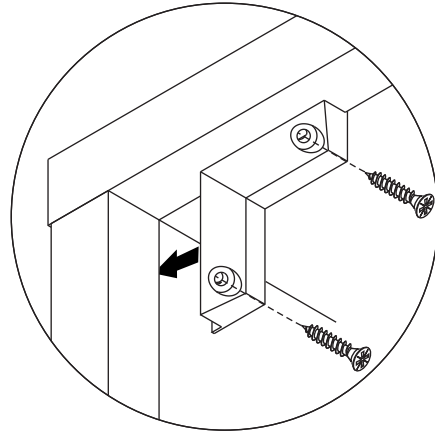

VIVO

Wardrobe slide door 120

CONNECT SYSTEM

M3.5x20mm.

M4x25mm.

M3.5x20mm.

x2

The Standard for identifying which mounted safety fall protection fitting to use **Note : That children's products must be installed with all anti-falling fittings.**

#8x35

x 10

M4x16mm.

x 84

x 12

x 15

x 9

x 2

x 2/2

M5x50mm.

x 2

x 4

x 4

M4x13mm.

x 24

M4x30mm.

x 5

x 4

M4x45mm.

x 4

x 2/4

ASSEMBLY

-BODY SET

1.