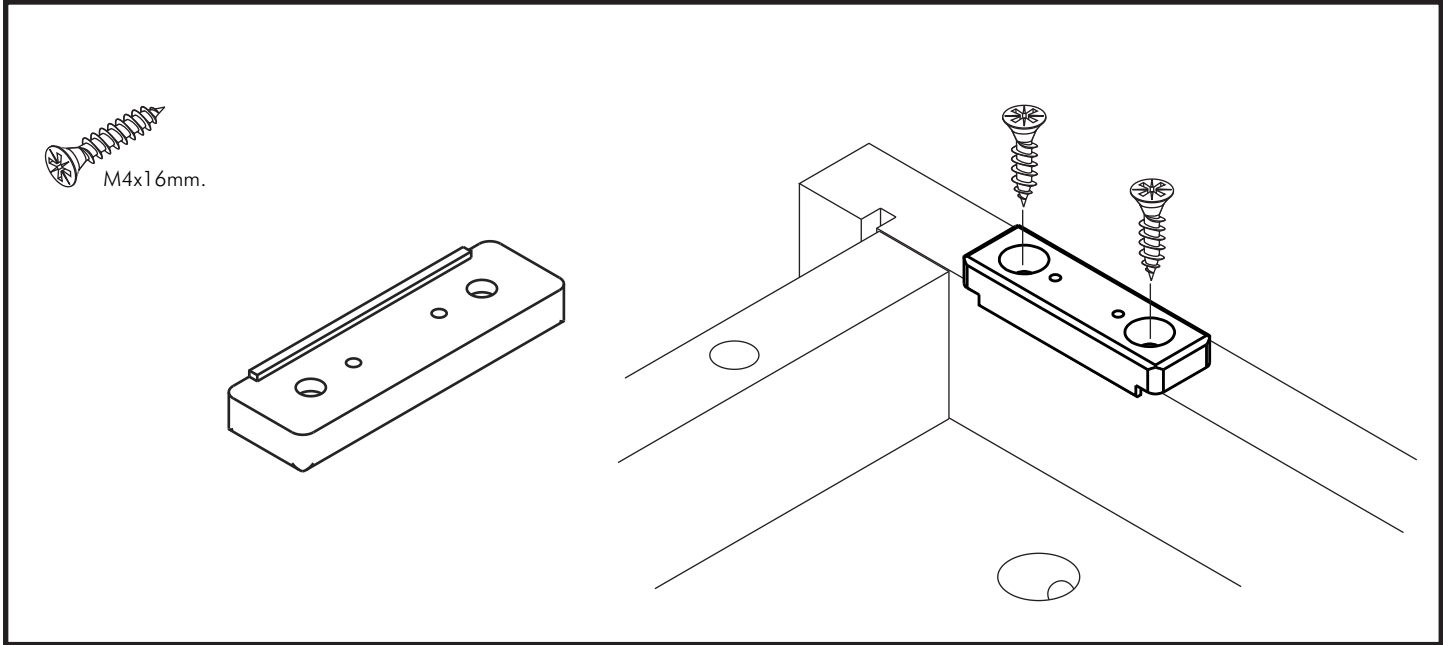

VIVO

Wardrobe slide door 120

CONNECT SYSTEM

M3.5x20mm.

M4x25mm.

M3.5x20mm.

x2

The Standard for identifying which mounted safety fall protection fitting to use **Note : That children's products must be installed with all anti-falling fittings.**