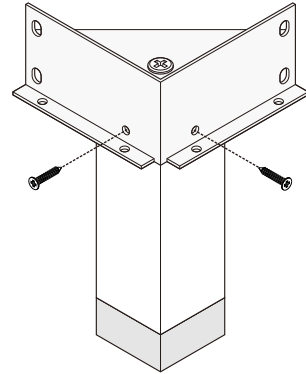

ROME

BED 5 ft.
BED 6 ft.

CONNECT SYSTEM

CONNECT SYSTEM

M6x30mm.

M3.5x20mm.

HARDWARE

-BODY SET

x 4

x 4

#8x35

x 8

x 2

No.1

x 3

#M6