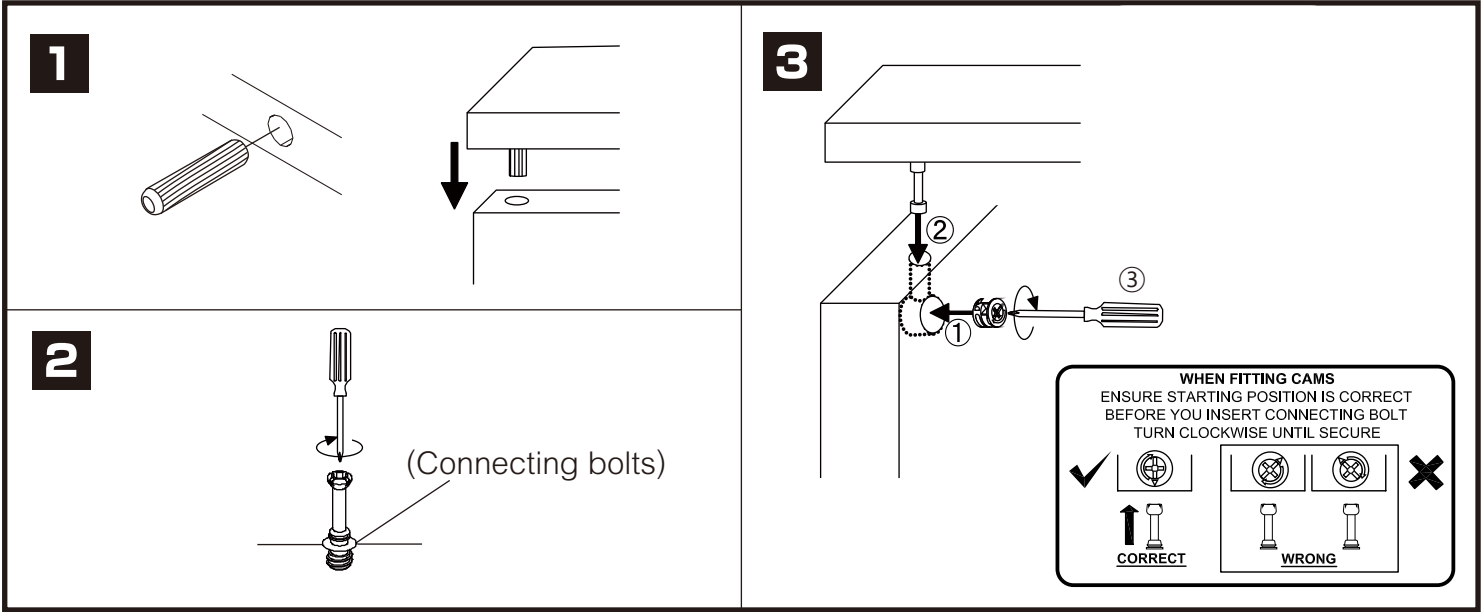

ROME

BED 5 ft.
BED 6 ft.

CONNECT SYSTEM

CONNECT SYSTEM

M6x30mm.

M3.5x20mm.

HARDWARE

-BODY SET