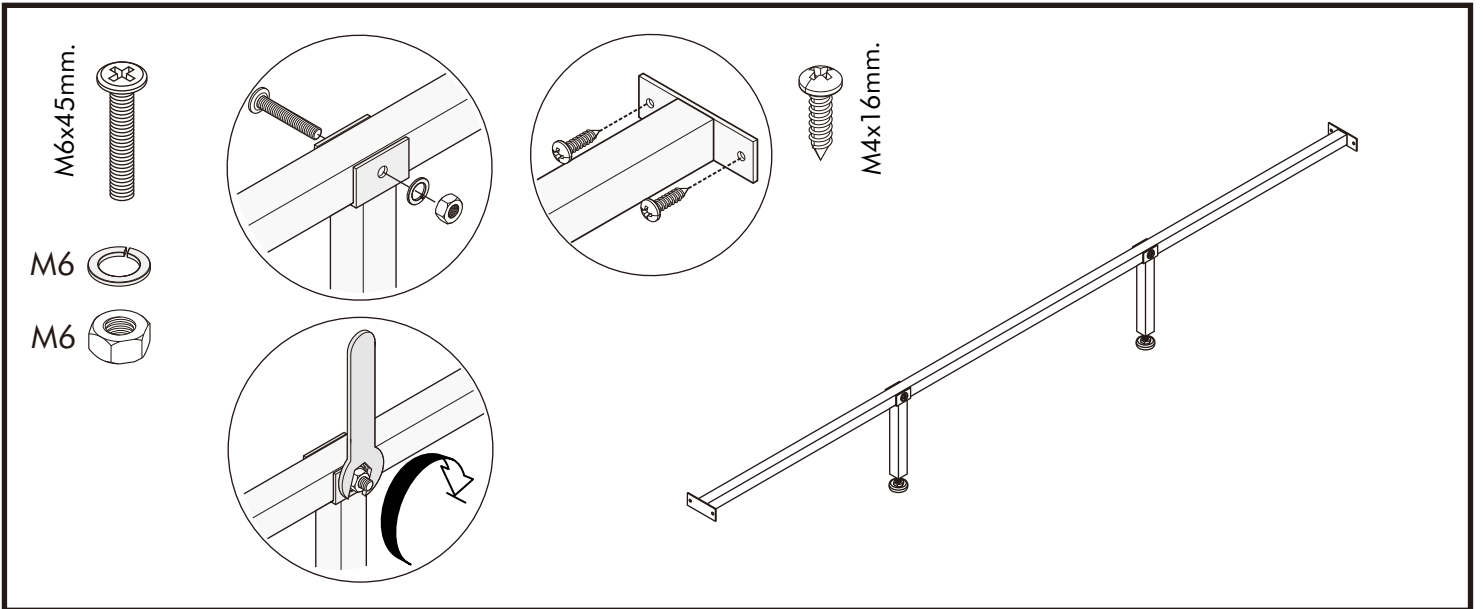

ROME

BED 5 ft.
BED 6 ft.

CONNECT SYSTEM

CONNECT SYSTEM

M6x30mm.

M3.5x20mm.

HARDWARE

-BODY SET

x 4

x 4

#8x35

x 8

x 2

No.1

x 3

#M6