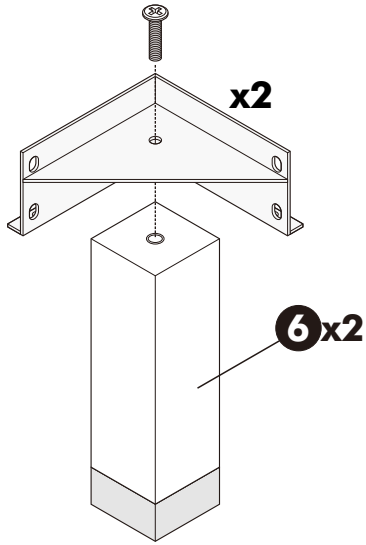

ROME

BED 5 ft.
BED 6 ft.

CONNECT SYSTEM

CONNECT SYSTEM

M6x30mm.

M3.5x20mm.

HARDWARE

-BODY SET

x 4

x 4

#8x35

x 8

x 2

No.1

x 3

#M6

M4x30mm.

x 48

M4x16mm.

x 19

P+10x5/8"

x 8

x 1

#TF+M6x45