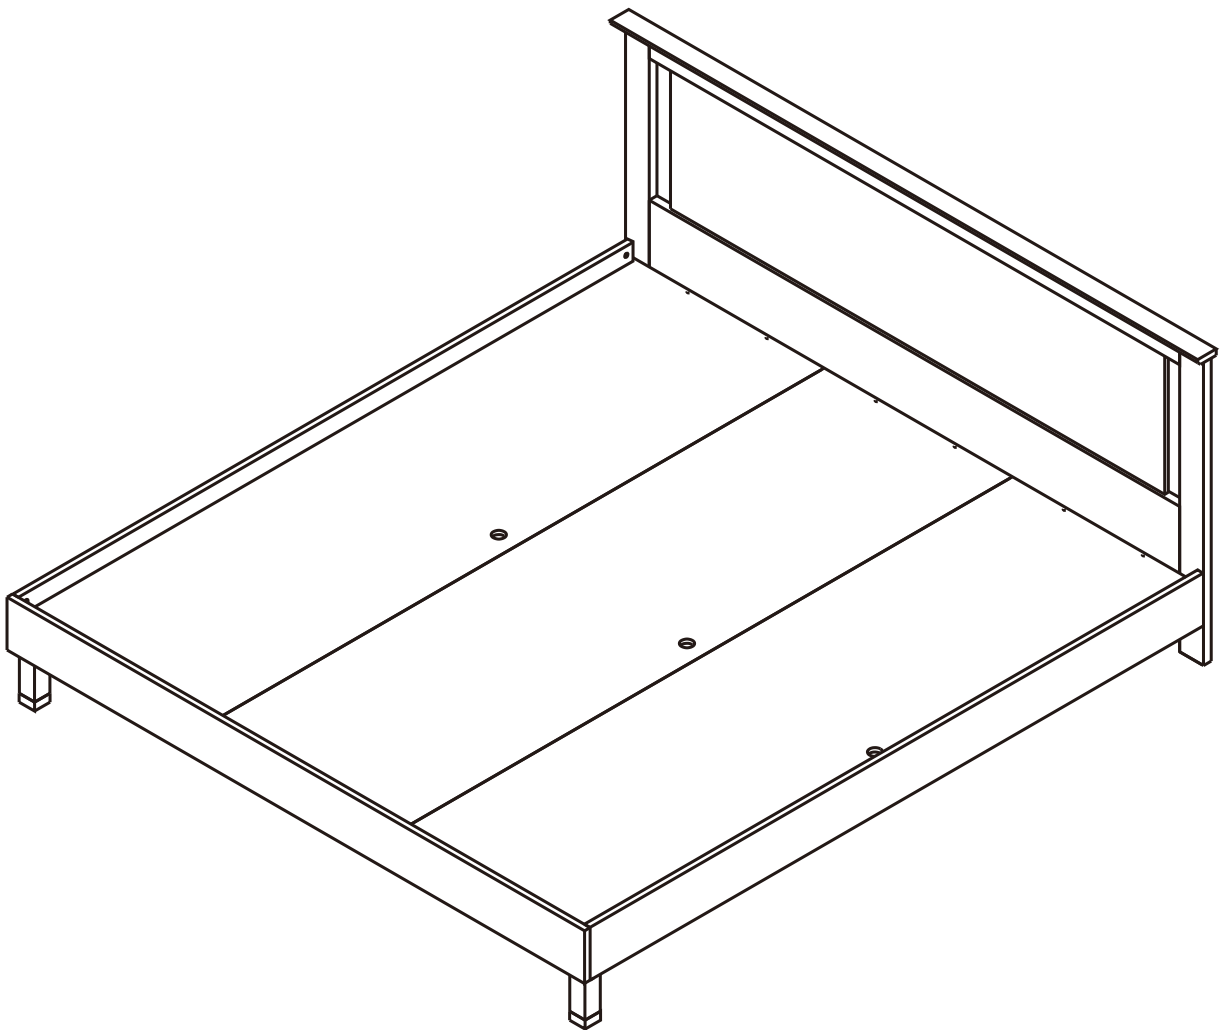

ROME

BED 5 ft.
BED 6 ft.

CONNECT SYSTEM

CONNECT SYSTEM

M6x30mm.

M3.5x20mm.

HARDWARE

-BODY SET

x 4

x 4

#8x35

x 8

x 2

No.1

x 3

#M6