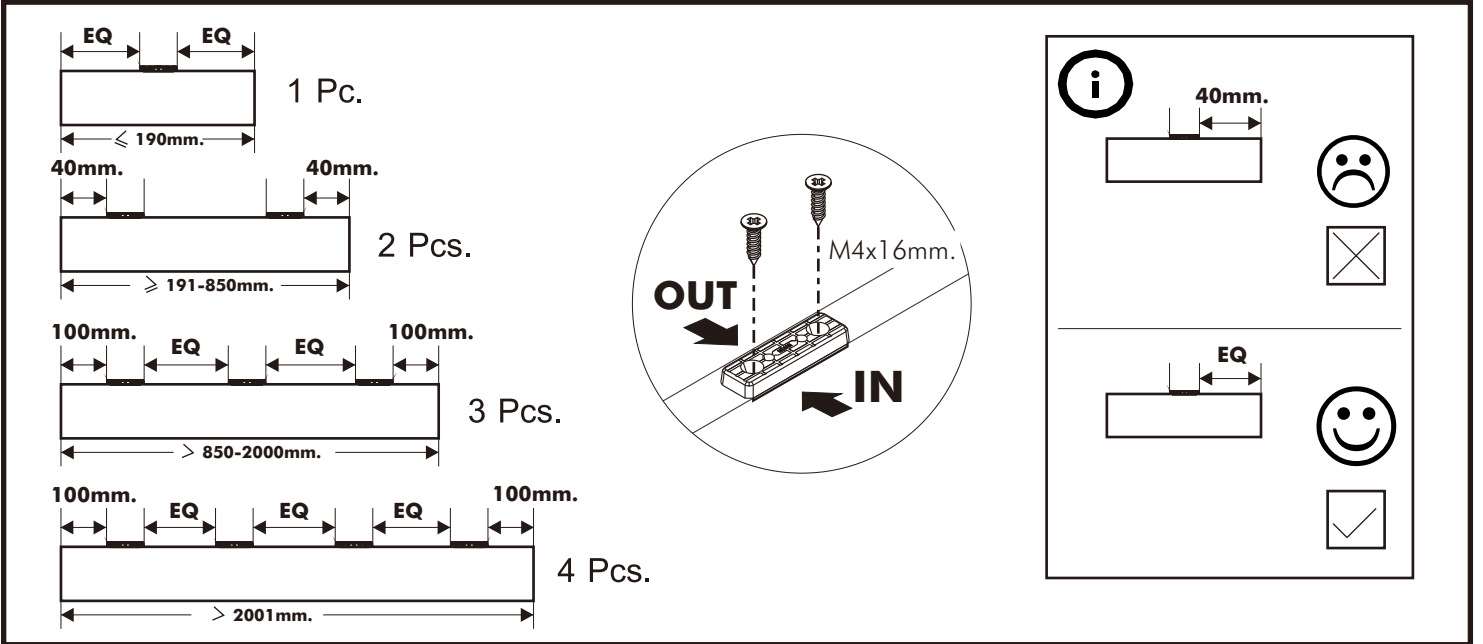

ROME

BED 5 ft.
BED 6 ft.

CONNECT SYSTEM

CONNECT SYSTEM

M6x30mm.

M3.5x20mm.

HARDWARE

-BODY SET

x 4

x 4

#8x35

x 8

x 2

No.1

x 3

#M6

x 4

#M6

x 4

F+M3.5x20

x 4

x 2

M4x16mm.

x 4

M4x30mm.

x 48

M4x16mm.

x 19

P+10x5/8"

x 8

x 1

#TF+M6x45