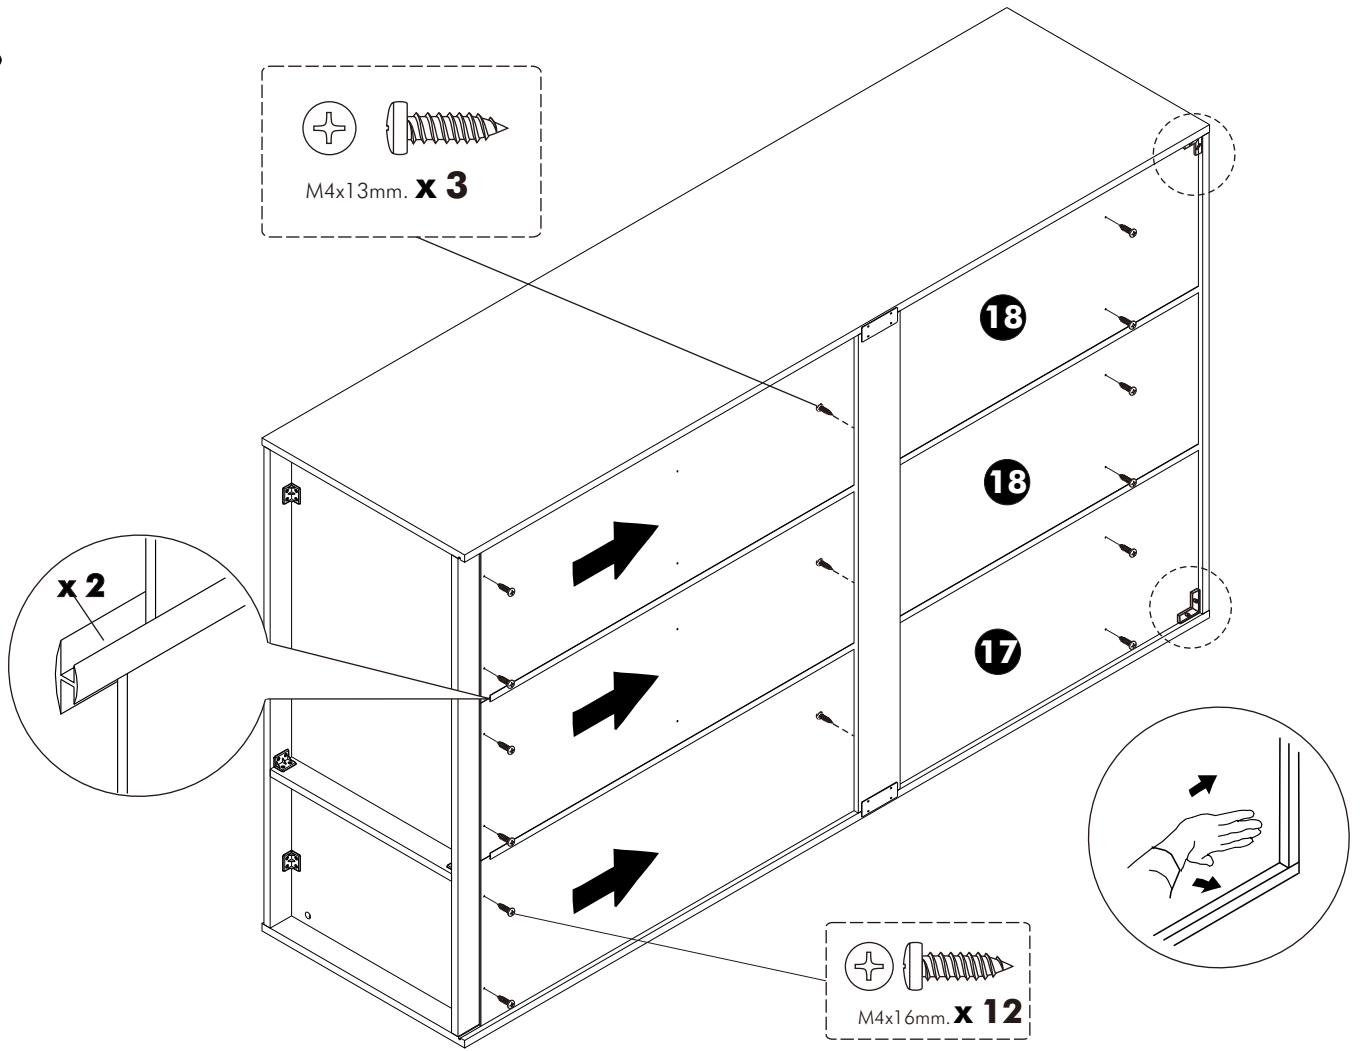

-DOOR SET

(FULL OVERLAY)

x 8

(INSERT MOUNTING)

x 4

x 2

x 6

M4x16mm.

2.

3.

4.

5.

6.

7.

8.

9.