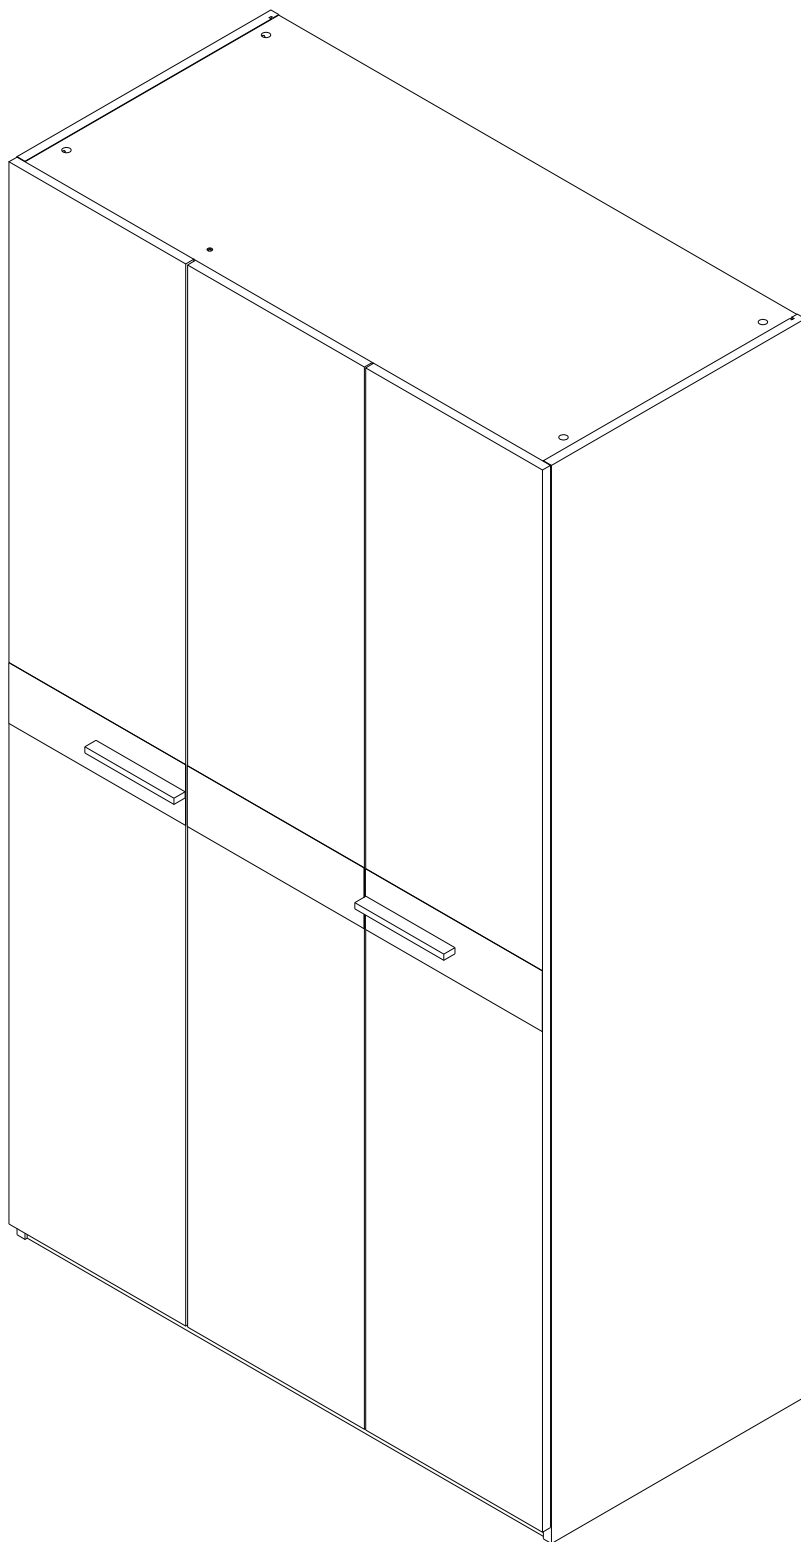

ORGANO

Wardrobe 3 drs

CONNECT SYSTEM

The Standard for identifying which mounted safety fall protection fitting to use **Note : That children's products must be installed with all anti-falling fittings.**

■ Mounted fall protection fittings

■ Category : Cabinet with open doors

■ Category : Chest of drawers

■ Category : Sliding door cabinet / Open cabinet

HARDWARE

-BODY SET

x 24

x 24

#8x35

x 50

x 9

x 12

x 2

x 1

x 2

x 2