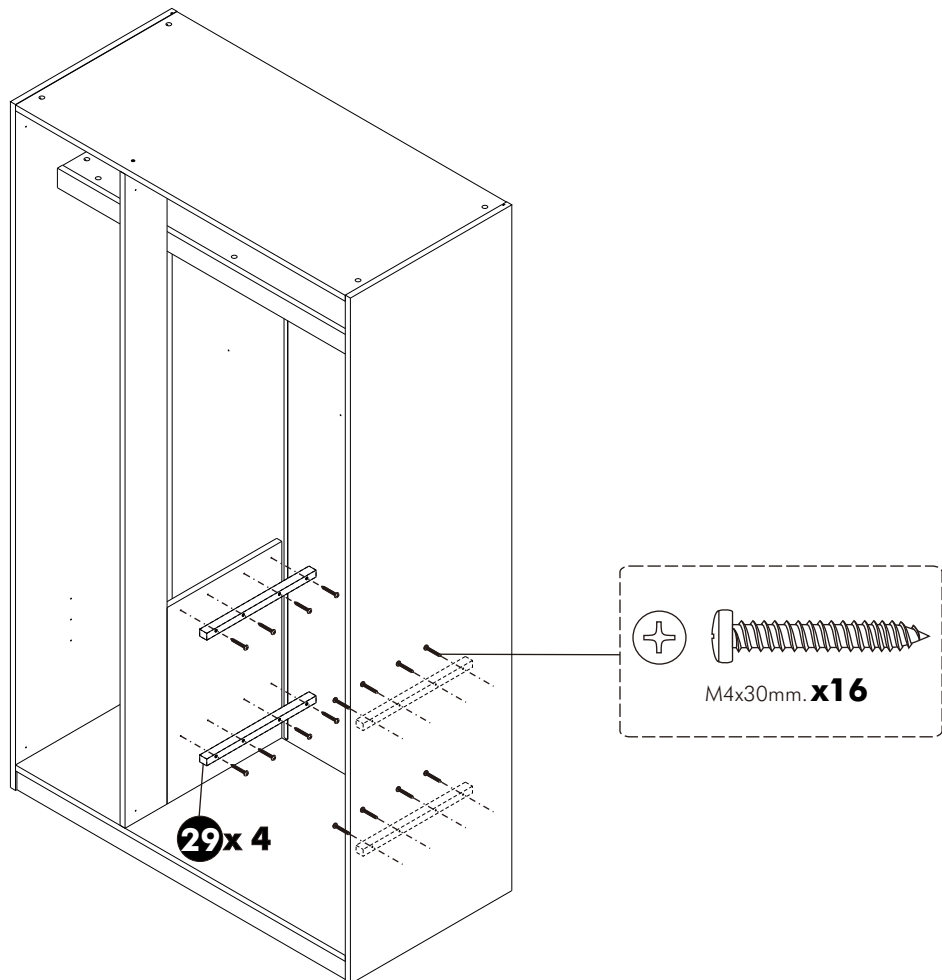

-DOOR SET

(FULL OVERLAY)

x 8

(INSERT MOUNTING)

x 4

x 2

x 6

M4x16mm.

x 48

M4x25mm.(BLACK)

x 18

M4x35mm.

x 4

ASSEMBLY

-BODY SET

1.

2.

3.

4.

5.

6.

7.

8.

9.

10.

11.

12.

15.

ASSEMBLY

-DOOR SET

16.

17.