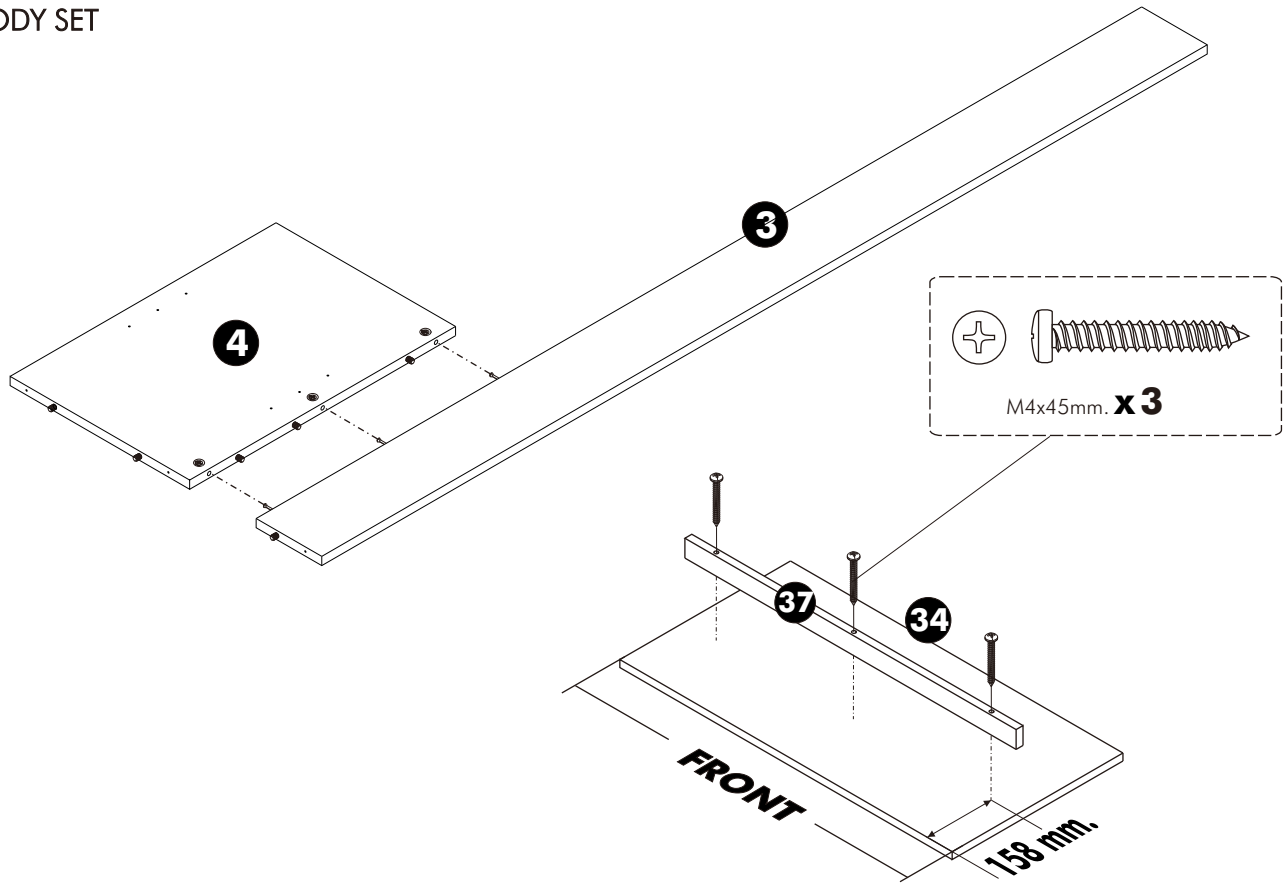

-DOOR SET

(FULL OVERLAY)

x 8

(INSERT MOUNTING)

x 4

x 2

x 6

M4x16mm.

x 48

M4x25mm.(BLACK)

x 18

M4x35mm.

x 4

ASSEMBLY

-BODY SET

1.

2.

3.

4.

5.

6.

7.

8.

9.