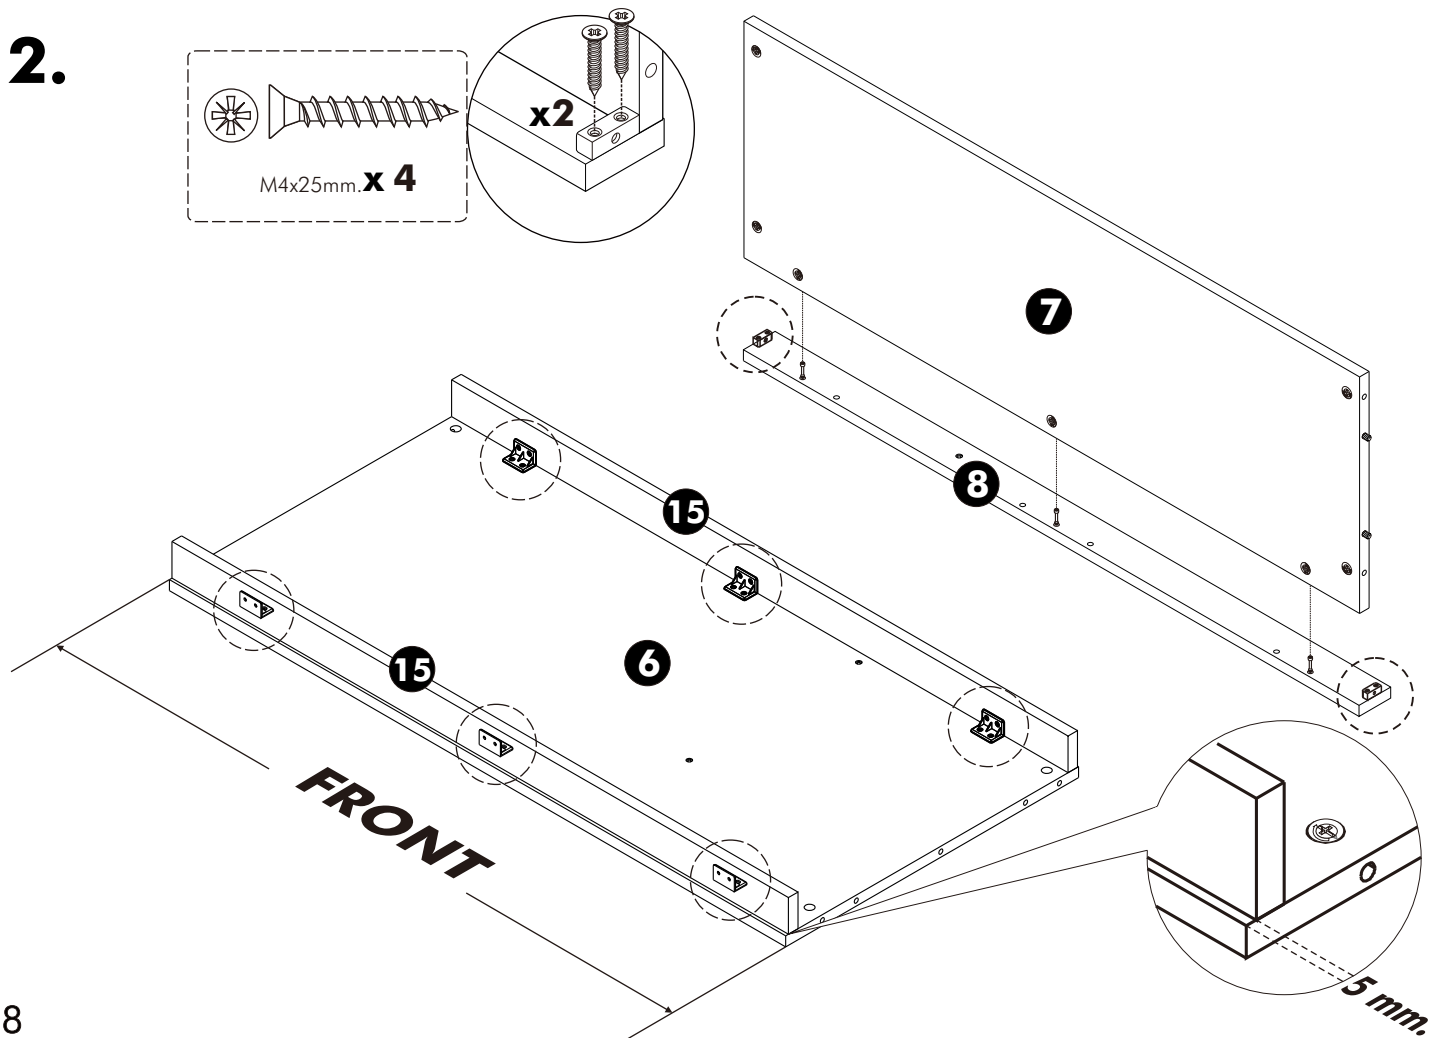

ASSEMBLY

-BODY SET

1.

2.