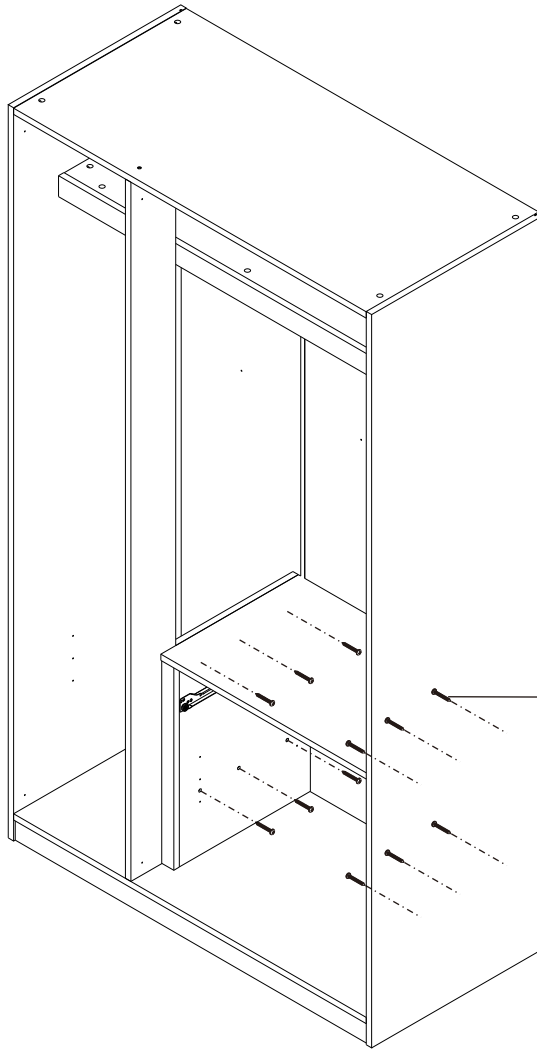

-DOOR SET

(FULL OVERLAY)

x 8

(INSERT MOUNTING)

x 4

x 2

x 6

M4x16mm.

x 48

M4x25mm.(BLACK)

x 18

M4x35mm.

x 4

ASSEMBLY

-BODY SET

1.

2.

3.

4.

5.

6.

7.

8.

9.

10.

11.

12.

15.

ASSEMBLY

-DOOR SET

16.

17.