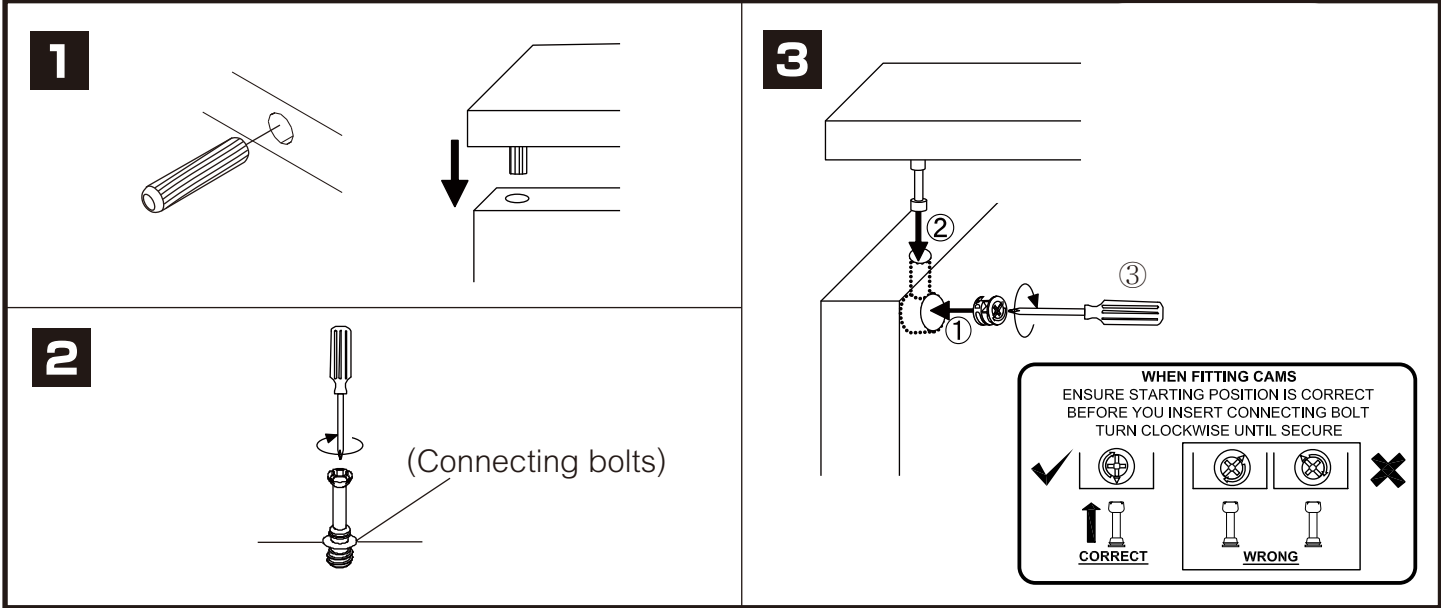

ORGANO

Wardrobe 3 drs

CONNECT SYSTEM

The Standard for identifying which mounted safety fall protection fitting to use **Note : That children's products must be installed with all anti-falling fittings.**