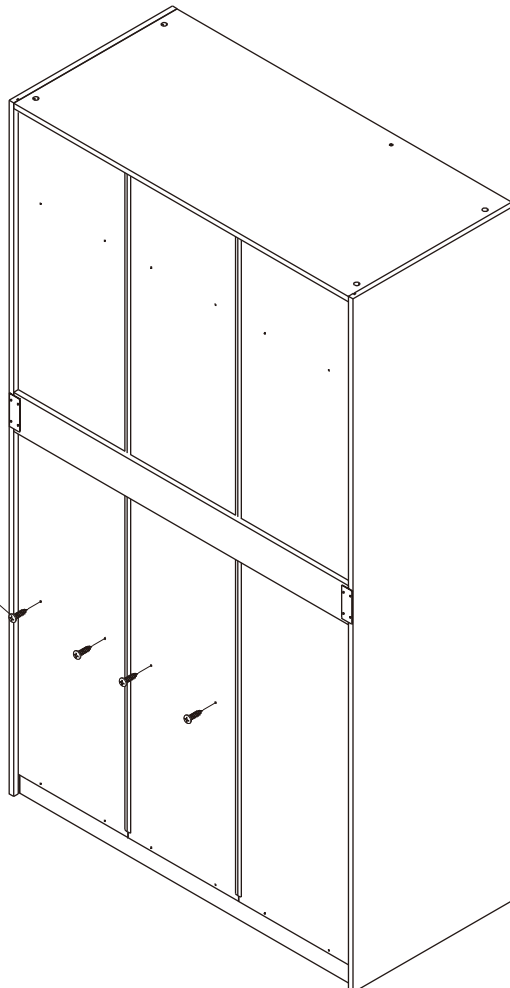

-DOOR SET

(FULL OVERLAY)

x 8

(INSERT MOUNTING)

x 4

x 2

x 6

M4x16mm.

x 48

M4x25mm.(BLACK)

x 18

M4x35mm.

x 4

ASSEMBLY

-BODY SET

1.

2.

3.

4.

5.

6.

7.

8.

9.

10.

11.

12.

15.

ASSEMBLY

-DOOR SET

16.

17.