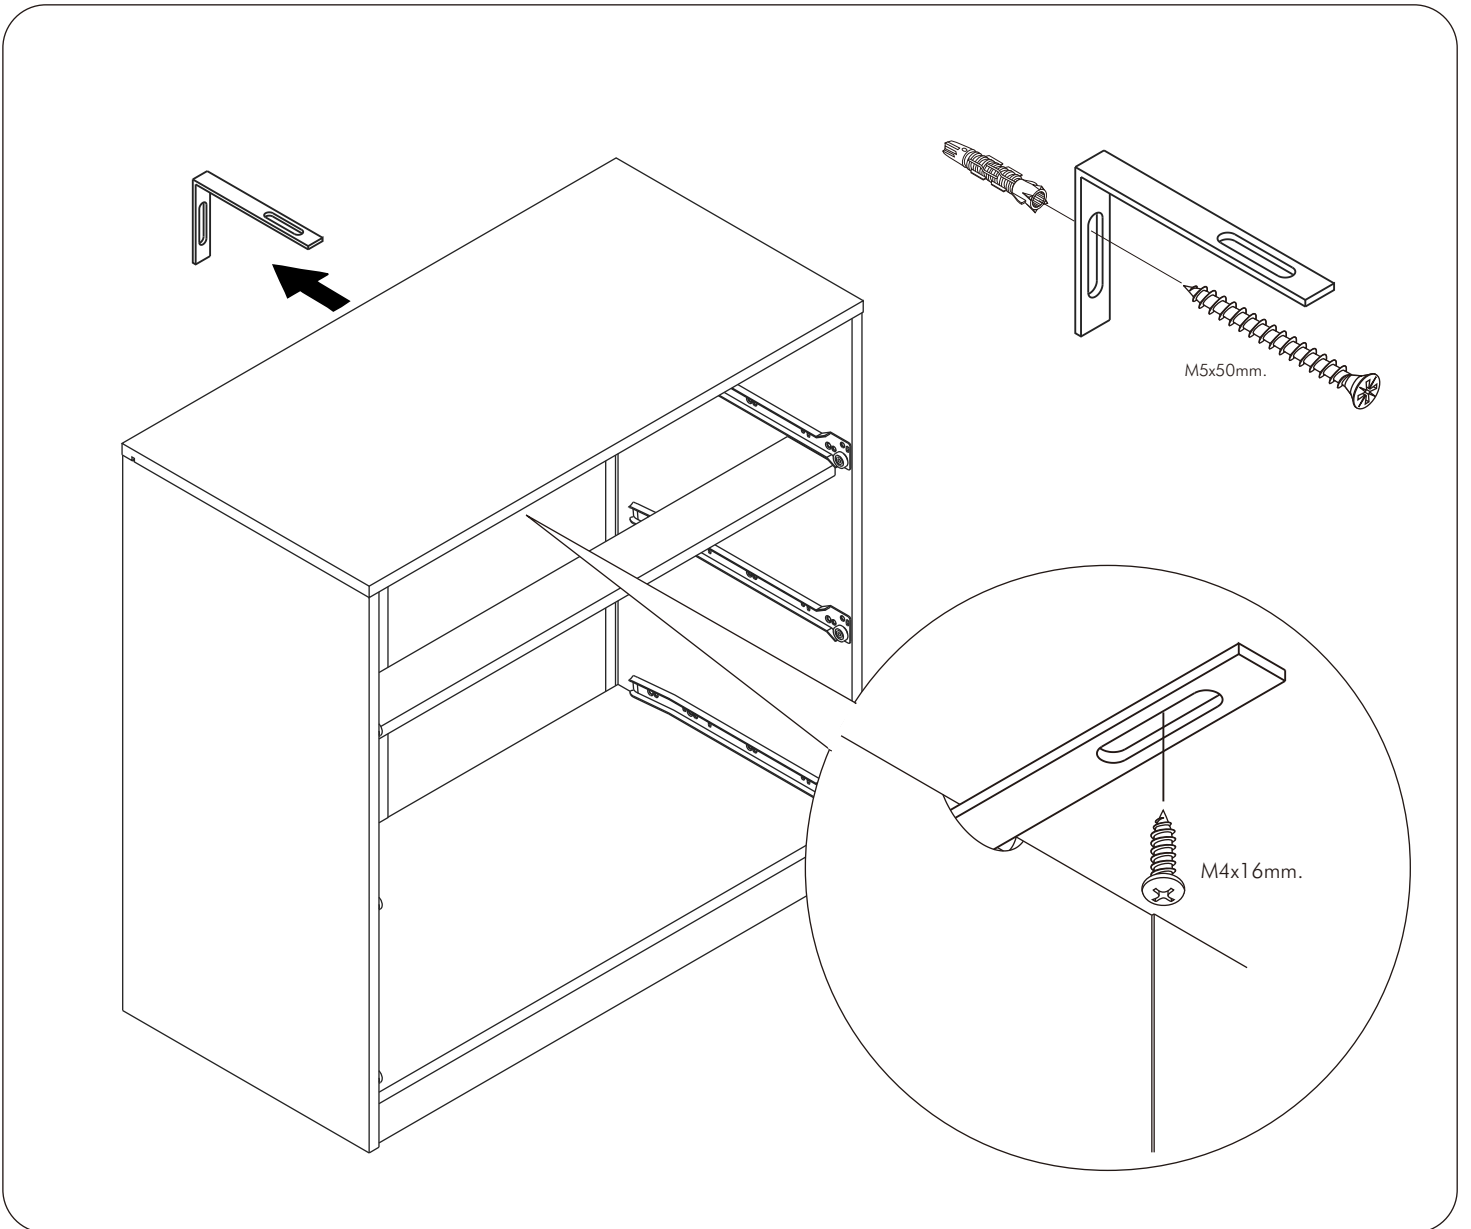

ORGANO

Wardrobe 3 drs

CONNECT SYSTEM

The Standard for identifying which mounted safety fall protection fitting to use **Note : That children's products must be installed with all anti-falling fittings.**

■ Mounted fall protection fittings

■ Category : Cabinet with open doors

■ Category : Chest of drawers

■ Category : Sliding door cabinet / Open cabinet

HARDWARE

-BODY SET

x 24

x 24