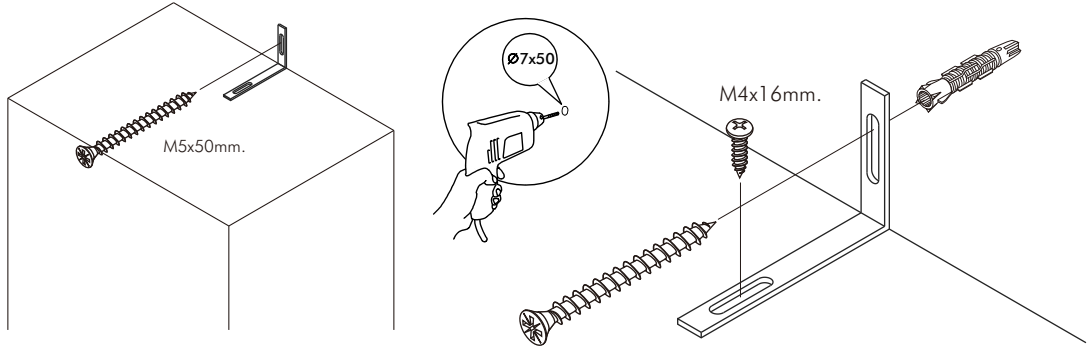

ORGANO

Wardrobe 3 drs

CONNECT SYSTEM

The Standard for identifying which mounted safety fall protection fitting to use **Note : That children's products must be installed with all anti-falling fittings.**

■ Mounted fall protection fittings

■ Category : Cabinet with open doors

■ Category : Chest of drawers

■ Category : Sliding door cabinet / Open cabinet

HARDWARE

-BODY SET

x 24

x 24

x 48

M4x25mm.(BLACK)

x 18

M4x35mm.

x 4

ASSEMBLY

-BODY SET

1.