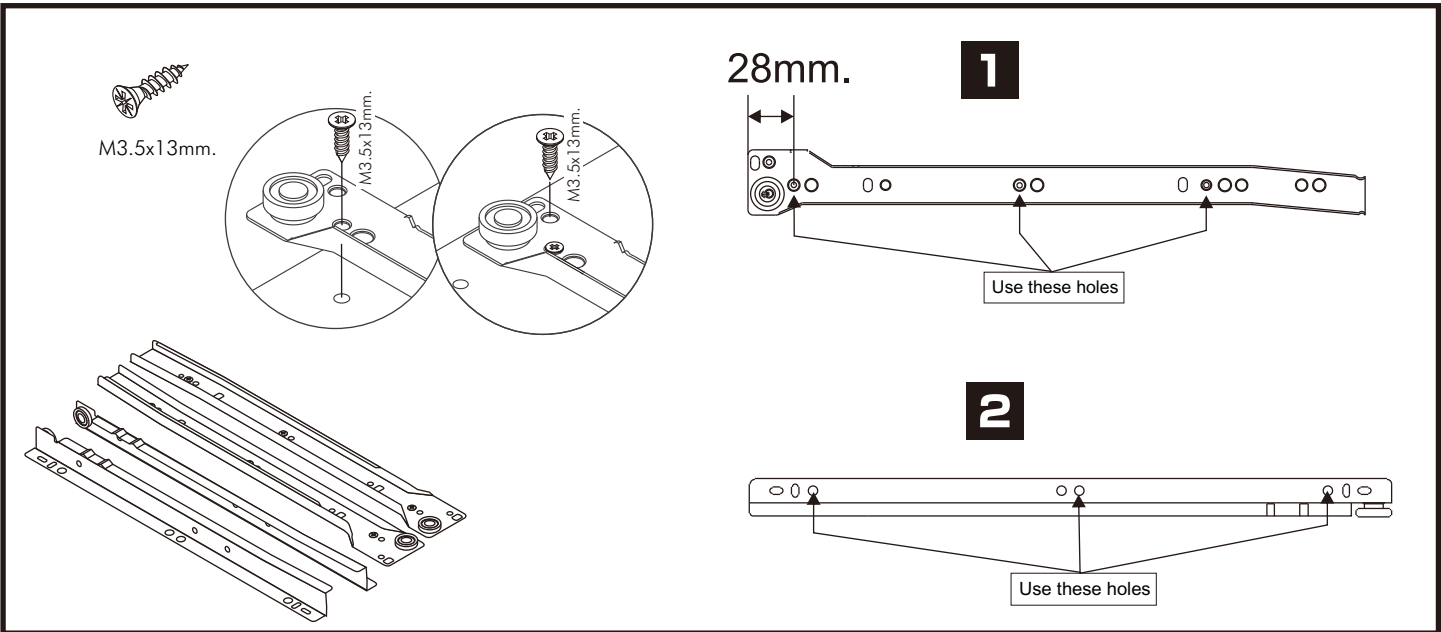

ORGANO

Wardrobe 3 drs

CONNECT SYSTEM

The Standard for identifying which mounted safety fall protection fitting to use **Note : That children's products must be installed with all anti-falling fittings.**

■ Mounted fall protection fittings

■ Category : Cabinet with open doors

■ Category : Chest of drawers

■ Category : Sliding door cabinet / Open cabinet

HARDWARE

-BODY SET

x 24

x 24

-DOOR SET

(FULL OVERLAY)

x 8

(INSERT MOUNTING)

x 4

x 2

x 6

M4x16mm.

x 48

M4x25mm.(BLACK)

x 18

M4x35mm.

x 4

ASSEMBLY

-BODY SET

1.