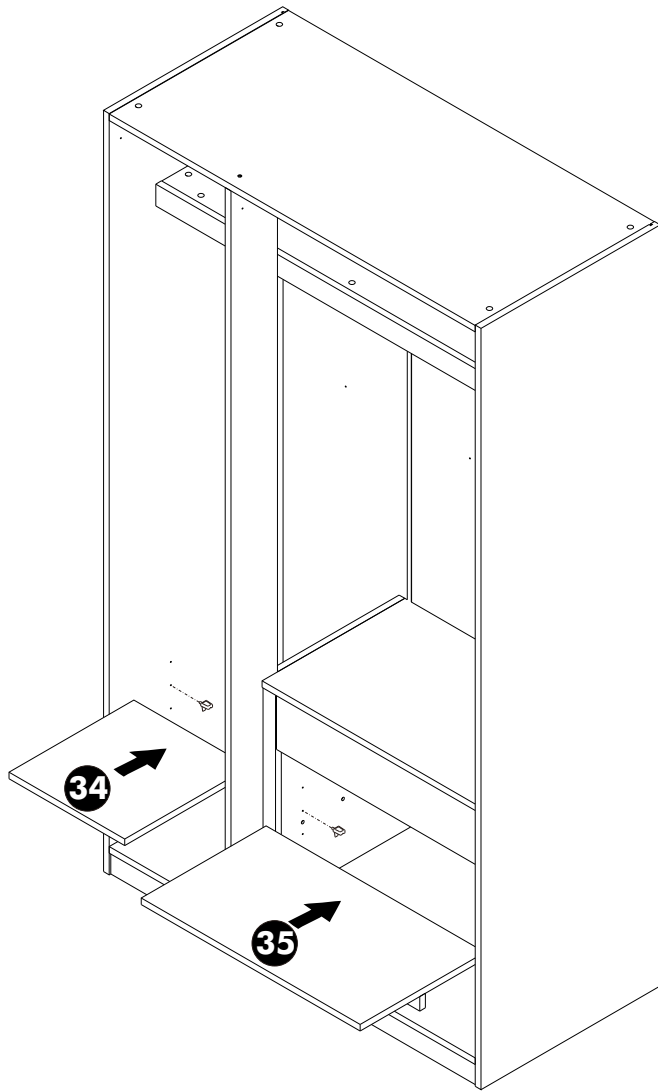

-DOOR SET

(FULL OVERLAY)

x 8

(INSERT MOUNTING)

x 4

x 2

x 6

M4x16mm.

x 48

M4x25mm.(BLACK)

x 18

M4x35mm.

x 4

ASSEMBLY

-BODY SET

1.

2.

3.

4.

5.

6.

7.

8.

9.

10.

11.

12.

15.

ASSEMBLY

-DOOR SET

16.

17.