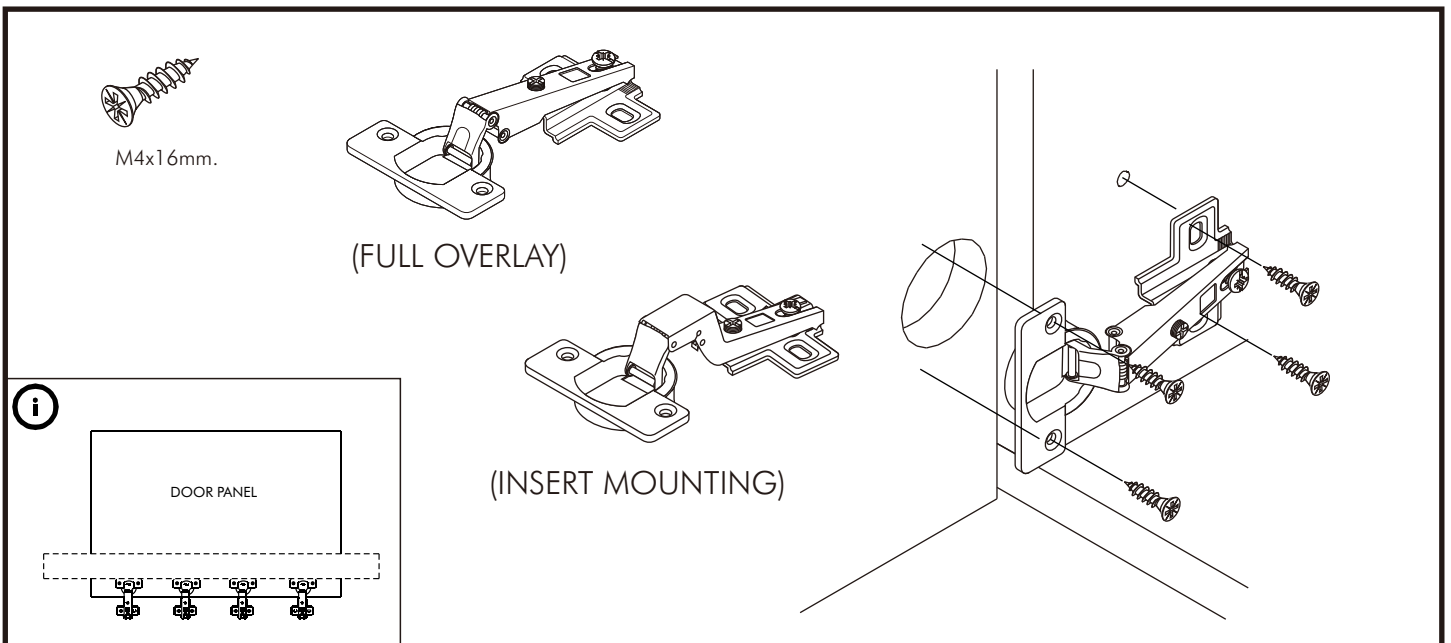

ORGANO

Wardrobe 3 drs

CONNECT SYSTEM

The Standard for identifying which mounted safety fall protection fitting to use **Note : That children's products must be installed with all anti-falling fittings.**

■ Mounted fall protection fittings

■ Category : Cabinet with open doors

■ Category : Chest of drawers

■ Category : Sliding door cabinet / Open cabinet

HARDWARE

-BODY SET

x 24

x 24