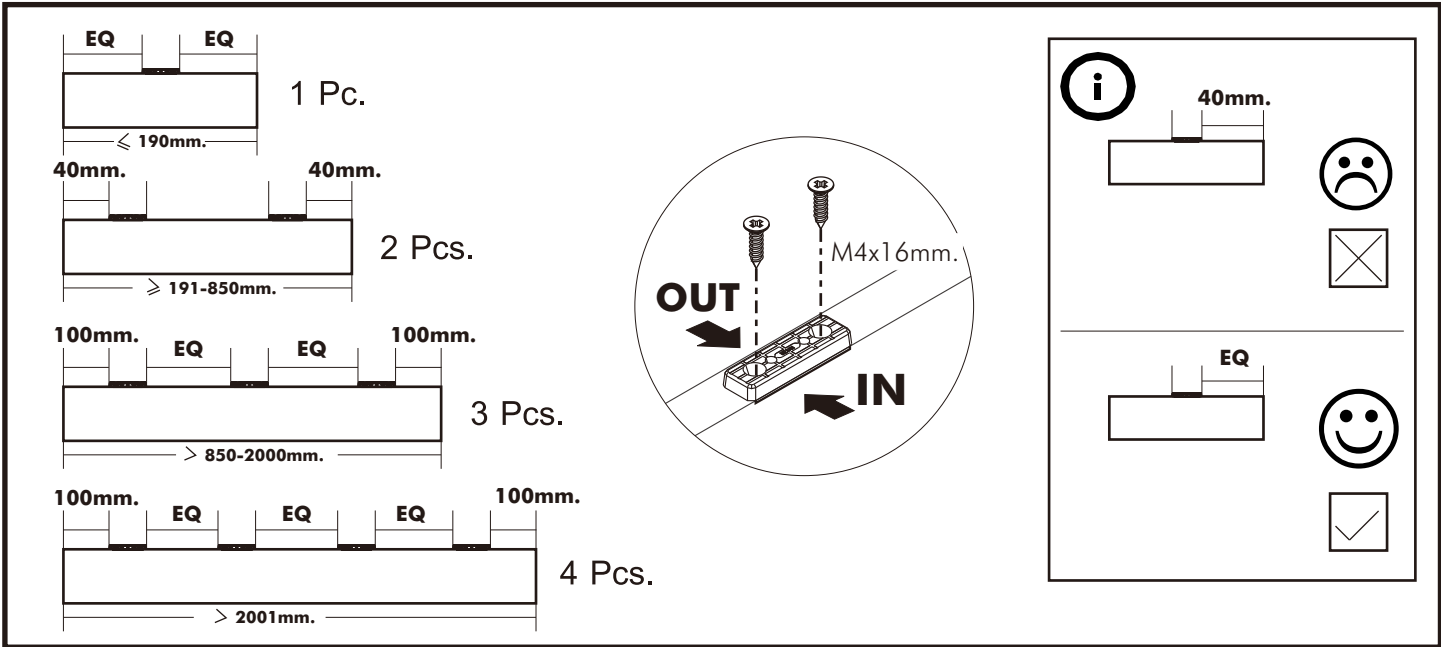

ORGANO

Wardrobe 3 drs

CONNECT SYSTEM

The Standard for identifying which mounted safety fall protection fitting to use **Note : That children's products must be installed with all anti-falling fittings.**

#8x35

x 50

x 9

x 12

x 2

x 1

x 2

x 2

-DOOR SET

(FULL OVERLAY)

x 8

(INSERT MOUNTING)

x 4

x 2

x 6

M4x16mm.

x 48

M4x25mm.(BLACK)

x 18

M4x35mm.

x 4

ASSEMBLY

-BODY SET

1.