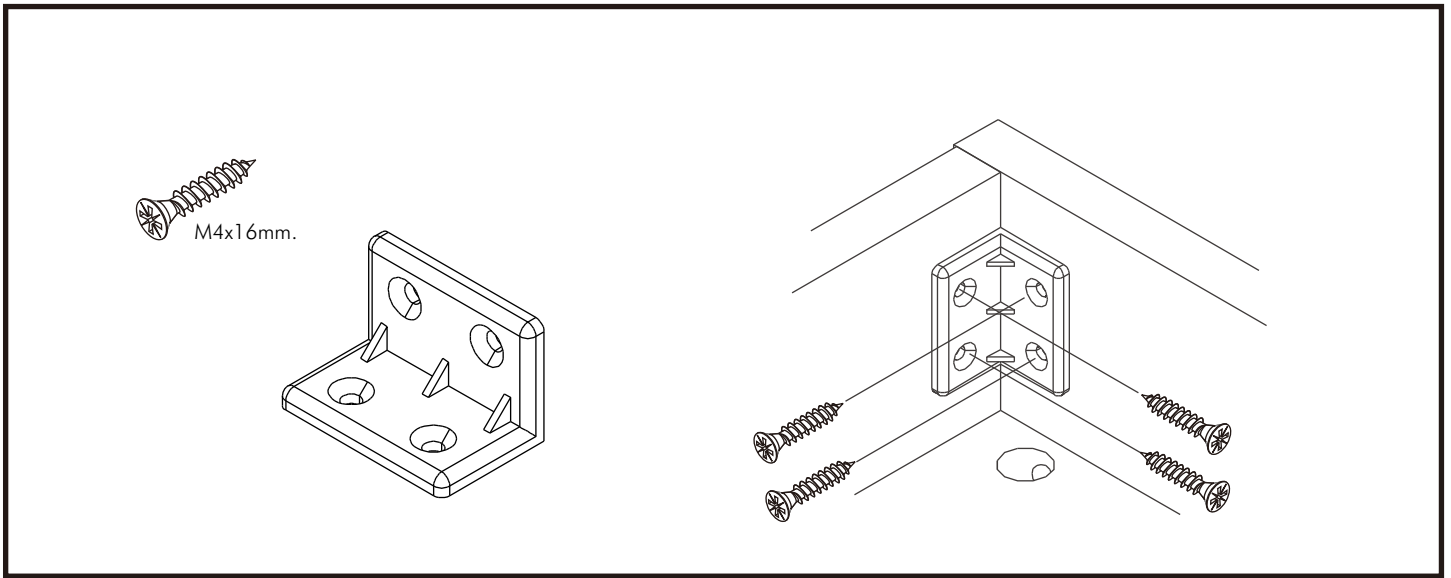

ORGANO

Wardrobe 3 drs

CONNECT SYSTEM

The Standard for identifying which mounted safety fall protection fitting to use **Note : That children's products must be installed with all anti-falling fittings.**

■ Mounted fall protection fittings

■ Category : Cabinet with open doors

■ Category : Chest of drawers

■ Category : Sliding door cabinet / Open cabinet

HARDWARE

-BODY SET

x 24

x 24