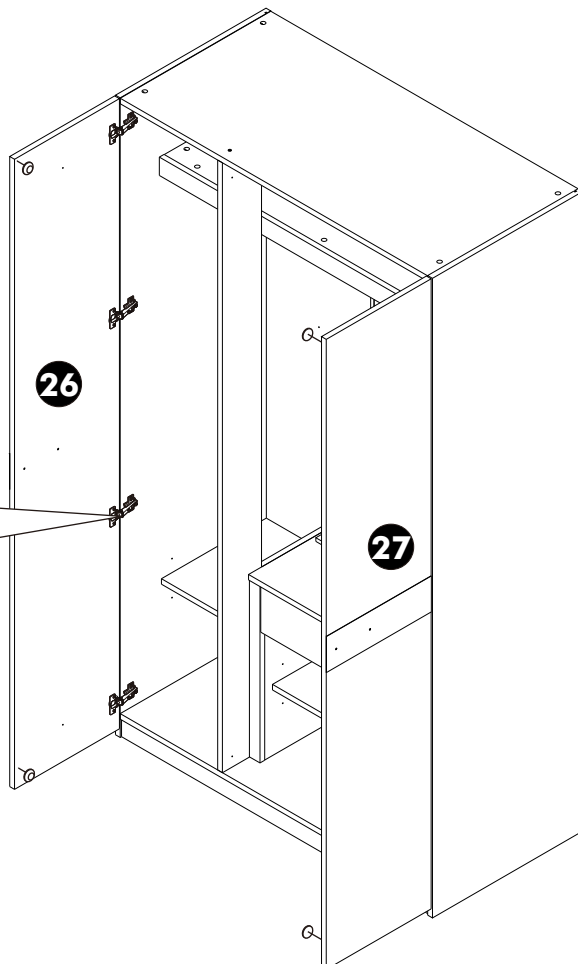

-DOOR SET

(FULL OVERLAY)

x 8

(INSERT MOUNTING)

x 4

x 2

x 6

M4x16mm.

x 48

M4x25mm.(BLACK)

x 18

M4x35mm.

x 4

ASSEMBLY

-BODY SET

1.

2.

3.

4.

5.

6.

7.

8.

9.

10.

11.

12.

15.

ASSEMBLY

-DOOR SET

16.

17.