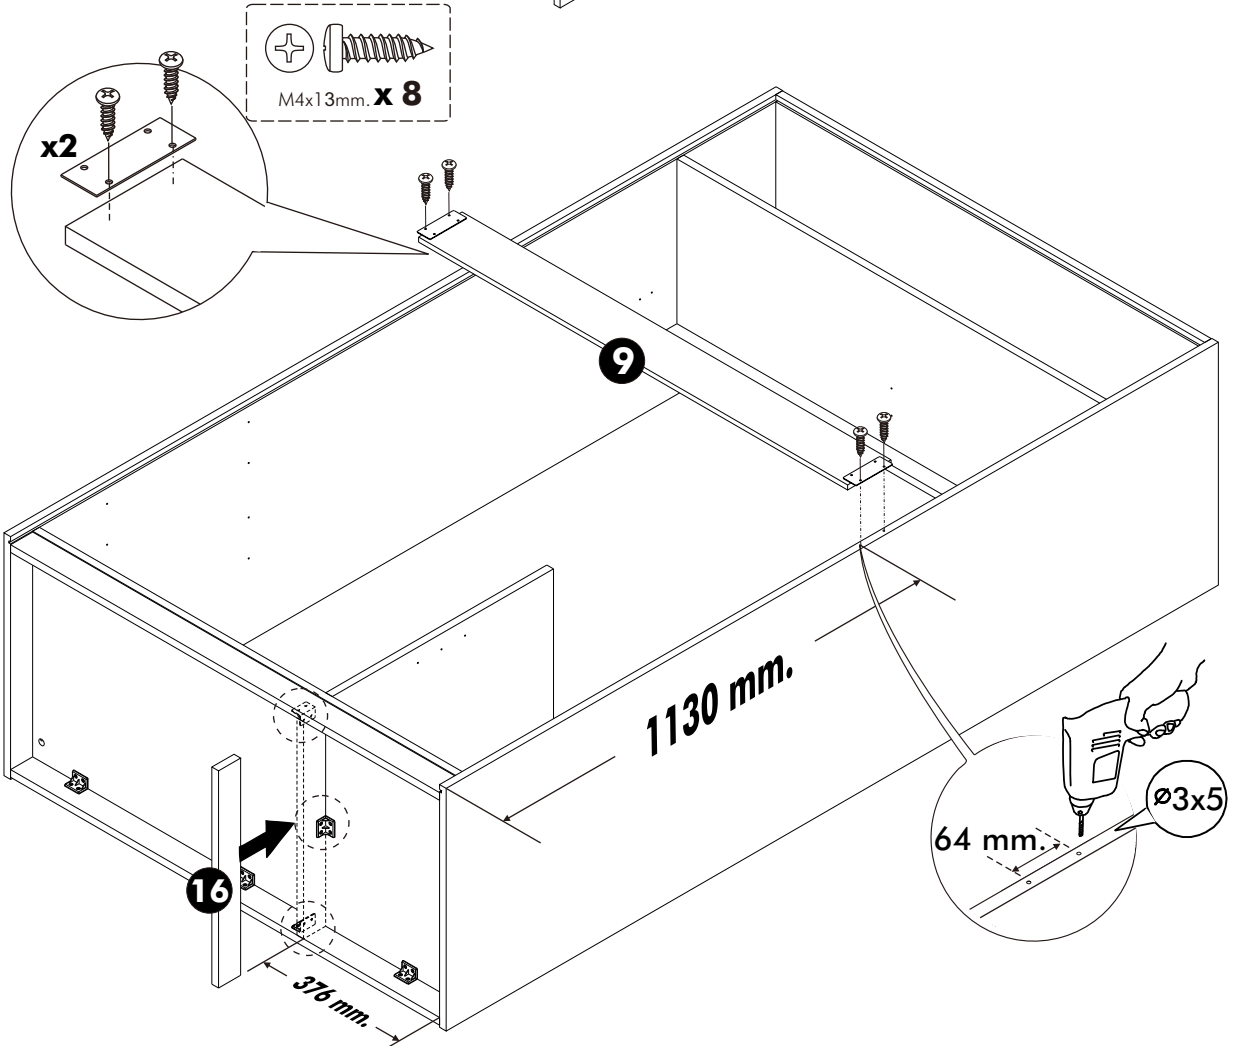

-DOOR SET

(FULL OVERLAY)

x 8

(INSERT MOUNTING)

x 4

x 2

x 6

M4x16mm.

x 48

M4x25mm.(BLACK)

x 18

M4x35mm.

x 4

ASSEMBLY

-BODY SET

1.

2.

3.

4.

5.

6.

7.

8.

9.