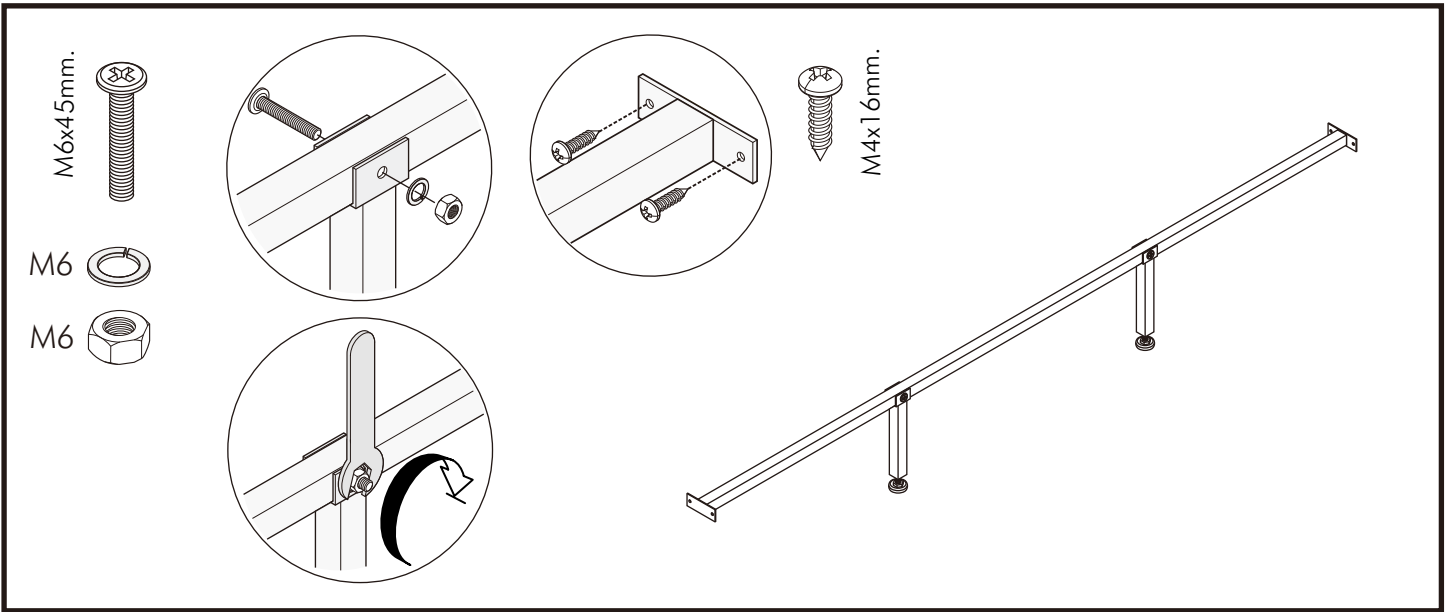

VIVO

BED 5 ft.

CONNECT SYSTEM

HARDWARE

-BODY SET

x 4

x 4

#8x35

x 12

x 8

No.1

x 3

#M6

x 4

#M6

x 4

No.10

x 1

x 12

M4x16mm.

x 24

M4x16mm.

x 43

M4x25mm.

-BODY SET

1.

2.

3.

4.