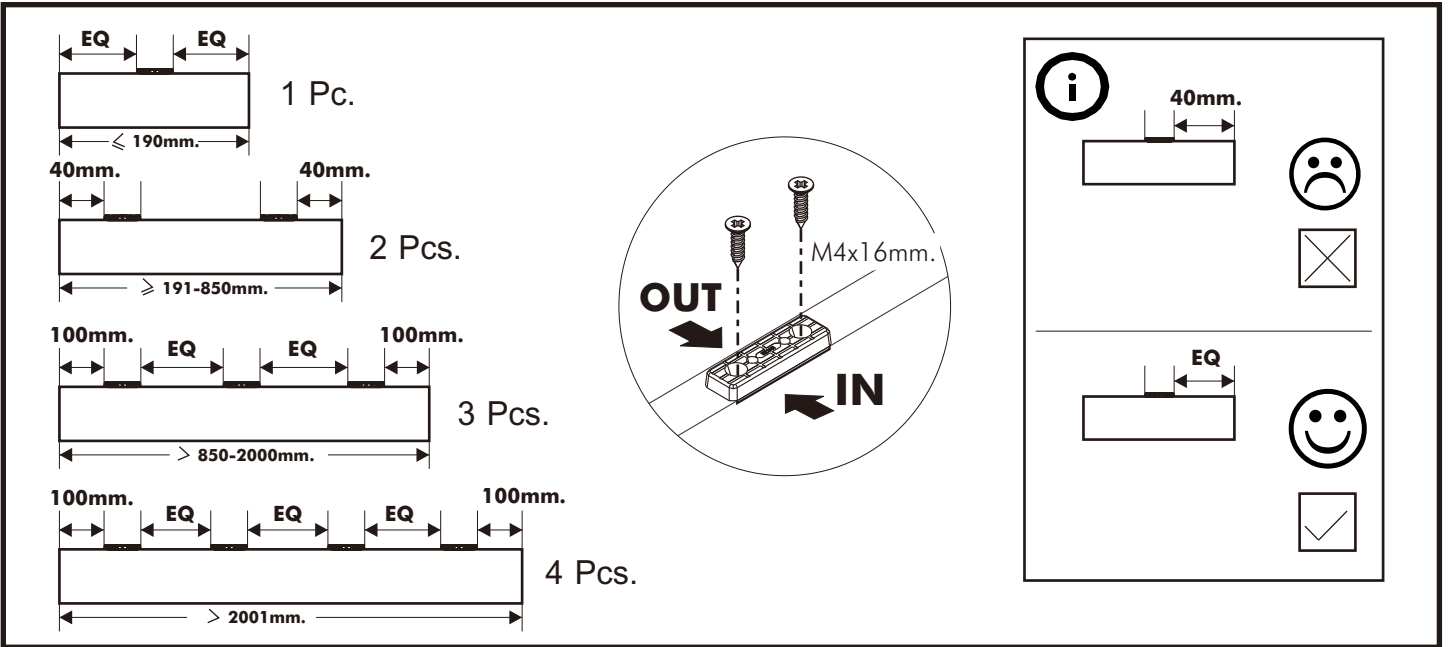

VIVO

BED 5 ft.

CONNECT SYSTEM

HARDWARE

-BODY SET

x 4

x 4

#8x35

x 12

x 8

No.1

x 3

#M6

x 4

#M6

x 4

No.10

x 1

x 12

M4x16mm.

x 24

M4x16mm.

x 43

M4x25mm.

-BODY SET

1.

2.

3.

4.