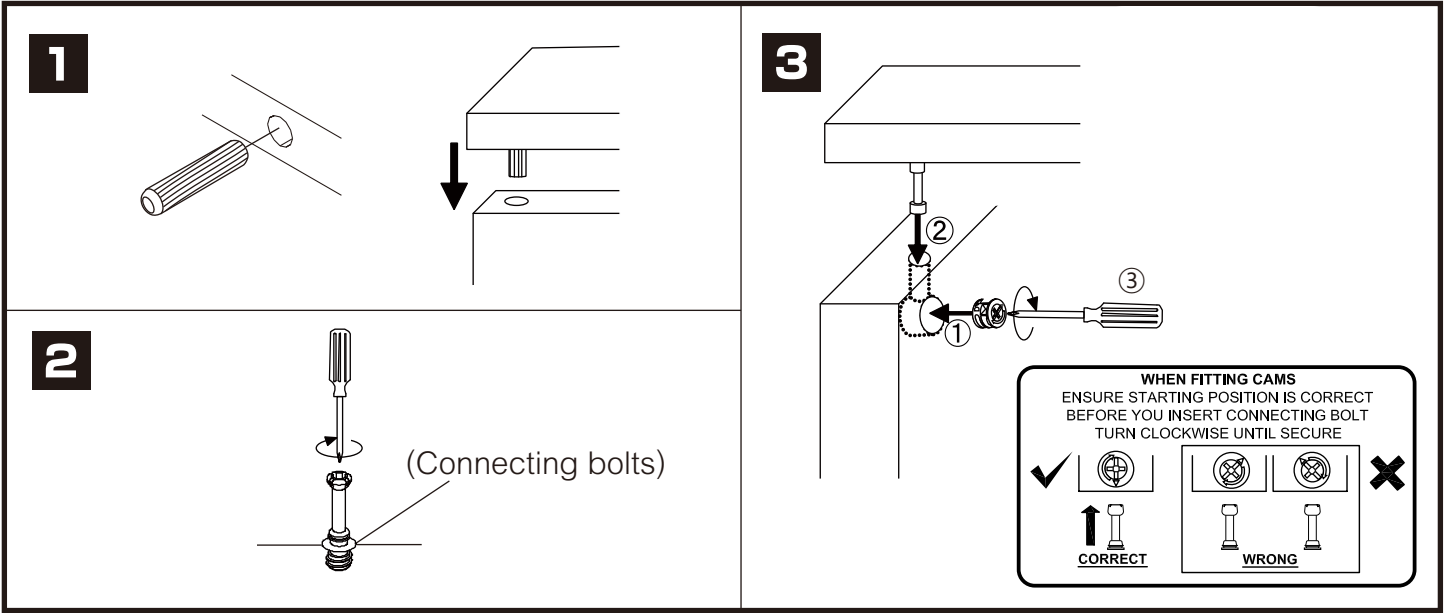

VIVO

BED 5 ft.

CONNECT SYSTEM

HARDWARE

-BODY SET

x 4

x 4

#8x35