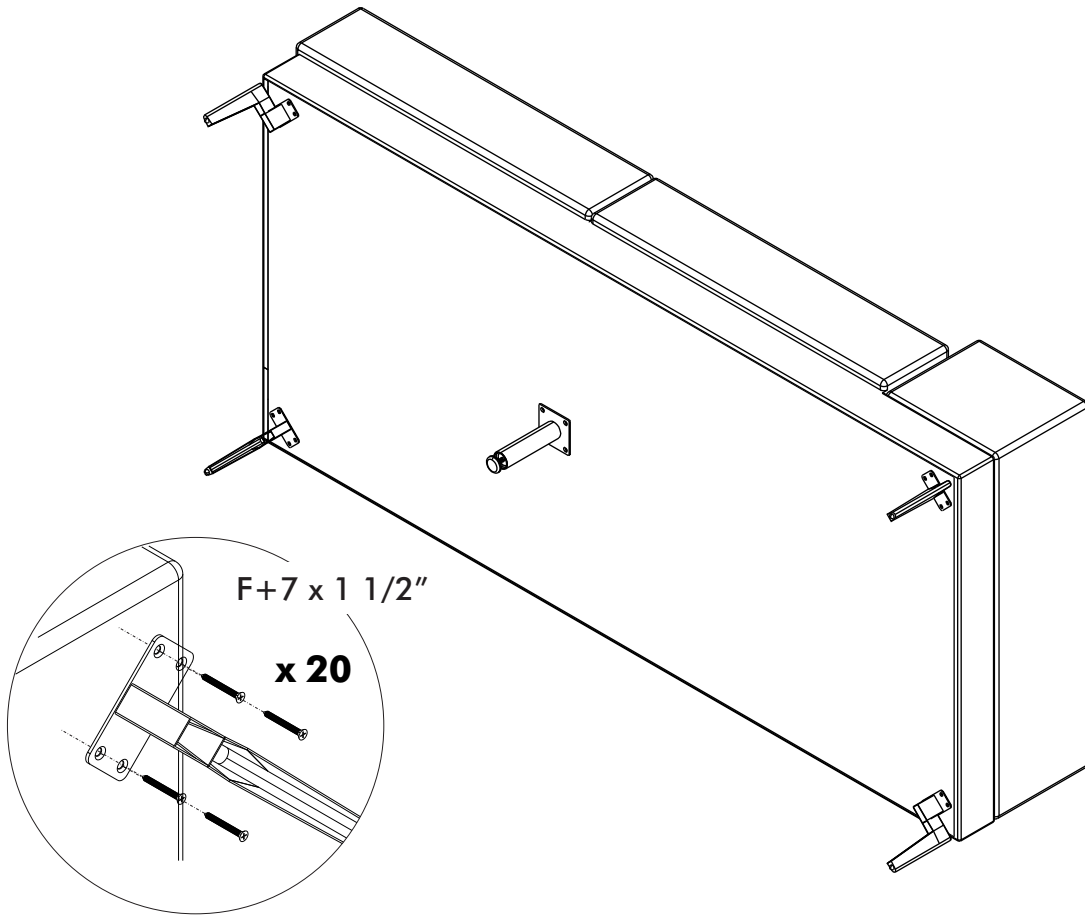

ASSEMBLY

1.