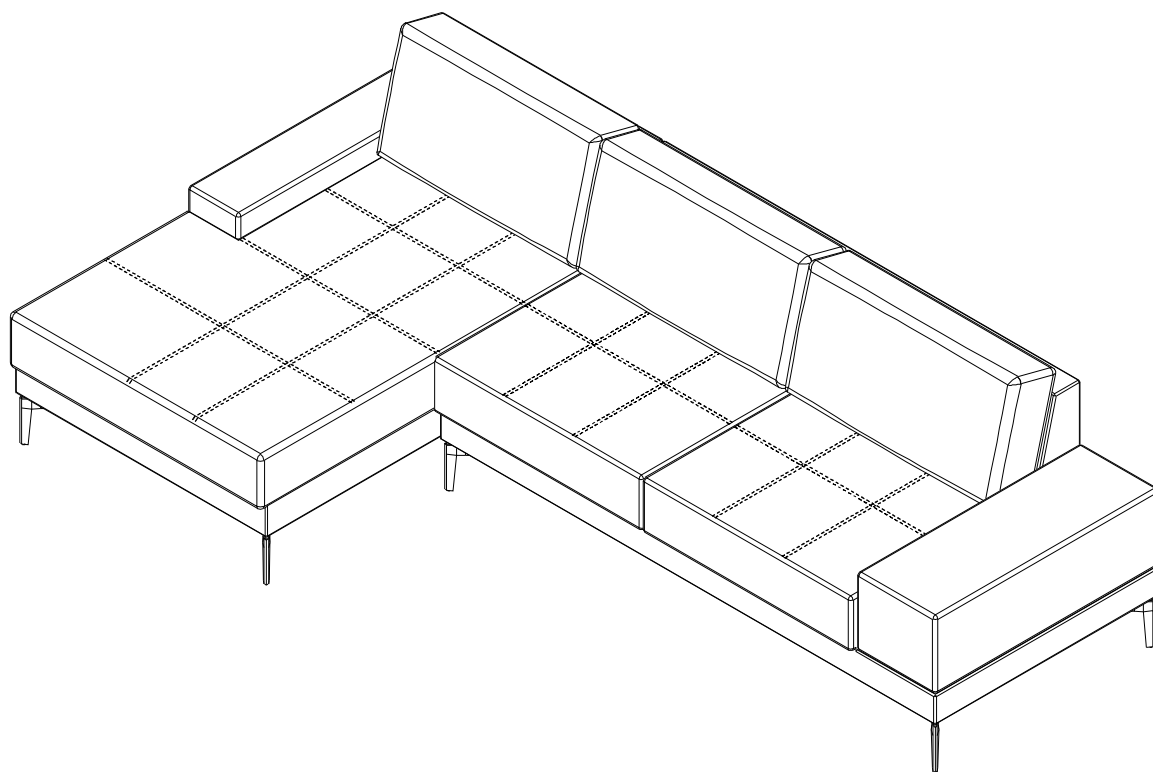

OZIM

SOFA L-SHAPE (R)

HARDWARE

F+7 x 1 1/2"

x 36

x 8

x 1

ASSEMBLY

1.

2.

3.