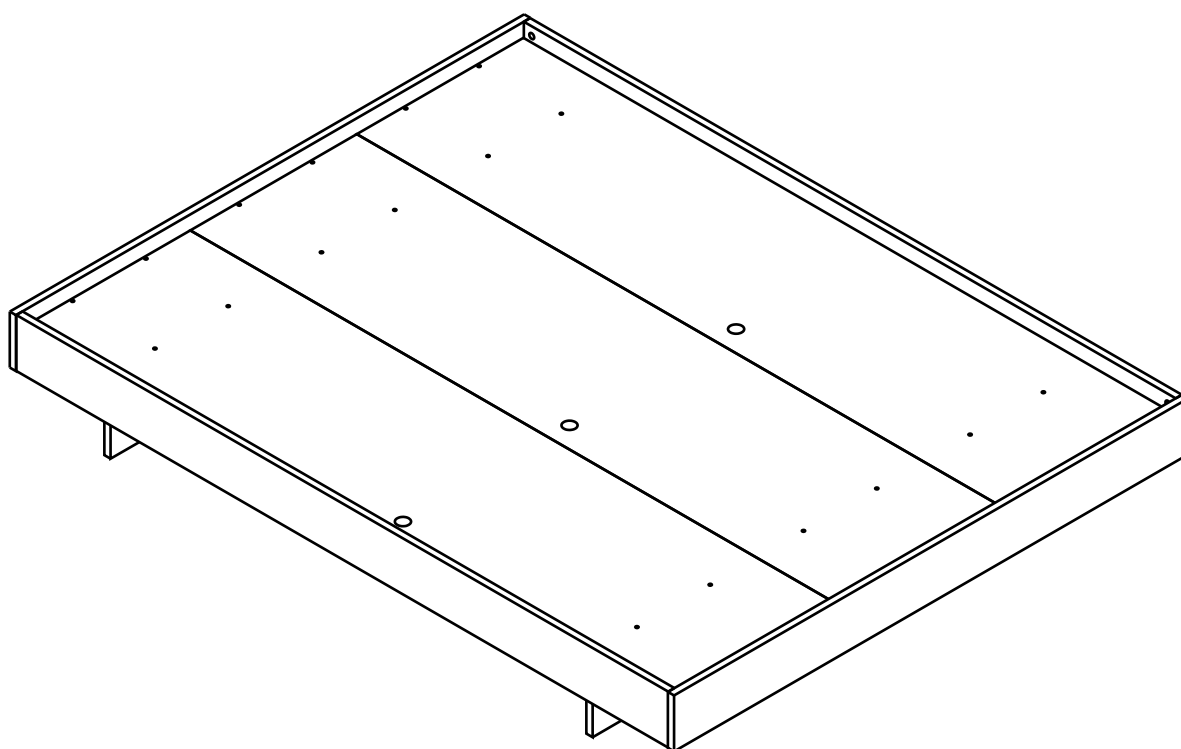

KOBE

BED 6 ft.

CONNECT SYSTEM

HARDWARE

-BODY SET

x 8

19 mm.

x 8

8*35

x 16

No.10

x 1

M6x45

x 2

#M6

x 2

#M6

x 2

x 8

M4x16

x 36

M4x30

x 58

M4x16mm.

x 16

x 8

1.

2.

3.

4.

5.

6.