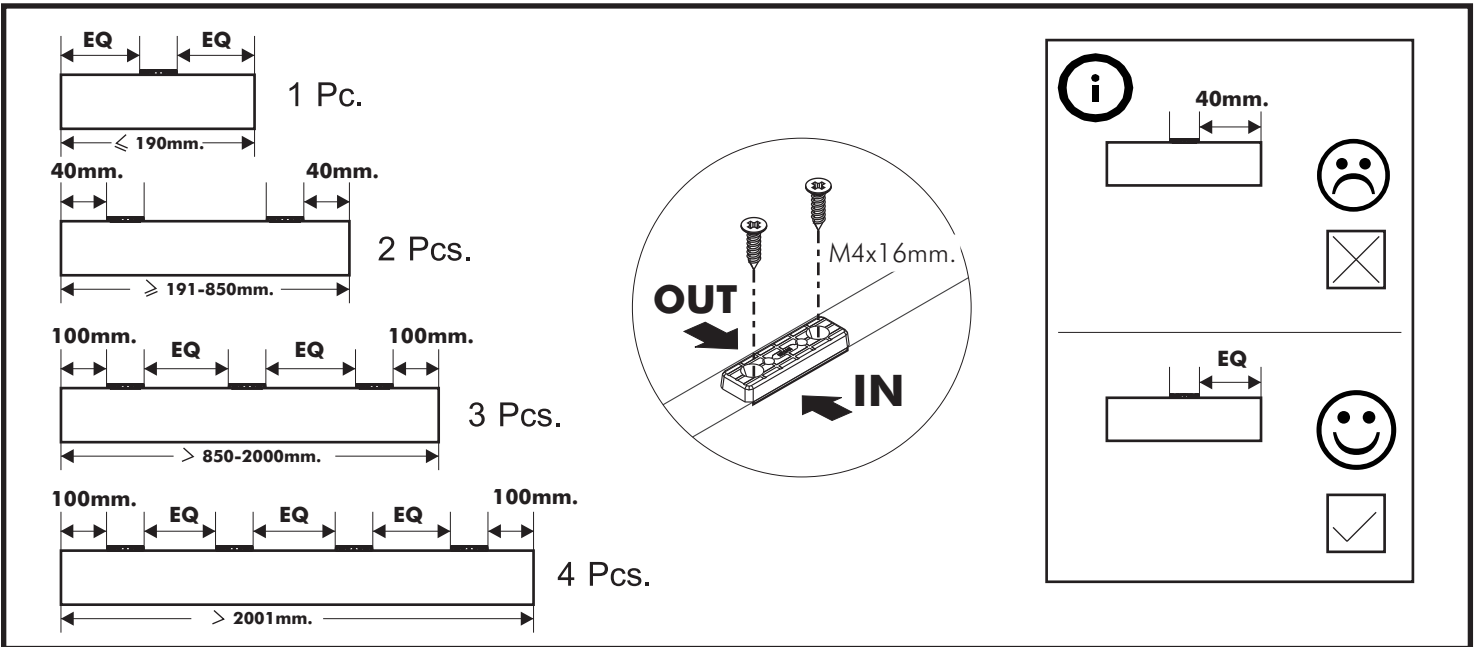

KOBE

BED 6 ft.

CONNECT SYSTEM

HARDWARE

-BODY SET

x 8

19 mm.

x 8

8*35

x 16

No.10

x 1

M6x45

x 2

#M6

x 2

#M6

x 2

x 8

M4x16

x 36

M4x30

x 58

M4x16mm.

x 16

x 8

1.

2.

3.

4.

5.

6.