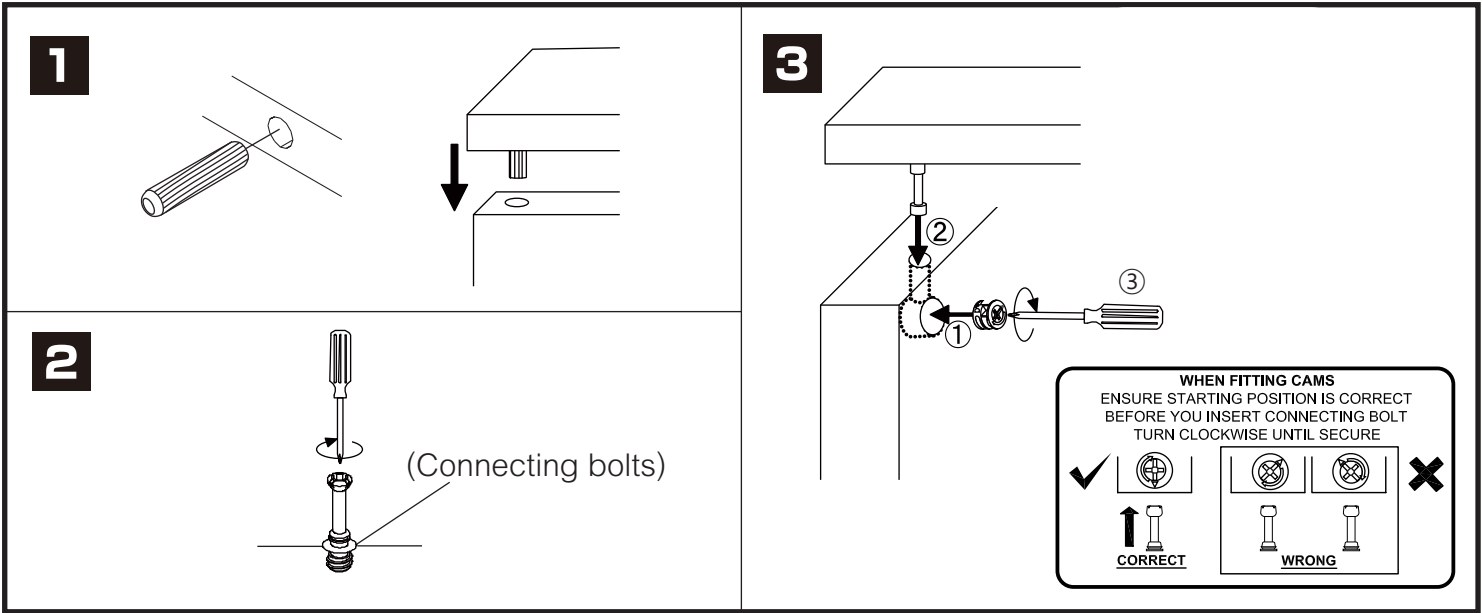

KOBE

BED 6 ft.

CONNECT SYSTEM

HARDWARE

-BODY SET

x 8

19 mm.

x 8