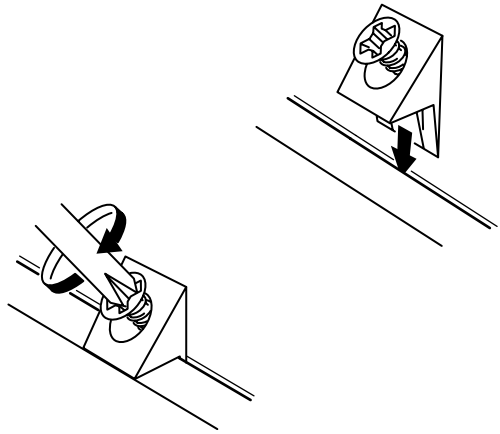

M4x16mm.

**OUT**

**IN**

**i**

40mm.

---

EQ

M3.5x20mm.

M4x16mm.

M3.5x20mm.

M4x16mm.

(FULL OVERLAY)

(HALF OVERLAY)

DOOR PANEL

**x2**

**The Standard for identifying which mounted safety fall protection fitting to use** **Note : That children's products must be installed with all anti-falling fittings.**