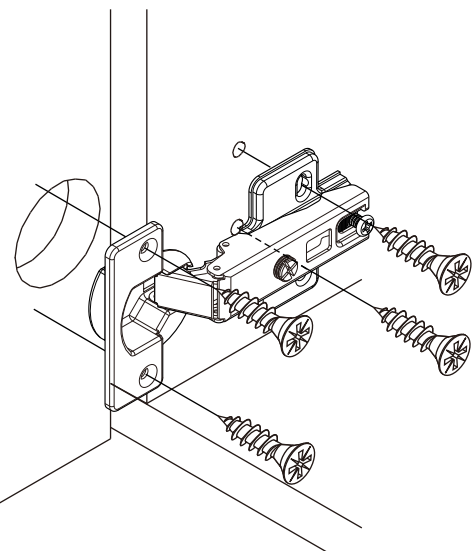

M4x16mm.

M3.5x20mm.

M4x16mm.

(FULL OVERLAY)

(HALF OVERLAY)

DOOR PANEL

**x2**

**The Standard for identifying which mounted safety fall protection fitting to use** **Note : That children's products must be installed with all anti-falling fittings.**