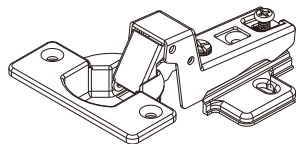

M4x16mm.

**OUT**

**IN**

**i**

40mm.

---

EQ

M3.5x20mm.

M4x16mm.

M3.5x20mm.

M4x16mm.

(FULL OVERLAY)

(HALF OVERLAY)

DOOR PANEL

**x2**

**The Standard for identifying which mounted safety fall protection fitting to use** **Note : That children's products must be installed with all anti-falling fittings.**