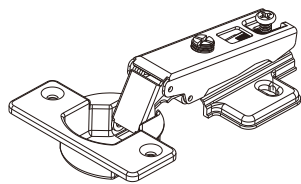

M4x16mm.

**OUT**

**IN**

**i**

40mm.

---

EQ

M3.5x20mm.

M4x16mm.

M3.5x20mm.

M4x16mm.

(FULL OVERLAY)

(HALF OVERLAY)

DOOR PANEL

**x2**

**The Standard for identifying which mounted safety fall protection fitting to use** **Note : That children's products must be installed with all anti-falling fittings.**