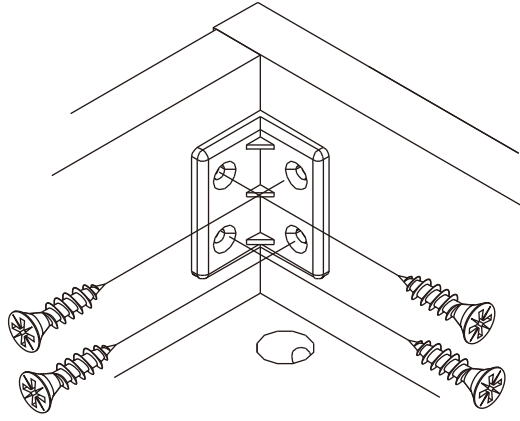

M4x16mm.

**OUT**

**IN**

**i**

40mm.

---

EQ

M3.5x20mm.

M4x16mm.

M3.5x20mm.

M4x16mm.

(FULL OVERLAY)

(HALF OVERLAY)

DOOR PANEL

**x2**

**The Standard for identifying which mounted safety fall protection fitting to use** **Note : That children's products must be installed with all anti-falling fittings.**