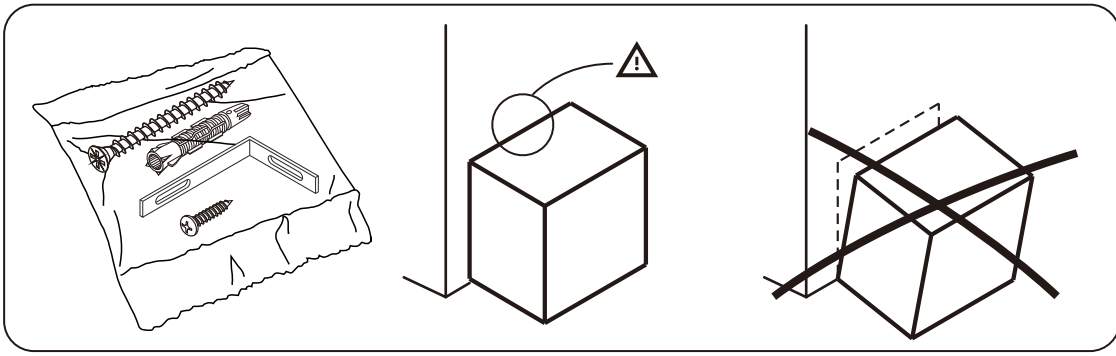

M4x16mm.

M3.5x20mm.

M4x16mm.

(FULL OVERLAY)

(HALF OVERLAY)

DOOR PANEL

**x2**

**The Standard for identifying which mounted safety fall protection fitting to use** **Note : That children's products must be installed with all anti-falling fittings.**