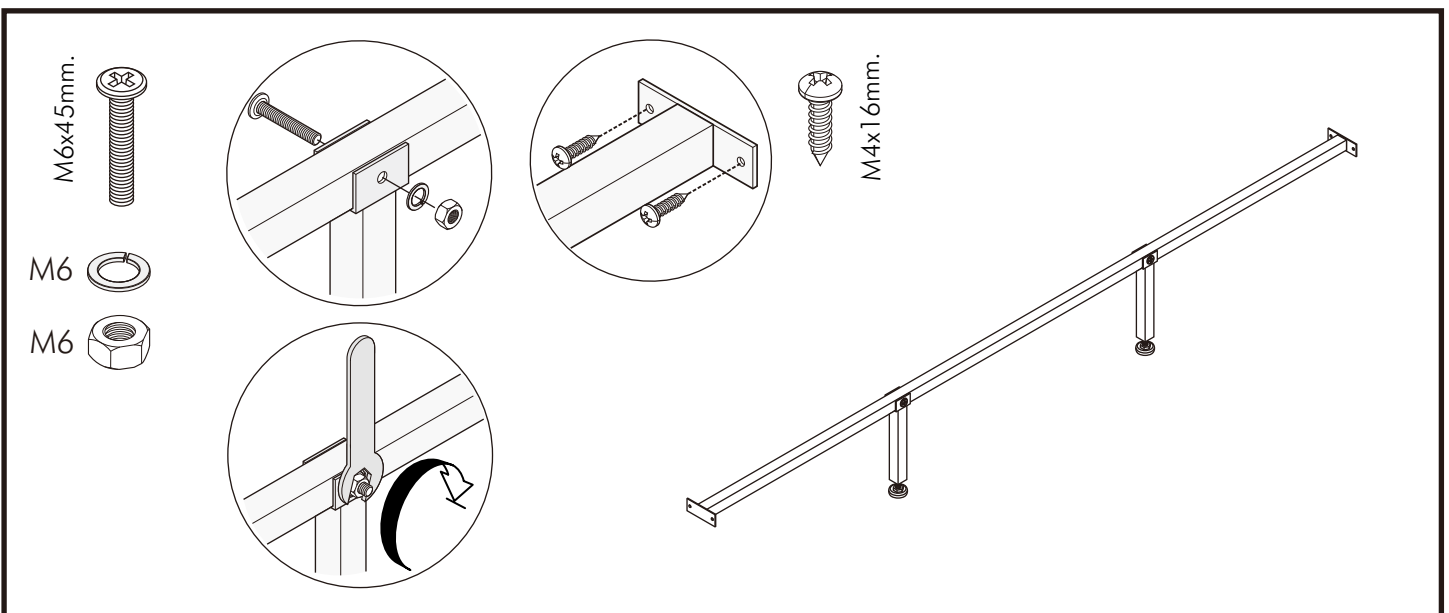

ORGANO

BED 5 ft.

BED 6 ft.

CONNECT SYSTEM

HARDWARE

-BODY SET

x 4

x 4

#8x35

x 8

x 2

No.1

x 3

#M6

x 4

#M6

x 4

No.10

x 1

x 17

M4x16mm.

x 34

M4x30mm.

x 48

M4x16mm.

x 19

#M6x45

x 4

JCB-L4 M6x60

x 4/4

ASSEMBLY

-BODY SET