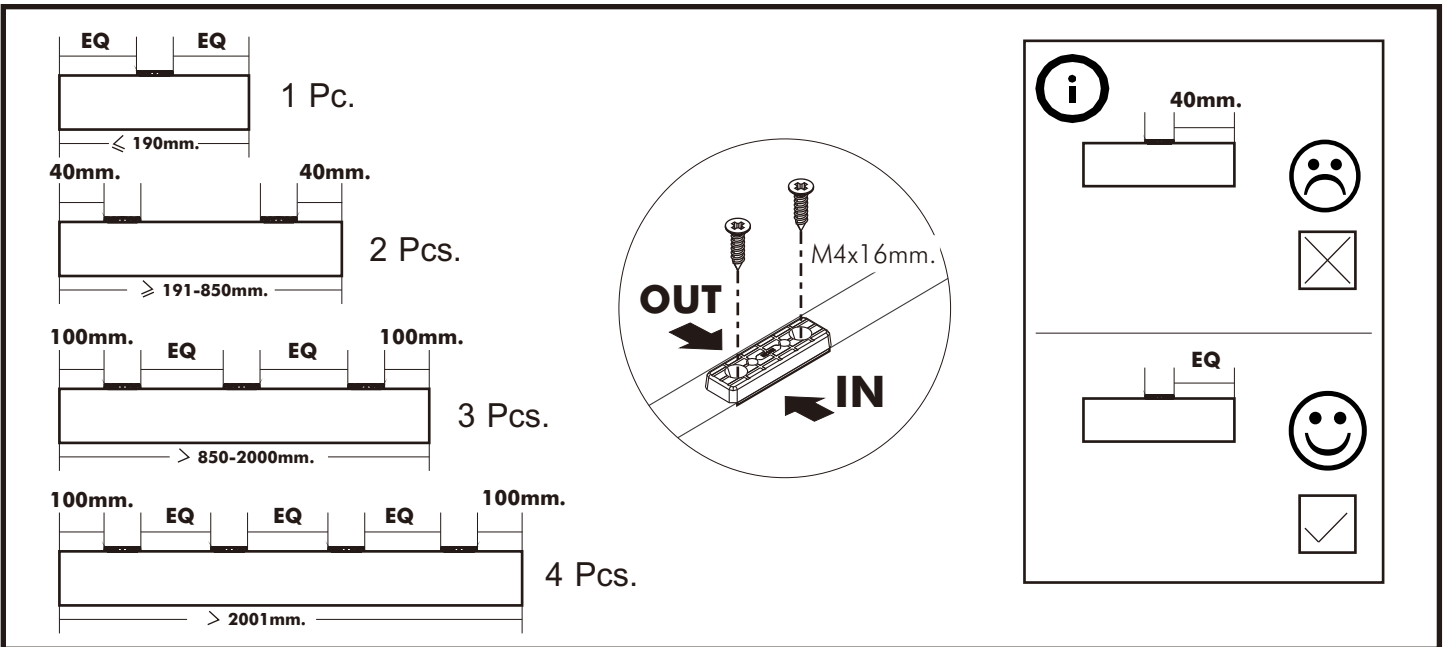

ORGANO

BED 5 ft.

BED 6 ft.

CONNECT SYSTEM

HARDWARE

-BODY SET

x 4

x 4

#8x35

x 8

x 2

No.1

x 3

#M6

x 4

#M6

x 4

No.10

x 1

x 17

M4x16mm.

x 34

M4x30mm.

x 48

M4x16mm.

x 19

#M6x45

x 4

JCB-L4 M6x60

x 4/4

ASSEMBLY

-BODY SET