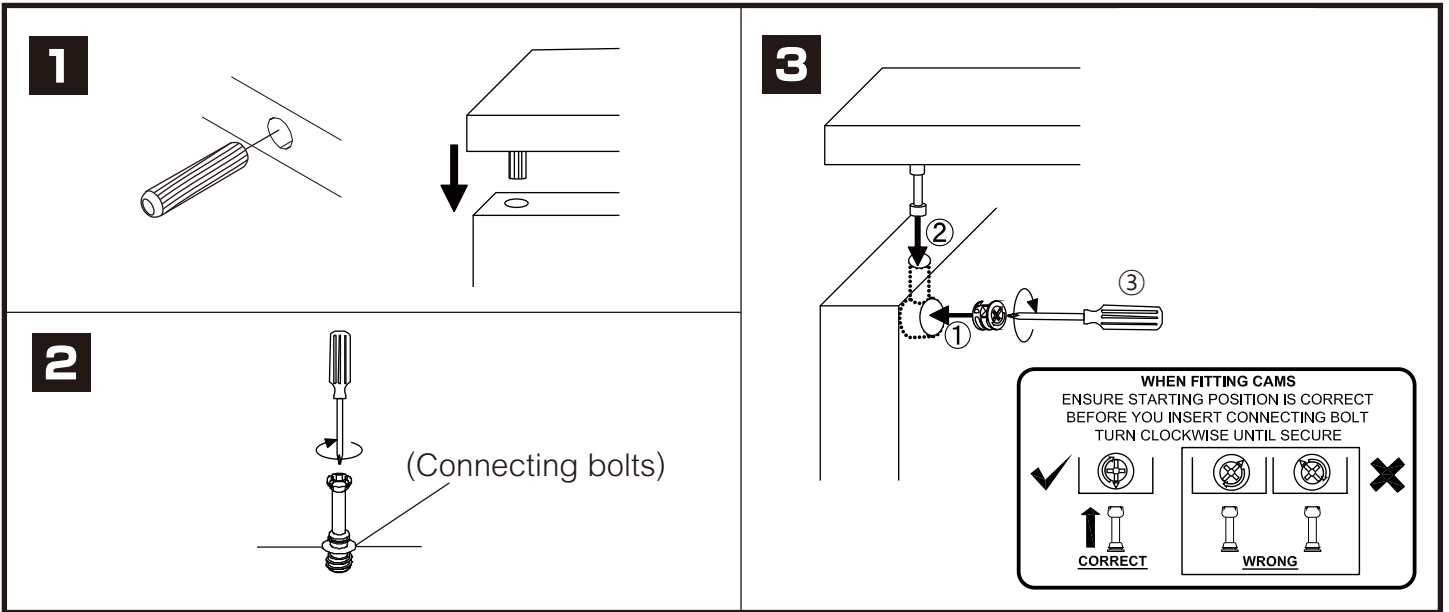

ORGANO

BED 5 ft.

BED 6 ft.

CONNECT SYSTEM

HARDWARE

-BODY SET

x 4

x 4