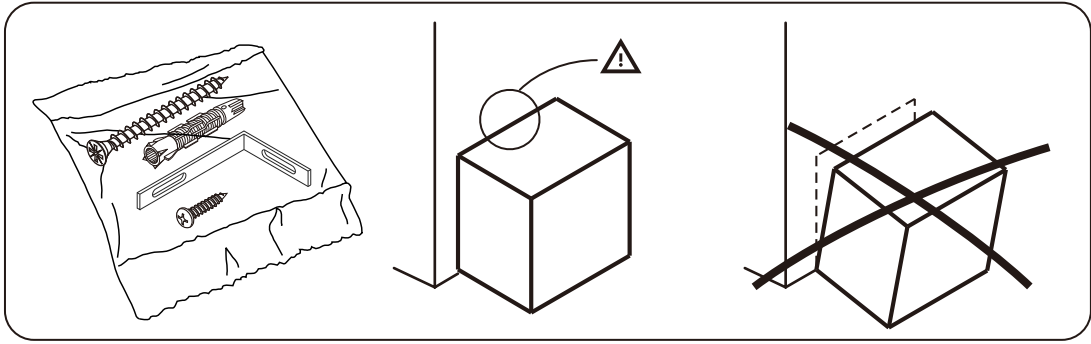

↑
CORRECT

✗

WRONG

- 1 Pc. $\leq 190\text{mm}$
- 2 Pcs. $\geq 191-850\text{mm}$
- 3 Pcs. $850-2000\text{mm}$
- 4 Pcs. $> 2001\text{mm}$

i

M3.5x13mm.

1

37mm.

2

(FULL OVERLAY)

(HALF OVERLAY)

The Standard for identifying which mounted safety fall protection fitting to use **Note : That children's products must be installed with all anti-falling fittings.**

Mounted fall protection fittings