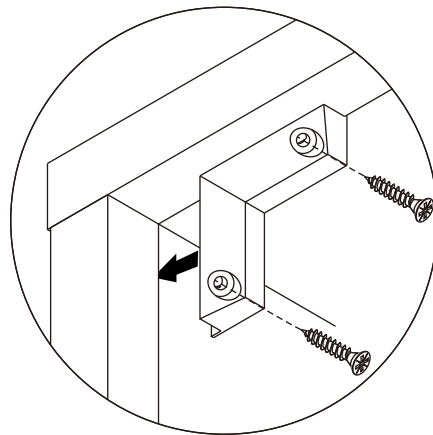

ORGANO

Wardrobe 4 drs

CONNECT SYSTEM

1

2

3

WHEN FITTING CAMS
ENSURE STARTING POSITION IS CORRECT
BEFORE YOU INSERT CONNECTING BOLT
TURN CLOCKWISE UNTIL SECURE

✓

↑
CORRECT

✗

WRONG

- 1 Pc. $\leq 190\text{mm}$
- 2 Pcs. $\geq 191-850\text{mm}$
- 3 Pcs. $850-2000\text{mm}$
- 4 Pcs. $> 2001\text{mm}$

i

M3.5x13mm.

1

37mm.

2

(FULL OVERLAY)

(HALF OVERLAY)

The Standard for identifying which mounted safety fall protection fitting to use **Note : That children's products must be installed with all anti-falling fittings.**

Mounted fall protection fittings