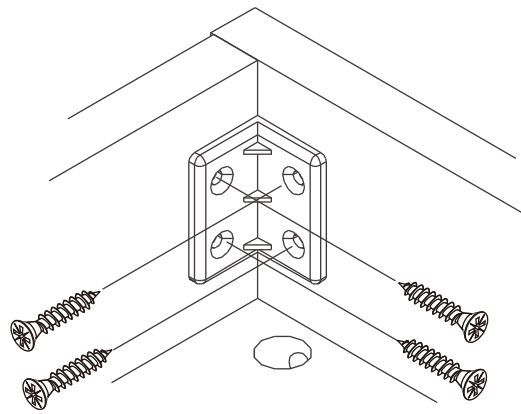

ORGANO

Wardrobe 4 drs

CONNECT SYSTEM

1

2

3

WHEN FITTING CAMS
ENSURE STARTING POSITION IS CORRECT
BEFORE YOU INSERT CONNECTING BOLT
TURN CLOCKWISE UNTIL SECURE

✓

↑
CORRECT

✗

WRONG

- 1 Pc. $\leq 190\text{mm}$
- 2 Pcs. $\geq 191-850\text{mm}$
- 3 Pcs. $850-2000\text{mm}$
- 4 Pcs. $> 2001\text{mm}$

i

M3.5x13mm.

1

37mm.

2

(FULL OVERLAY)

(HALF OVERLAY)

The Standard for identifying which mounted safety fall protection fitting to use **Note : That children's products must be installed with all anti-falling fittings.**

Mounted fall protection fittings