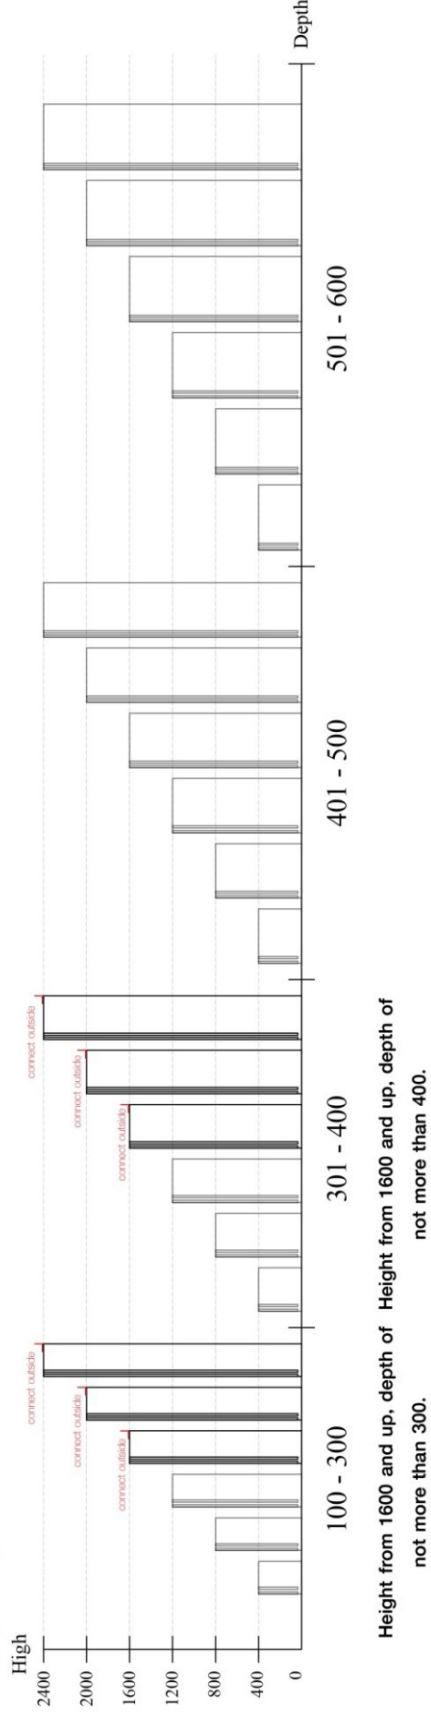

Category : Sliding door cabinet / Open cabinet