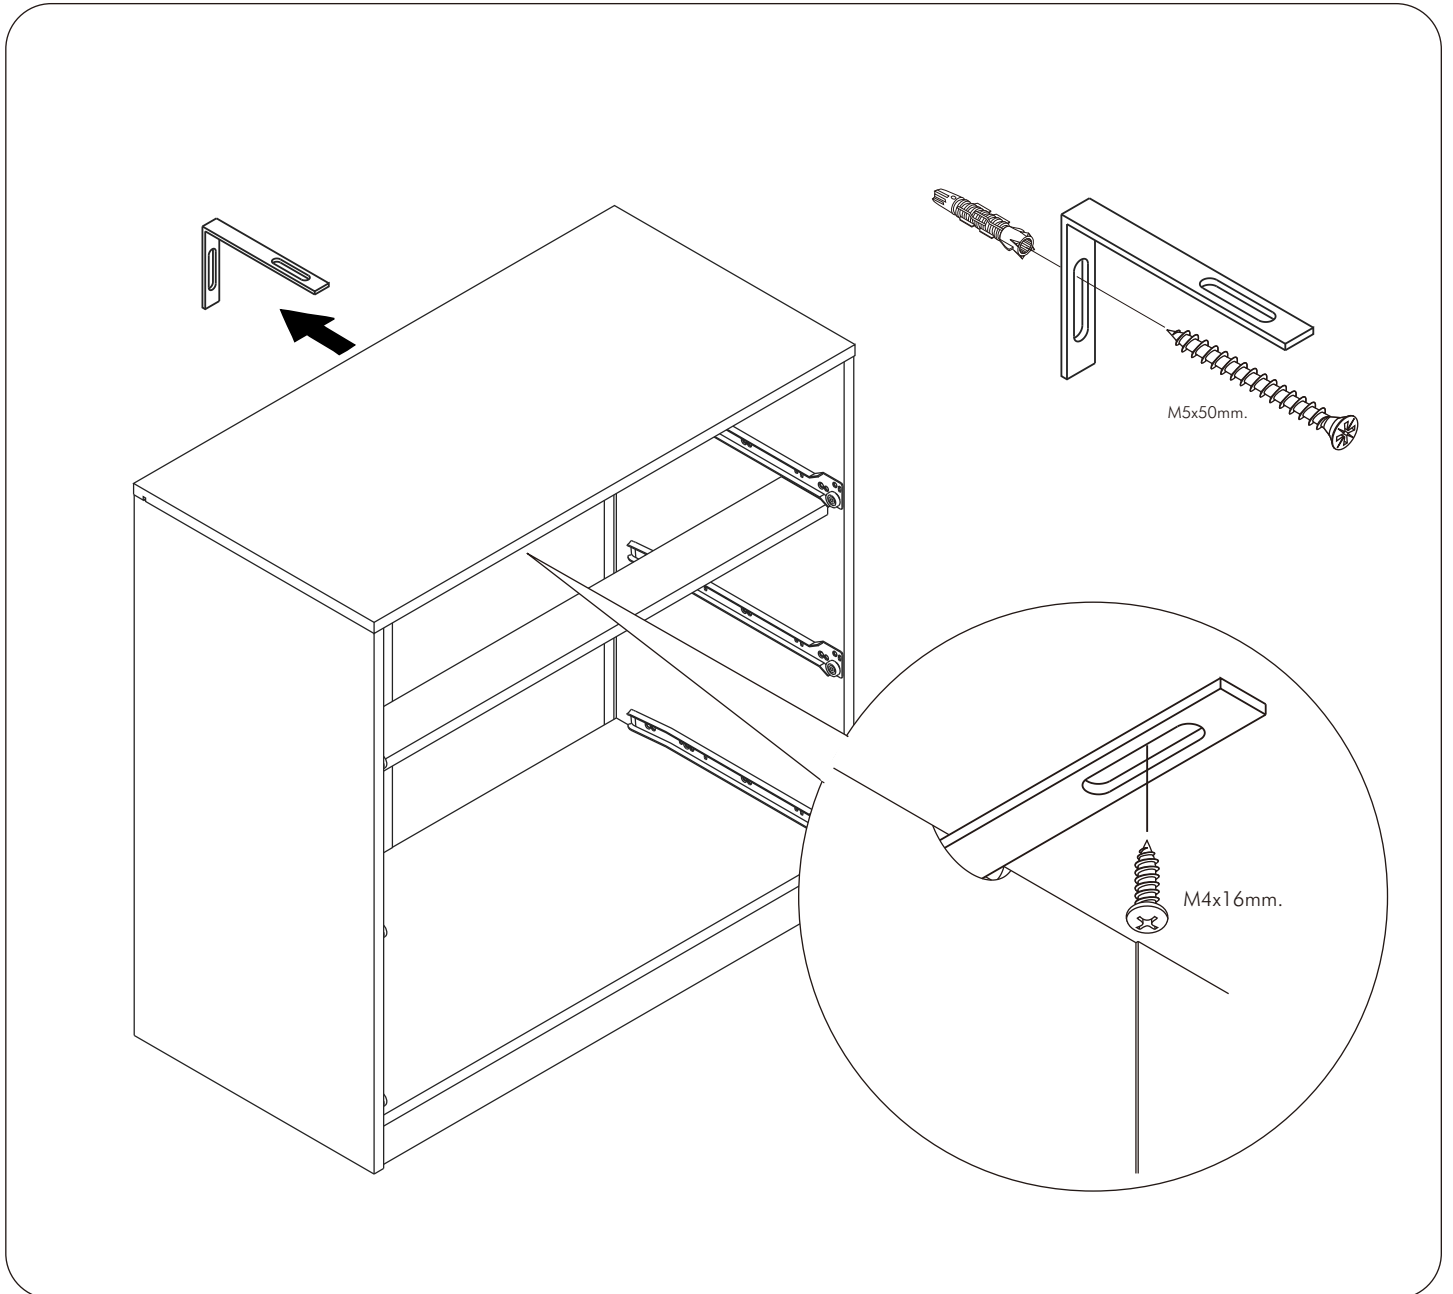

2

(FULL OVERLAY)

(HALF OVERLAY)

The Standard for identifying which mounted safety fall protection fitting to use **Note : That children's products must be installed with all anti-falling fittings.**

Mounted fall protection fittings

Category : Cabinet with open doors

Category : Chest of drawers

Category : Sliding door cabinet / Open cabinet

HARDWARE

-BODY SET

x 25

x 25

#8x35