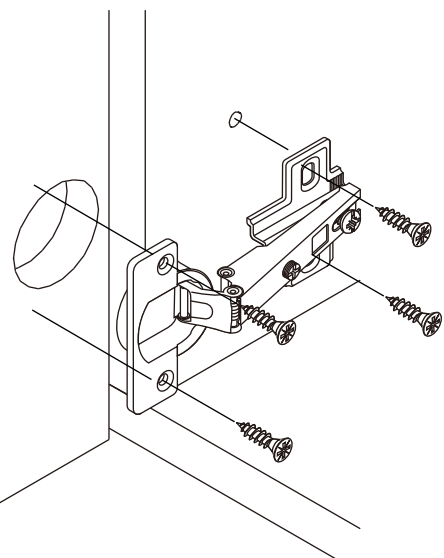

ORGANO

Wardrobe 4 drs

CONNECT SYSTEM

1

2

3

WHEN FITTING CAMS
ENSURE STARTING POSITION IS CORRECT
BEFORE YOU INSERT CONNECTING BOLT
TURN CLOCKWISE UNTIL SECURE

✓

↑
CORRECT

✗

WRONG

- 1 Pc. $\leq 190\text{mm}$
- 2 Pcs. $\geq 191-850\text{mm}$
- 3 Pcs. $850-2000\text{mm}$
- 4 Pcs. $> 2001\text{mm}$

i

M3.5x13mm.

1

37mm.

2

(FULL OVERLAY)

(HALF OVERLAY)

The Standard for identifying which mounted safety fall protection fitting to use **Note : That children's products must be installed with all anti-falling fittings.**

Mounted fall protection fittings