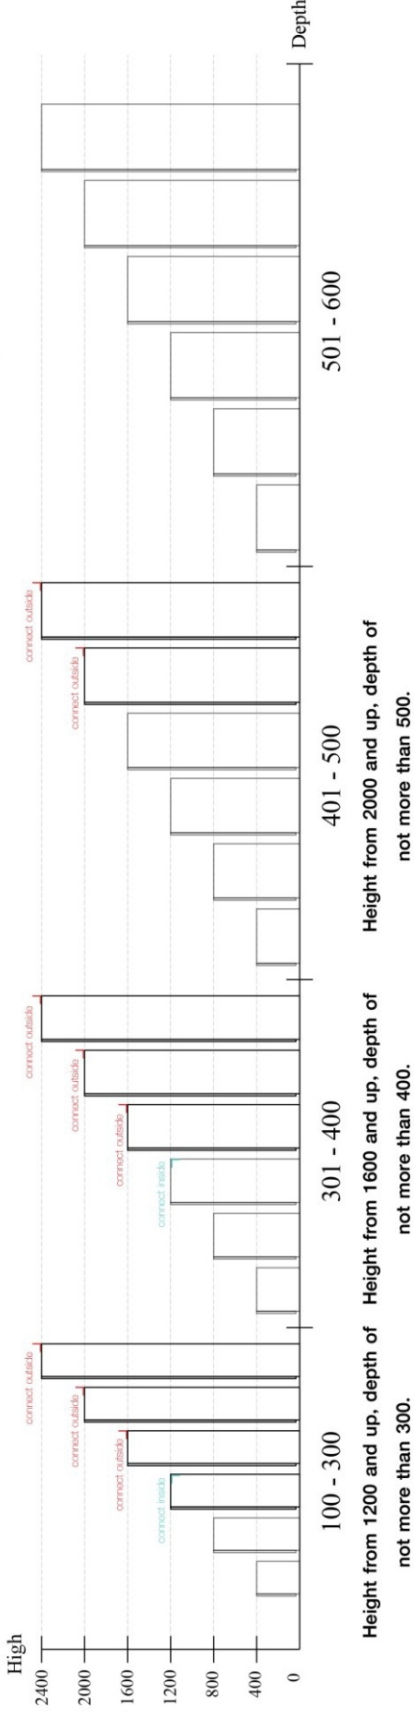

The Standard for identifying which mounted safety fall protection fitting to use **Note : That children's products must be installed with all anti-falling fittings.**

Mounted fall protection fittings

Category : Cabinet with open doors