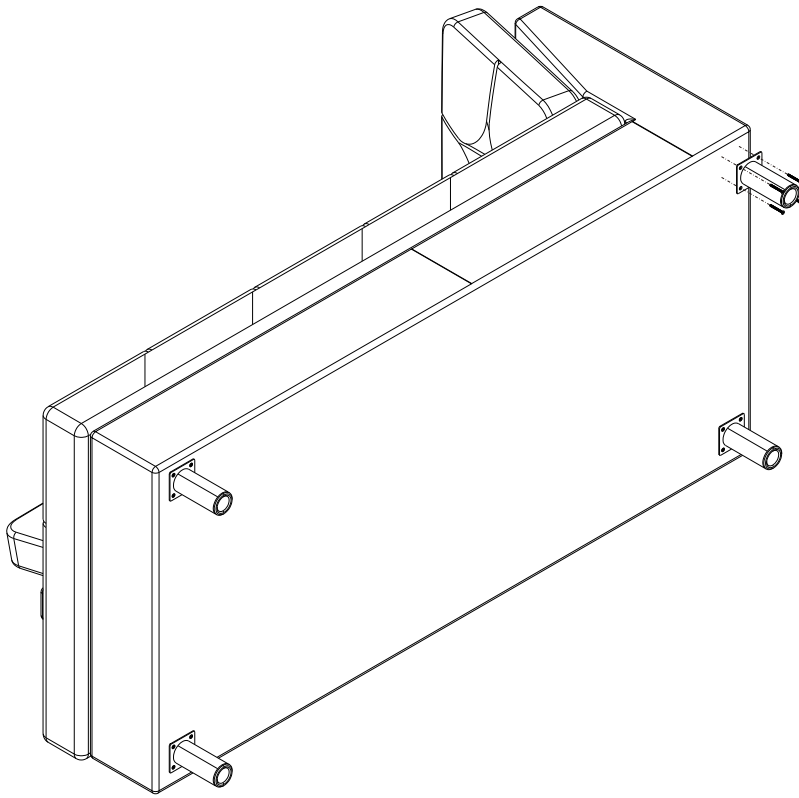

OVIRA

SOFA L-SHAPE (R)

HARDWARE

P+8 x 1"

x 32

ASSEMBLY

1.

2.