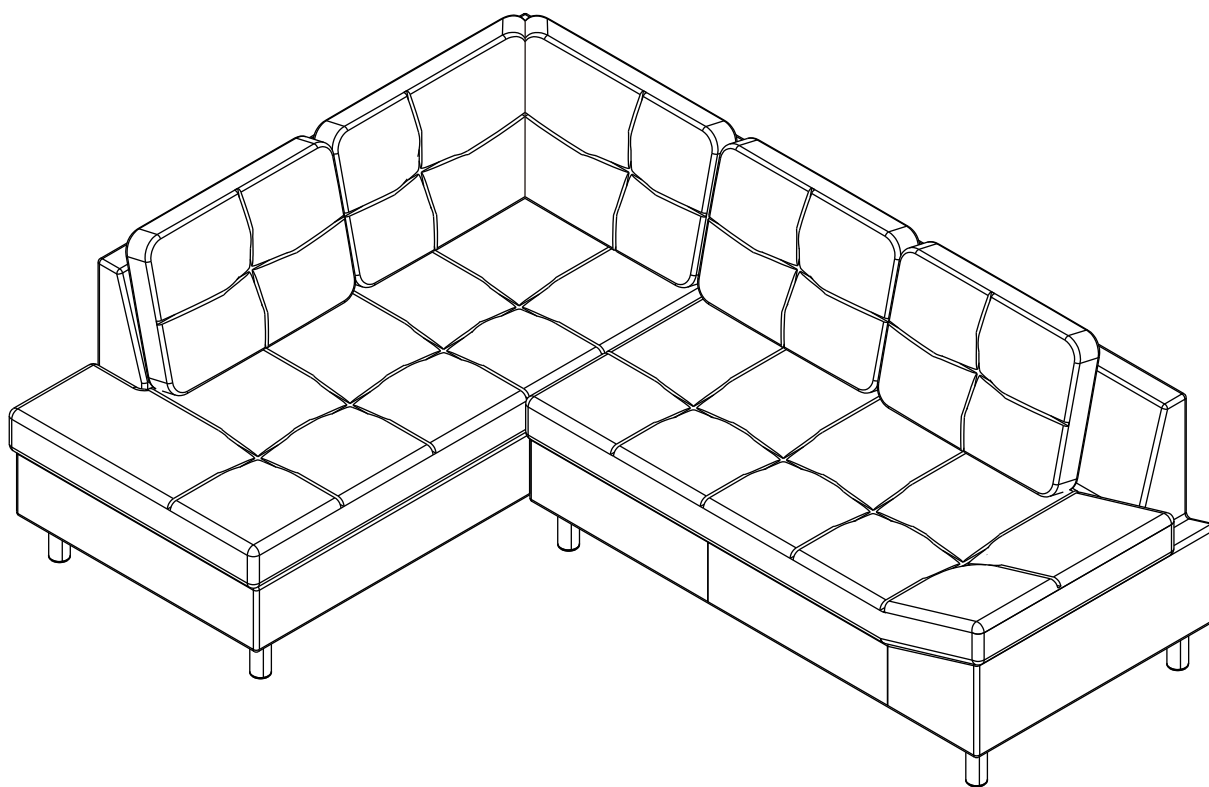

OVIRA

SOFA L-SHAPE (R)

HARDWARE

P+8 x 1"

x 32

ASSEMBLY

1.

2.

3.