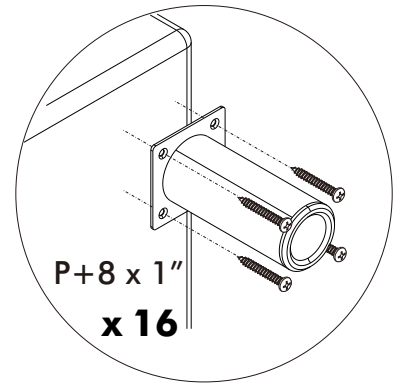

OVIRA

SOFA L-SHAPE (R)

HARDWARE

P+8 x 1"

x 32

ASSEMBLY

1.

2.