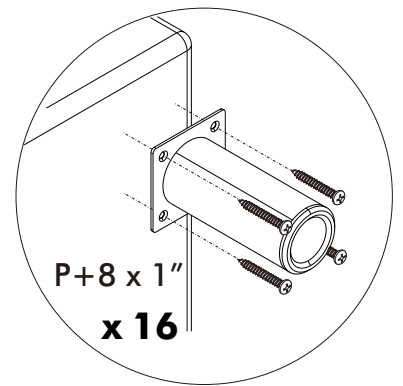

OVIRA

SOFA L-SHAPE (R)

HARDWARE

P+8 x 1"

x 32

ASSEMBLY

1.

2.