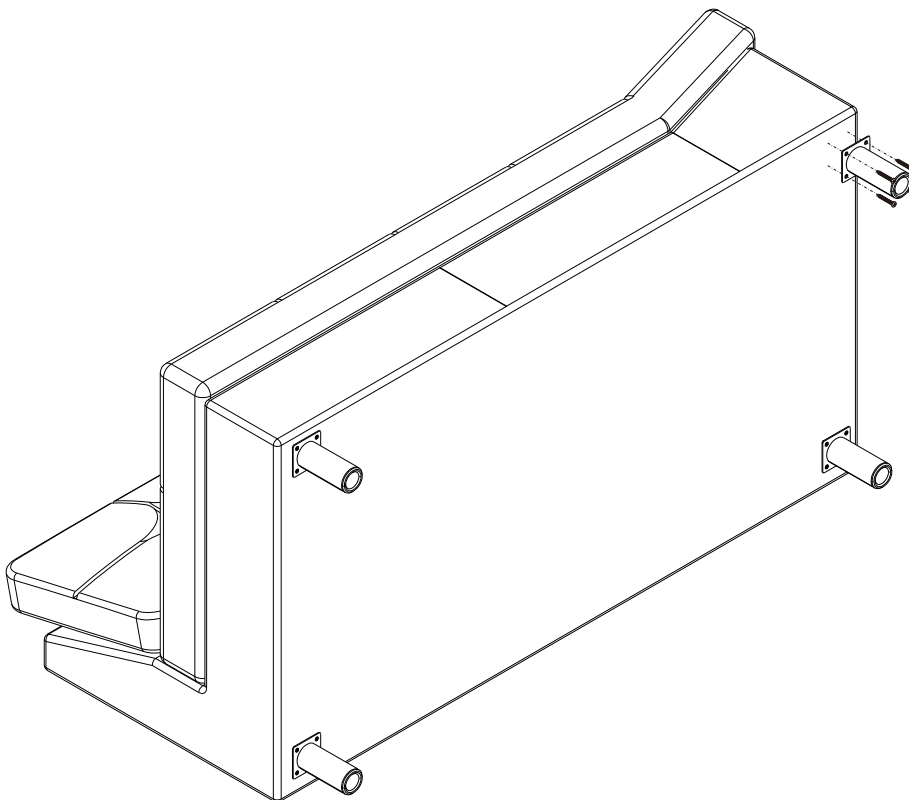

OVIRA

SOFA L-SHAPE (R)

HARDWARE

P+8 x 1"

x 32

ASSEMBLY

1.

2.