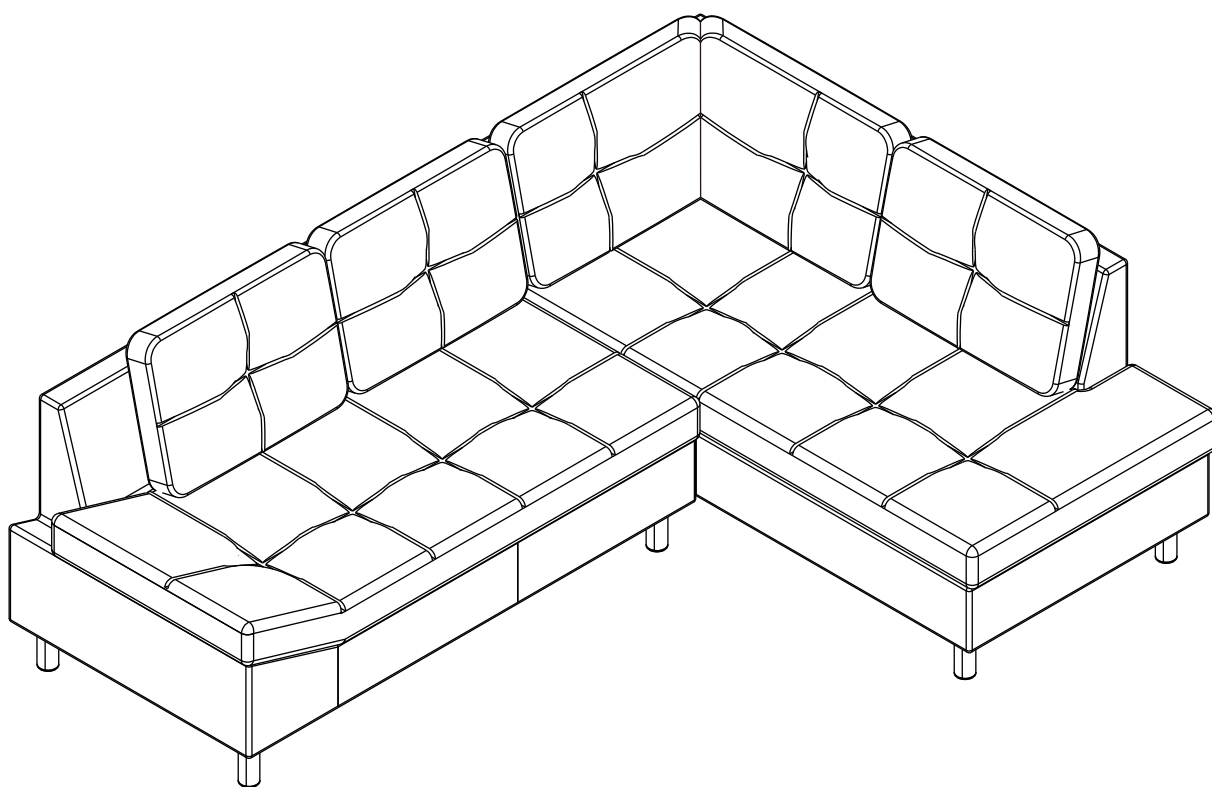

OVIRA

SOFA L-SHAPE (L)

HARDWARE

P+8 x 1"

x 32

ASSEMBLY

1.

2.

3.