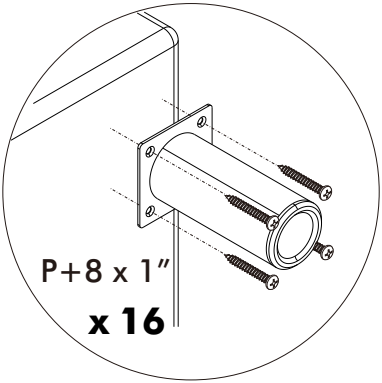

OVIRA

SOFA L-SHAPE (L)

HARDWARE

P+8 x 1"

x 32

ASSEMBLY

1.

2.