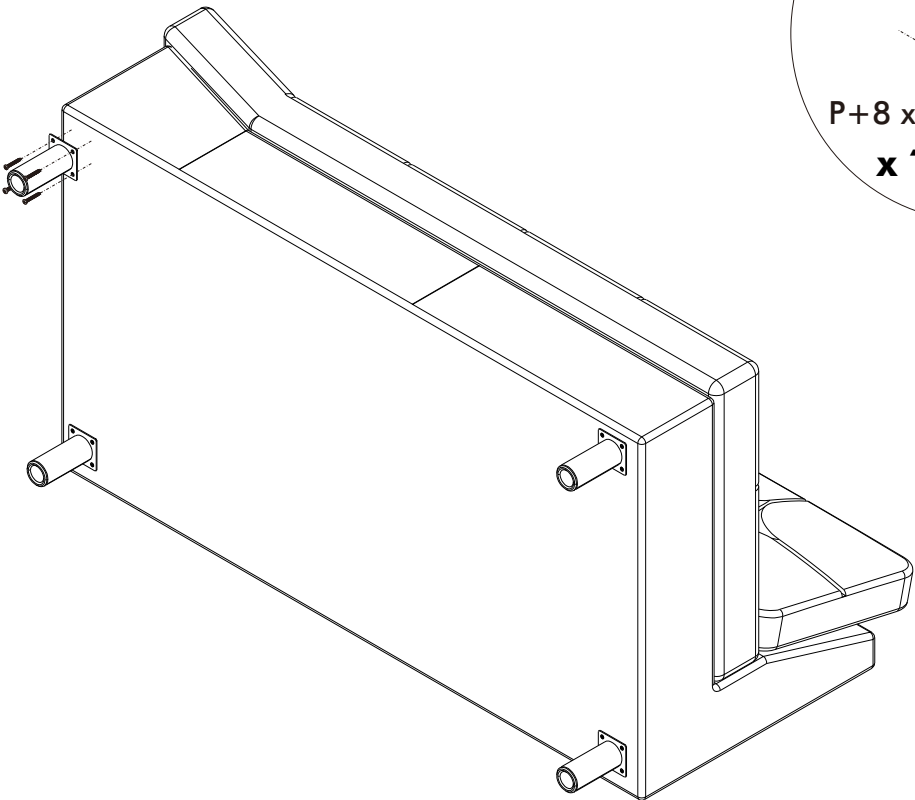

OVIRA

SOFA L-SHAPE (L)

HARDWARE

P+8 x 1"

x 32

ASSEMBLY

1.

2.