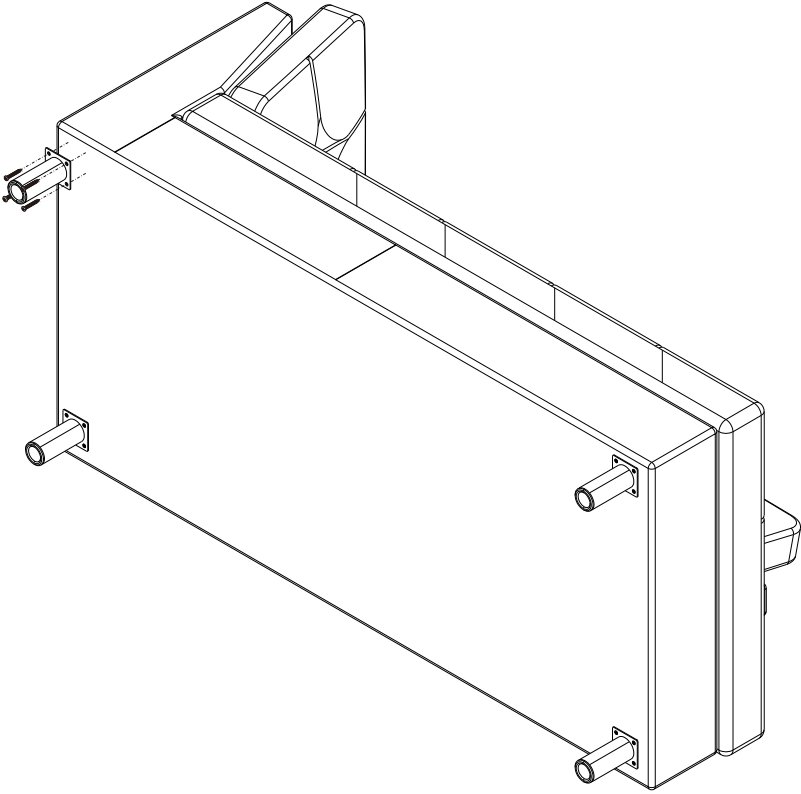

OVIRA

SOFA L-SHAPE (L)

HARDWARE

P+8 x 1"

x 32

ASSEMBLY

1.

2.