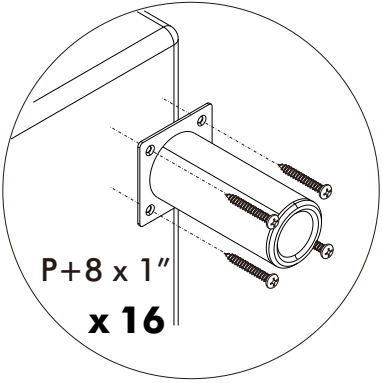

OVIRA

SOFA L-SHAPE (L)

HARDWARE

P+8 x 1"

x 32

ASSEMBLY

1.

2.