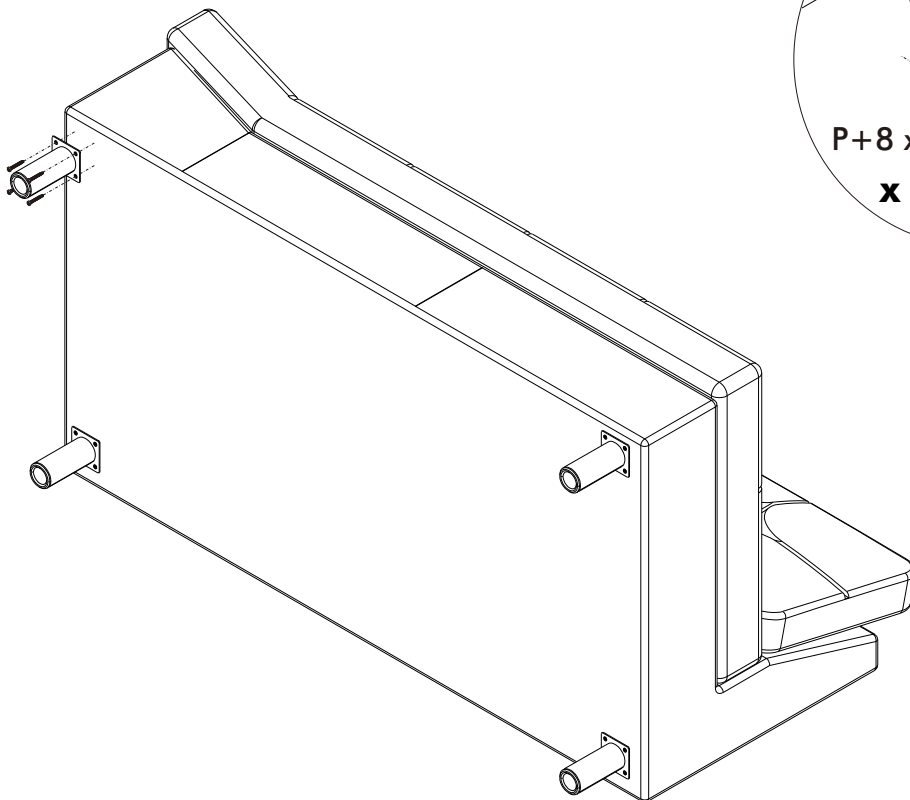

OVIRA

SOFA L-SHAPE (L)

HARDWARE

P+8 x 1"

x 32

ASSEMBLY

1.

2.