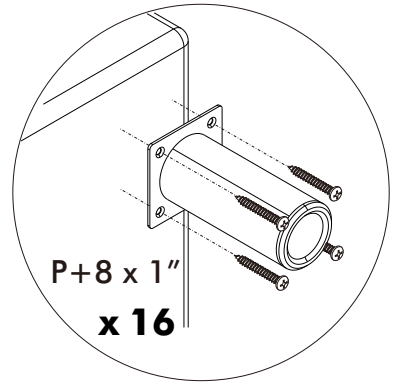

OVIRA

SOFA L-SHAPE (L)

HARDWARE

P+8 x 1"

x 32

ASSEMBLY

1.

2.