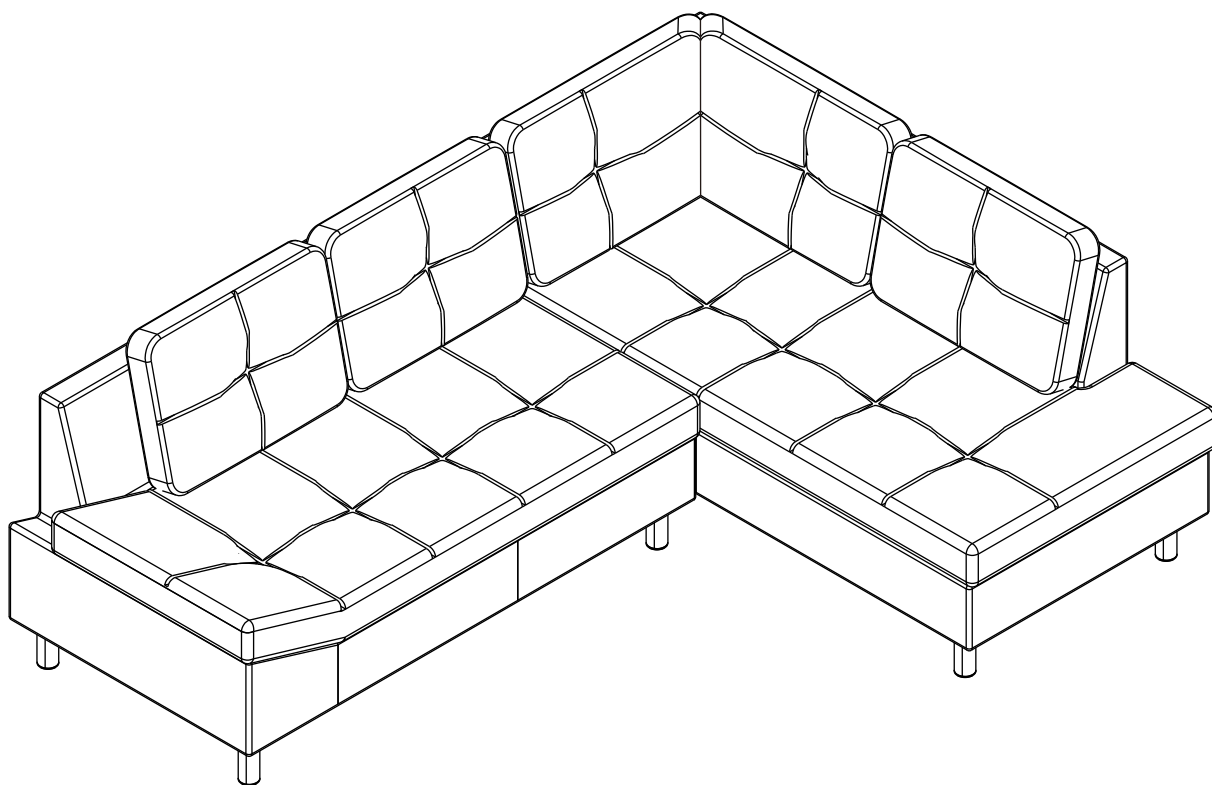

OVIRA

SOFA L-SHAPE (L)

HARDWARE

P+8 x 1"

x 32

ASSEMBLY

1.

2.

3.