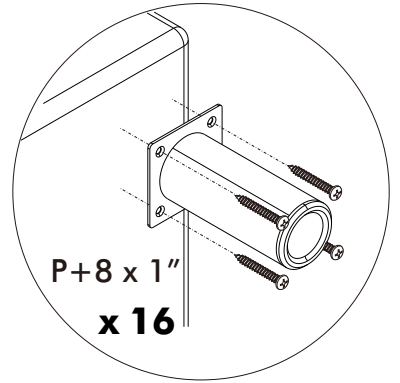

OVIRA

SOFA L-SHAPE (L)

HARDWARE

P+8 x 1"

x 32

ASSEMBLY

1.

2.