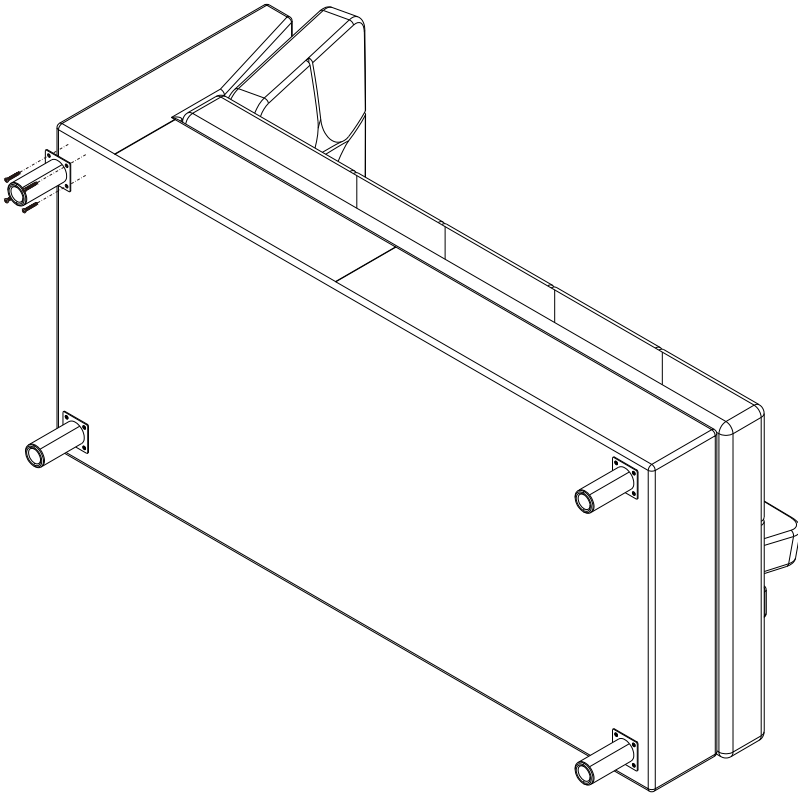

OVIRA

SOFA L-SHAPE (L)

HARDWARE

P+8 x 1"

x 32

ASSEMBLY

1.

2.