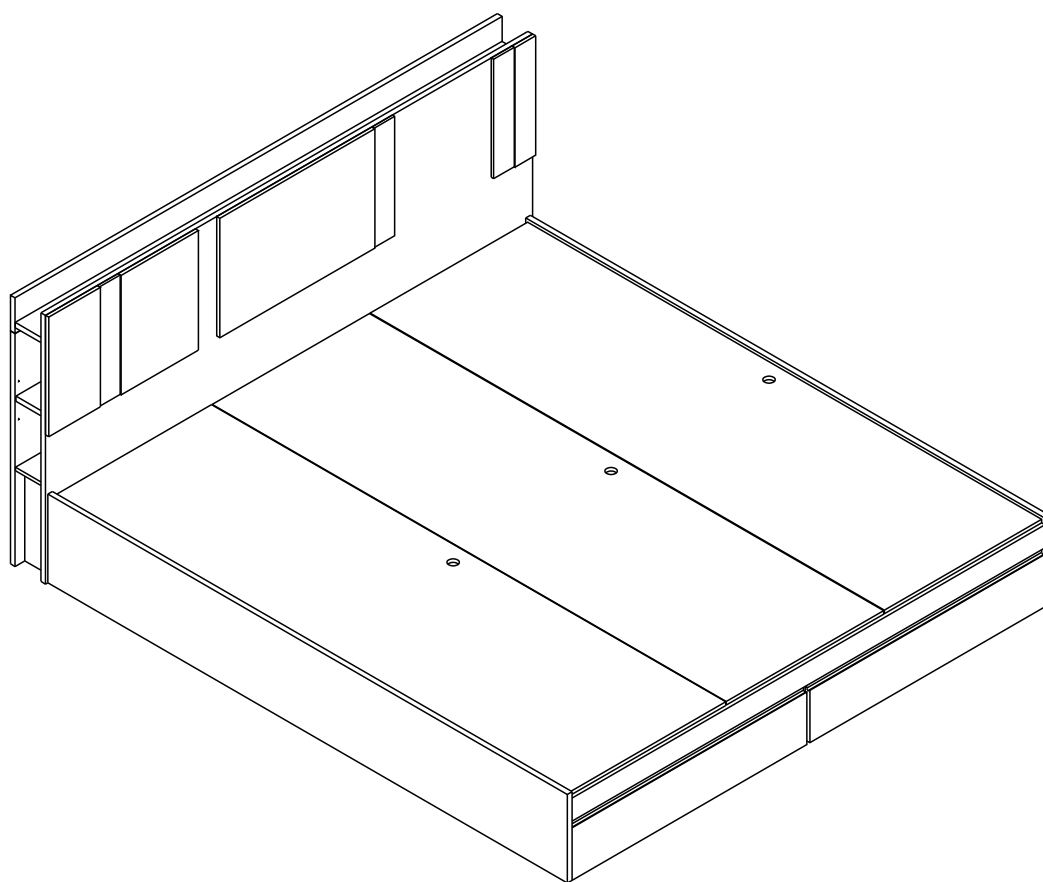

J-PIANO

Bed 2 drawers 6ft.

CONNECT SYSTEM

HARDWARE

- BODY SET

19 mm.

x 2

x 2