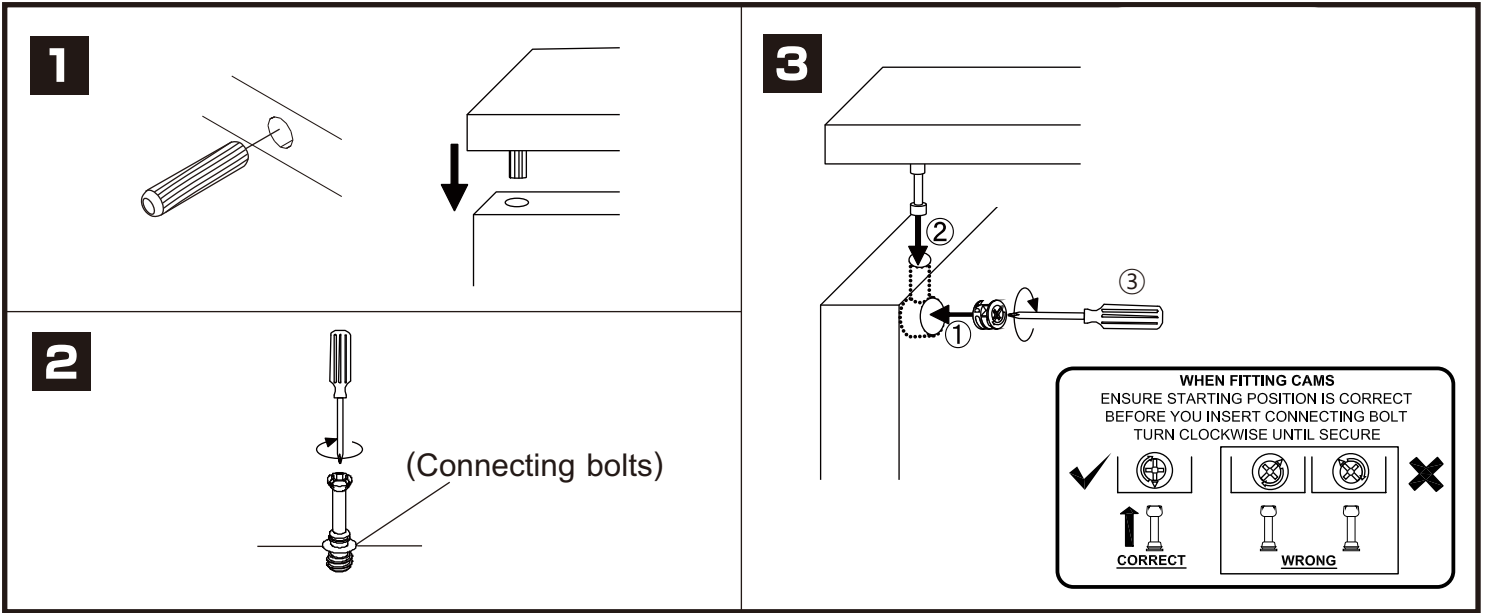

J-PIANO

Bed 2 drawers 6ft.

CONNECT SYSTEM

HARDWARE

- BODY SET

19 mm.

x 2

x 2