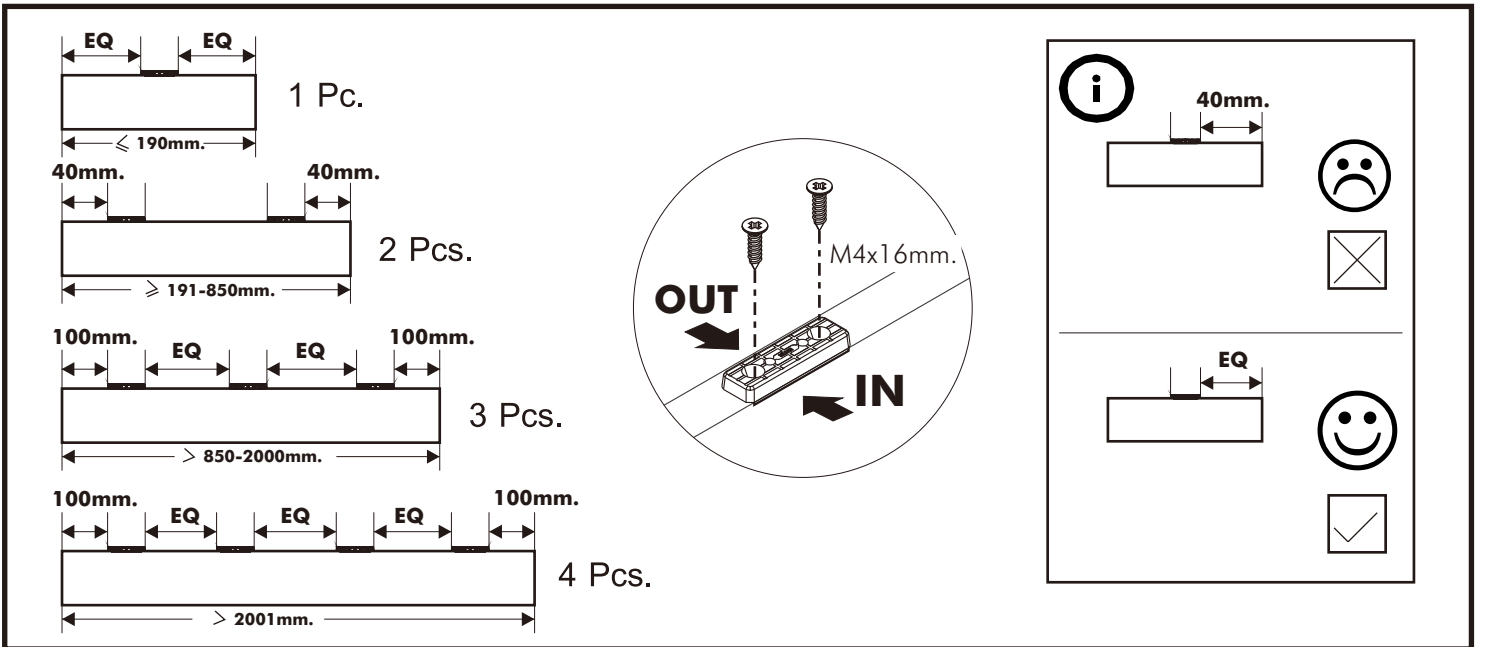

J-PIANO

Bed 2 drawers 6ft.

CONNECT SYSTEM

HARDWARE

- BODY SET

19 mm.

x 2

x 2

∅ 8x35mm.

x 12

JCB-L4 M6x60 mm.

CROSS M6x13 mm.

x 6/6

#M4x50mm.

x 2

#M4x30mm.

x 33

x 4

#M4x16mm.

x 52

#M4x16mm.

x 11

#M6x45mm.

x 2

M6x23 mm.

x 6

x 2

x 10

#M4x13mm.

x 20

x 2

#M4x25mm.