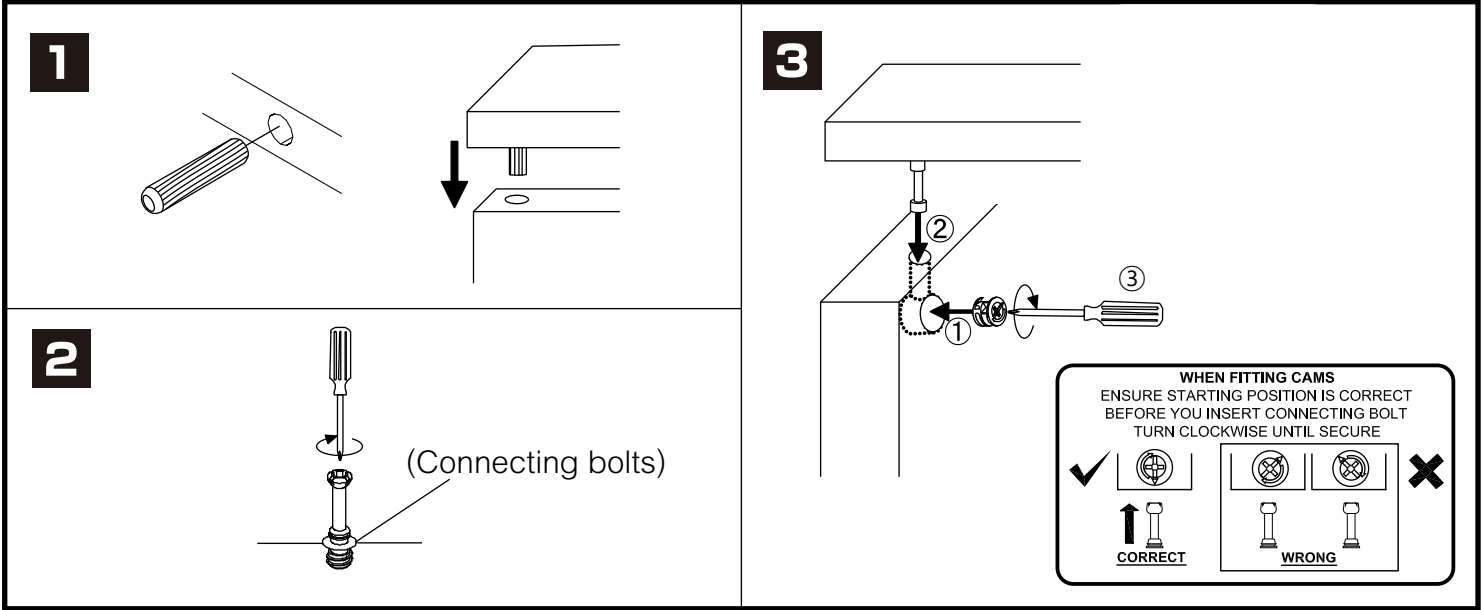

HARVEST

Top Wardrobe 120cm

CONNECT SYSTEM

HARDWARE

-BODY SET

x 6

19mm.

x 6