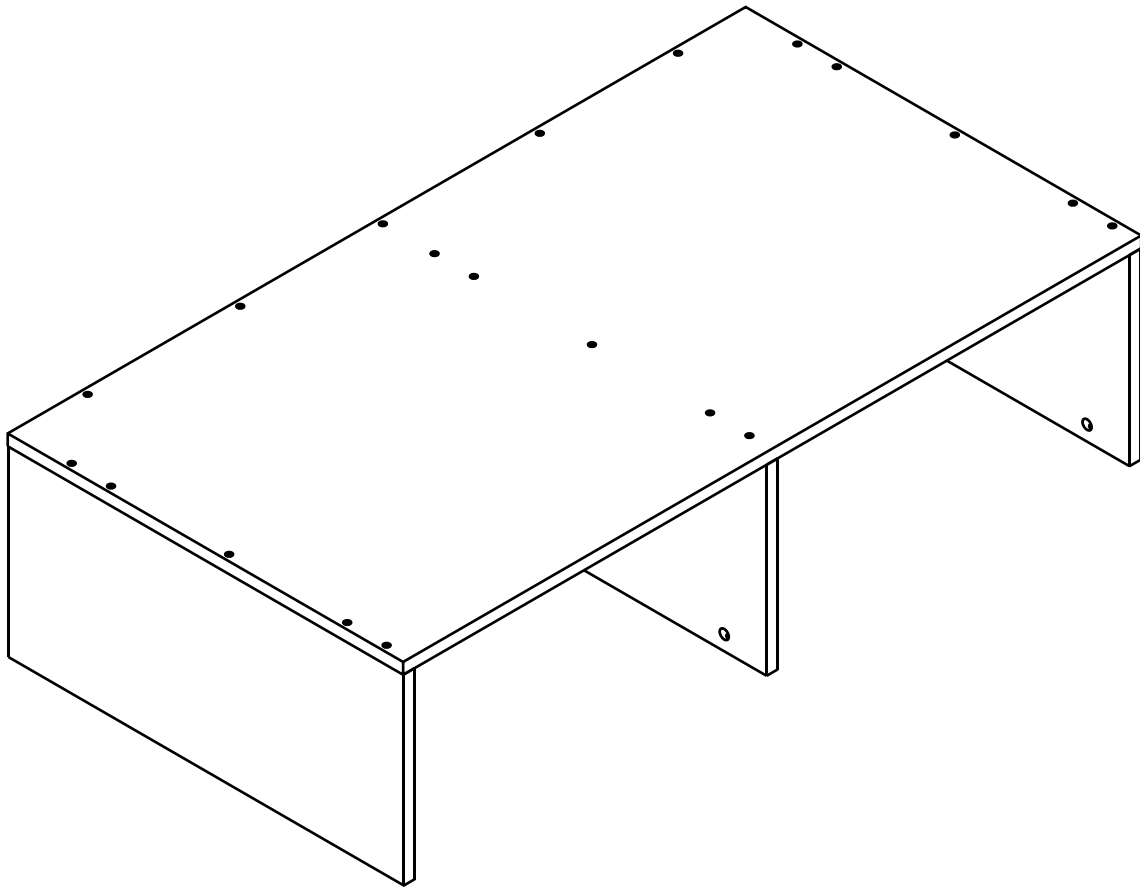

HARVEST

Top Wardrobe 120cm

CONNECT SYSTEM

HARDWARE

-BODY SET

x 6

19mm.

x 6

#8x35

x 12

x 6

M4x50mm.

x 22

x 3

M4x13mm.

x 12