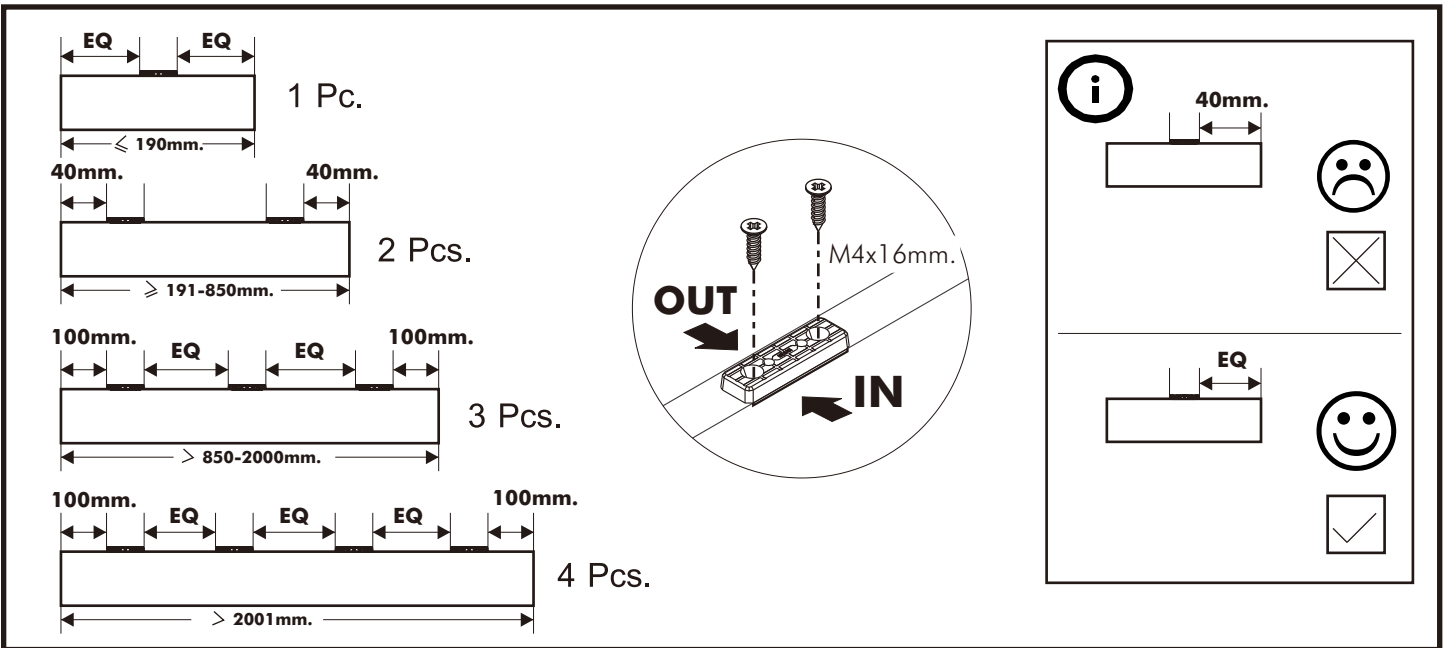

CO-SPENCER

TV Cabinet 150 cm.

CONNECT SYSTEM

HARDWARE

-BODY SET

x 6

x 6

8x35mm.

x 32

x 10

x 8

M4x16mm.

x 52

x 2

M4x50mm.

x 22

x 6

M4x30mm.

x 20

x 20

M4x20mm.

x 4

x 18

x 4

-DOOR SET

x 4

x 2

x 2

F+5x1/2"

x 2

M3.5x13mm.

x 12