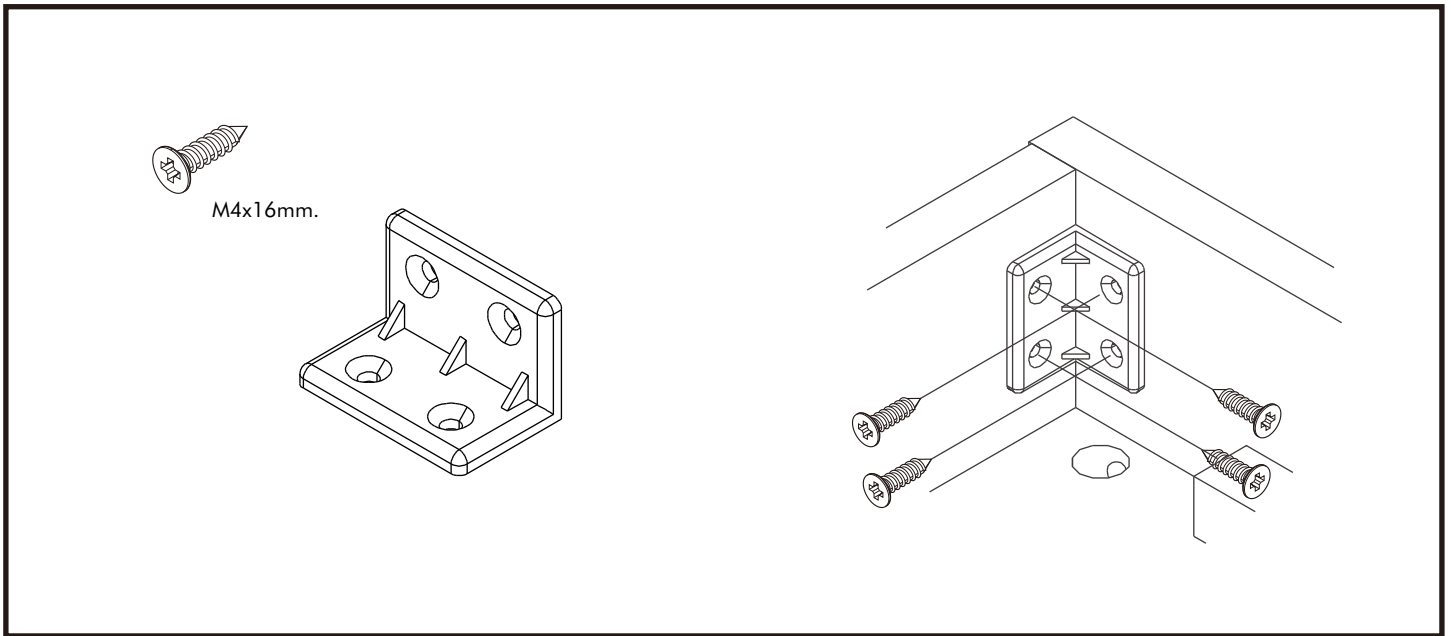

CO-SPENCER

TV Cabinet 150 cm.

CONNECT SYSTEM

HARDWARE

-BODY SET

x 6

x 6

8x35mm.

-DOOR SET

x 4

x 2

x 2

F+5x1/2"

x 2

M3.5x13mm.

x 12