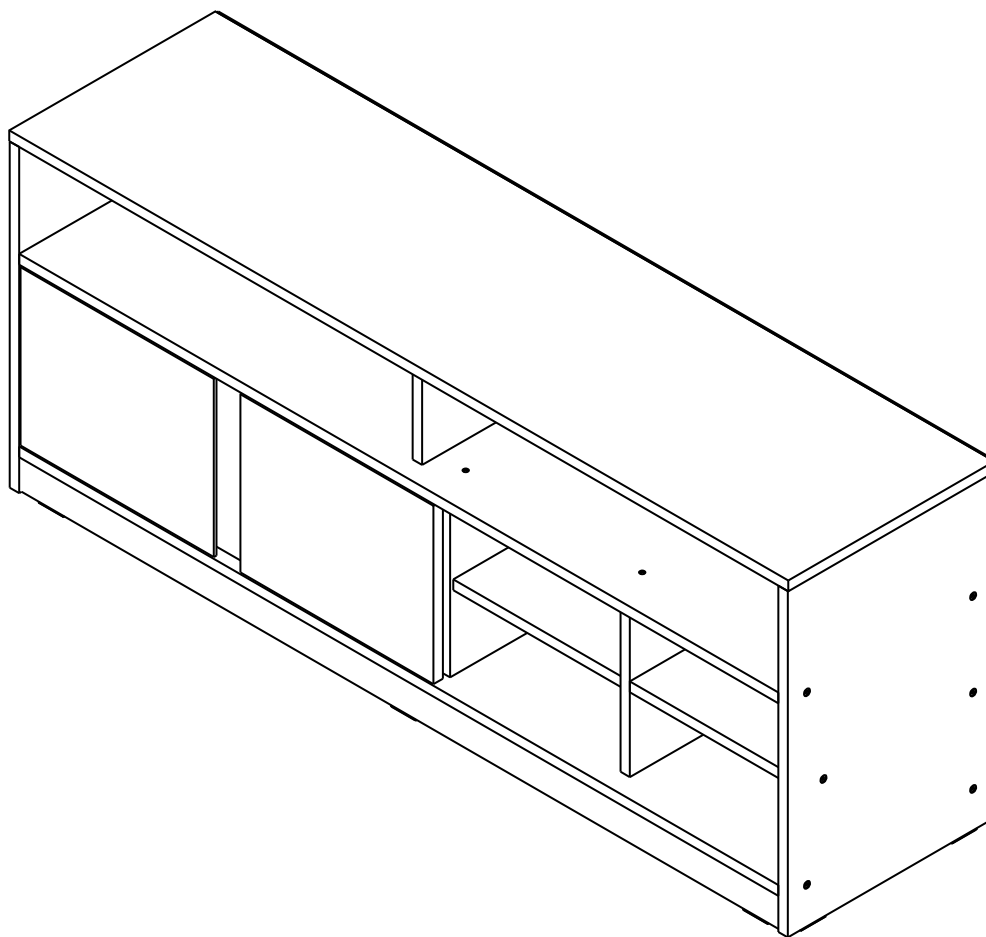

CO-SPENCER

TV Cabinet 150 cm.

CONNECT SYSTEM

HARDWARE

-BODY SET

x 6

x 6

8x35mm.

x 32

x 10

x 8

M4x16mm.

x 52

x 2

M4x50mm.

x 22

-DOOR SET

x 4

x 2

x 2

F+5x1/2"

x 2

M3.5x13mm.

x 12