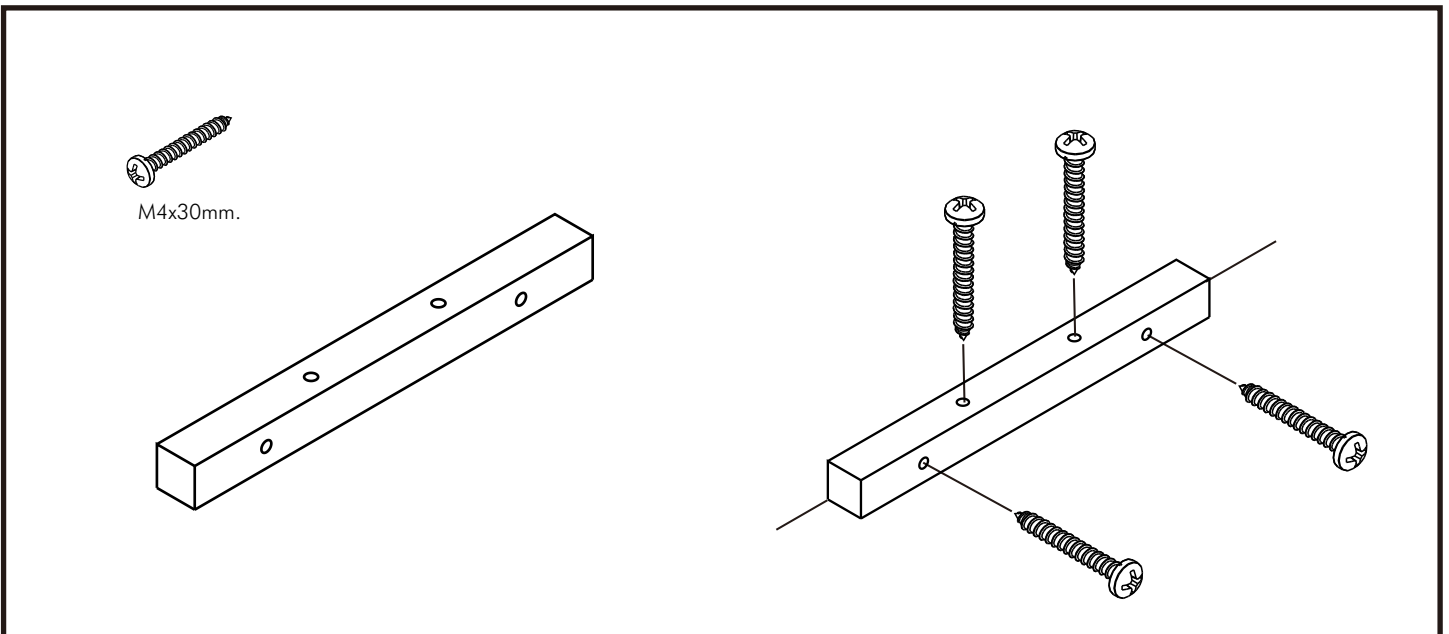

CO-SPENCER

TV Cabinet 150 cm.

CONNECT SYSTEM

HARDWARE

-BODY SET

x 6

x 6

8x35mm.

x 32

x 10

x 8

M4x16mm.

x 52

x 2

M4x50mm.

x 22

x 6

M4x30mm.

x 20

x 20

M4x20mm.

x 4

x 18

x 4

-DOOR SET

x 4

x 2

x 2

F+5x1/2"

x 2

M3.5x13mm.

x 12