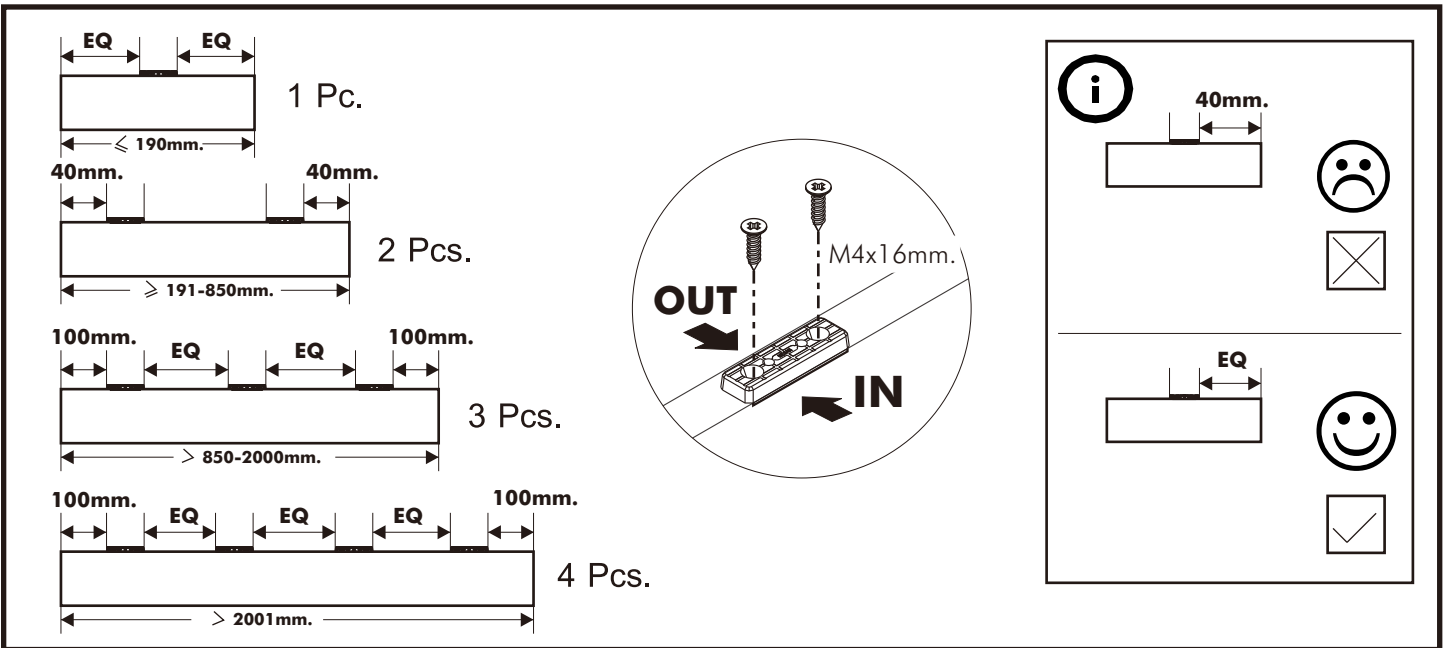

CO-SPENCER

TV Cabinet 120 cm.

CONNECT SYSTEM

HARDWARE

-BODY SET

x 6

x 6

8x35mm.

x 32

x 10

x 6

M4x16mm.

x 44

x 2

M4x50mm.

x 22

x 6

M4x30mm.

x 20

x 16

M4x20mm.

x 6

x 18

x 3

-DOOR SET

x 2

x 1

x 1

F+5x1/2"

x 1

M3.5x13mm.

x 6