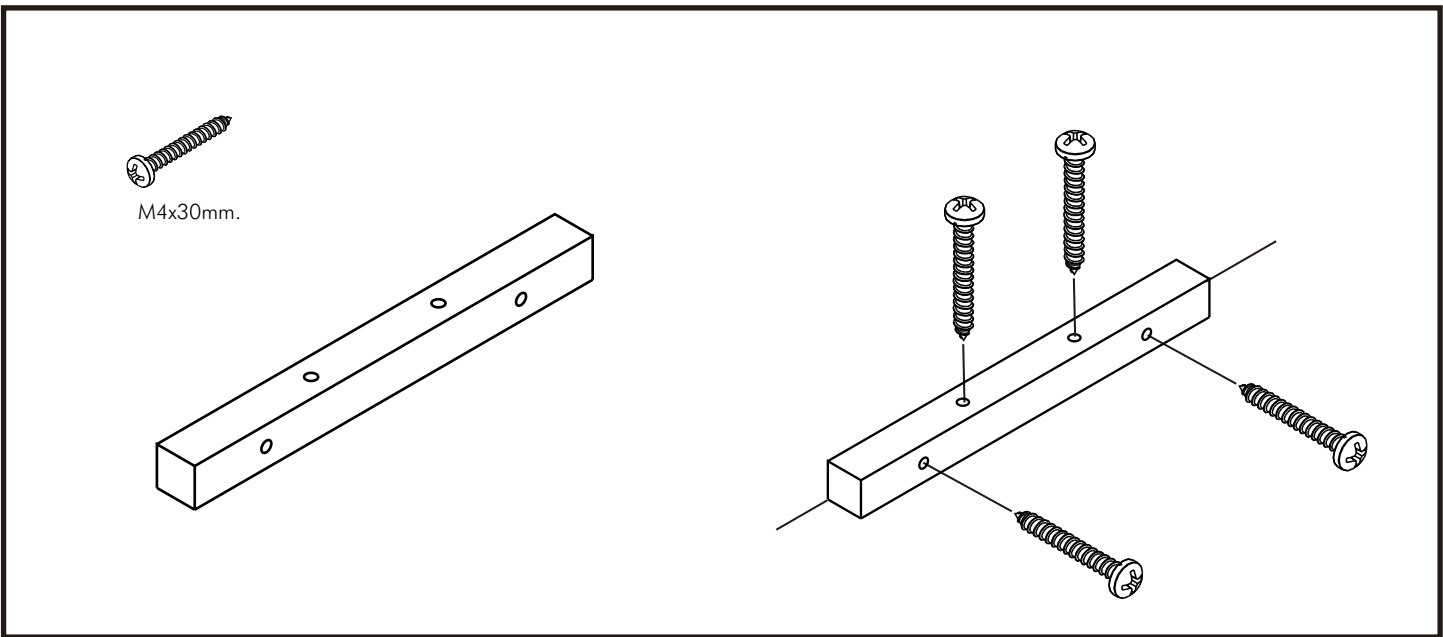

CO-SPENCER

TV Cabinet 120 cm.

CONNECT SYSTEM

HARDWARE

-BODY SET

x 6

x 6

8x35mm.

x 32

x 10

x 6

M4x16mm.

x 44

x 2

M4x50mm.

x 22

x 6

M4x30mm.

x 20

x 16

M4x20mm.

x 6

x 18

x 3

-DOOR SET

x 2

x 1

x 1

F+5x1/2"

x 1

M3.5x13mm.

x 6