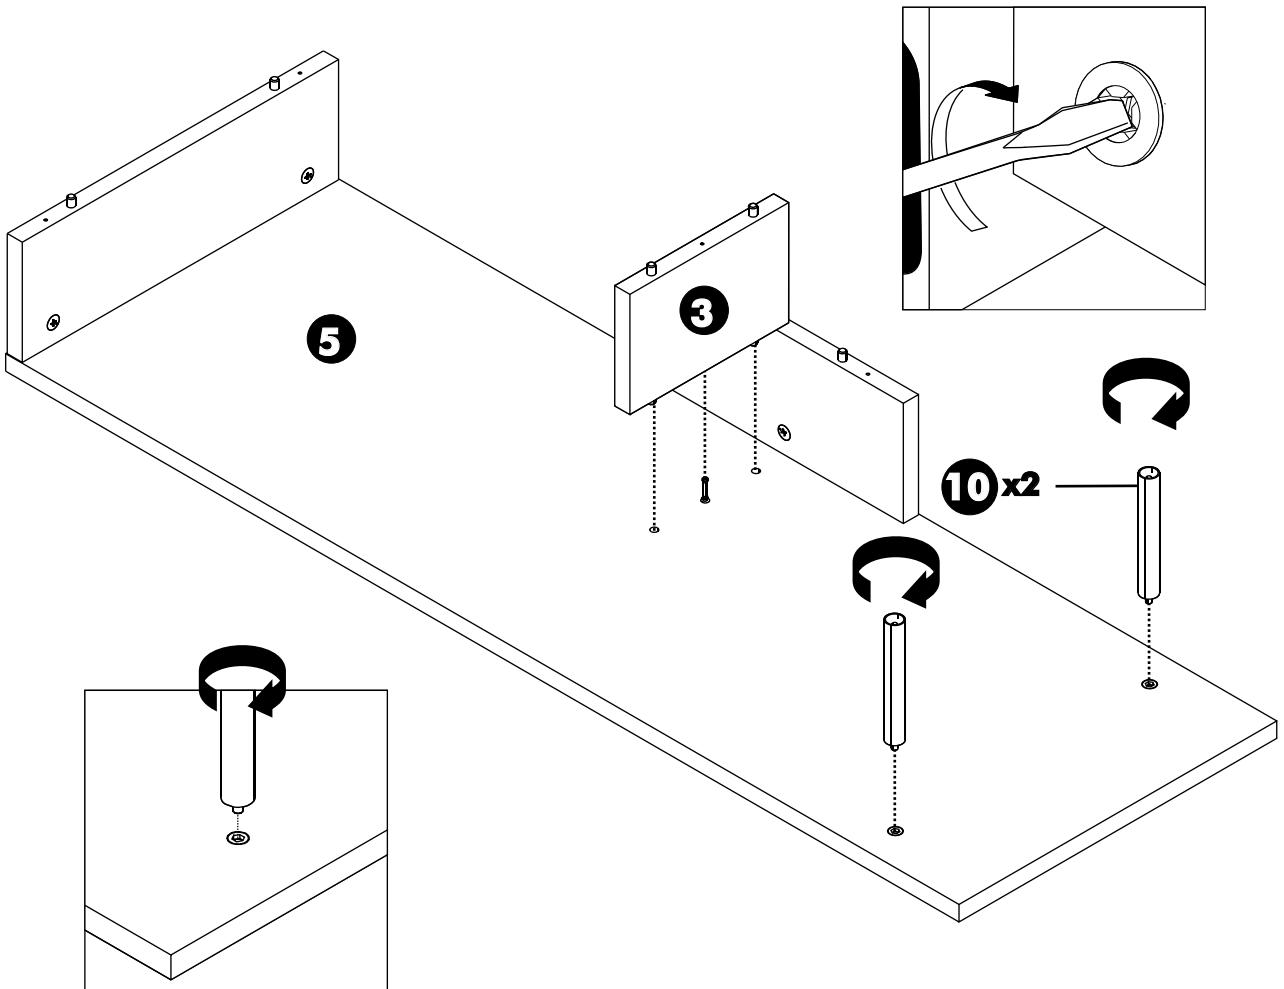

FOX-P

Tv cabinet-120

CONNECT SYSTEM

HARDWARE

-BODY SET

8x35mm.

x 24

#19mm.

x 7

x 7

M4 x 45mm.

x 11

M6 x 35mm.

x 2

x 5

1.

2.

3.

4.

5.

6.

9.