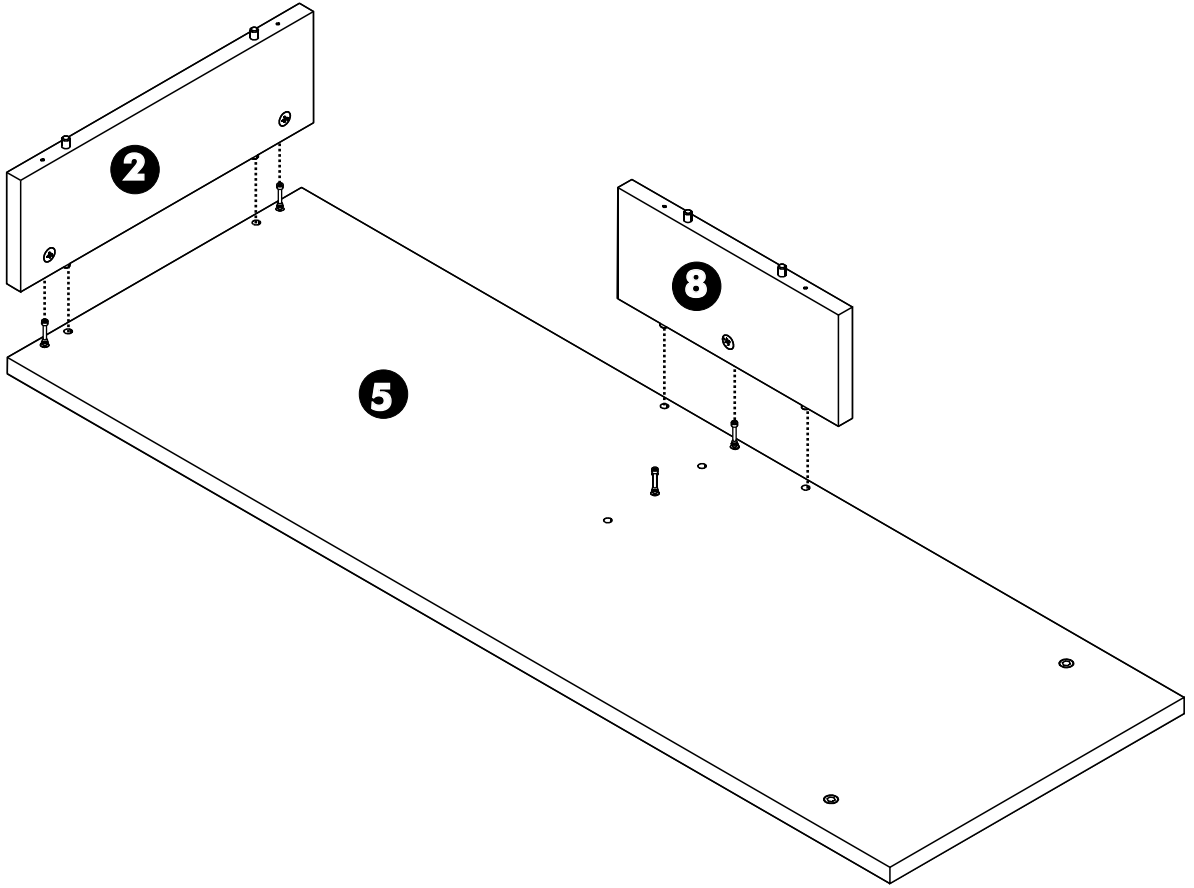

FOX-P

Tv cabinet-120

CONNECT SYSTEM

HARDWARE

-BODY SET

8x35mm.

x 24

#19mm.

x 7

x 7

M4 x 45mm.

x 11

M6 x 35mm.

x 2

x 5

1.

2.

3.

4.

5.

6.

9.