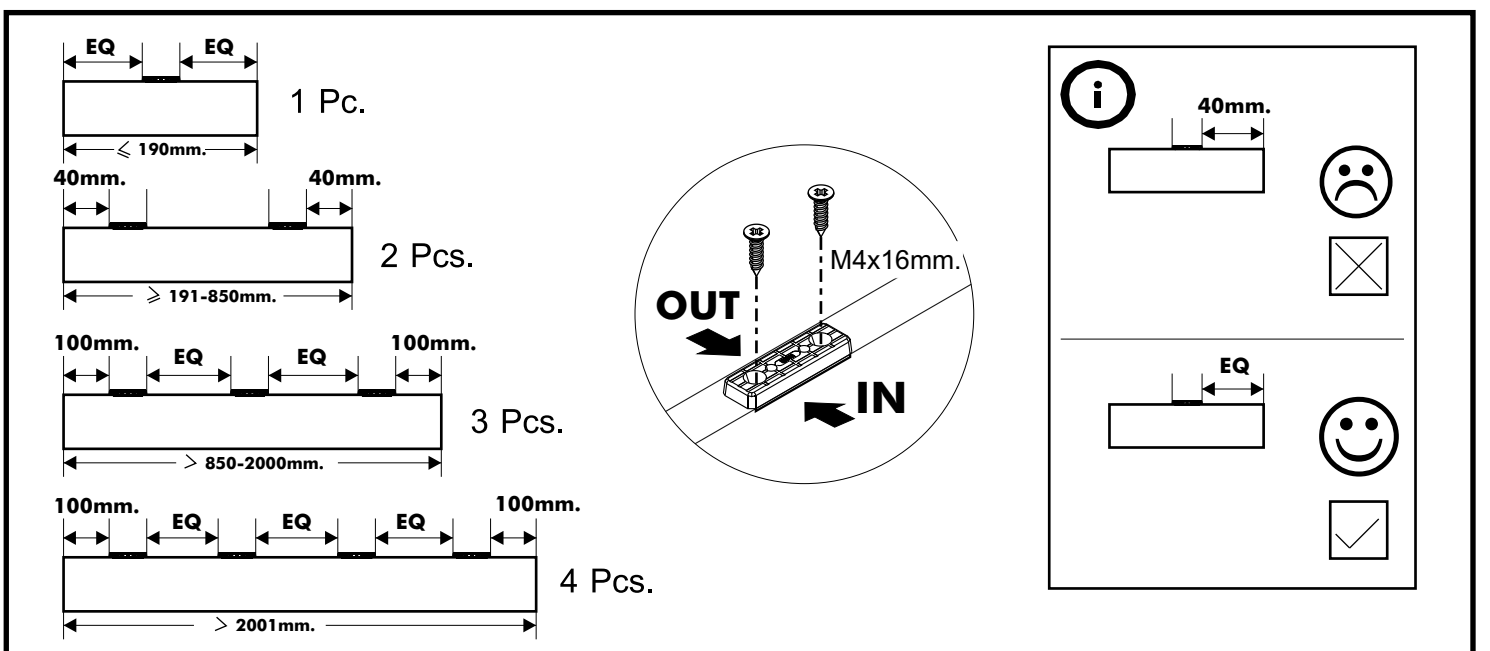

HARSH-P

Low Cabinet

CONNECT SYSTEM

HARDWARE

-BODY SET

x 8

x 8

#8x35

x 8

x 4

x 8

x 4

x 2

x 4

x 6

M4x25mm.

x 6

M4x40mm.

x 3

M4x16mm.

x 40

M3.5x20mm.

x 2

M4x16mm.

x 8

M4x50mm.

x 4

M4x30mm.

x 4

-DOOR SET

x 4

M4x16mm.