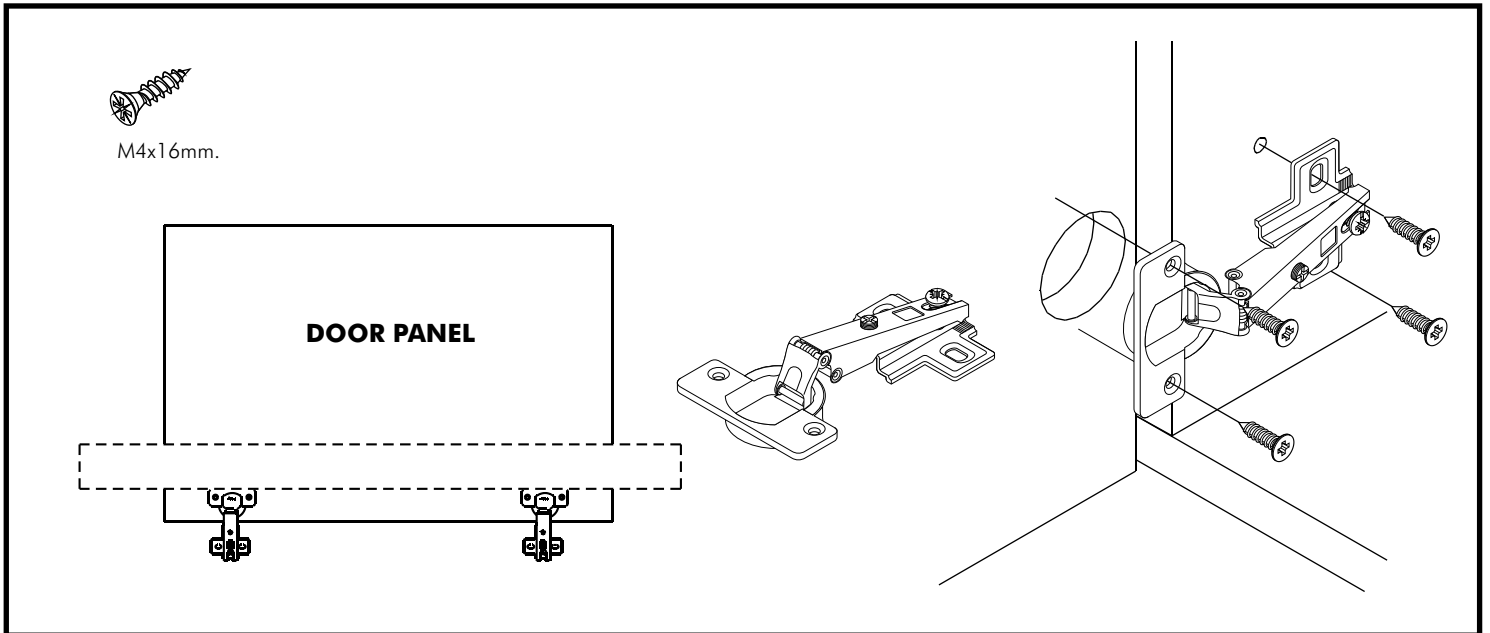

HARSH-P

Low Cabinet

CONNECT SYSTEM

HARDWARE

-BODY SET

x 8

x 8

#8x35

x 8

M4x50mm.

x 4

M4x30mm.

x 4

-DOOR SET

x 4

M4x16mm.