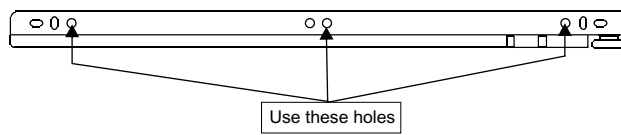

TOKYO-P

Wardrobe 4 drs

CONNECT SYSTEM

M3.5x13mm.

28mm.

1

2

HARDWARE

x 29

x 29

(8x35)

x 46

x 12

M4x50mm.

x 4

x 10

M4x25mm.

x 30

x 11

M4x16mm.

x 132

M4x16mm.

x 33

x 8

x 4

M3.5x13mm.

x 36

x 1

M4x40mm.

x 21

x 2

x 3