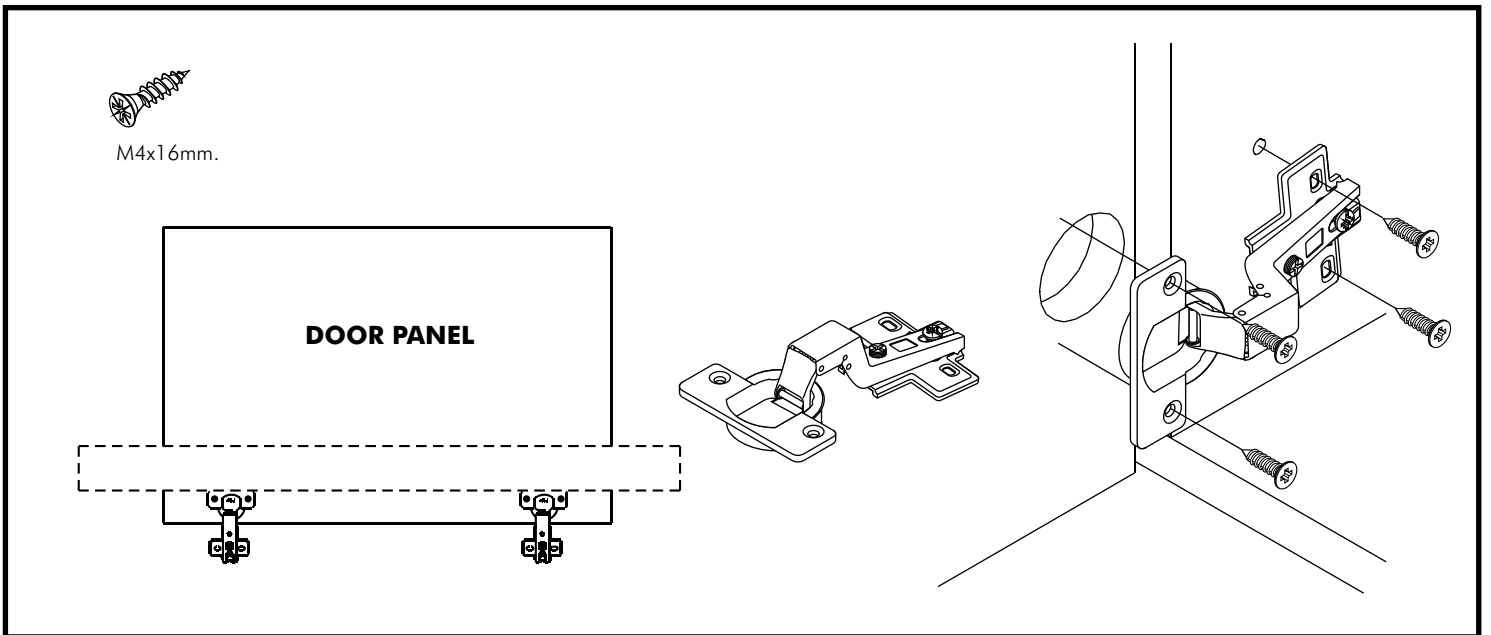

TOKYO-P

Wardrobe 4 drs

CONNECT SYSTEM

M3.5x13mm.

28mm.

1

2

HARDWARE

x 29

x 29

(8x35)

x 46

x 12

M4x50mm.

x 4

x 10