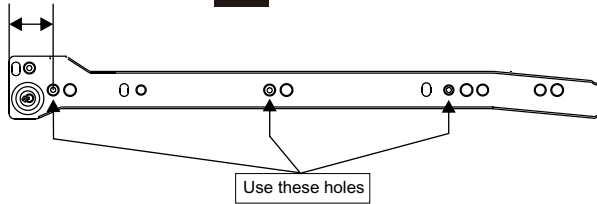

TOKYO-P

Wardrobe 4 drs

CONNECT SYSTEM

M3.5x13mm.

28mm.

1

2

HARDWARE

x 29

x 29

(8x35)

x 46

x 12

M4x50mm.

x 4

x 10

M4x25mm.

x 30

x 11

M4x16mm.

x 132

M4x16mm.

x 33

x 8

x 8

x 2SET

x 1

M6x23

x 12

x 2

M3.5x20mm.

x 4