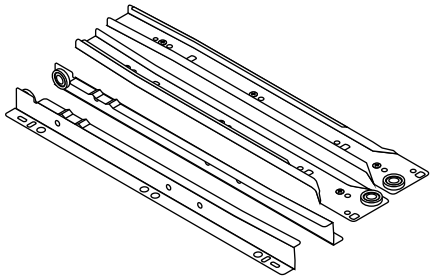

TOKYO-P

Wardrobe 4 drs

CONNECT SYSTEM

M3.5x13mm.

28mm.

1

2

HARDWARE

x 29

x 29

(8x35)

x 46

x 12

M4x50mm.

x 4

x 10

M4x25mm.

x 30

x 11

M4x16mm.

x 132

M4x16mm.

x 33

x 8

x 4

M3.5x13mm.

x 36

x 1

M4x40mm.

x 21

x 2

x 3