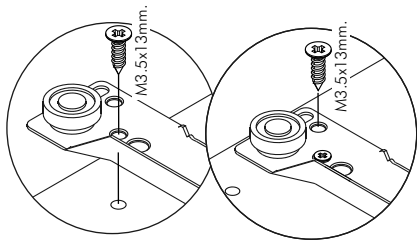

TOKYO-P

Wardrobe 4 drs

CONNECT SYSTEM

M3.5x13mm.

28mm.

1

2

HARDWARE

x 29

x 29

(8x35)

x 46

x 12

M4x50mm.

x 4

x 10

M4x25mm.

x 30

x 11

M4x16mm.

x 132

M4x16mm.

x 33

x 8

x 4

M3.5x13mm.

x 36

x 1

M4x40mm.

x 21

x 2

x 3