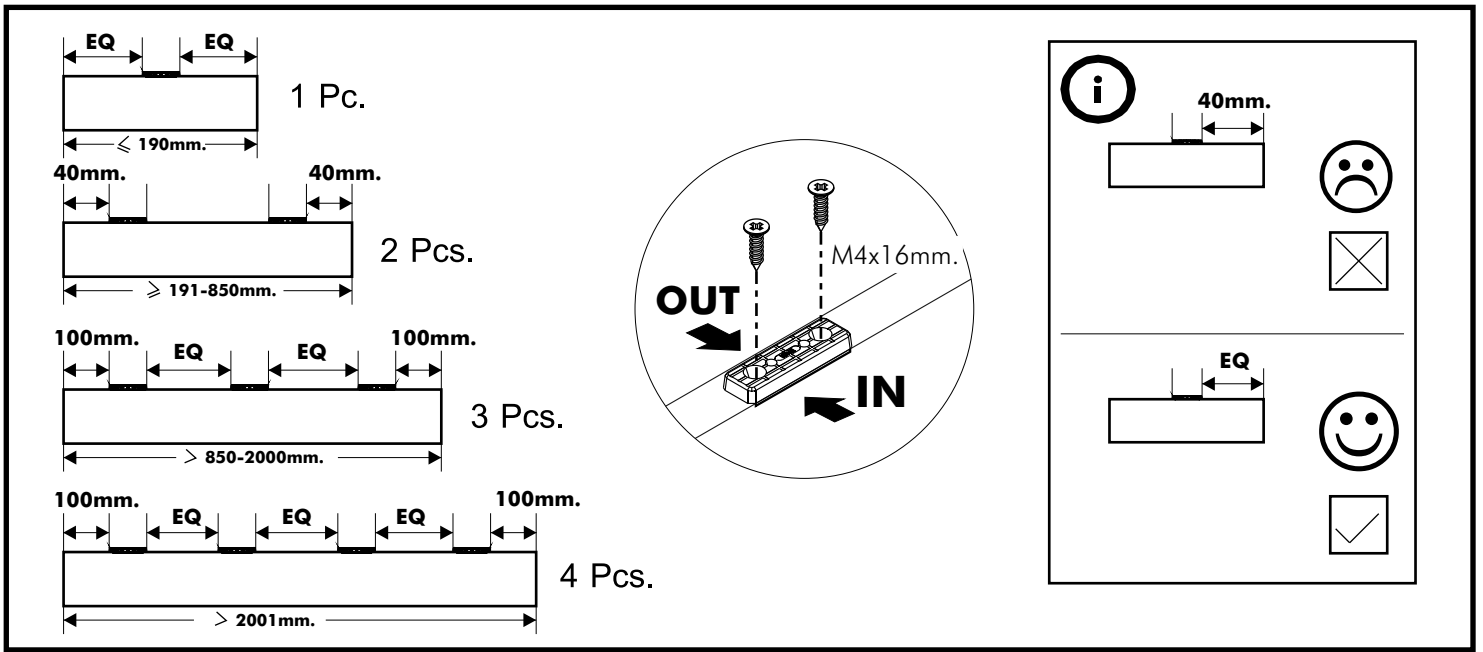

TOKYO-P

Wardrobe 4 drs

CONNECT SYSTEM

M3.5x13mm.

28mm.

1

2

HARDWARE

x 29

x 29

(8x35)

x 46

x 12

M4x50mm.

x 4

x 10

M4x30mm.

x 28

M4x35mm.

x 3

M4x25mm.(BLACK)

x 24

M4x40mm.(BLACK)

x 12

x 8

x 2SET

x 1

M6x23

x 12

x 2

M3.5x20mm.

x 4