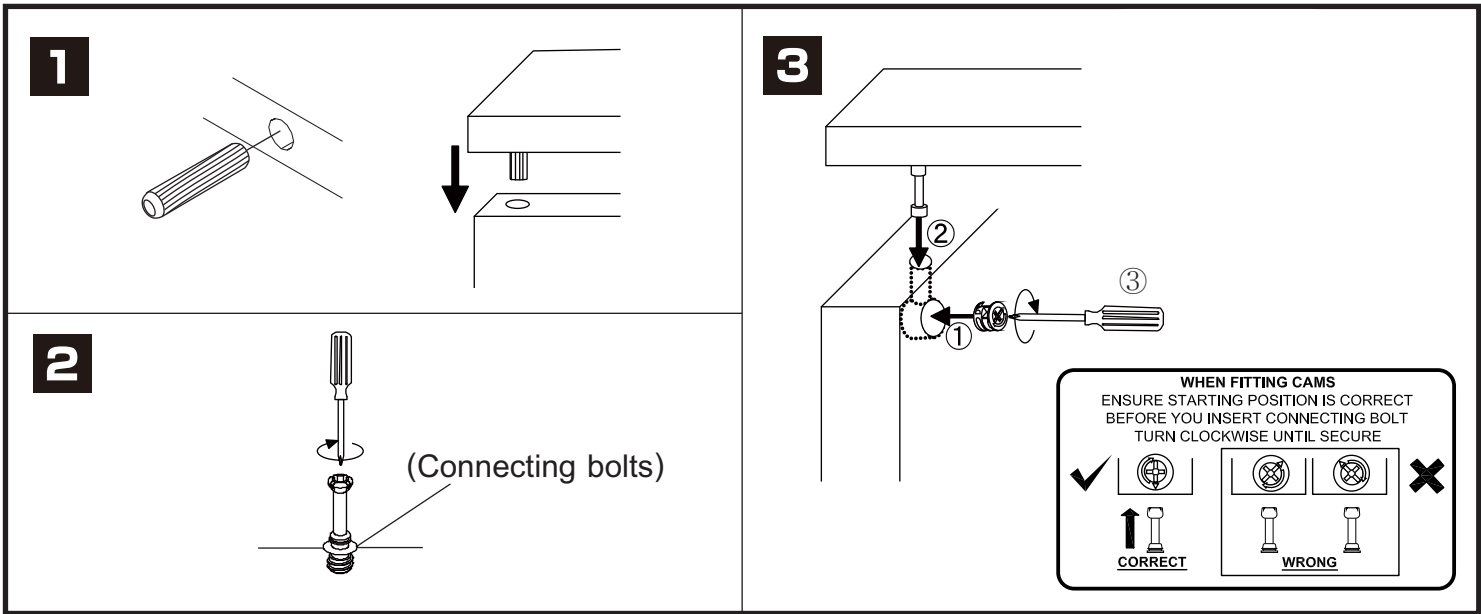

# CONNECT SYSTEM

M4x16mm.

DOOR PANEL