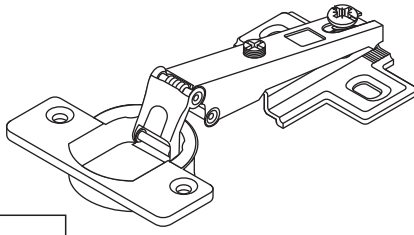

# CONNECT SYSTEM

M4x16mm.

DOOR PANEL

## -BODY SET

**x 18**

19mm.

**x 18**

#8x35

**x 42**

**x 16**

**x 2**

# ASSEMBLY

-BODY SET

M4x50mm.

**x 2**

**1.**

**2.**

**3.**

**4.**