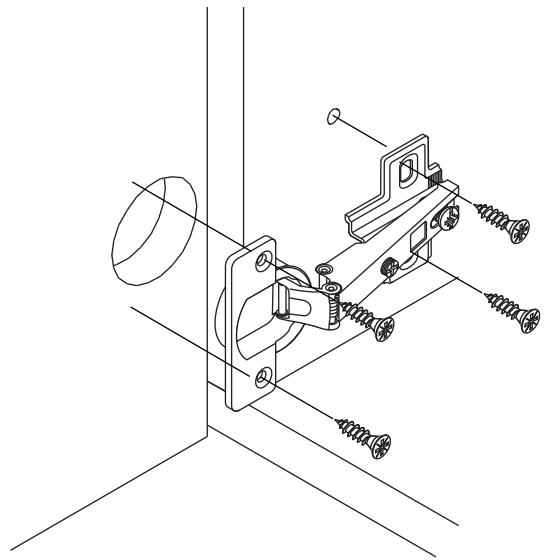

# CONNECT SYSTEM

M4x16mm.

DOOR PANEL

## -BODY SET

**x 18**

19mm.

**x 18**

#8x35

**x 42**

**x 16**

**x 2**

# ASSEMBLY

-BODY SET

M4x50mm.

**x 2**

**1.**

**2.**

**3.**

**4.**