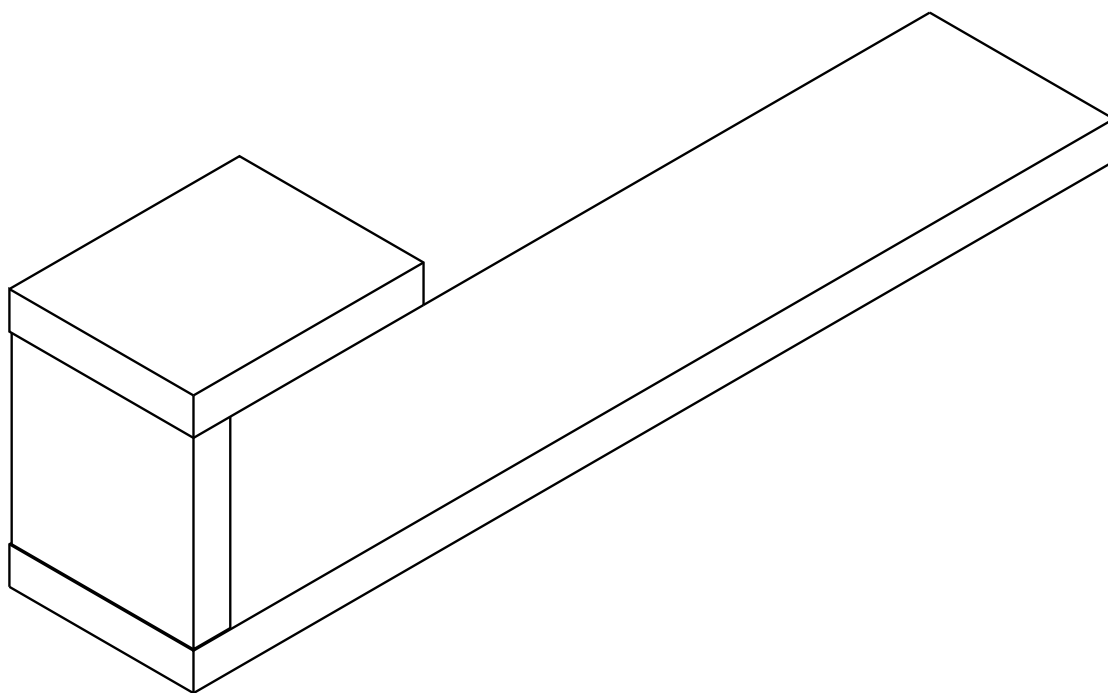

# PIECE-P

Wall Shelf 80 cm.

# HARDWARE

-BODY SET

**x 2**

**x 2**

#5x18 mm.

**x 2**

M4x25mm.

**x 3**