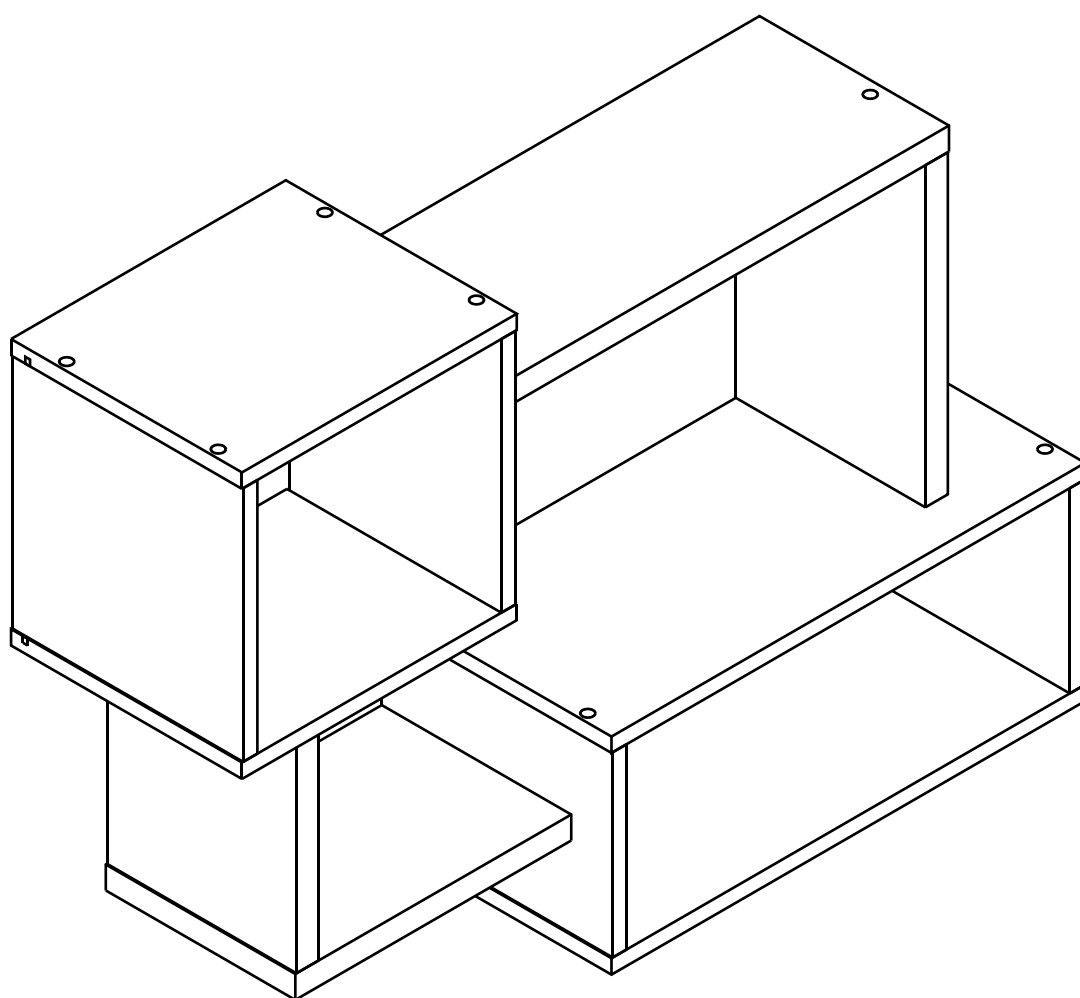

ECONO-B-P

Wall shelf 71cm.

CONNECT SYSTEM

HARDWARE

5x1 /2"

x 4

Ø3x11 mm.

x 18

Ø 6x35 mm.

x 20

M5.5x50MM.

x 4

M4x40 mm.

x 18

x 2

x 4

M3.5x20 mm.

x 4

Ø5x18 mm.

x 4

x 2

M5x50mm.

x 2

1.