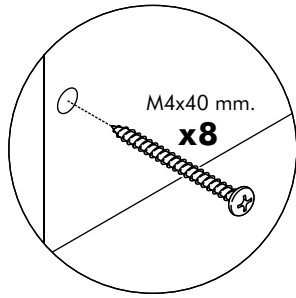

ECONO-B-P

Wall shelf 71cm.

CONNECT SYSTEM

HARDWARE

5x1 /2"

x 4

Ø3x11 mm.

x 18

Ø 6x35 mm.

x 20

M5.5x50MM.

x 4

M4x40 mm.

x 18

x 2

x 4

M3.5x20 mm.

x 4

Ø5x18 mm.

x 4

x 2

M5x50mm.

x 2

1.

2.

3.

4.

5.

6.

7.

8.

9.