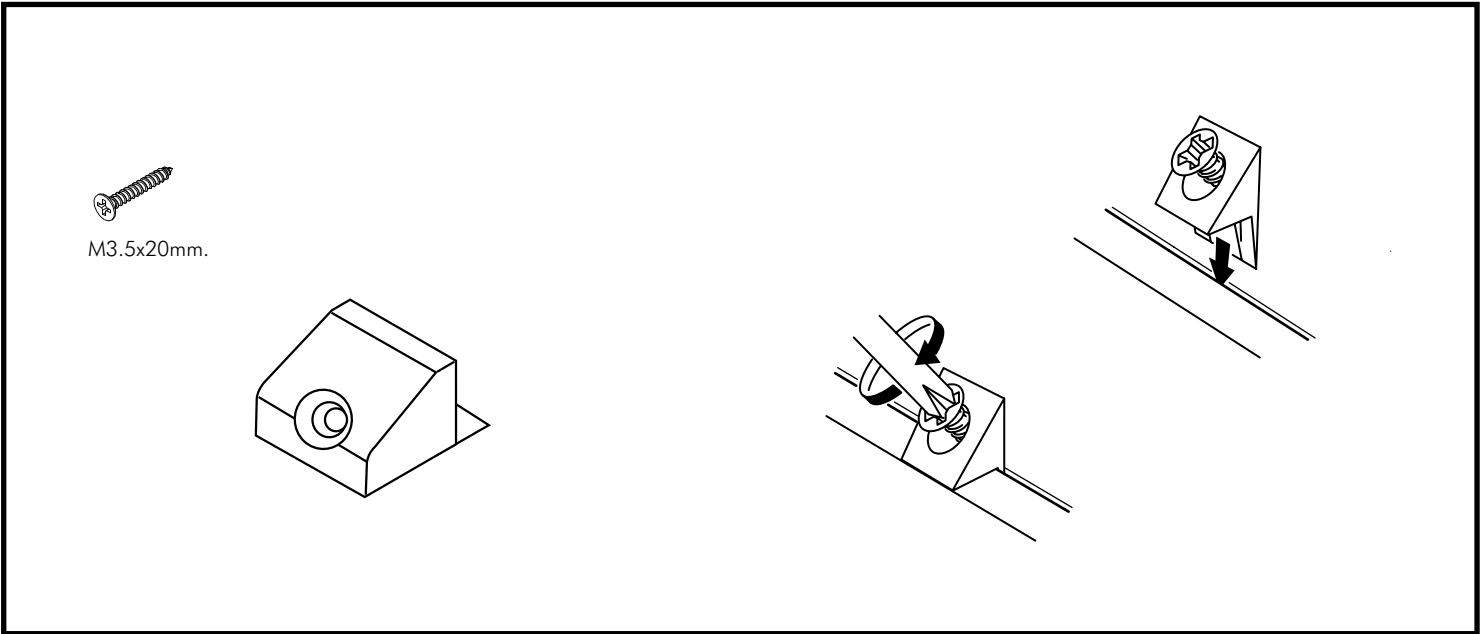

ECONO-B-P

Wall shelf 71cm.

CONNECT SYSTEM

HARDWARE

5x1 /2"

x 4

Ø3x11 mm.

x 18

Ø 6x35 mm.

x 20

M5.5x50MM.

x 4

M4x40 mm.

x 18

x 2

x 4

M3.5x20 mm.

x 4

Ø5x18 mm.

x 4

x 2

M5x50mm.

x 2

1.