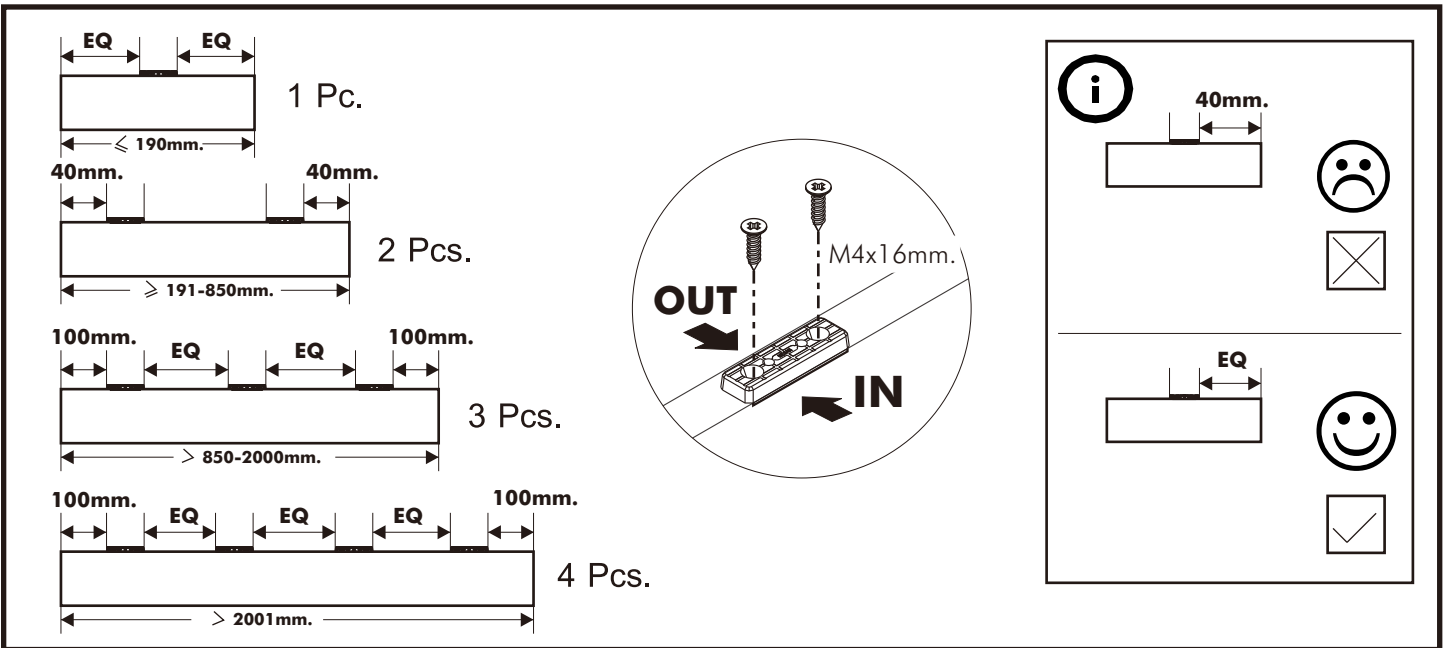

URBANO-P

High cabinet 50x170 cm.

CONNECT SYSTEM

HARDWARE

-BODY SET

X 4

X 2

X 12

X 2

X 14

X 12

X 16

X 2

X 8

X 1

X 4

ASSEMBLY

-BODY SET

1.

2.

3.

4.

5.

6