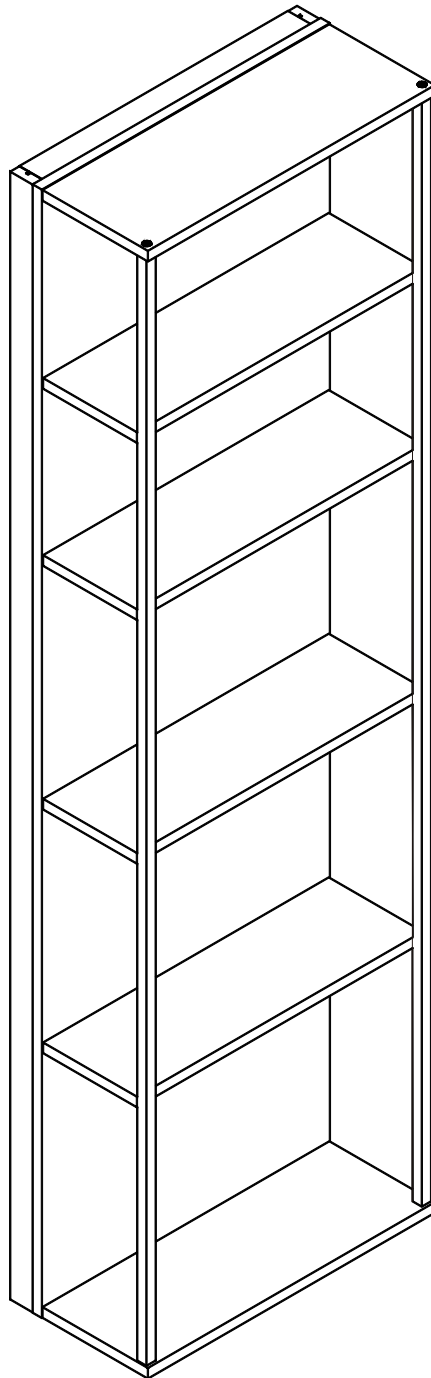

URBANO-P

High cabinet 50x170 cm.

CONNECT SYSTEM

HARDWARE

-BODY SET

X 4

X 2

X 12

X 2

X 14

X 12

X 16

X 2

X 8

X 1

X 4

ASSEMBLY

-BODY SET

1.

2.

3.

4.

5.

6