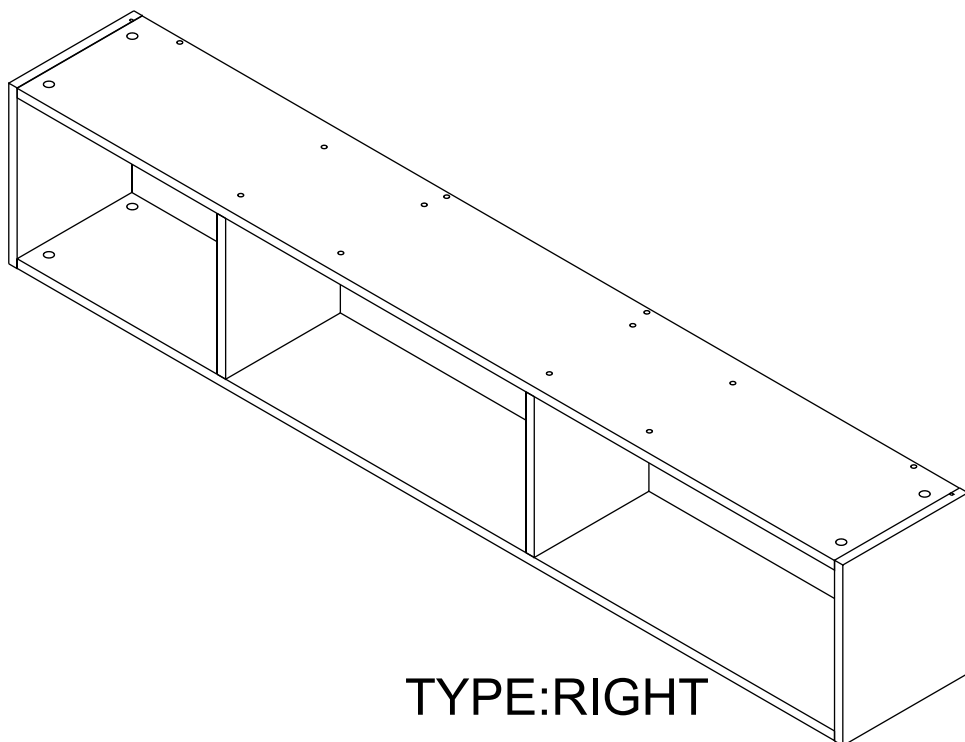

URBANO-P

Wall shelf 160x30 cm.

TYPE:LEFT

TYPE:RIGHT

CONNECT SYSTEM

HARDWARE

-BODY SET

X 8

X 8

(8x35)

X 16

M4x50mm.

X 12

M5x70mm.

X 4

M3.5x20mm.

X 4

X 8

X 4

X 4

X 4

ASSEMBLY

-BODY SET

1.