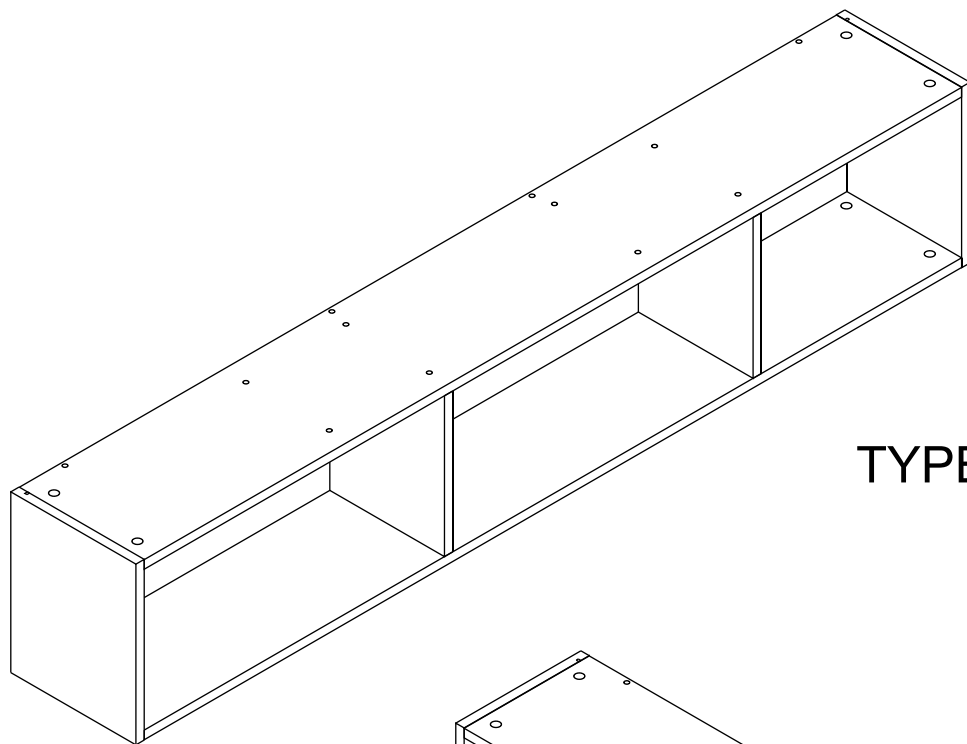

URBANO-P

Wall shelf 160x30 cm.

TYPE:LEFT

TYPE:RIGHT

CONNECT SYSTEM

HARDWARE

-BODY SET

X 8

X 8

(8x35)

X 16

M4x50mm.

X 12

M5x70mm.

X 4

M3.5x20mm.

X 4

X 8

X 4

X 4

X 4

ASSEMBLY

-BODY SET

1.