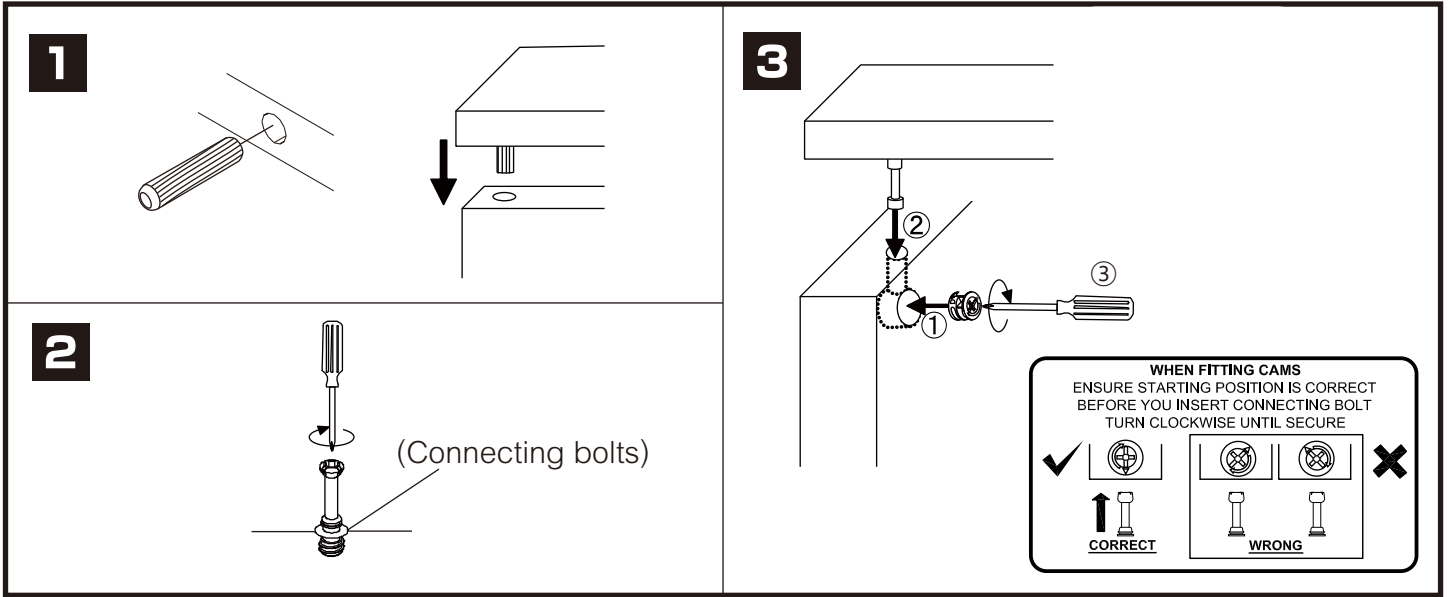

URBANO-P

Wall shelf 160x30 cm.

TYPE:LEFT

TYPE:RIGHT

CONNECT SYSTEM

HARDWARE

-BODY SET

X 8

X 8

(8x35)

X 16

M4x50mm.

X 12

M5x70mm.

X 4

M3.5x20mm.

X 4

X 8

X 4

X 4

X 4

ASSEMBLY

-BODY SET

1.