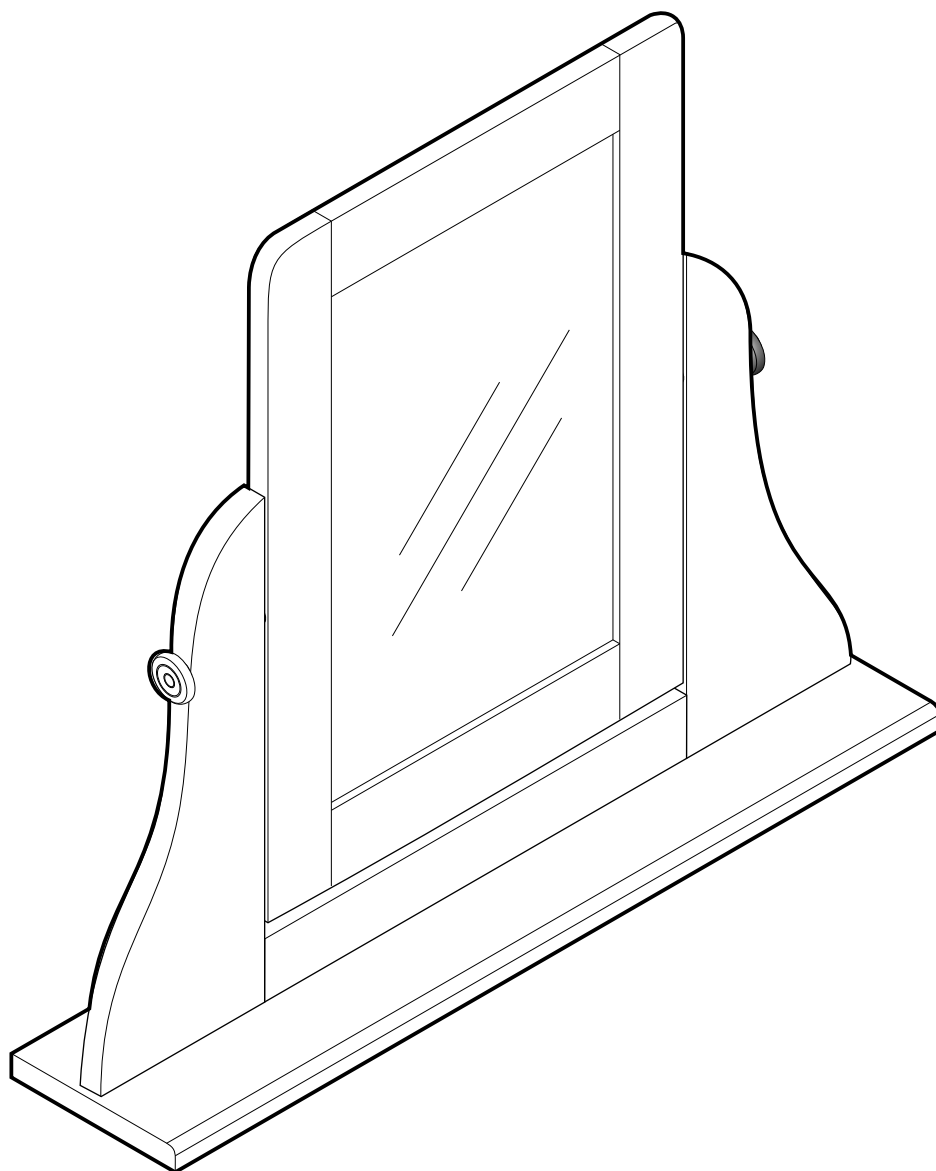

# BOULEVARD-P

**Mirror Stand 700 mm.**

## -BODY SET

**X 2**

19mm.

**X 2**

8x35mm.

**X 10**

M5.5x50mm.

**X 6**