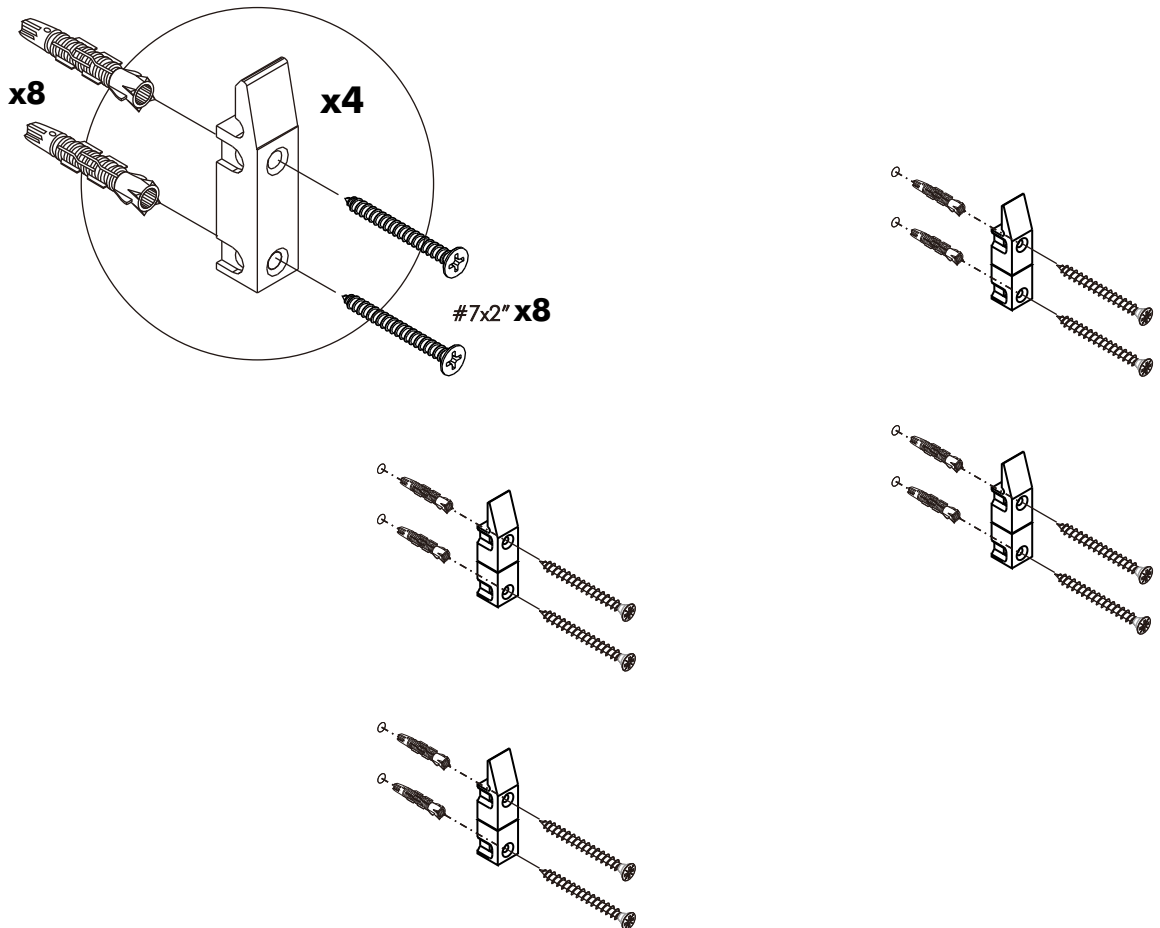

URBANO-P

Head sheet

HARDWARE

-BODY SET

X 4

X 8

#7x2"

X 8

ASSEMBLY

-BODY SET

1.

2.

3.