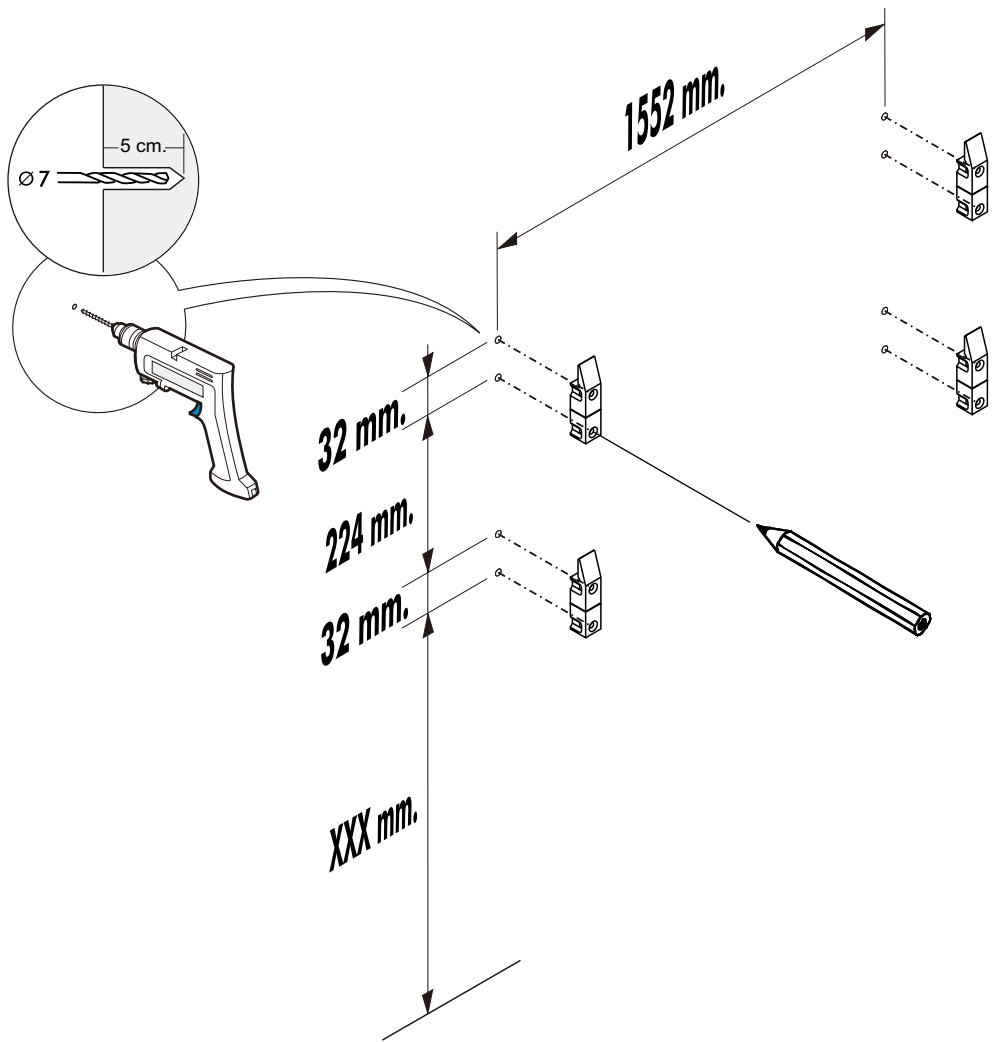

URBANO-P

Head sheet

HARDWARE

-BODY SET

X 4

X 8

#7x2"

X 8

ASSEMBLY

-BODY SET

1.

2.

3.