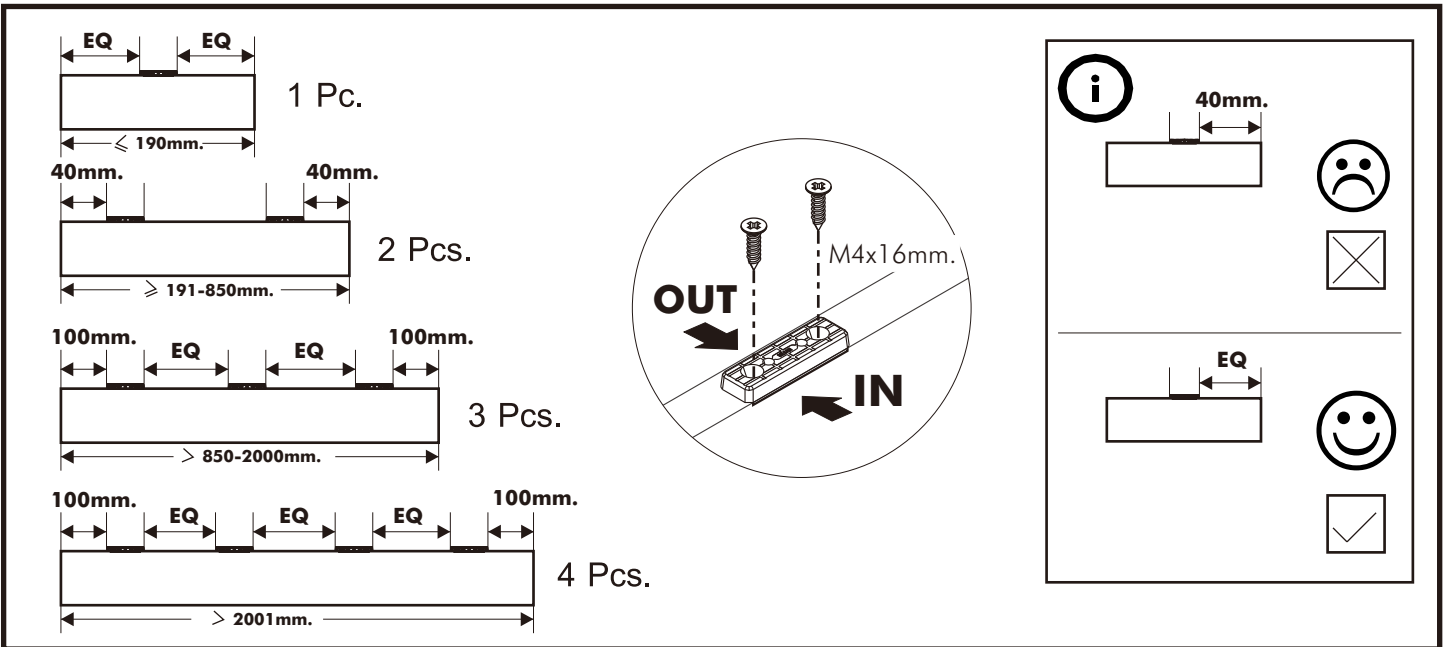

URBANO-P

Wardrobe sliding 100 cm.

CONNECT SYSTEM

HARDWARE

-BODY SET

x 23

x 23

x 40

M4x50mm.

x 12

x 2

M4x16mm.

x 22

M4x25mm.

x 16

M4x16mm.

x 66

x 11

x 4

x 1

x 4

M3.5x13mm.

x 8

M3.5x20mm.

M4x30mm.

x 20

x 6

ASSEMBLY

-BODY SET

1.

2.

3.