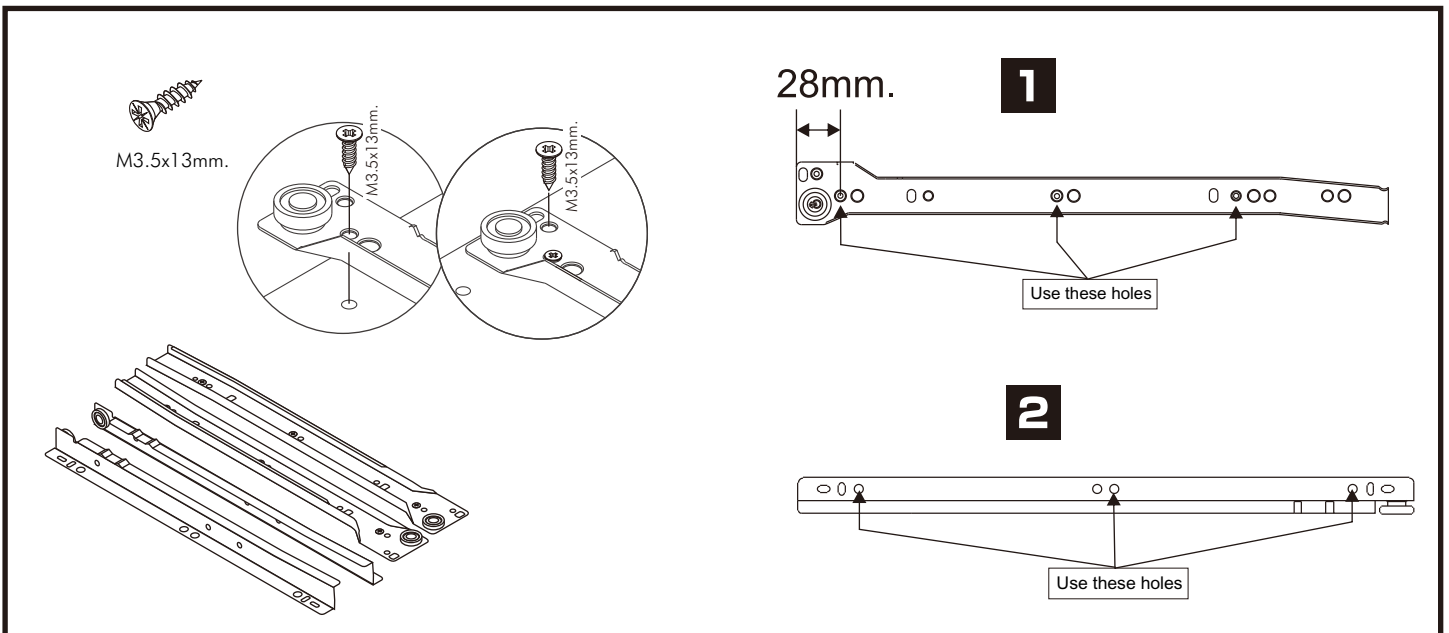

URBANO-P

Wardrobe sliding 100 cm.

CONNECT SYSTEM

HARDWARE

-BODY SET

x 23

x 23

x 40

M4x50mm.

x 12

x 2

M4x16mm.

x 22

M4x25mm.

x 16

M4x16mm.

x 66

x 11

x 4

x 1

x 4

M3.5x13mm.

x 8

M3.5x20mm.

M4x30mm.

x 20

x 6

ASSEMBLY

-BODY SET

1.

2.

3.