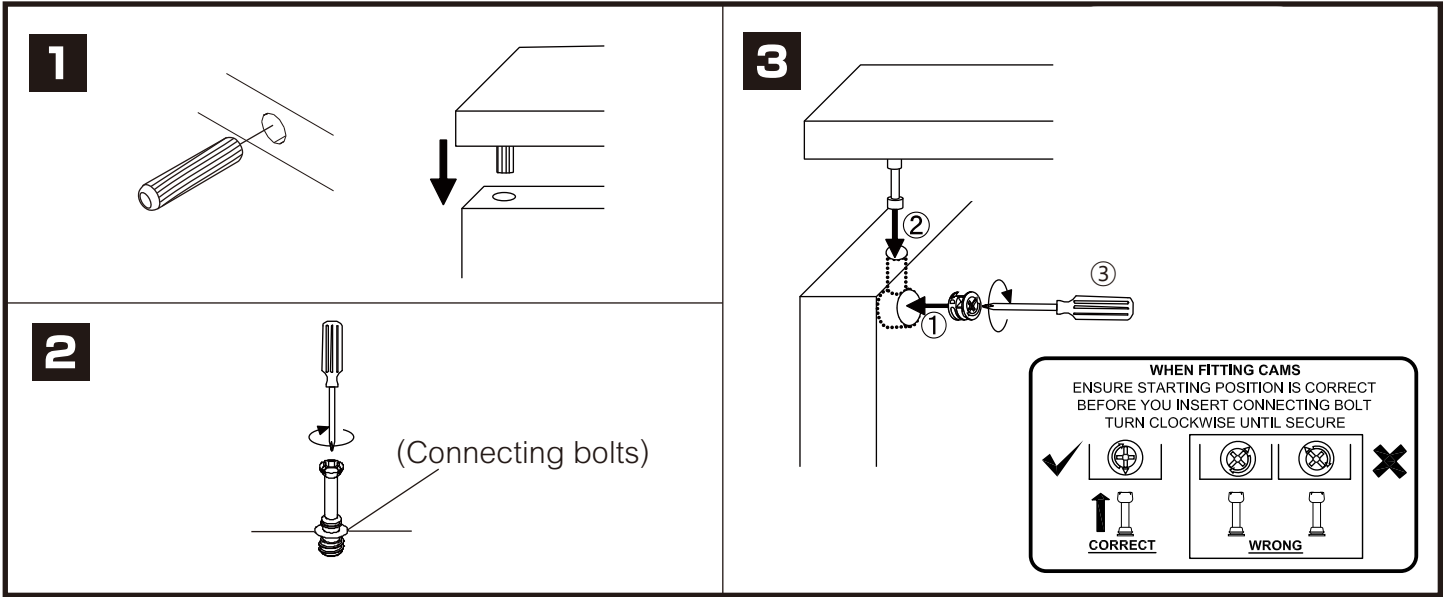

URBANO-P

Wardrobe sliding 100 cm.

CONNECT SYSTEM

HARDWARE

-BODY SET

x 23

x 23

x 40