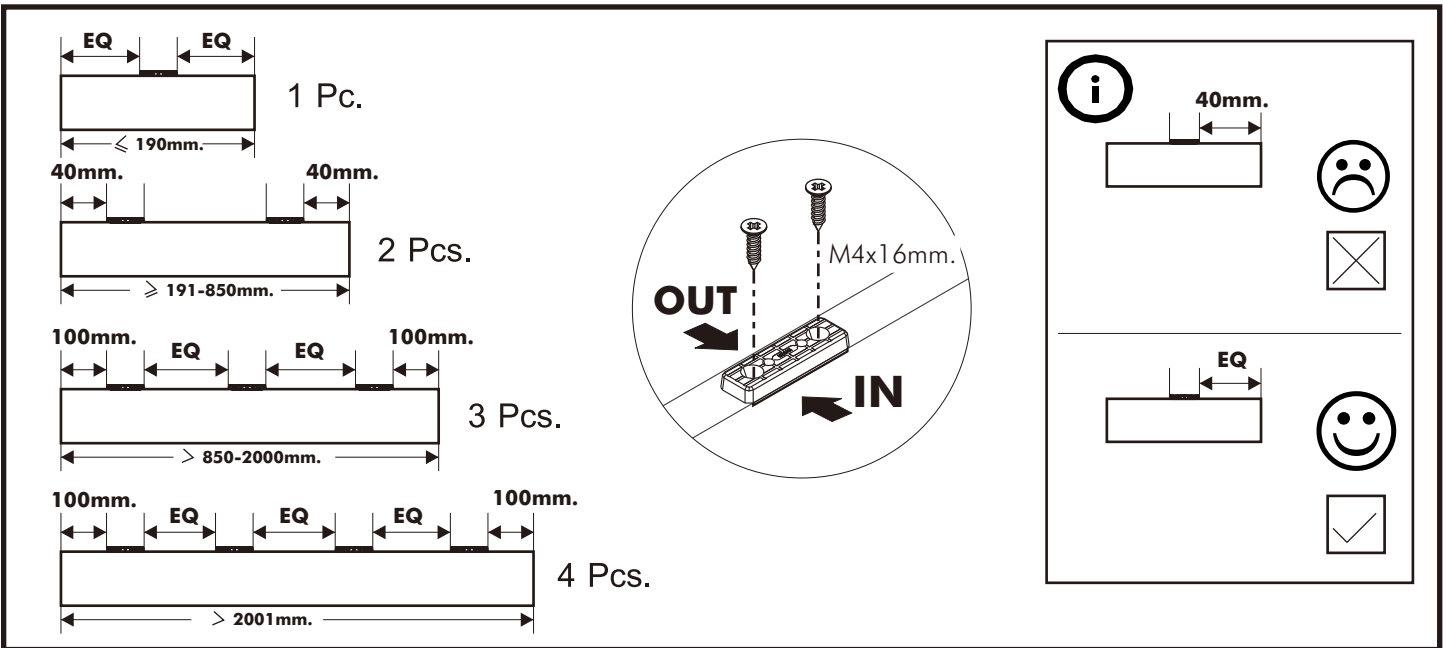

CONNECT SYSTEM