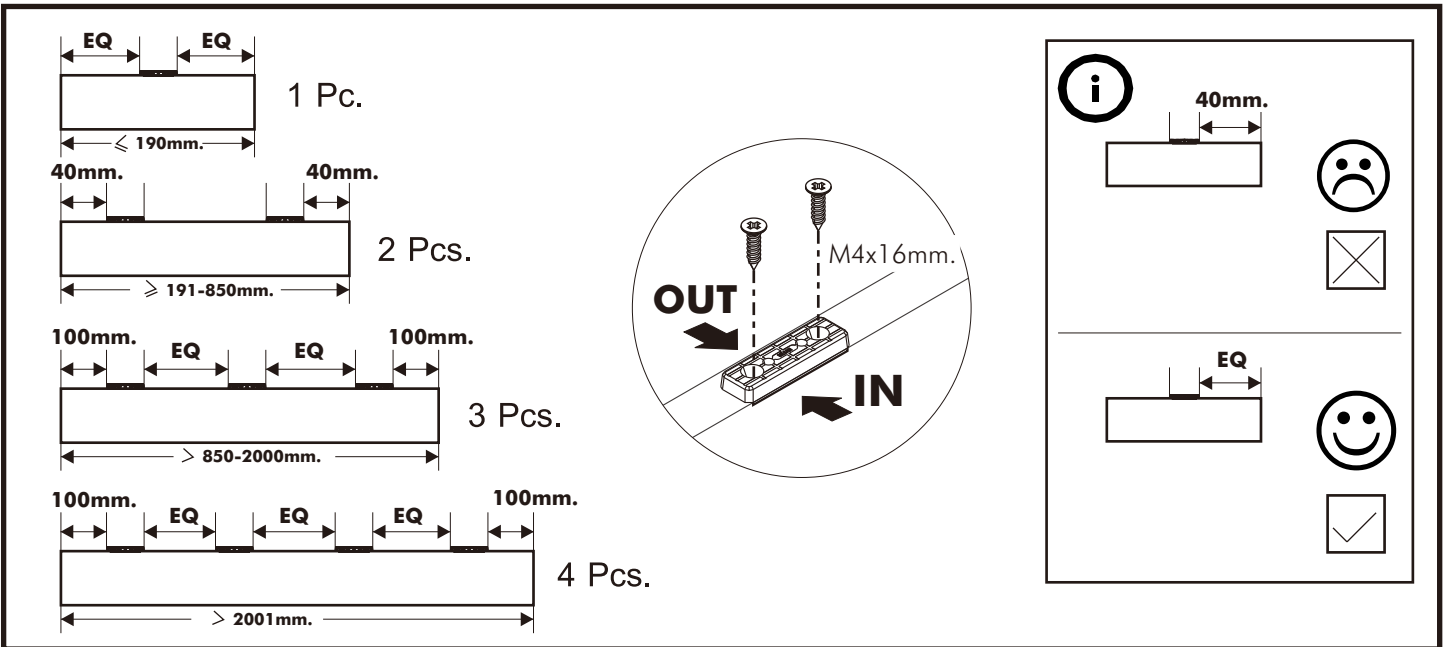

HARSH-P

Bed 5 Ft.

CONNECT SYSTEM

HARDWARE

-BODY SET

x 4

x 4

x 8

JCB+M6x60

x 6

TF+M6x45

x 4

#M6

x 4

#M6

x 4

No.1

x 3

C/B P+4x16

x 11

No.10

x 1

C/B F+M4x30

x 21

x 14

M4x16mm.

x 28

ASSEMBLY

-BODY SET

1.

2.

3.