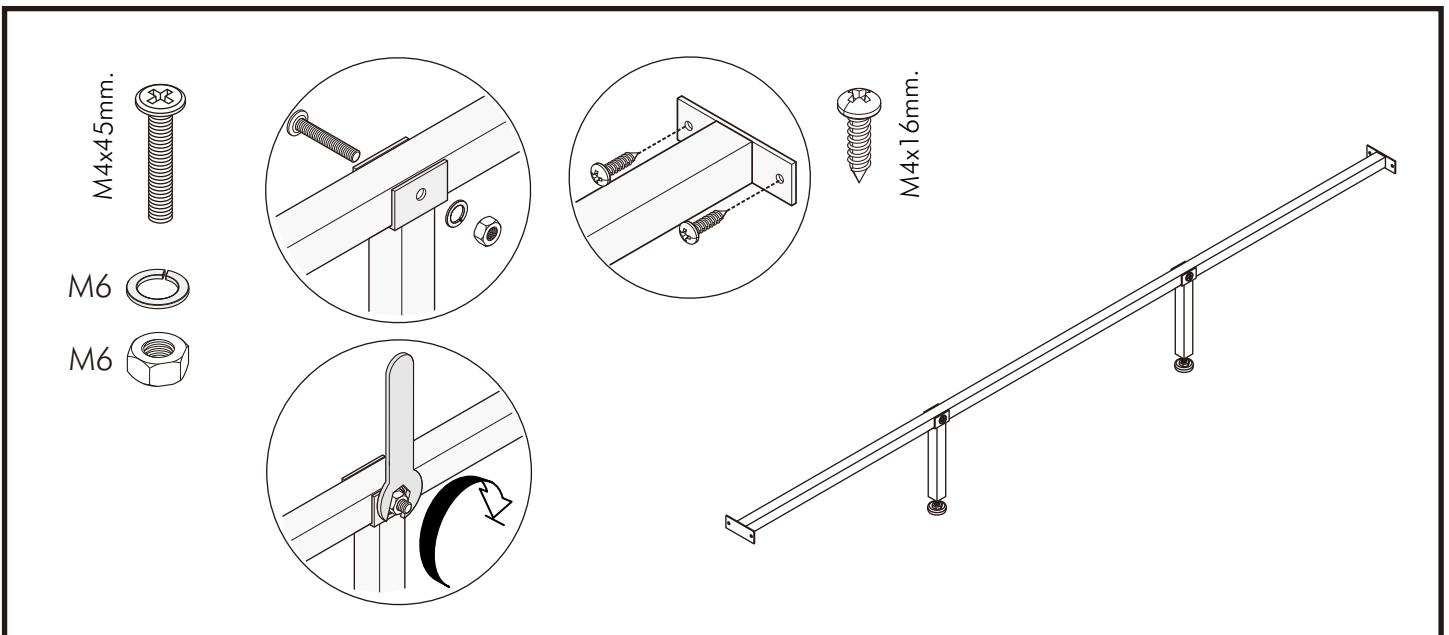

HARSH-P

Bed 5 Ft.

CONNECT SYSTEM

HARDWARE

-BODY SET

x 4

x 4

x 8

JCB+M6x60

x 6

TF+M6x45

x 4

#M6

x 4

#M6

x 4

No.1

x 3

C/B P+4x16

x 11

No.10

x 1

C/B F+M4x30

x 21

x 14

M4x16mm.

x 28

ASSEMBLY

-BODY SET

1.

2.

3.