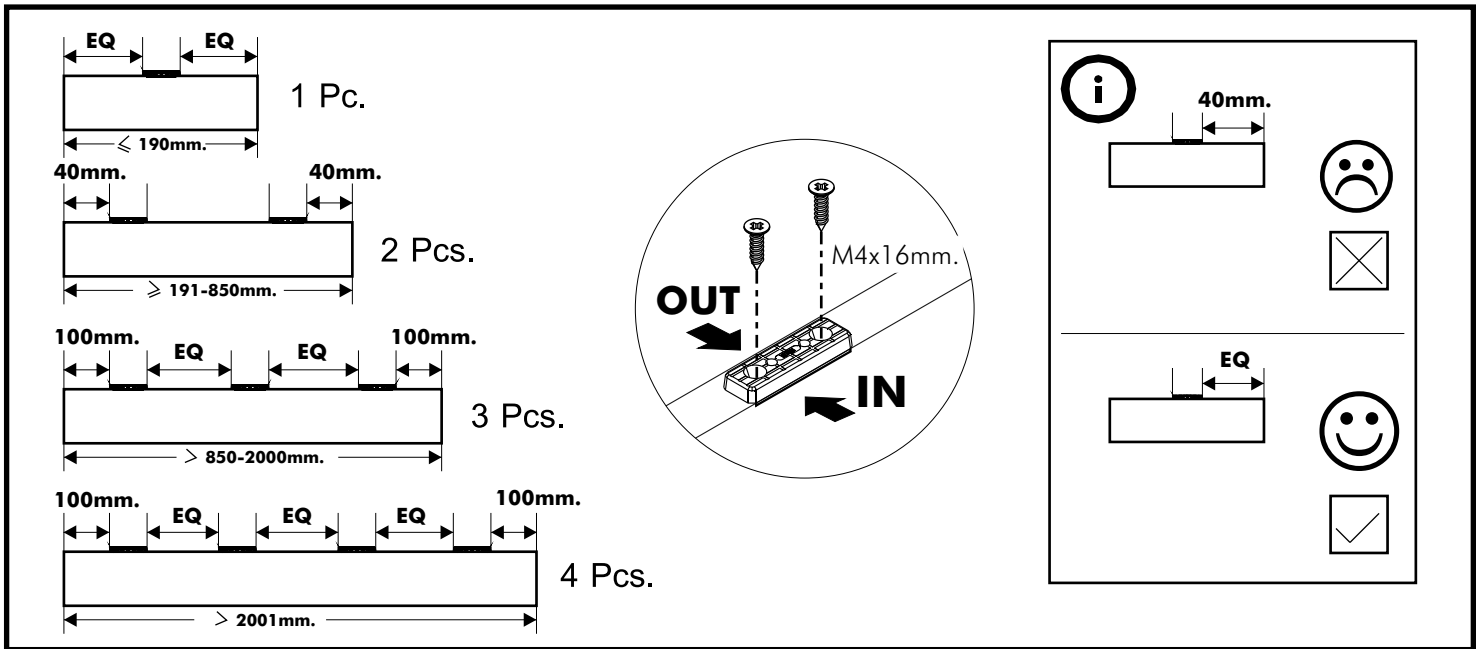

BRANO-P

Wardrobe sliding 120 cm

CONNECT SYSTEM

HARDWARE

-BODY SET

x 30

x 2

#8x35

x 15

x 2

x 1

x 2

x 12

M4x50mm.

x 17

M4x16mm.

x 144

M4x16mm.

x 21

M4x25mm.

x 6

M3.5x20mm.

x 4

M3.5x13mm.

x 1

-DOOR SET

x 4

x 4

M4x16mm.

x 24

x 8

M4x30mm.