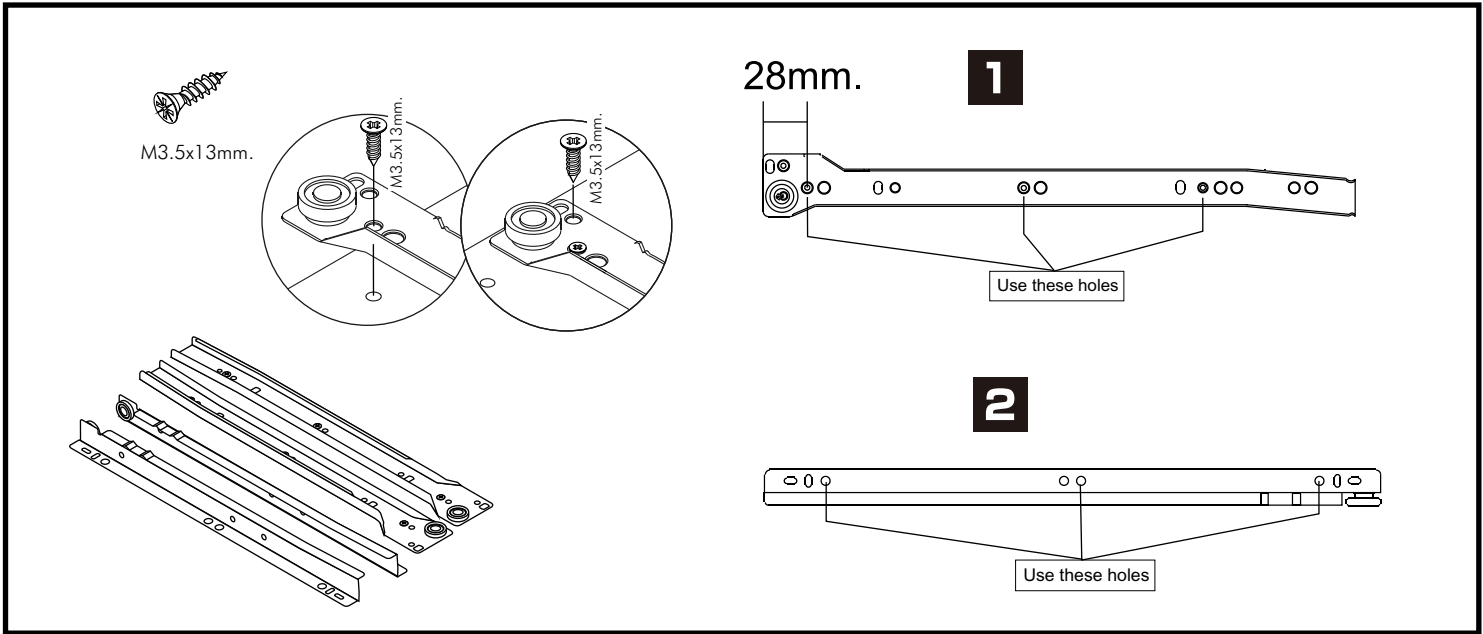

BRANO-P

Wardrobe sliding 120 cm

CONNECT SYSTEM

HARDWARE

-BODY SET

x 30

x 2

#8x35

x 15

x 2

x 1

x 2

x 12

M4x50mm.

x 17

M4x16mm.

x 144

M4x16mm.

x 21

M4x25mm.

x 6

M3.5x20mm.

x 4

M3.5x13mm.

x 1

-DOOR SET

x 4

x 4

M4x16mm.

x 24

x 8

M4x30mm.