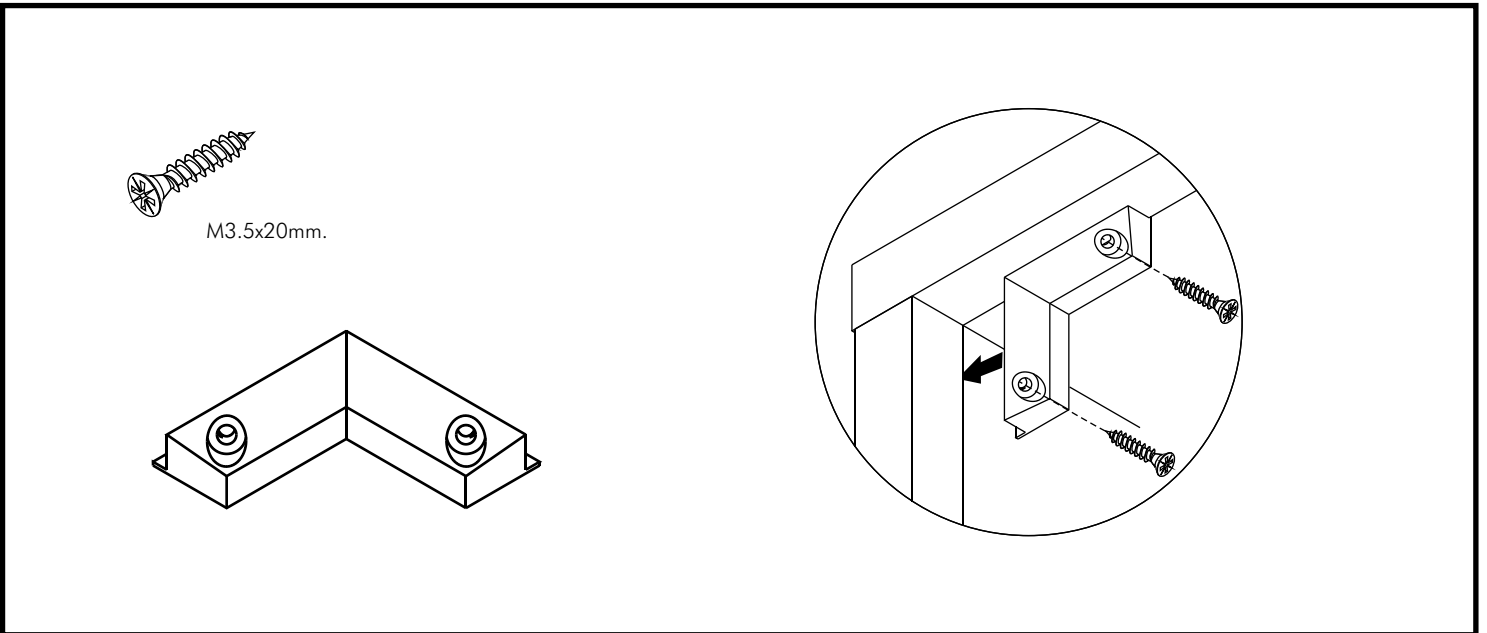

BRANO-P

Wardrobe sliding 120 cm

CONNECT SYSTEM

HARDWARE

-BODY SET

x 30

x 2

#8x35

x 15

x 2

x 1

x 2

x 12

M4x50mm.

x 17

M4x16mm.

x 144

M4x16mm.

x 21

M4x25mm.

x 6

M3.5x20mm.

x 4

M3.5x13mm.

x 1

-DOOR SET

x 4

x 4

M4x16mm.

x 24

x 8

M4x30mm.