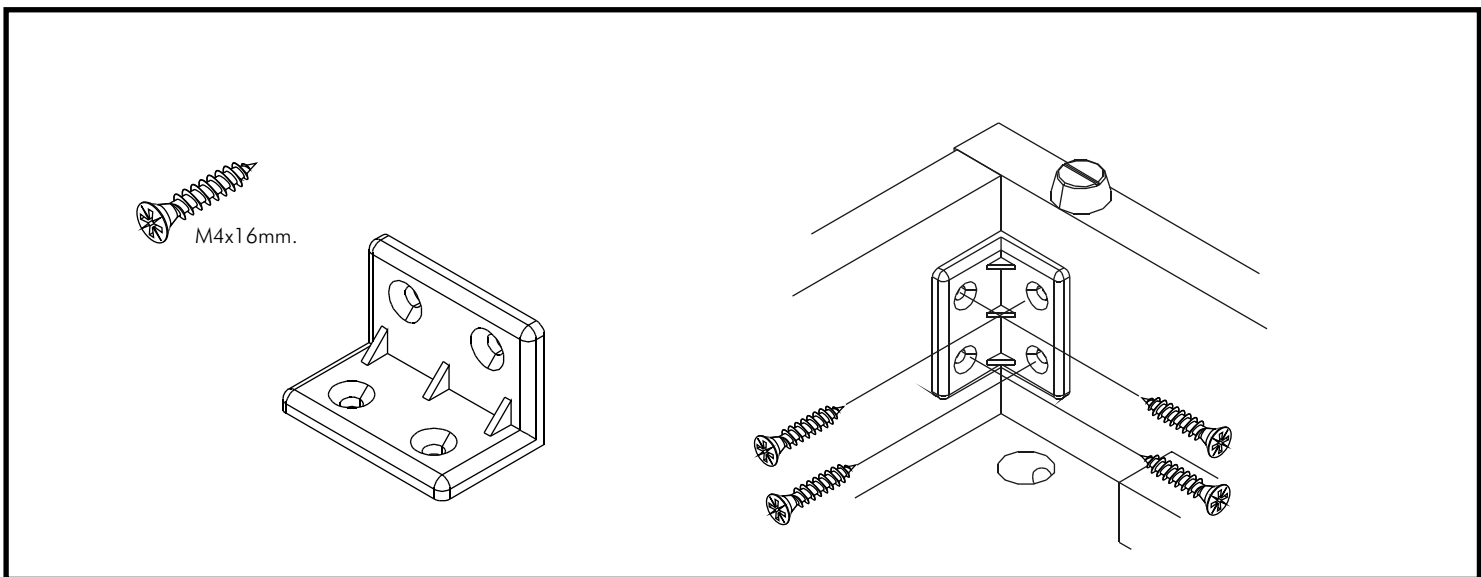

BRANO-P

Wardrobe sliding 120 cm

CONNECT SYSTEM

HARDWARE

-BODY SET

x 30

x 2

#8x35

x 15

x 2

x 1

x 2

x 12

M4x50mm.

x 17

M4x16mm.

x 144

M4x16mm.

x 21

M4x25mm.

x 6

M3.5x20mm.

x 4

M3.5x13mm.