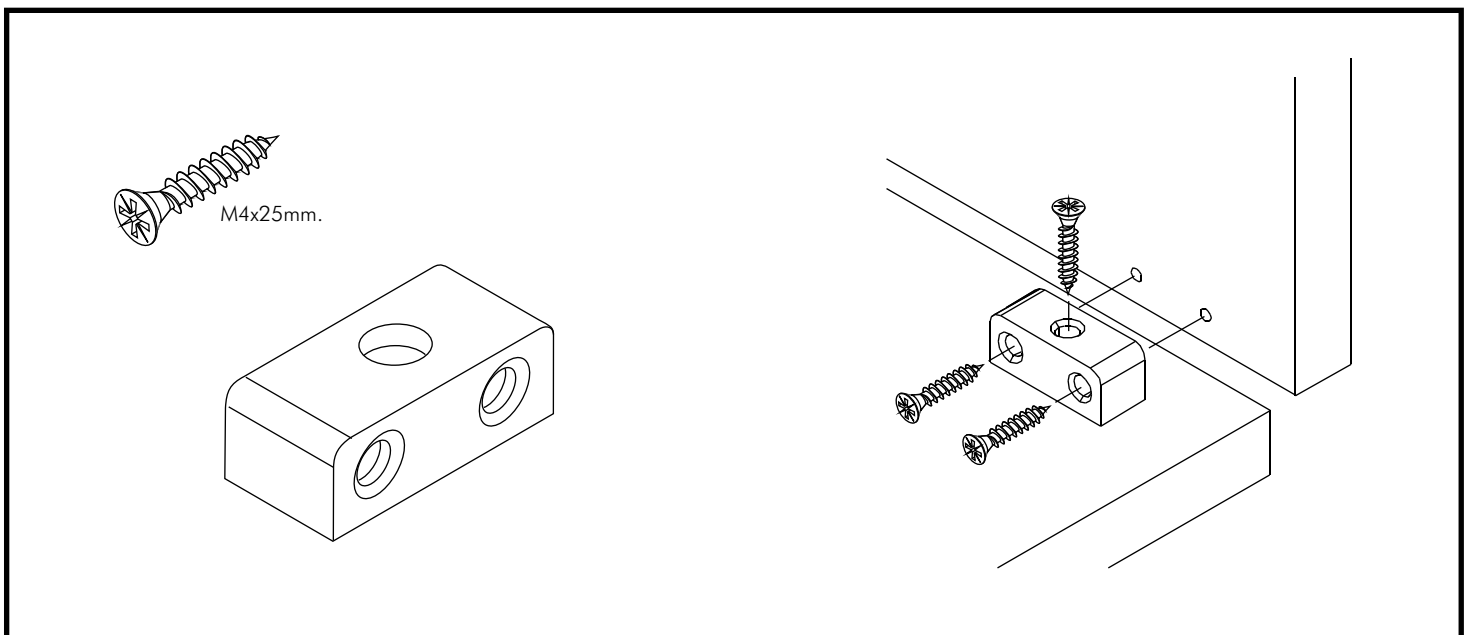

ECCO-P

Shoe cabinet

CONNECT SYSTEM

HARDWARE

-BODY SET

M4x45mm.

X 12

8x35mm.

X 26

X 8

X 8

X 4

X 2

M4x16mm.

X 5

M4x35mm.

X 16

X 2

M3.5x20mm.

X 4

M4x25mm.

X 24

X 10

M4x16mm.