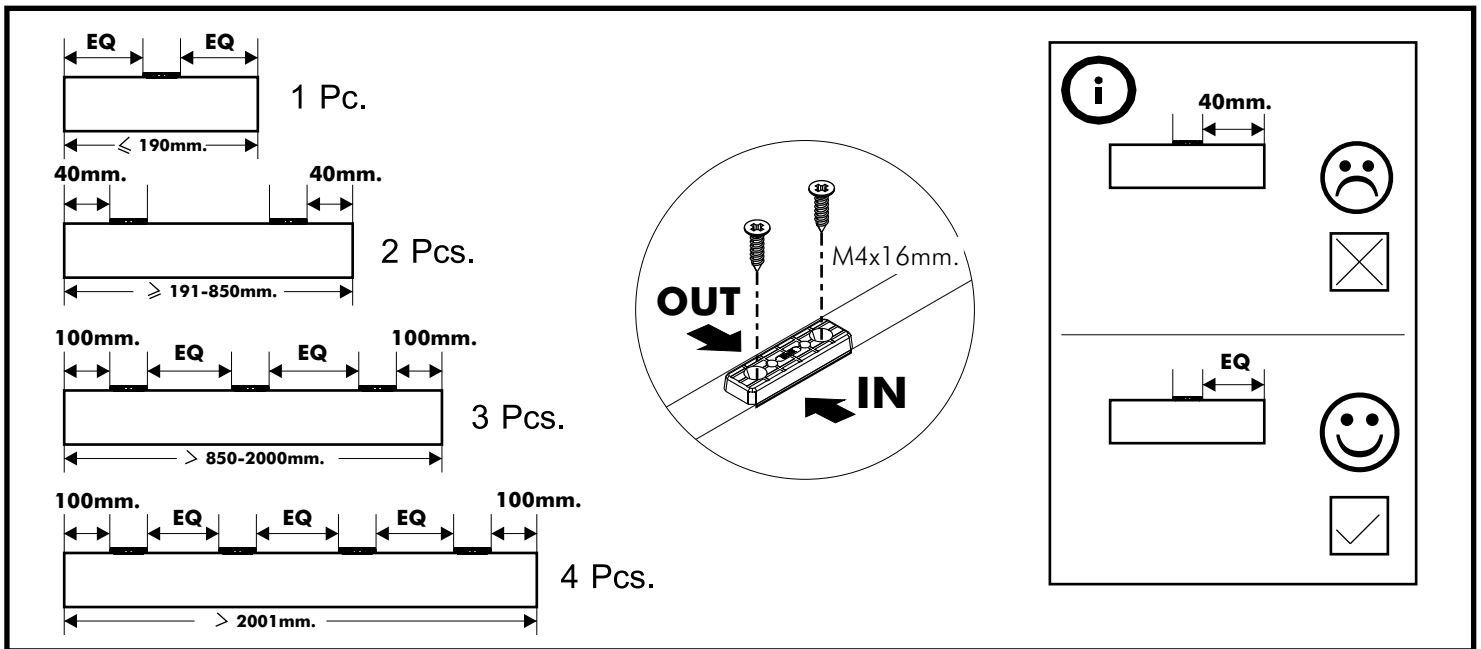

ECCO-P

Shoe cabinet

CONNECT SYSTEM

HARDWARE

-BODY SET

M4x45mm.

X 12

8x35mm.

X 26

X 8

X 8

X 4

X 2

M4x16mm.

X 5

M4x35mm.

X 16

X 2

M3.5x20mm.

X 4

M4x25mm.

X 24

X 10

M4x16mm.