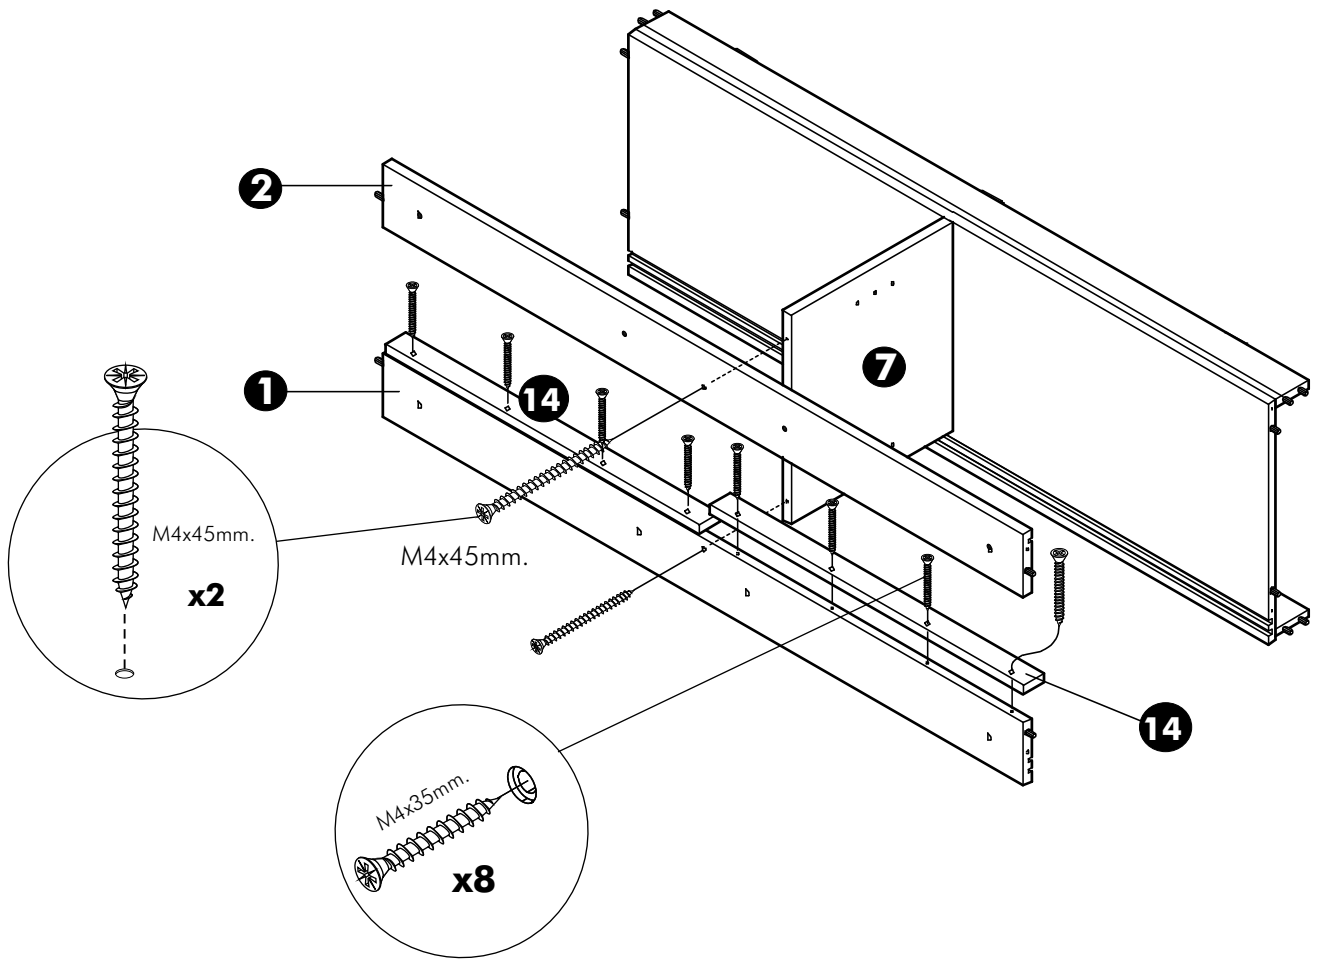

ECCO-P

Shoe cabinet

CONNECT SYSTEM

HARDWARE

-BODY SET

M4x45mm.

X 12

8x35mm.

X 16

X 2

M3.5x20mm.

X 4

M4x25mm.

X 24

X 10

M4x16mm.

X 20

1.

2.

3.

4.

5.

6.

7.

8.

9.

10.

11.

12.