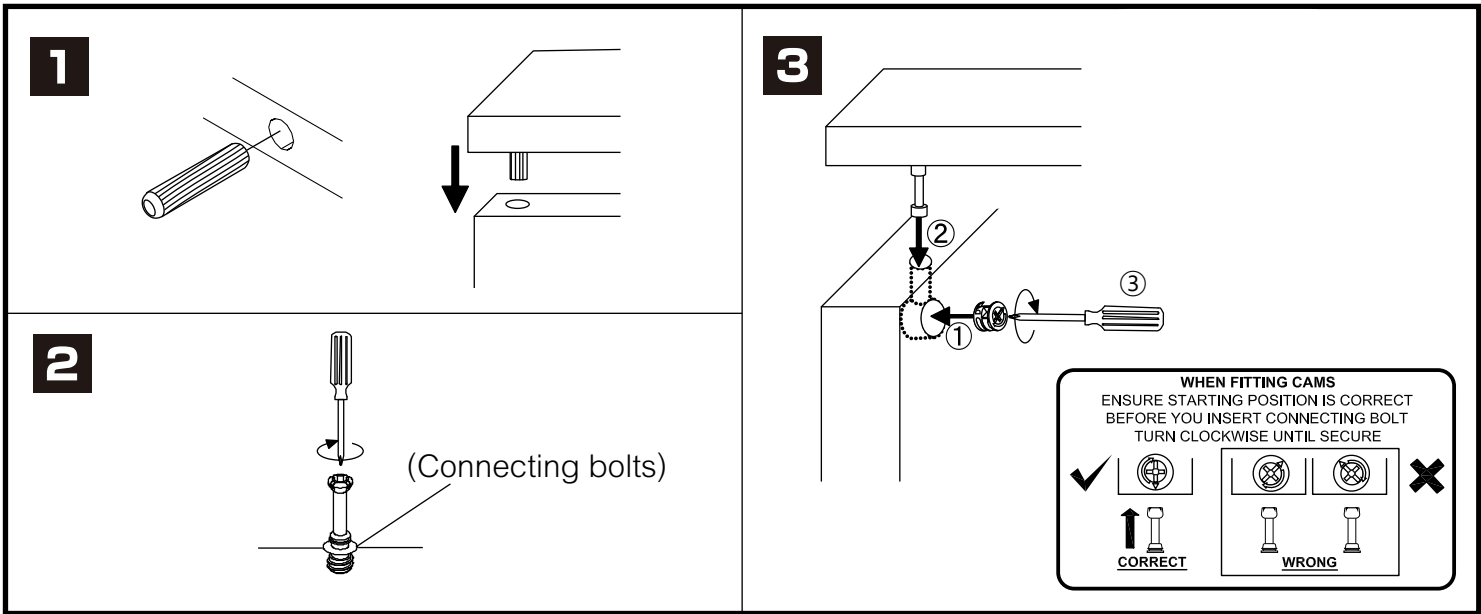

ECCO-P

Shoe cabinet

CONNECT SYSTEM

HARDWARE

-BODY SET

M4x45mm.

X 12

8x35mm.

X 26

X 8

X 8

X 4

X 2

M4x16mm.

X 5

M4x35mm.