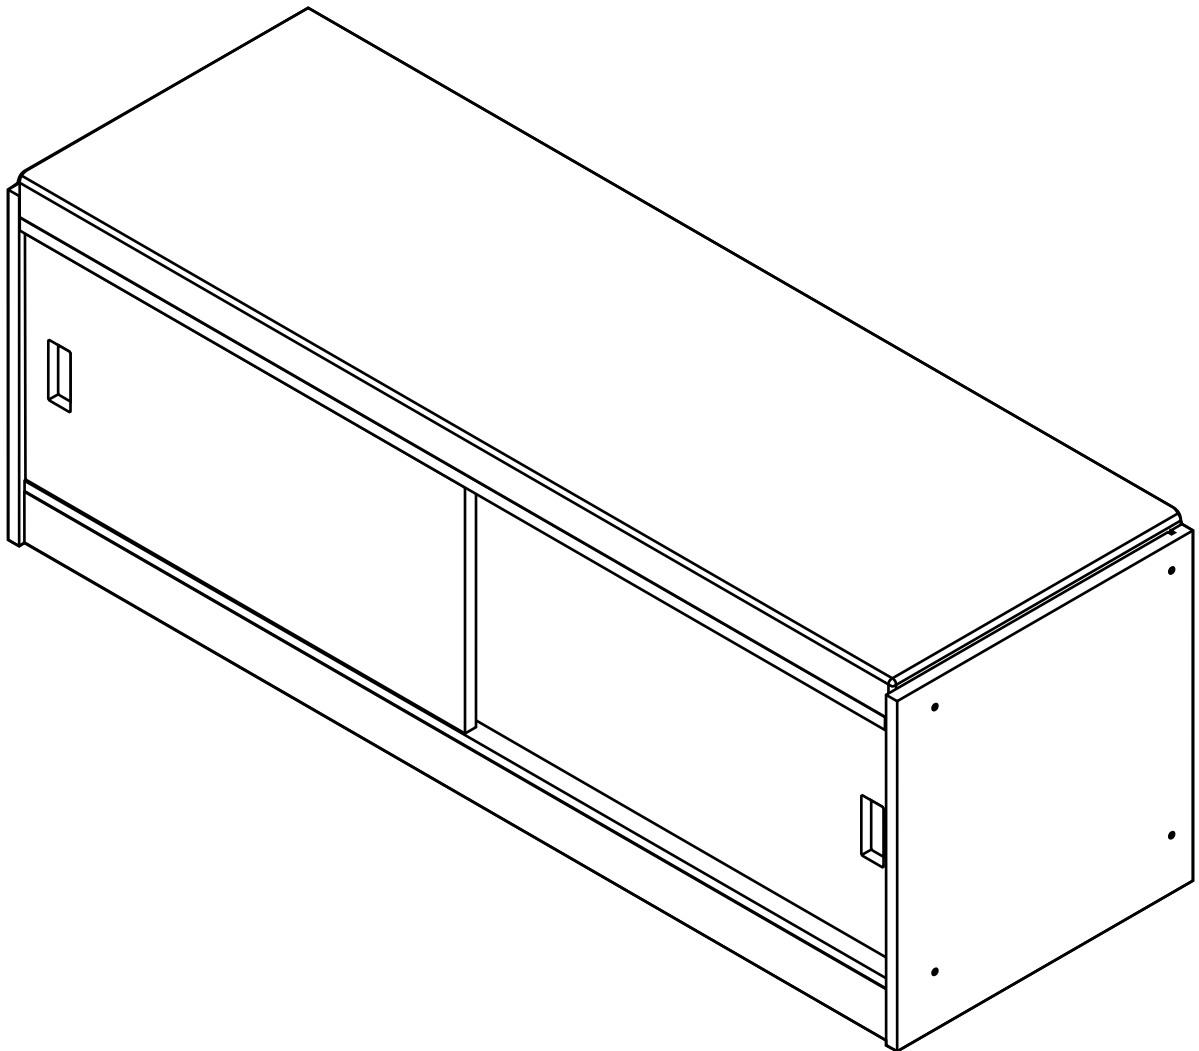

ECCO-P

Shoe cabinet

CONNECT SYSTEM

HARDWARE

-BODY SET

M4x45mm.

X 12

8x35mm.

X 26

X 8

X 8

X 4

X 2

M4x16mm.

X 5

M4x35mm.

X 16

X 2

M3.5x20mm.

X 4

M4x25mm.

X 24

X 10

M4x16mm.