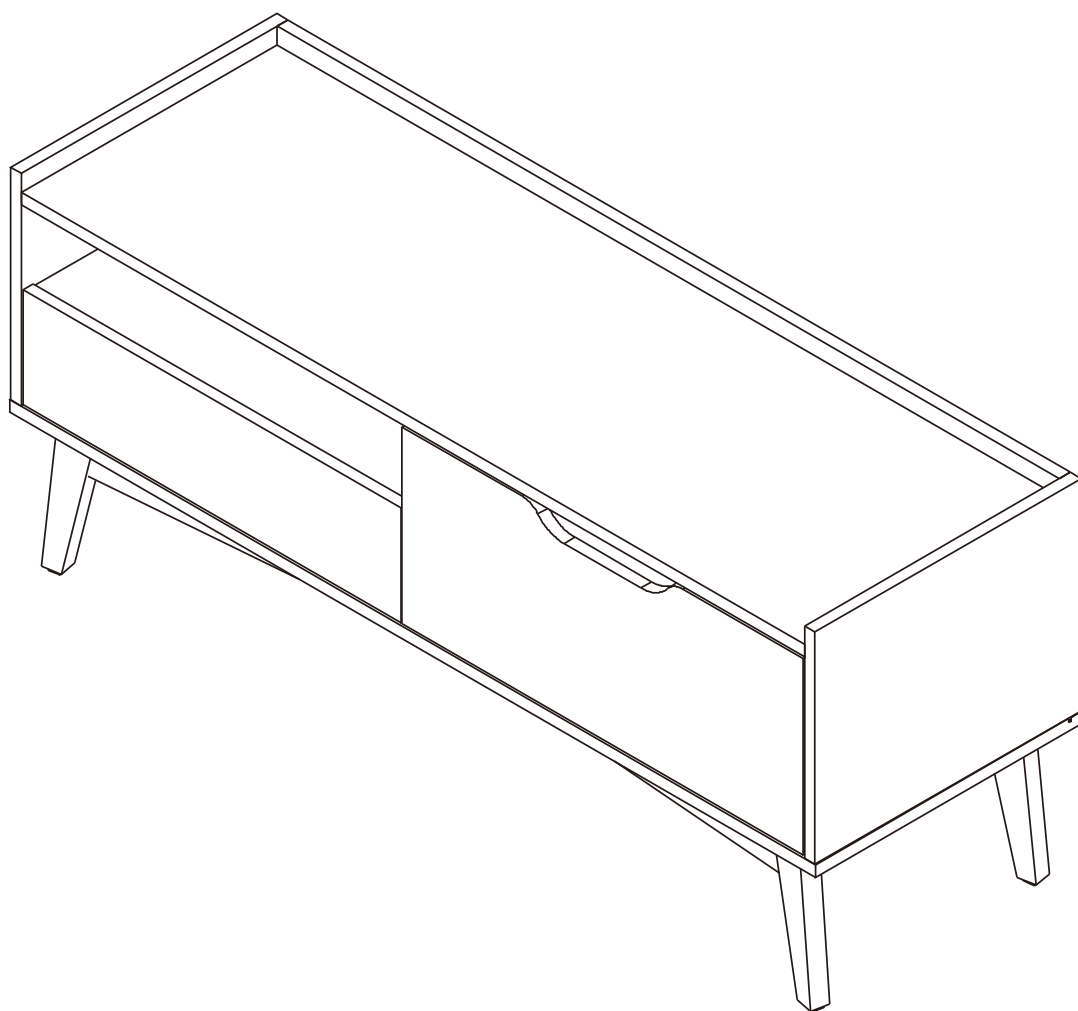

KARLMAR-P

TV Cabinet 120 cm.

CONNECT SYSTEM

■ **The Standard for identifying which mounted safety fall protection fitting to use** **Note : That children's products must be installed with all anti-falling fittings.**

■ Mounted fall protection fittings

HARDWARE

-BODY SET

X 10

X 10

#8x35

X 18

X 2