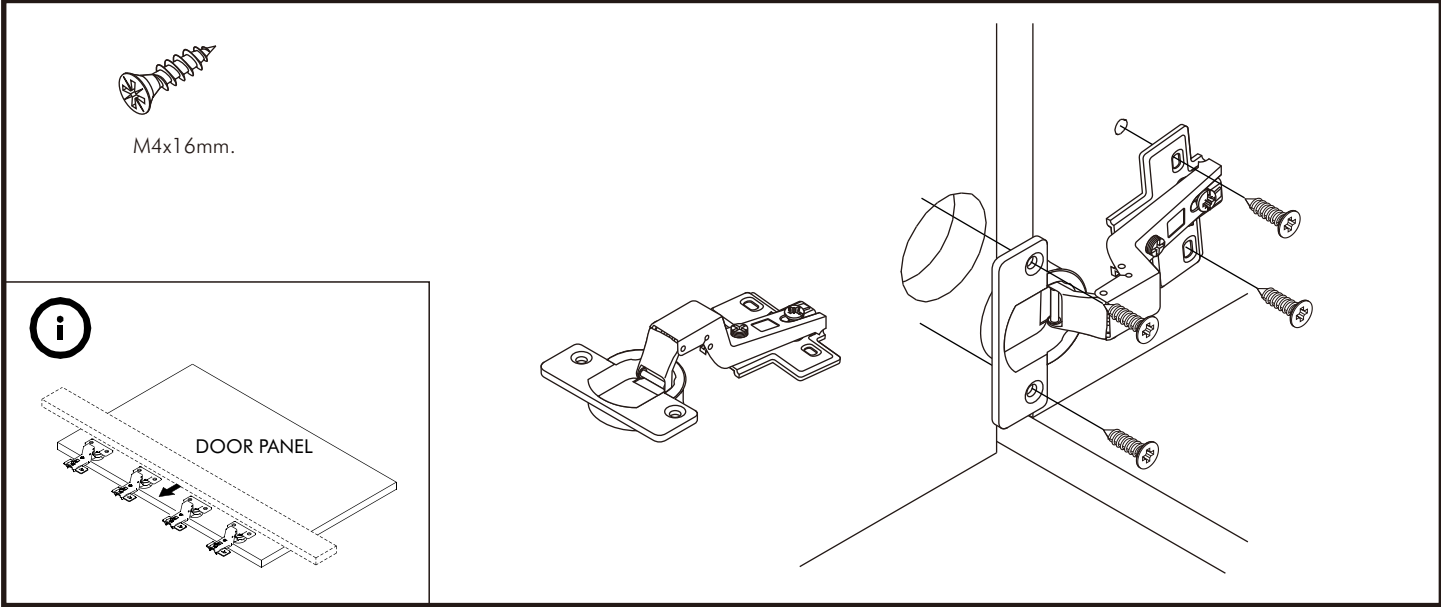

KARLMAR-P

TV Cabinet 120 cm.

CONNECT SYSTEM

■ **The Standard for identifying which mounted safety fall protection fitting to use** **Note : That children's products must be installed with all anti-falling fittings.**

■ Mounted fall protection fittings

HARDWARE

-BODY SET

X 10

X 10

#8x35

X 18

X 2