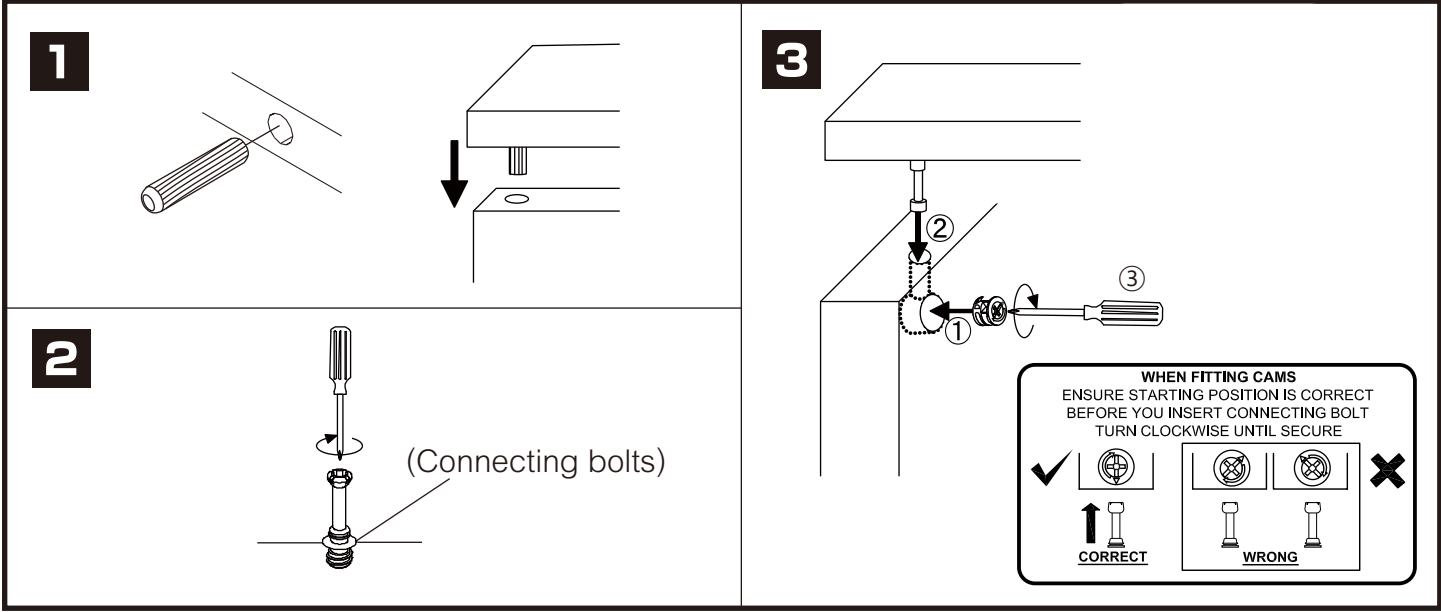

KARLMAR-P

TV Cabinet 120 cm.

CONNECT SYSTEM

■ **The Standard for identifying which mounted safety fall protection fitting to use** **Note : That children's products must be installed with all anti-falling fittings.**

■ Mounted fall protection fittings

HARDWARE

-BODY SET

X 10

X 10

#8x35

X 18

X 2