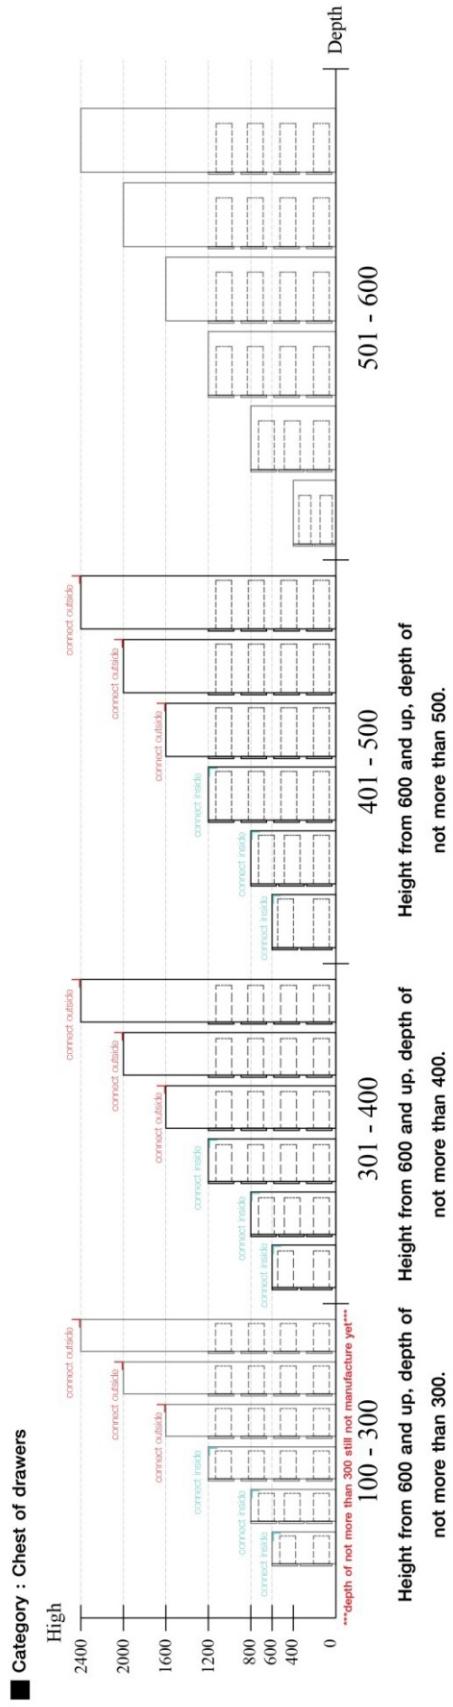

■ Mounted fall protection fittings

HARDWARE

-BODY SET

X 10

X 10

#8x35

X 18

X 2

#M4x16

X 12

#M4x16

X 25

#M4x50

X 9

#M4x50

X 6

X 2

X 1

X 1SET

#M5x50

X 1

#TFL4 M6x23

X 3

#M4x40

X 6

X 4

#M3.5x20

X 4

X 1

ASSEMBLY

-BODY SET

1.