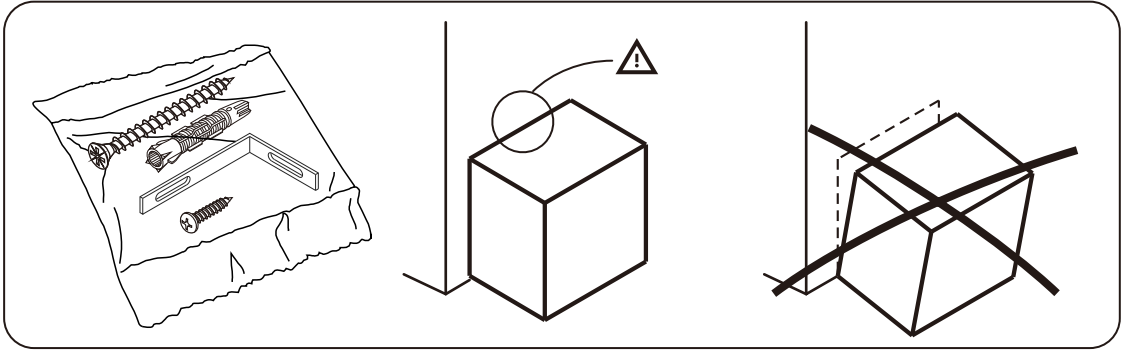

KARLMAR-P

TV Cabinet 120 cm.

CONNECT SYSTEM

■ **The Standard for identifying which mounted safety fall protection fitting to use** **Note : That children's products must be installed with all anti-falling fittings.**

■ Mounted fall protection fittings

HARDWARE

-BODY SET

X 10

X 10

#8x35

X 18

X 2