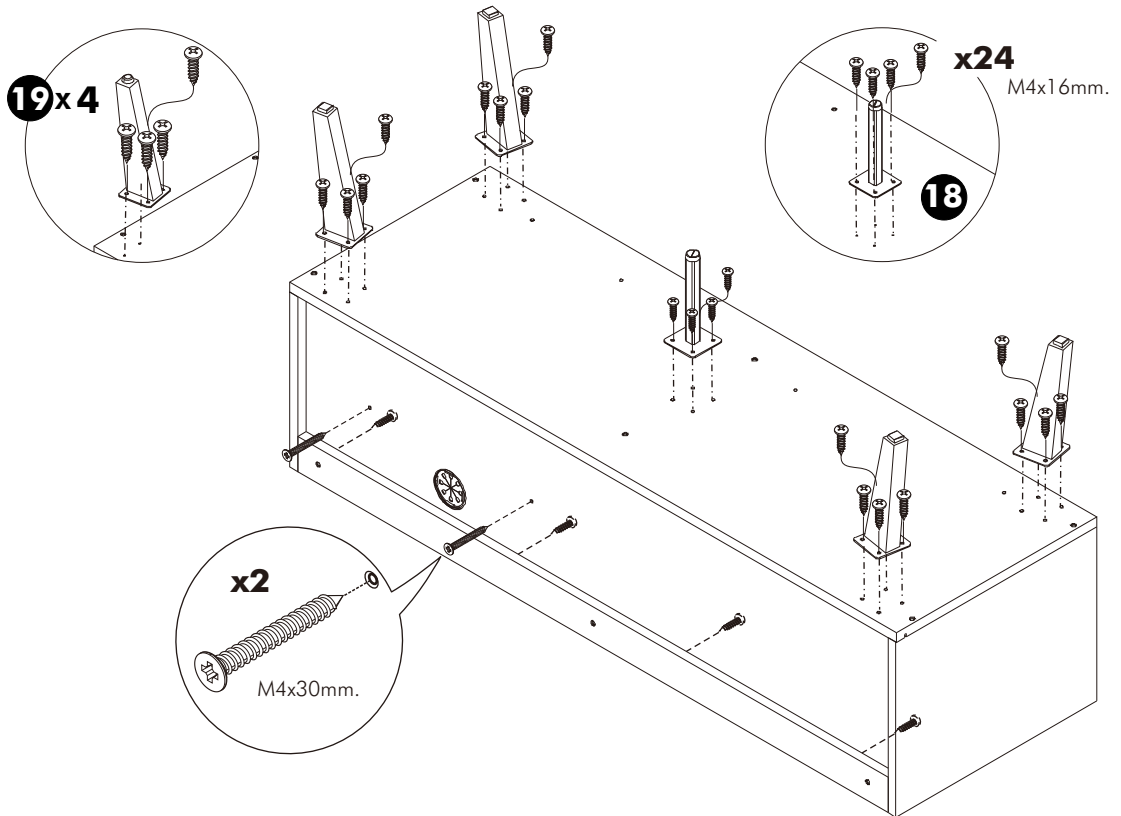

■ Mounted fall protection fittings

HARDWARE

-BODY SET

X 10

X 10

#8x35

X 18

X 2

X 6

X 4

#M3.5x20

X 4

X 1

ASSEMBLY

-BODY SET

1.

2.

3.

4.

5.

6.

7.

8.

9.