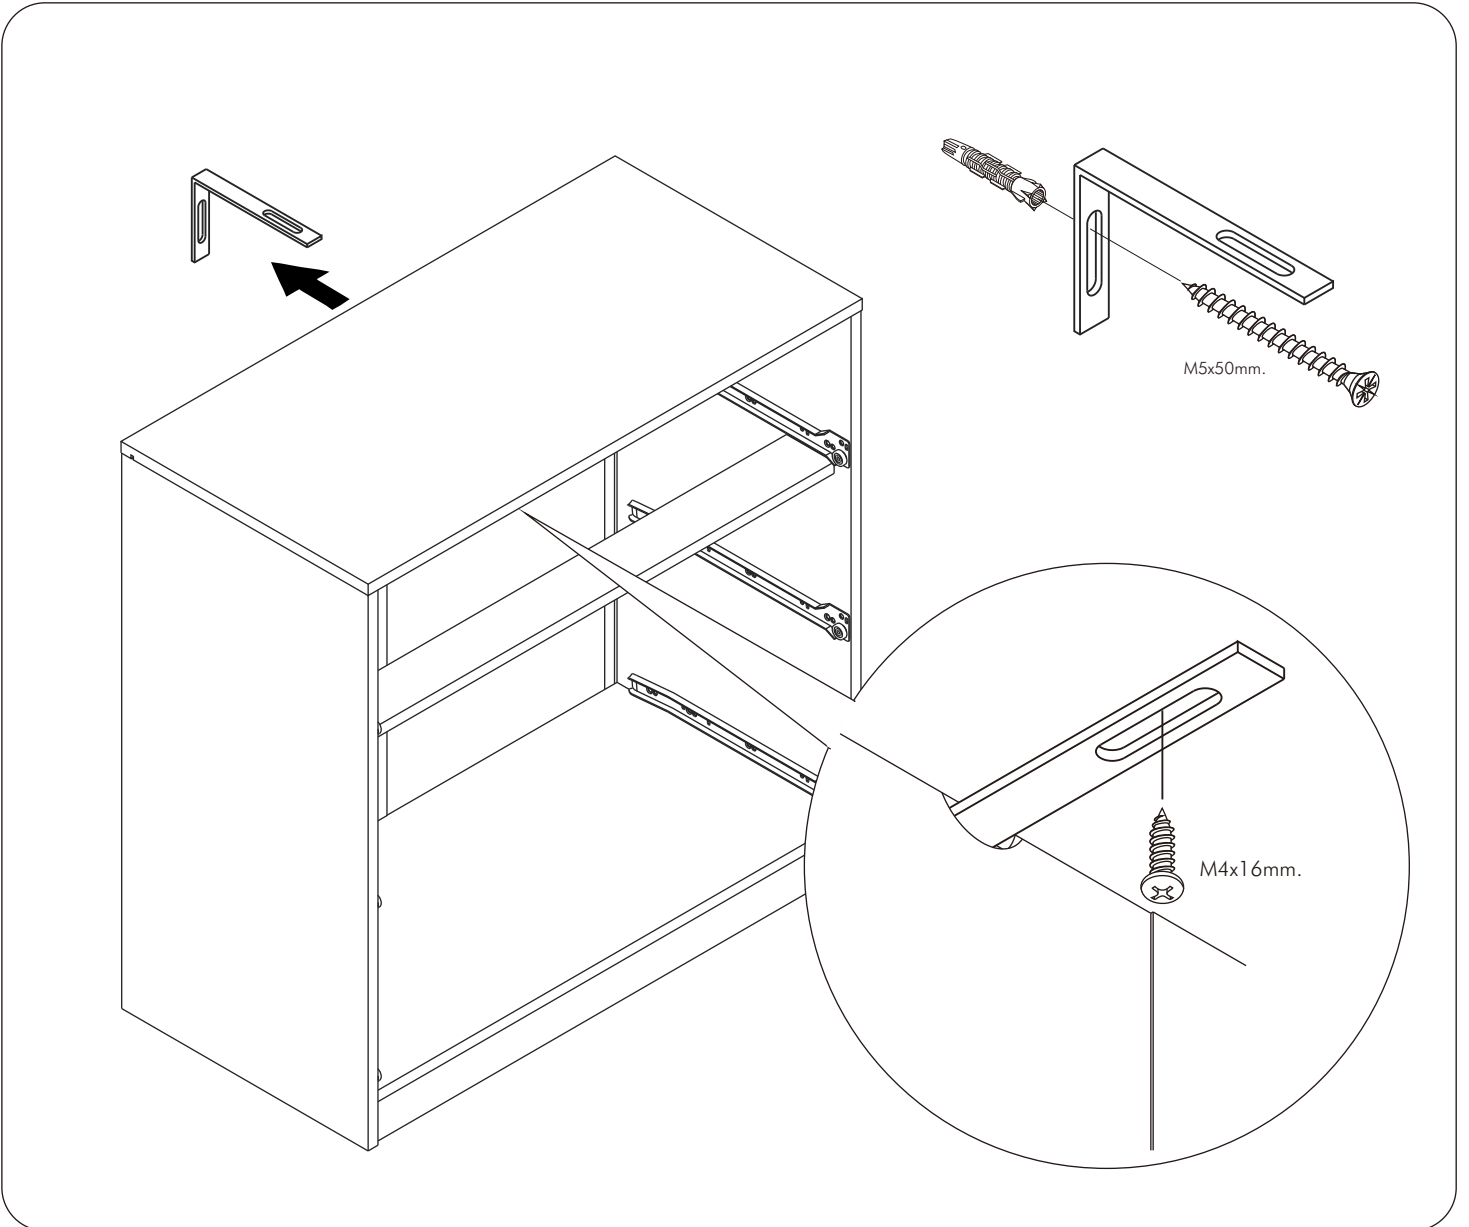

KARLMAR-P

TV Cabinet 120 cm.

CONNECT SYSTEM

■ **The Standard for identifying which mounted safety fall protection fitting to use** **Note : That children's products must be installed with all anti-falling fittings.**

■ Mounted fall protection fittings

HARDWARE

-BODY SET

X 10

X 10

#8x35

X 18

X 2