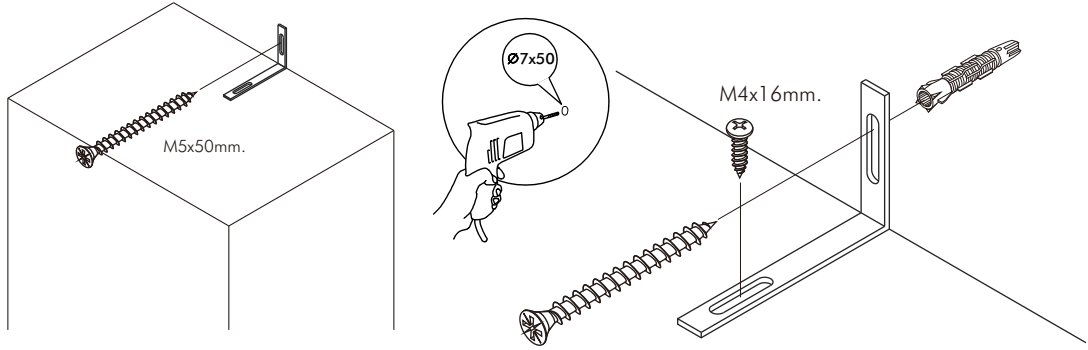

KARLMAR-P

TV Cabinet 120 cm.

CONNECT SYSTEM

■ **The Standard for identifying which mounted safety fall protection fitting to use** **Note : That children's products must be installed with all anti-falling fittings.**

■ Mounted fall protection fittings

HARDWARE

-BODY SET

X 10

X 10

#8x35

X 18

X 2

X 6

X 4

#M3.5x20

X 4

X 1

ASSEMBLY

-BODY SET

1.