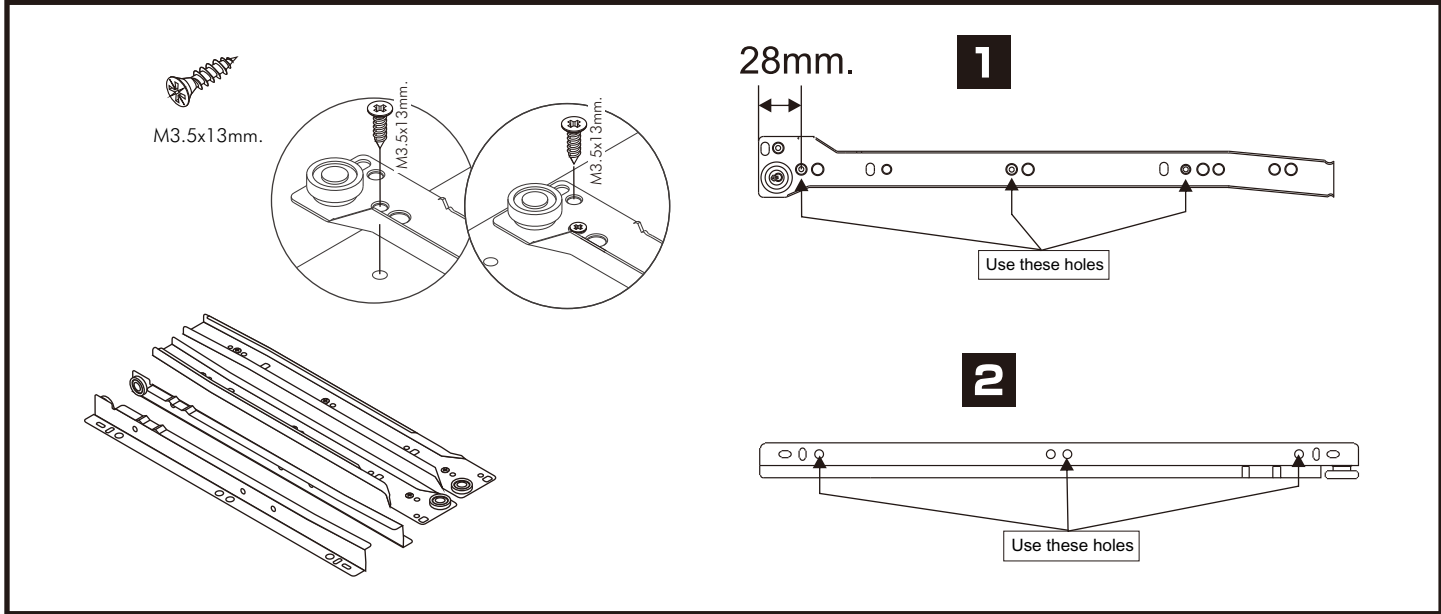

KARLMAR-P

TV Cabinet 120 cm.

CONNECT SYSTEM

■ **The Standard for identifying which mounted safety fall protection fitting to use** **Note : That children's products must be installed with all anti-falling fittings.**

■ Mounted fall protection fittings

HARDWARE

-BODY SET

X 10

X 10

#8x35

X 18

X 2

X 6

X 4

#M3.5x20

X 4

X 1

ASSEMBLY

-BODY SET

1.