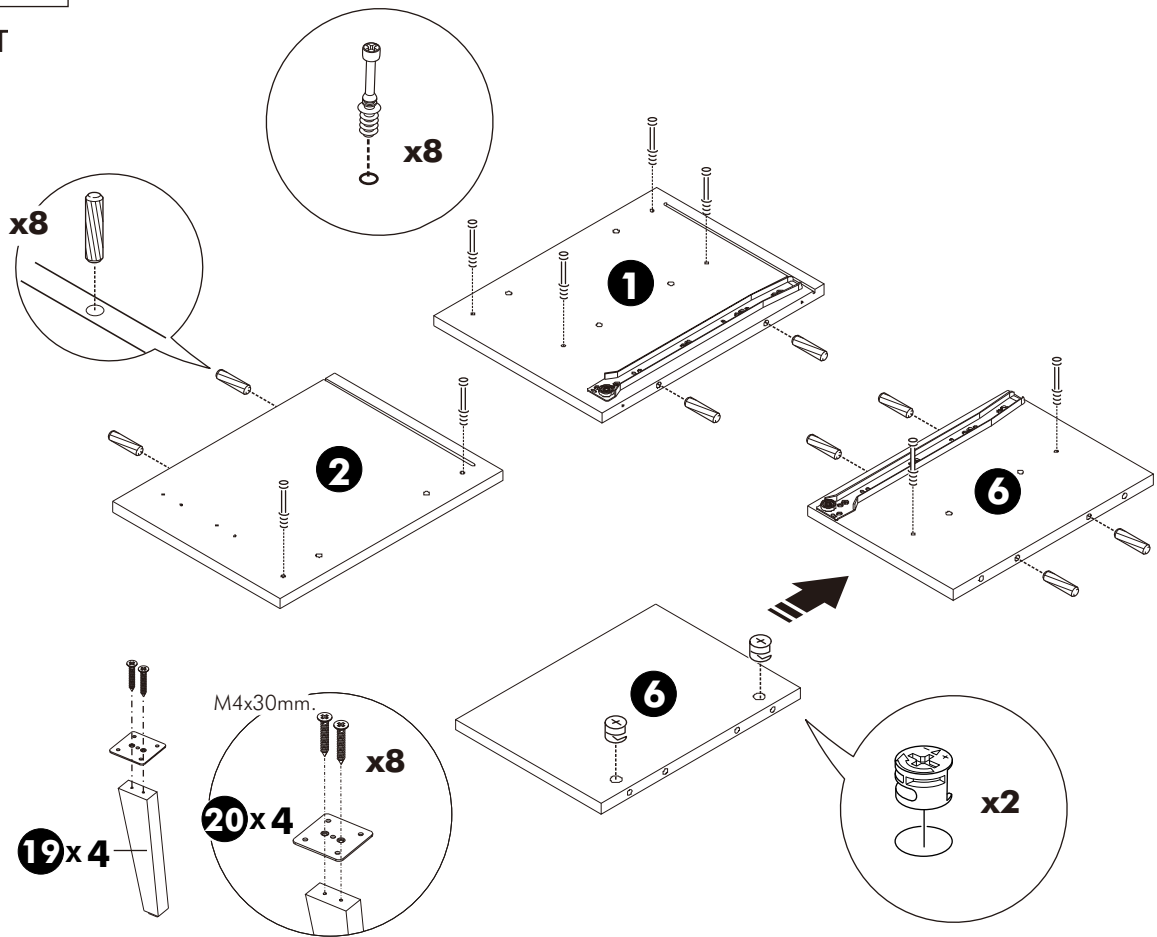

■ Mounted fall protection fittings

HARDWARE

-BODY SET

X 10

X 10

#8x35

X 18

X 2

X 6

X 4

#M3.5x20

X 4

X 1

ASSEMBLY

-BODY SET

1.

2.

3.

4.

5.

6.

7.

8.

9.