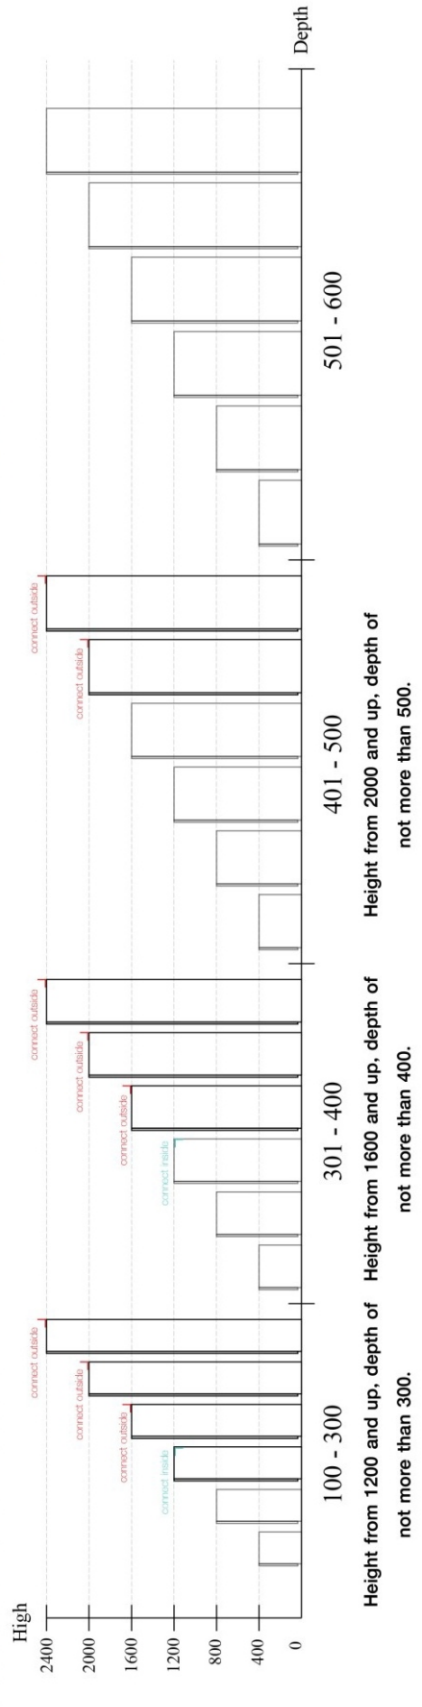

■ Mounted fall protection fittings

HARDWARE

-BODY SET

X 10

X 10

#8x35

X 18

X 2

#M4x16

X 12

#M4x16

X 25

#M4x50

X 9

#M4x50

X 6

X 2

X 1

X 1SET

#M5x50

X 1

#TFL4 M6x23

X 3

#M4x40

X 6

X 4

#M3.5x20

X 4

X 1

ASSEMBLY

-BODY SET

1.