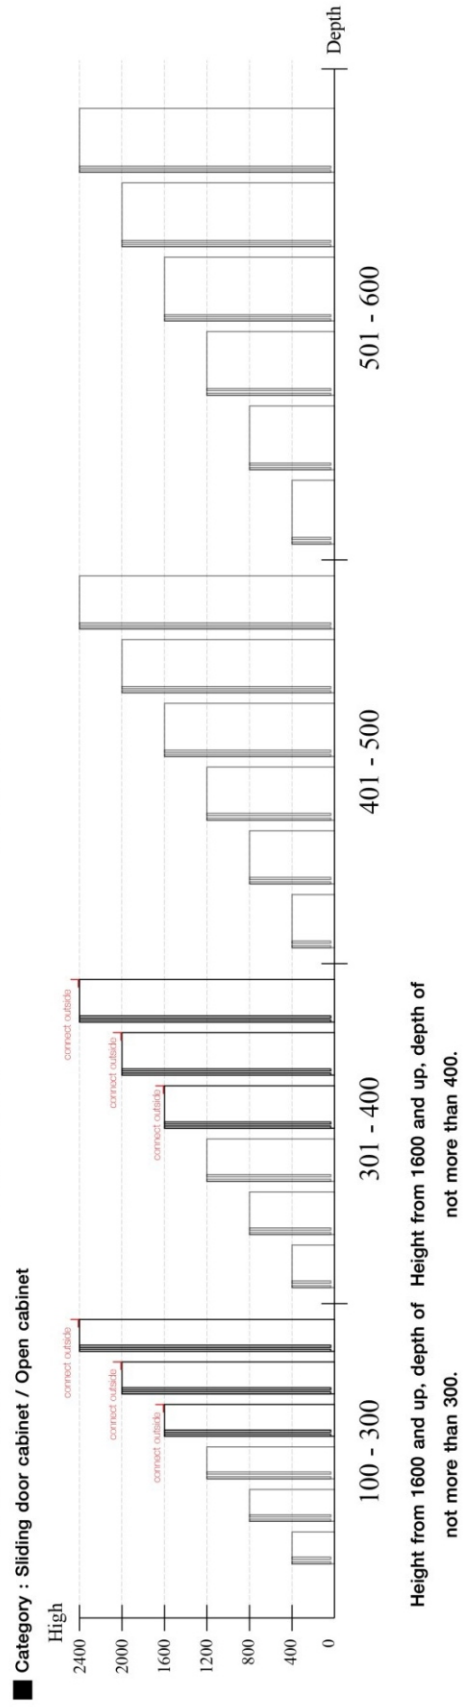

KARLMAR-P

TV Cabinet 120 cm.

CONNECT SYSTEM

■ **The Standard for identifying which mounted safety fall protection fitting to use** **Note : That children's products must be installed with all anti-falling fittings.**

■ Mounted fall protection fittings

HARDWARE

-BODY SET

X 10

X 10

#8x35

X 18

X 2

#M4x16

X 12

#M4x16

X 25

#M4x50

X 9

#M4x50

X 6

X 2

X 1

X 1SET

#M5x50

X 1

#TFL4 M6x23

X 3

#M4x40