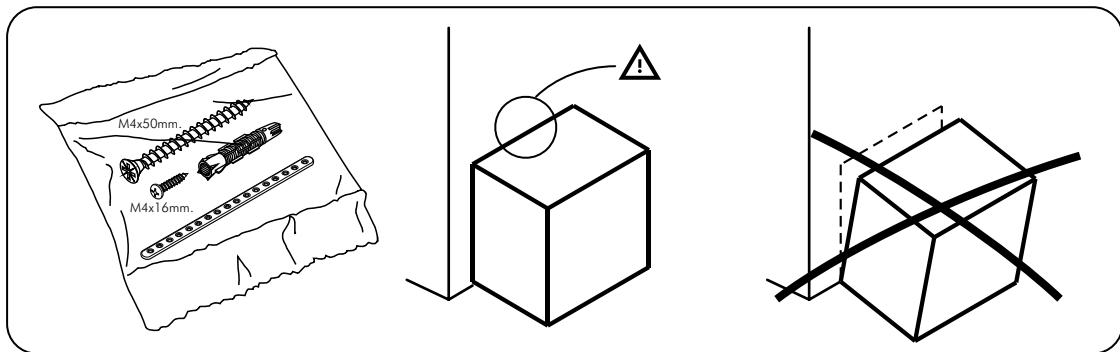

TOKYO-P

Chest 3 drawer 80 cm.

CONNECT SYSTEM

M3.5x13mm.

28mm.

1

2

HARDWARE

x 4

#19mm.

x 4

(8x35)

x 20

x 3

x 14

M4x16mm.

x 60

x 2

M6x23

x 18

M4x40mm.

x 42

M3.5x13mm.

x 42

M4x16mm.

x 1

x 1

M4x50mm.

x 8

x 4

M3.5x20mm.

x 4