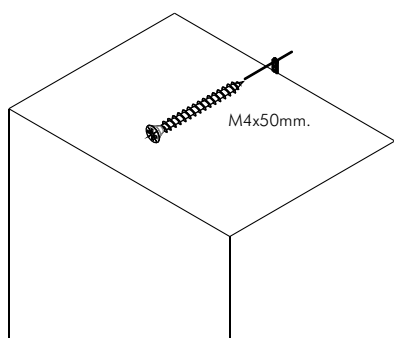

TOKYO-P

Chest 3 drawer 80 cm.

CONNECT SYSTEM

M3.5x13mm.

28mm.

1

2

HARDWARE

x 4

#19mm.

x 4

(8x35)

x 20

x 3

x 14

M4x16mm.

x 60

x 2

M6x23

x 18

M4x40mm.

x 42

M3.5x13mm.

x 42

M4x16mm.

x 1

x 1

M4x50mm.

x 8

x 4

M3.5x20mm.

x 4