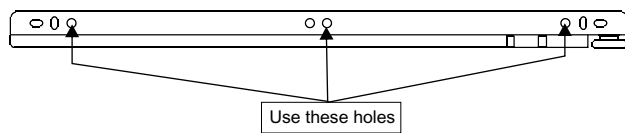

TOKYO-P

Chest 3 drawer 80 cm.

CONNECT SYSTEM

M3.5x13mm.

28mm.

1

2

HARDWARE

x 4

#19mm.

x 4

(8x35)

x 20

x 3

x 14

M4x16mm.

x 60

x 2

M6x23

x 18

M4x40mm.

x 42

M3.5x13mm.

x 42

x 1

x 1

M5x50mm.

x 1

21x2

1.

2.

3.