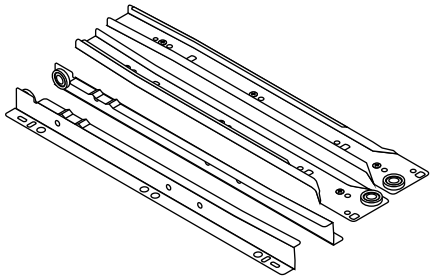

TOKYO-P

Chest 3 drawer 80 cm.

CONNECT SYSTEM

M3.5x13mm.

28mm.

1

2

HARDWARE

x 4

#19mm.

x 4

(8x35)

x 20

x 3

x 14

M4x16mm.

x 60

x 2

M6x23

x 18

M4x40mm.

x 42

M3.5x13mm.

x 42

M4x16mm.

x 1

x 1

M4x50mm.

x 8

x 4

M3.5x20mm.

x 4