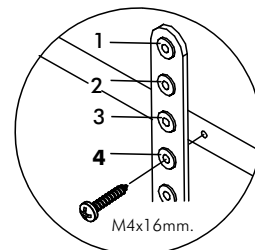

TOKYO-P

Chest 3 drawer 80 cm.

CONNECT SYSTEM

M3.5x13mm.

28mm.

1

2

HARDWARE

x 4

#19mm.

x 4

(8x35)

x 20

x 3

x 14

M4x16mm.

x 60

x 2

M6x23

x 18

M4x40mm.

x 42

M3.5x13mm.

x 42

M4x16mm.

x 1

x 1

M4x50mm.

x 8

x 4

M3.5x20mm.

x 4