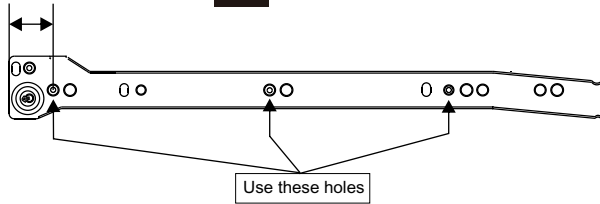

TOKYO-P

Chest 3 drawer 80 cm.

CONNECT SYSTEM

M3.5x13mm.

28mm.

1

2

HARDWARE

x 4

#19mm.

x 4

(8x35)

x 20

x 3

x 14

M4x16mm.

x 60

x 2

M6x23

x 18

M4x40mm.

x 42

M3.5x13mm.

x 42

M4x16mm.

x 1

x 1

M4x50mm.

x 8

x 4

M3.5x20mm.

x 4