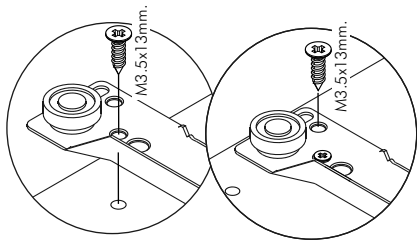

TOKYO-P

Chest 3 drawer 80 cm.

CONNECT SYSTEM

M3.5x13mm.

28mm.

1

2

HARDWARE

x 4

#19mm.

x 4

(8x35)

x 20

x 3

x 14

M4x16mm.

x 60

x 2

M6x23

x 18

M4x40mm.

x 42

M3.5x13mm.

x 42

M4x16mm.

x 1

x 1

M4x50mm.

x 8

x 4

M3.5x20mm.

x 4