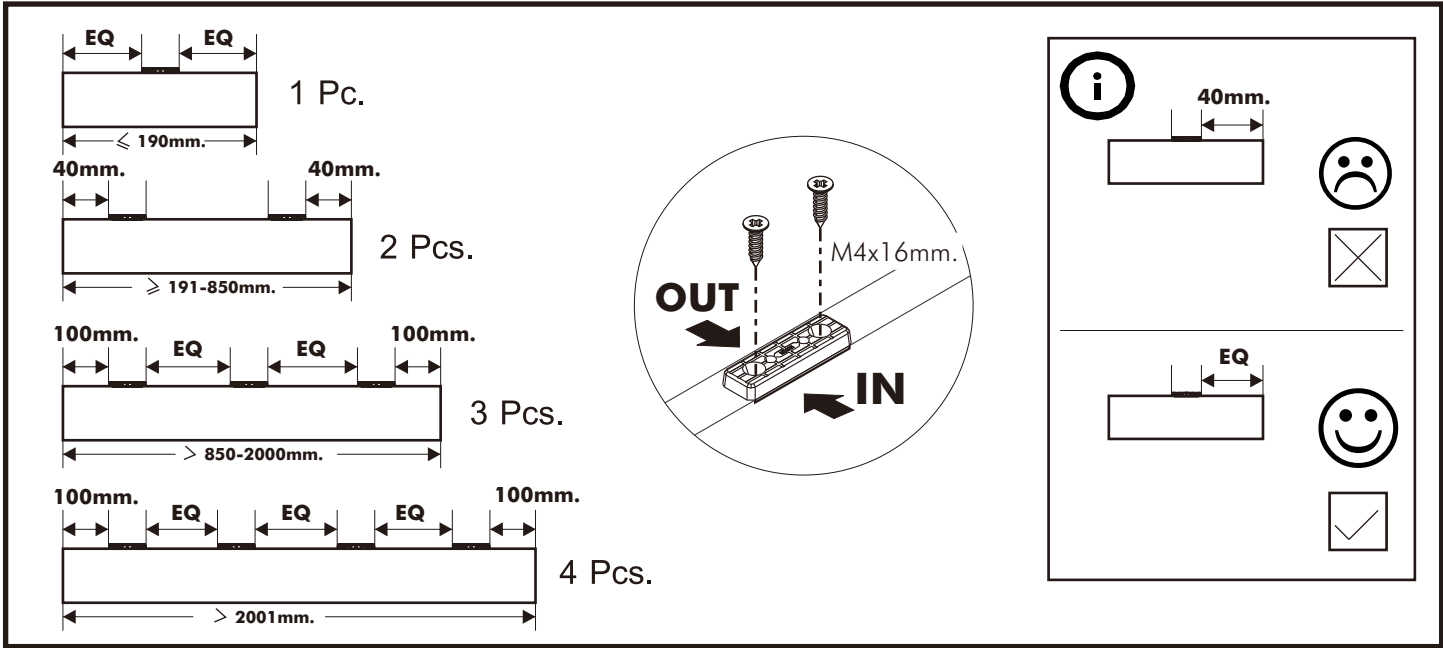

CONNECT SYSTEM