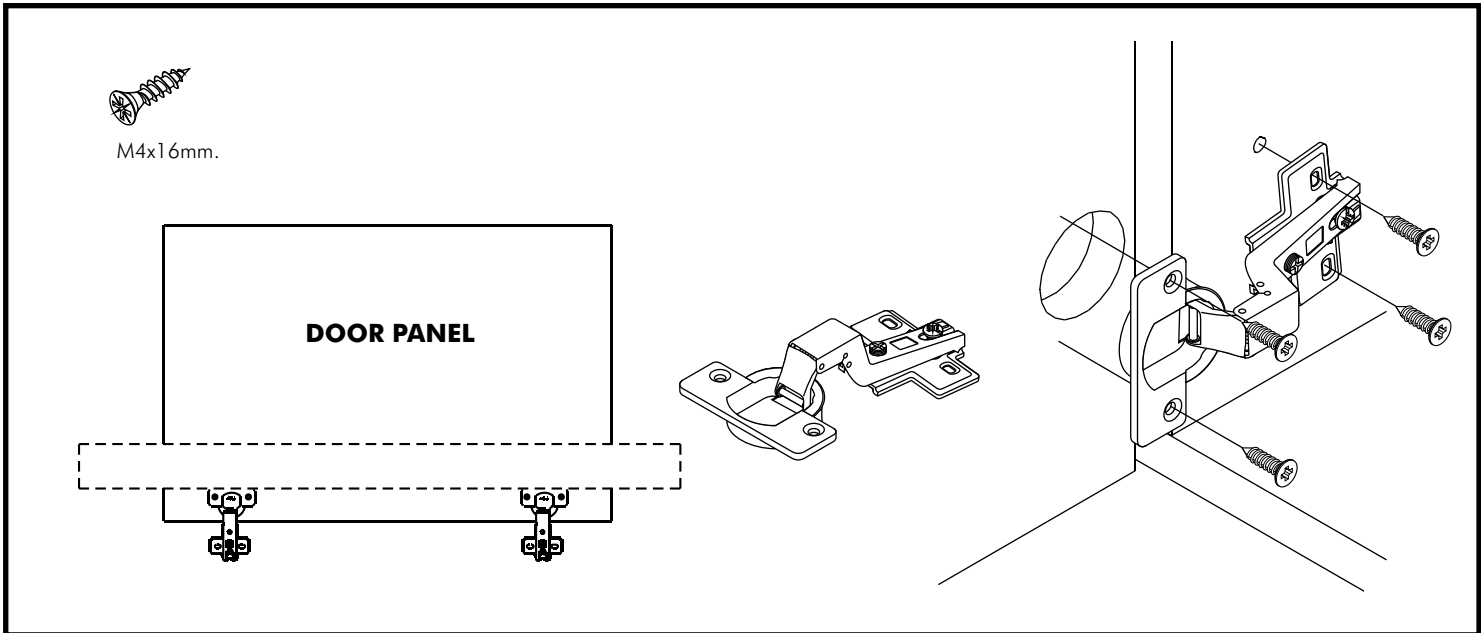

KOBE-P

Buffet cabinet 90 cm

CONNECT SYSTEM

HARDWARE

-BODY SET

x 8

x 8

(8x35)