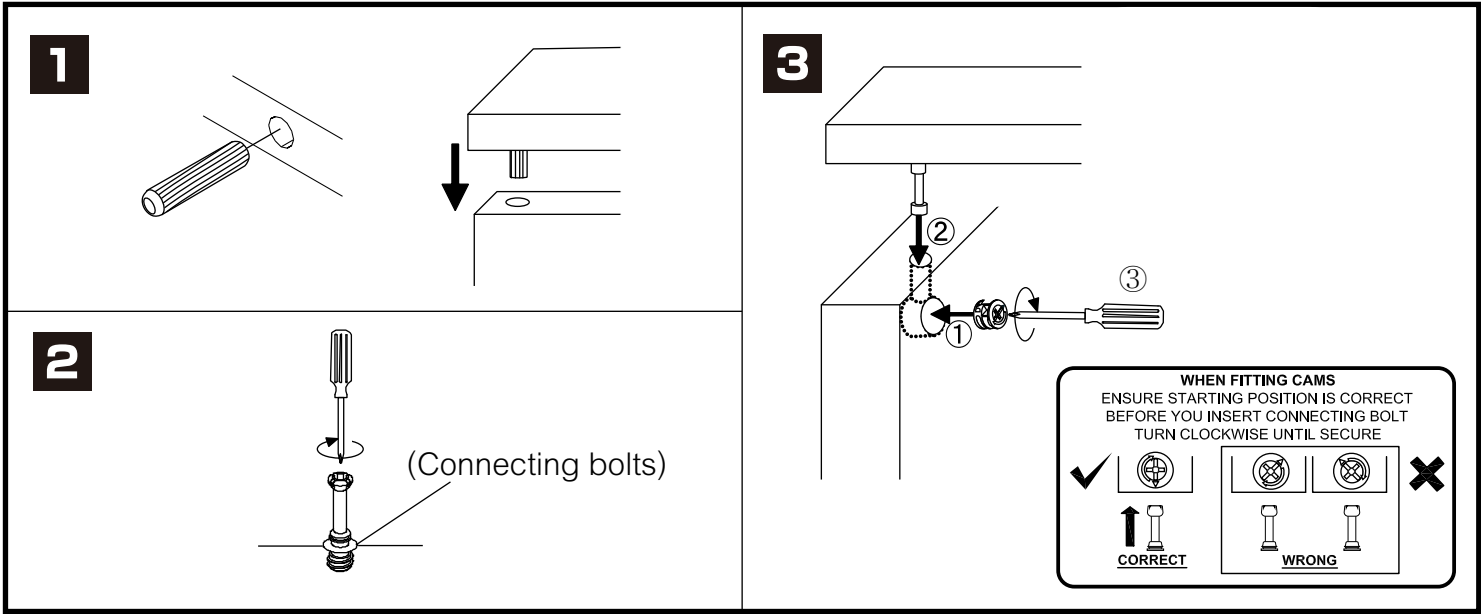

KOBE-P

Buffet cabinet 90 cm

CONNECT SYSTEM

HARDWARE

-BODY SET

x 8

x 8

(8x35)