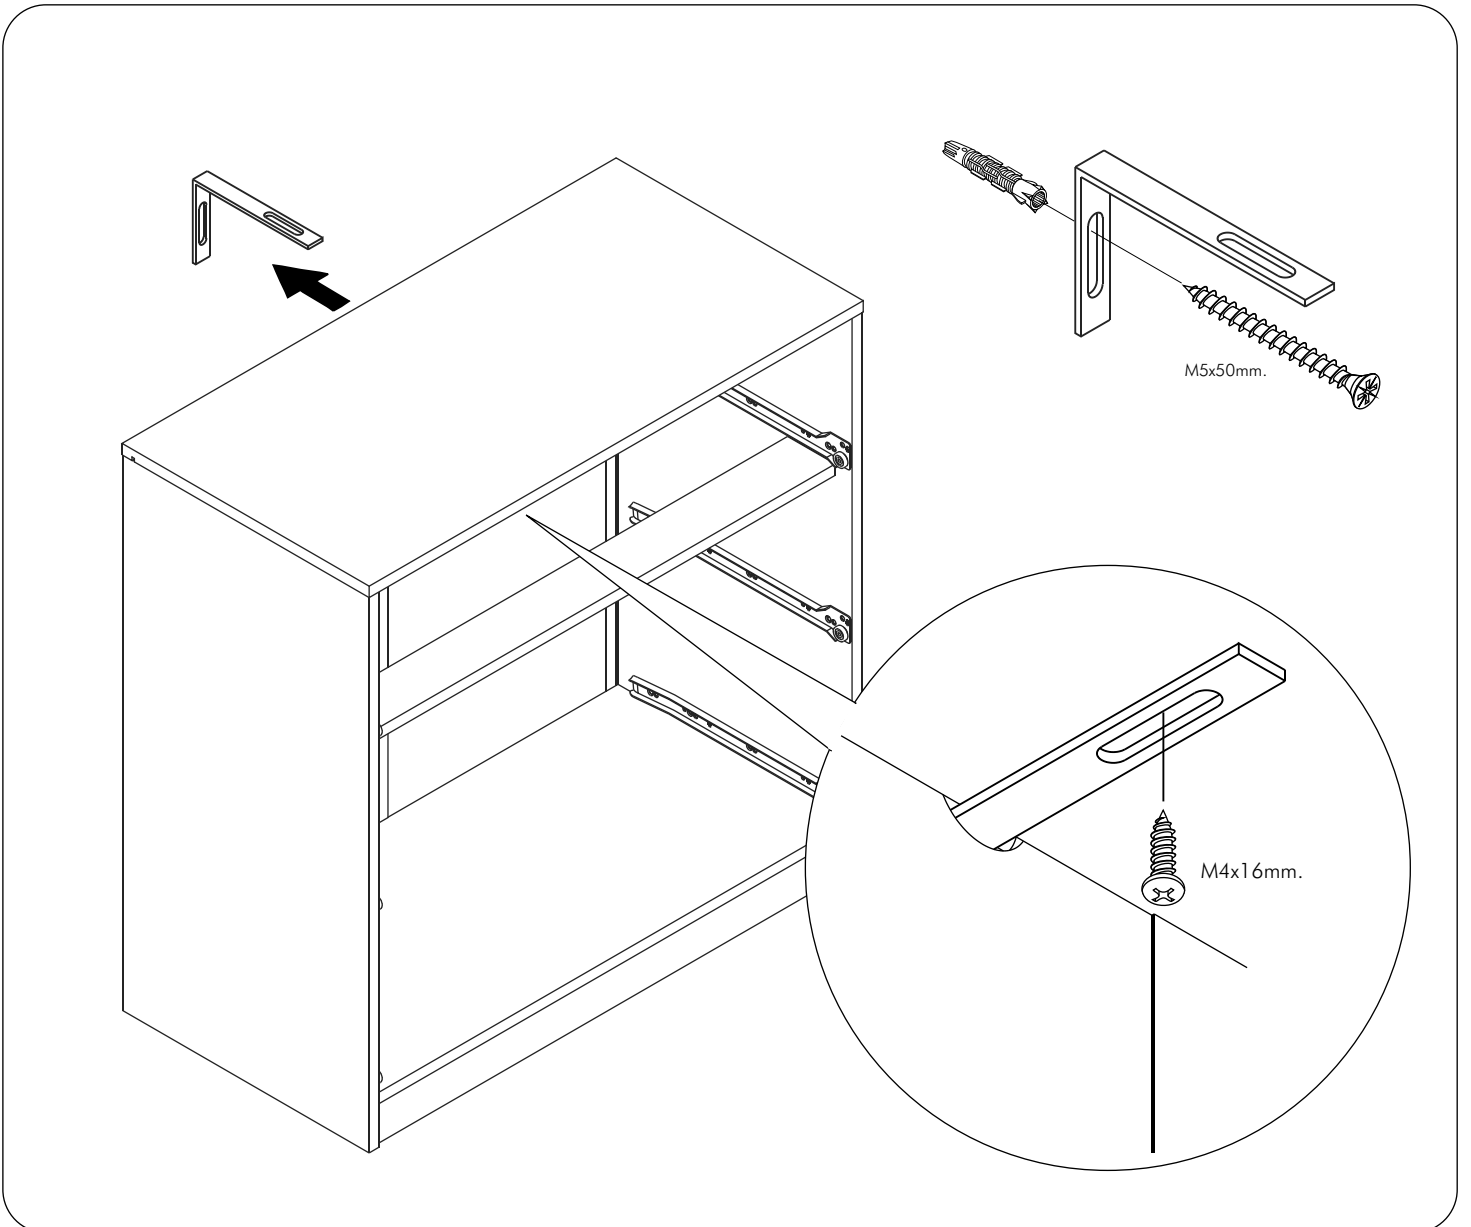

KOBE-P

Buffet cabinet 90 cm

CONNECT SYSTEM

HARDWARE

-BODY SET

x 8

x 8

(8x35)

M4x35mm.

x 15

x 1

-DRAWER SET

x 6

x 2

M4x16mm.

x 24