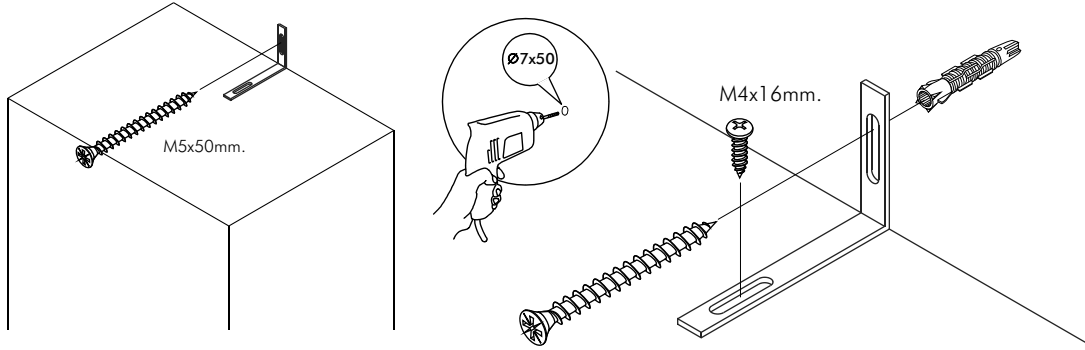

KOBE-P

Buffet cabinet 90 cm

CONNECT SYSTEM

HARDWARE

-BODY SET

x 8

x 8

(8x35)

x 16

M4x40mm.

x 6

x 4

x 1

x 6

x 2

x 4

x 4

x 4

M3.5x20mm.

x 12

M4x25mm.

x 18

M4x50mm.

x 12

M4x35mm.

x 15

x 1

-DRAWER SET

x 6

x 2

M4x16mm.

x 24