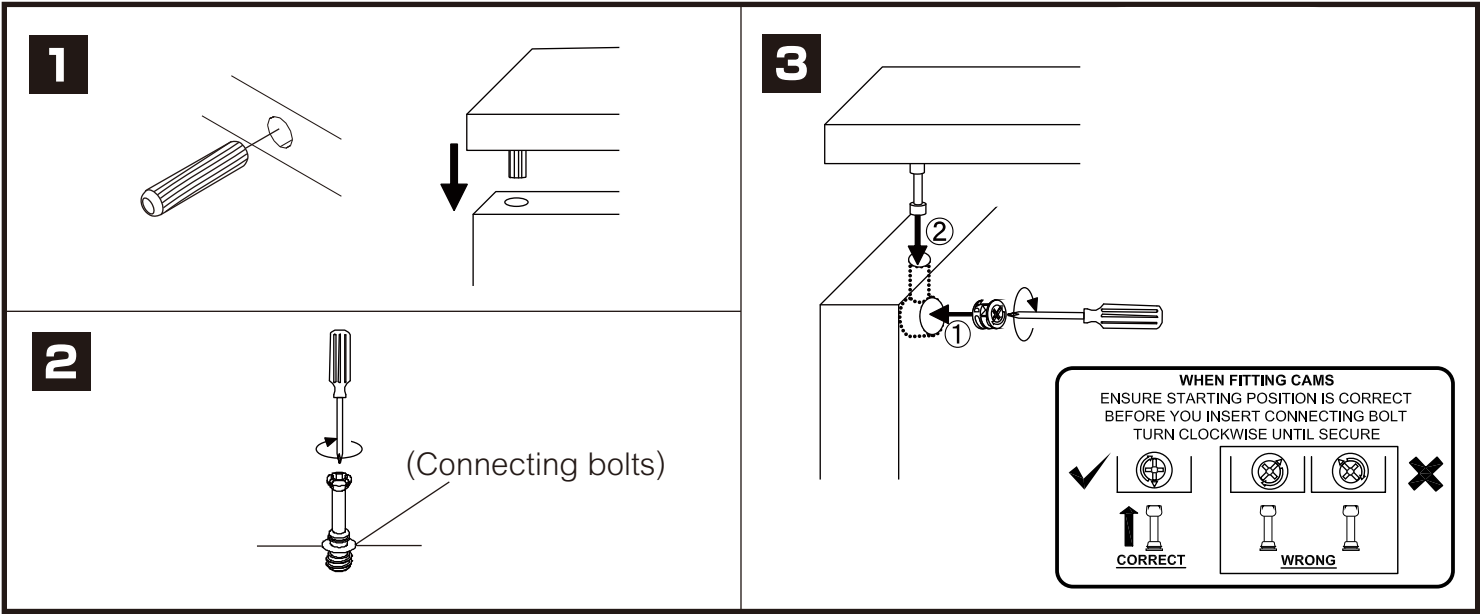

KARLMAR-P

Buffet cabinet 160 cm.

CONNECT SYSTEM

HARDWARE

-BODY SET

x 8

x 8

8x35mm.