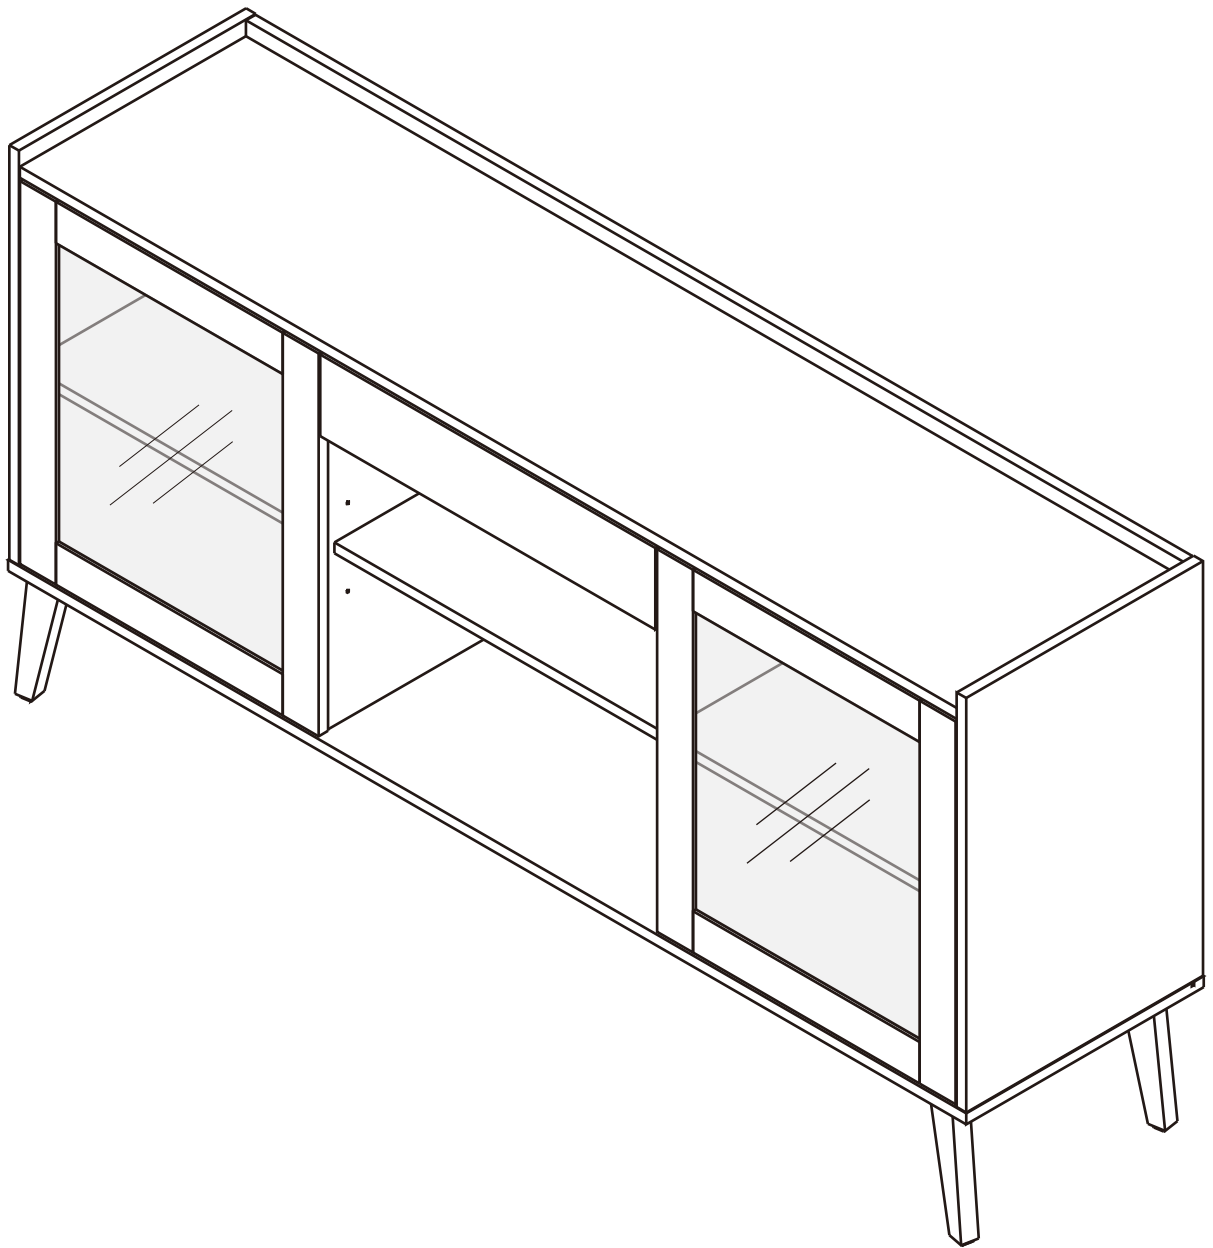

KARLMAR-P

Buffet cabinet 160 cm.

CONNECT SYSTEM

HARDWARE

-BODY SET

x 8

x 8

8x35mm.

x 18

M4x16mm.

x 28

M4x40mm.

x 12

x 2

x 12

M4x50mm.