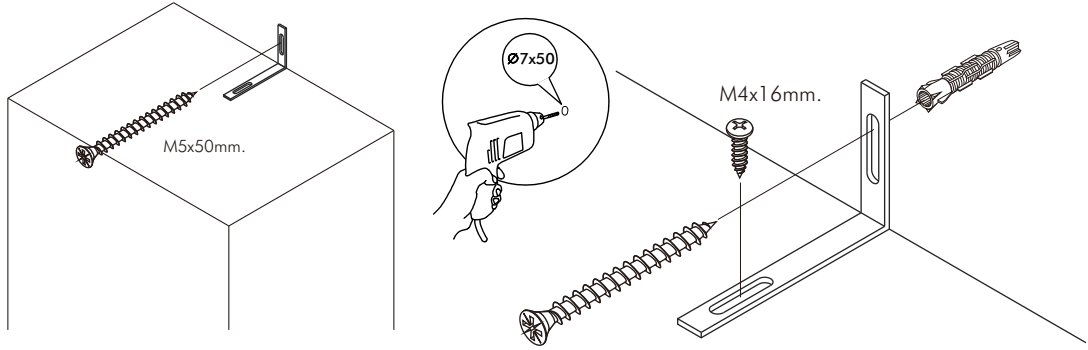

KARLMAR-P

Buffet cabinet 160 cm.

CONNECT SYSTEM

HARDWARE

-BODY SET

x 8

x 8

8x35mm.

x 18

M4x16mm.

x 28

M4x40mm.

x 12

x 2

x 12

M4x50mm.

x 1

-DRAWER SET

x 1

M3.5x13mm.

x 14

M4x40mm.

x 10

M6x23mm.

x 3

x 2

-DOOR SET

x 4

M4x16mm.

x 16

x 4

3.