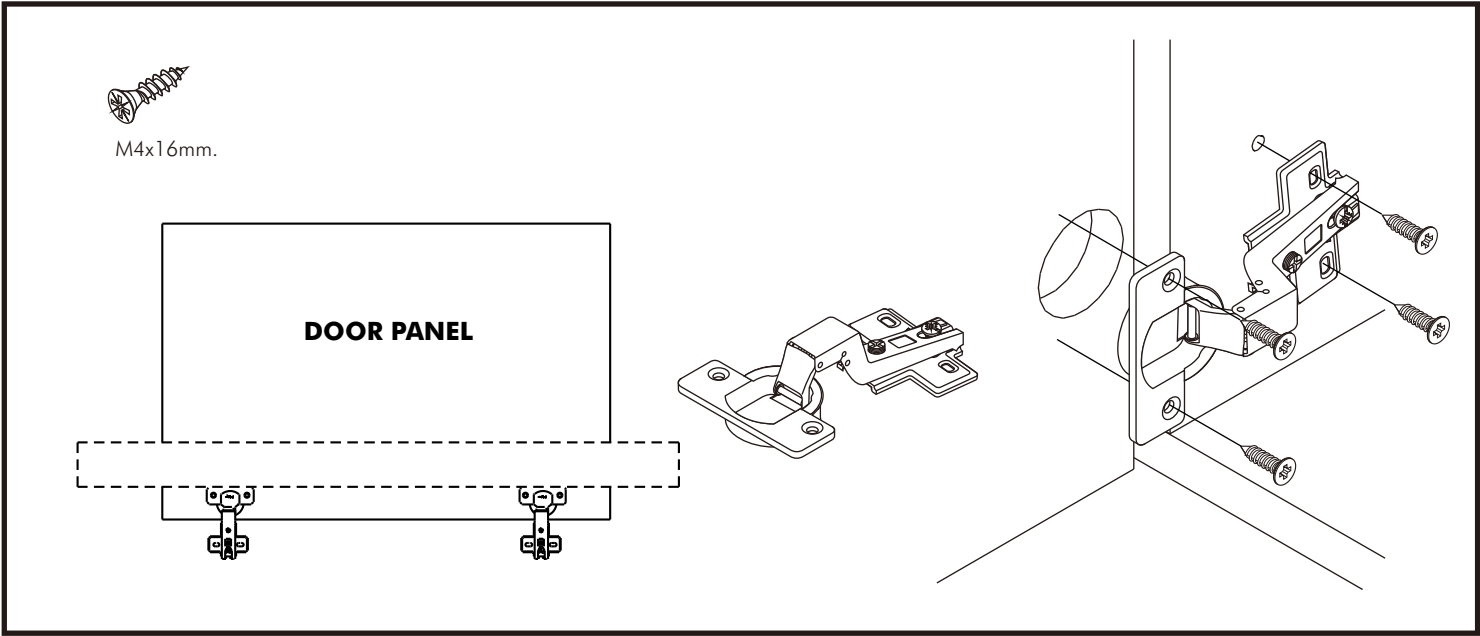

KARLMAR-P

Buffet cabinet 160 cm.

CONNECT SYSTEM

HARDWARE

-BODY SET

x 8

x 8

8x35mm.

x 18

M4x16mm.

x 28

M4x40mm.

x 12

x 2

x 12

M4x50mm.