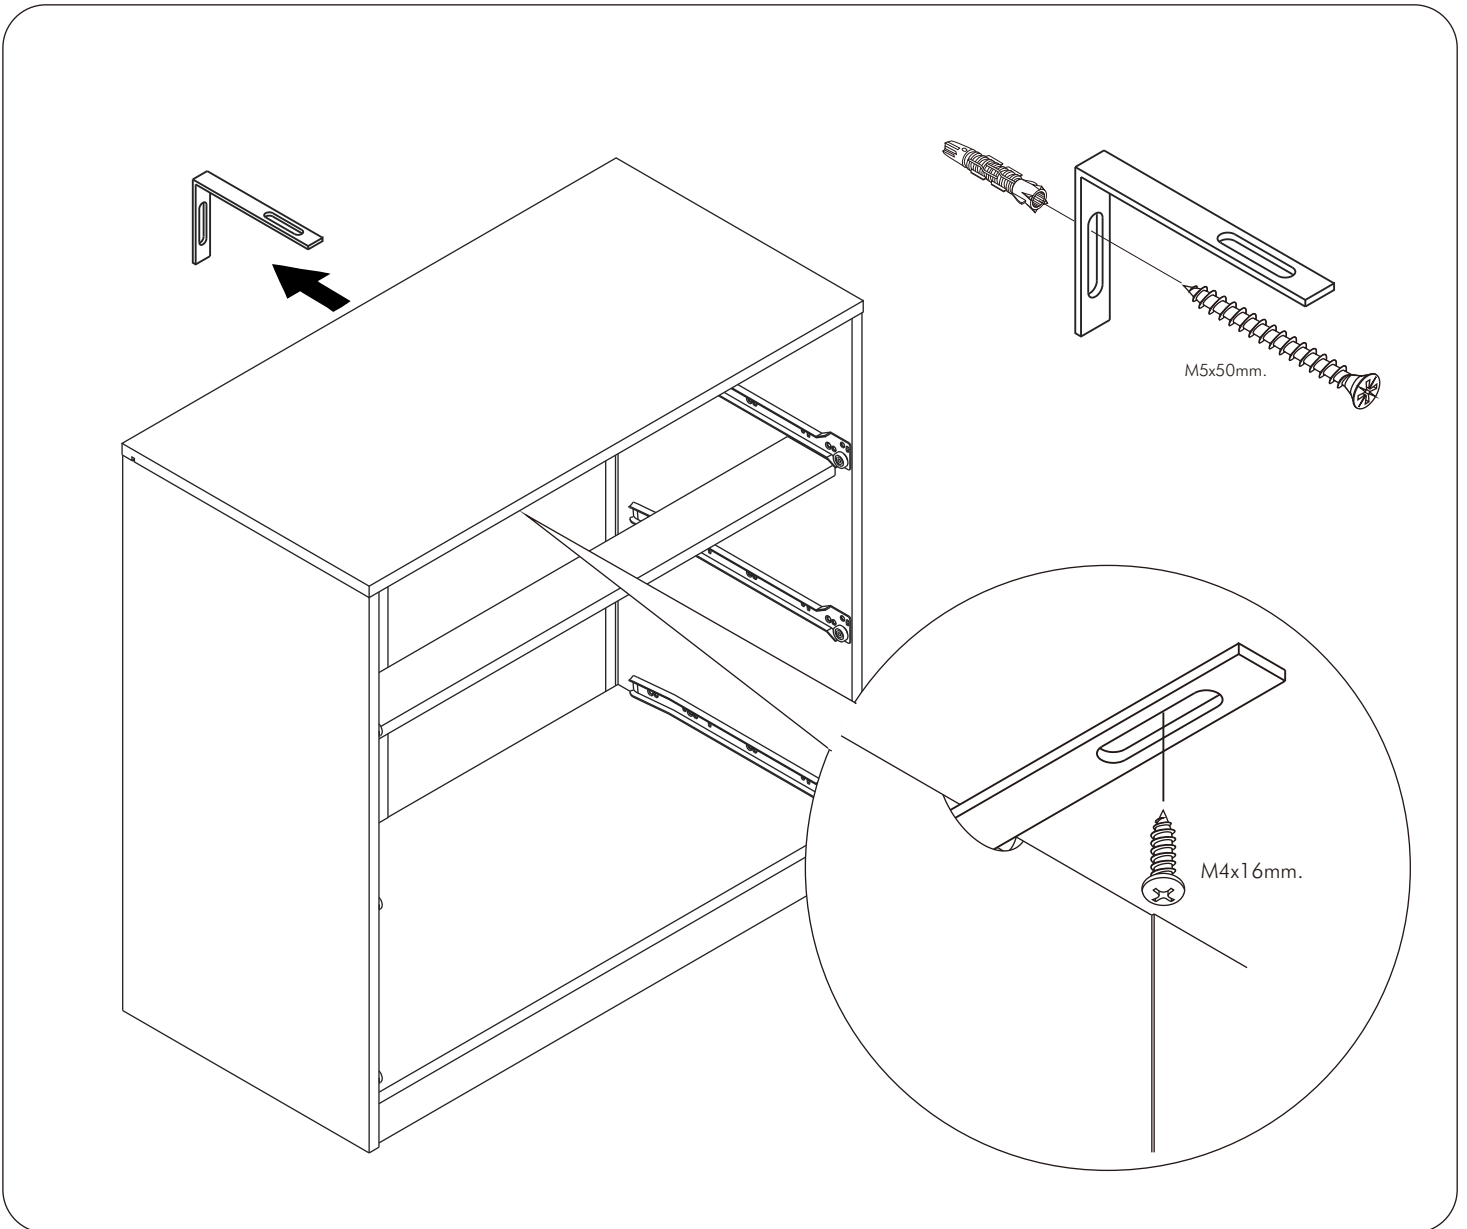

KARLMAR-P

Buffet cabinet 160 cm.

CONNECT SYSTEM

HARDWARE

-BODY SET

x 8

x 8

8x35mm.

x 18

M4x16mm.

x 28

M4x40mm.

x 12

x 2

x 12

M4x50mm.

x 1

-DRAWER SET

x 1

M3.5x13mm.

x 14

M4x40mm.

x 10

M6x23mm.

x 3

x 2

-DOOR SET

x 4

M4x16mm.

x 16

x 4

3.