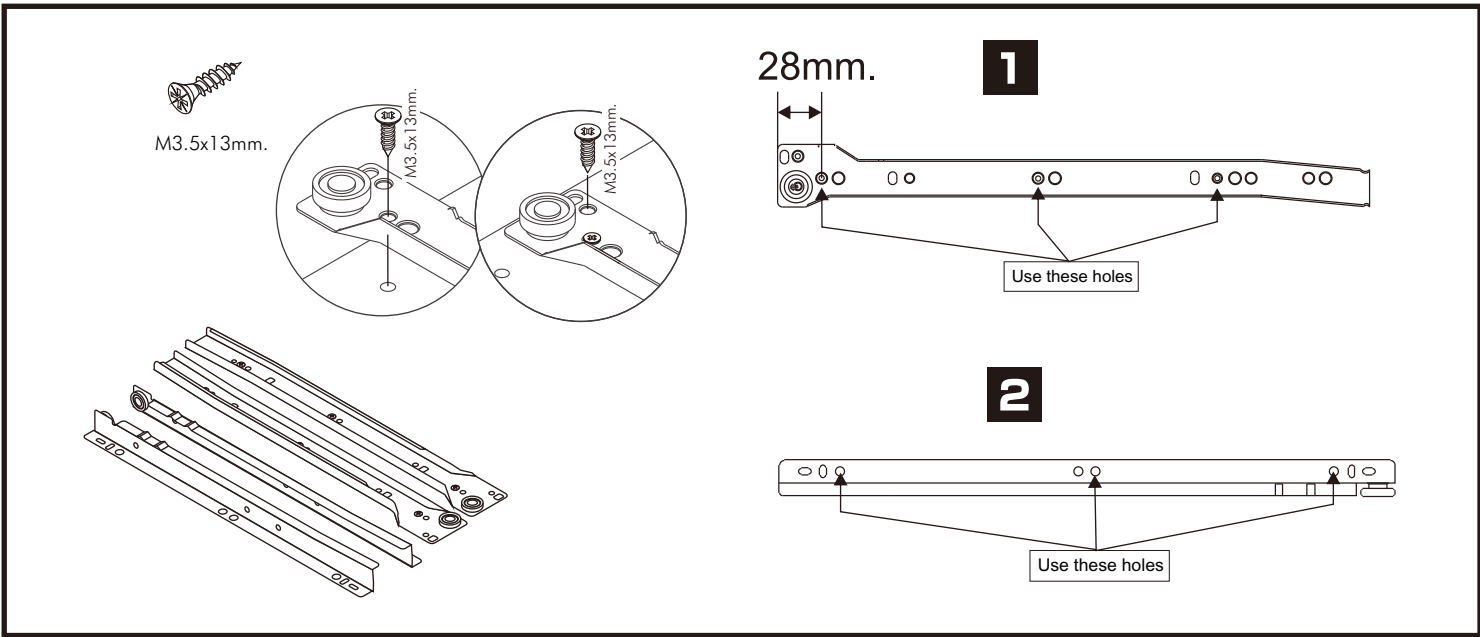

KARLMAR-P

Buffet cabinet 160 cm.

CONNECT SYSTEM

HARDWARE

-BODY SET

x 8

x 8

8x35mm.

x 18

M4x16mm.

x 28

M4x40mm.

x 12

x 2

x 12

M4x50mm.

x 1

-DRAWER SET

x 1

M3.5x13mm.

x 14

M4x40mm.

x 10

M6x23mm.

x 3

x 2

-DOOR SET

x 4

M4x16mm.

x 16

x 4

3.