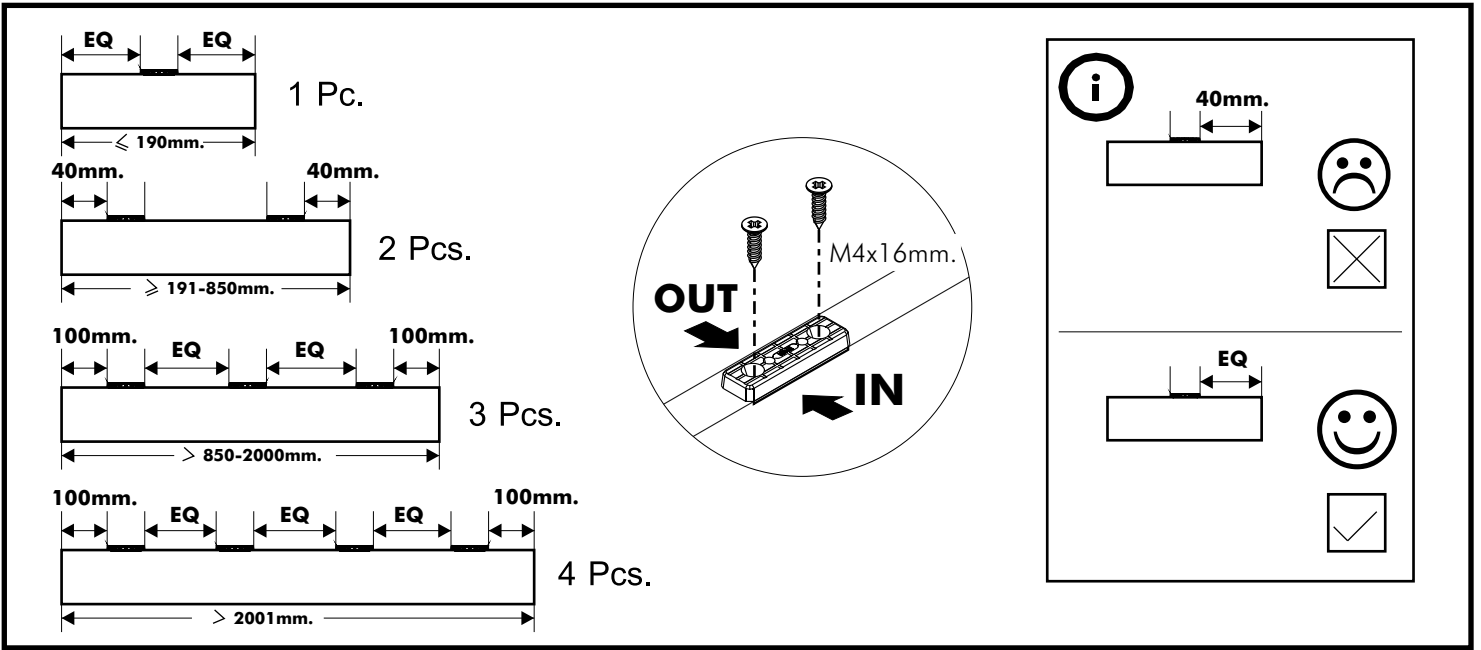

TOKYO - P

Wardrobe sliding 160 cm

CONNECT SYSTEM

HARDWARE

x 14

#16mm.

x 14

#8x35

x 28

#M4x50

x 18

x 4

#M4x16

x 24

#M4x16

x 42

x 18

x 4

x 1SET

M3.5x20mm.

x 8

#M3.5x13

x 18

#M4x40(BLACK)