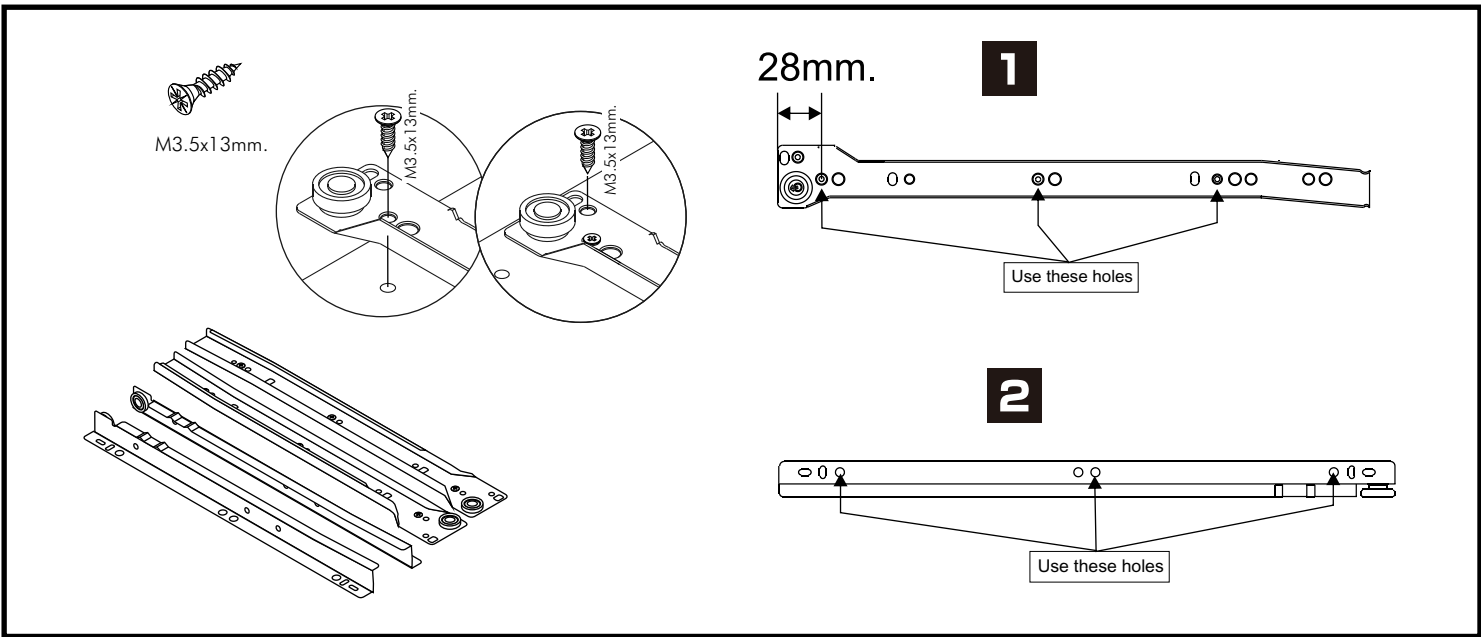

TOKYO - P

Wardrobe sliding 160 cm

CONNECT SYSTEM

HARDWARE

x 14

#16mm.

x 14

#8x35

x 28

#M4x50

x 18

x 4

#M4x16

x 24

#M4x16

x 42

x 18

x 4

x 1SET

M3.5x20mm.

x 8

#M3.5x13

x 18

#M4x40(BLACK)