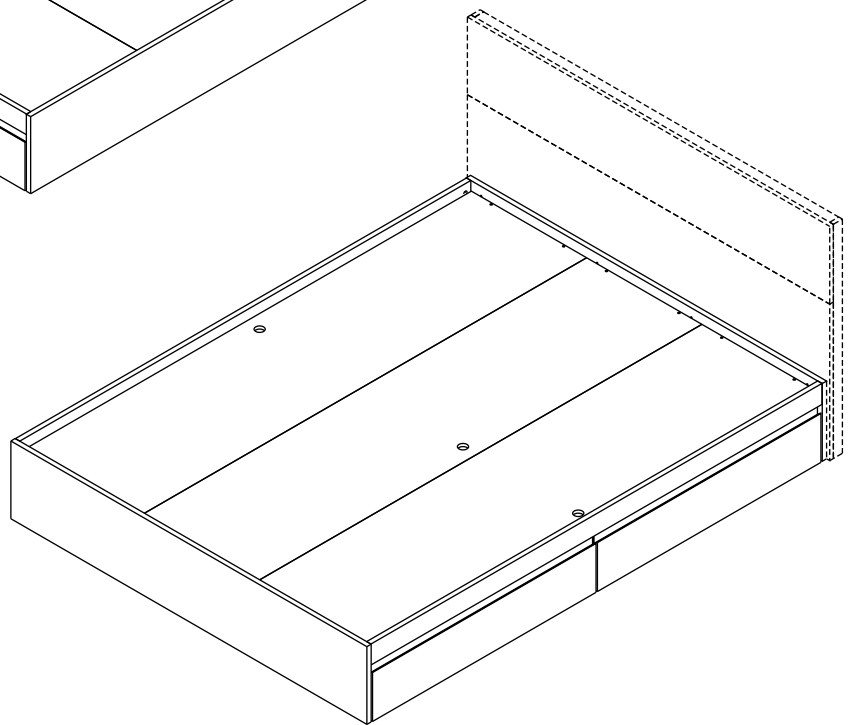

URBANO-P

Bed 5ft.+ Drawer

TYPE:RIGHT

TYPE:LEFT

CONNECT SYSTEM

HARDWARE

-BODY SET

X 12

X 12

(8x35)

X 20

X 4

TF+M6x45

X 2

#M6

X 2