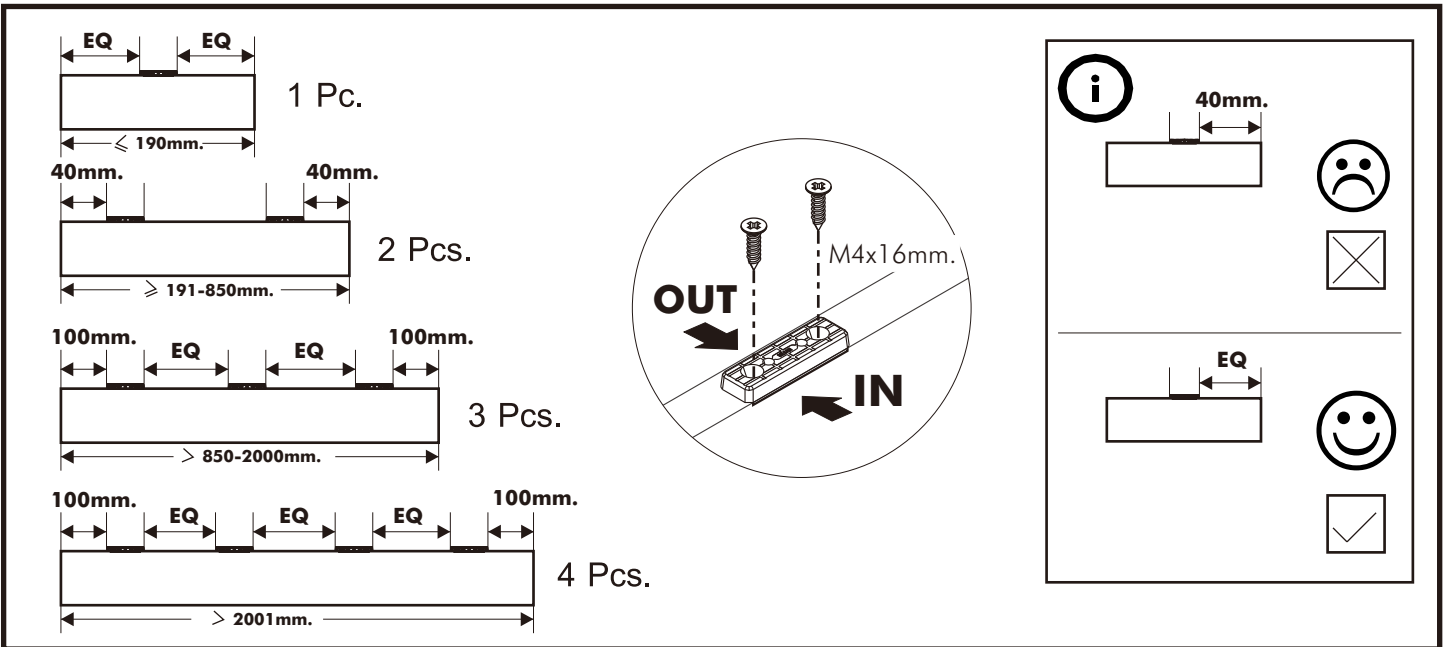

URBANO-P

Bed 5ft.+ Drawer

TYPE:RIGHT

TYPE:LEFT

CONNECT SYSTEM

HARDWARE

-BODY SET

X 12

X 12

(8x35)

X 20

X 4

TF+M6x45

X 2

#M6

X 2

X 1

M4x40mm.

X 40

M4x30mm.

X 55

X 18

M4x16mm.

X 42

M3.5x13mm.

X 20

M4x16mm.

X 40

ASSEMBLY

-BODY SET

1.

2.