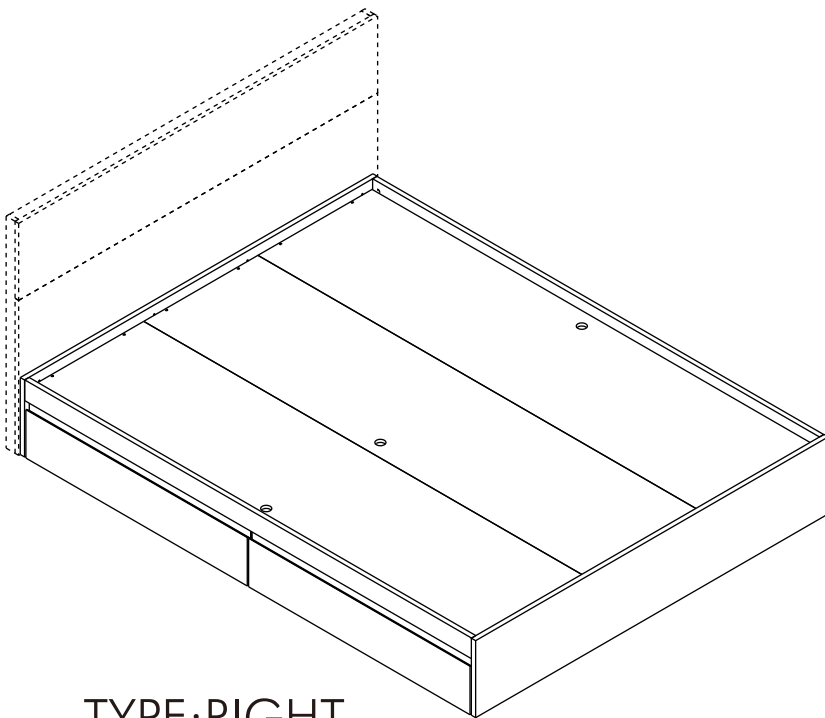

URBANO-P

Bed 5ft.+ Drawer

TYPE:RIGHT

TYPE:LEFT

CONNECT SYSTEM

HARDWARE

-BODY SET

X 12

X 12

(8x35)

X 20

X 4

TF+M6x45

X 2

#M6

X 2

M3.5x13mm.

X 20

M4x16mm.

X 40

ASSEMBLY

-BODY SET

1.

2.