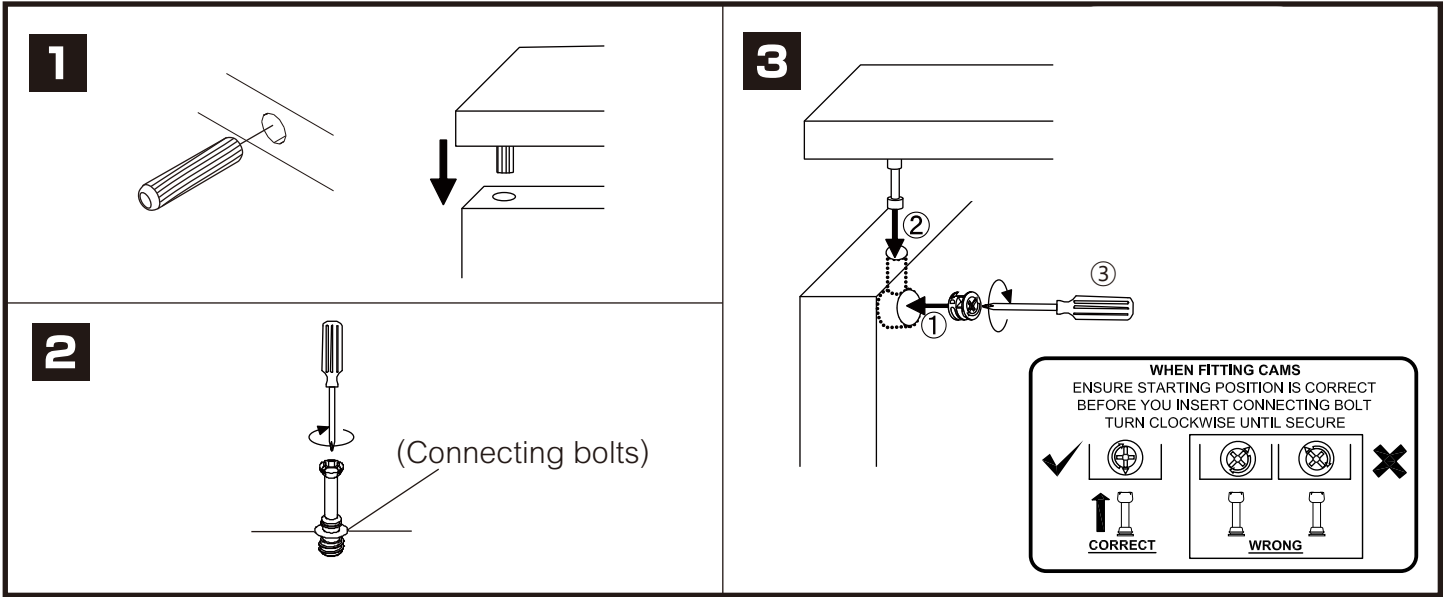

URBANO-P

Bed 5ft.+ Drawer

TYPE:RIGHT

TYPE:LEFT

CONNECT SYSTEM

HARDWARE

-BODY SET

X 12