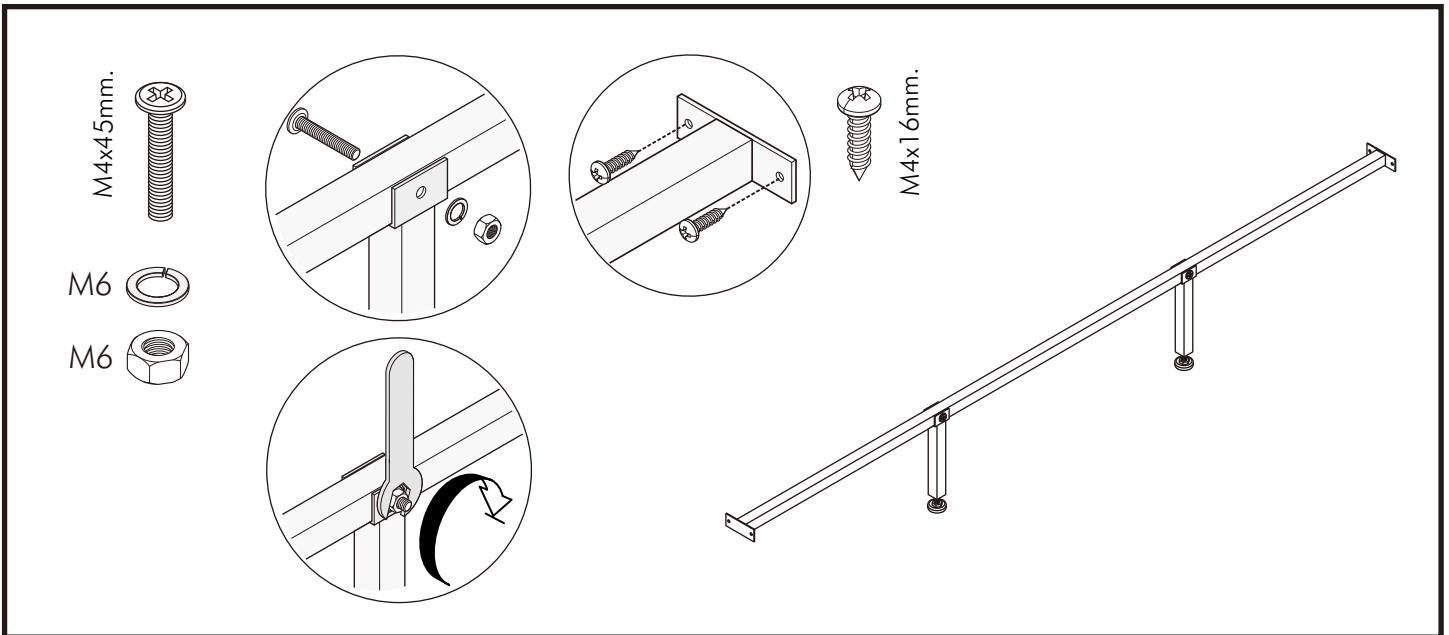

HARSH-P

Bed 6 Ft.

CONNECT SYSTEM

HARDWARE

-BODY SET

x 4

x 4

x 8

JCB+M6x60

x 6

TF+M6x45

x 4

#M6

x 4

#M6

x 4

No.1

x 3

C/B P+4x16

x 11

No.10

x 1

C/B F+M4x30

x 48

x 15

M4x16mm.

x 30

ASSEMBLY

-BODY SET

1.

2.

3.