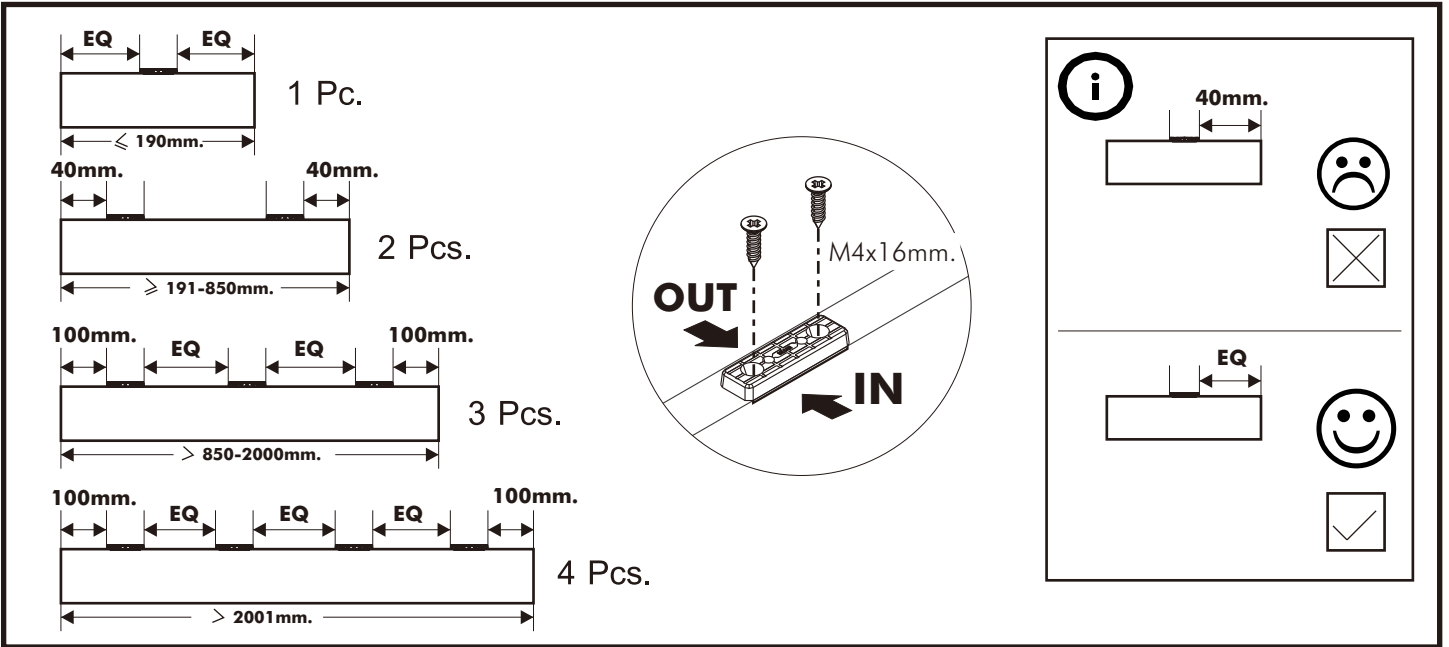

HARSH-P

Bed 6 Ft.

CONNECT SYSTEM

HARDWARE

-BODY SET

x 4

x 4

x 8

JCB+M6x60

x 6

TF+M6x45

x 4

#M6

x 4

#M6

x 4

No.1

x 3

C/B P+4x16

x 11

No.10

x 1

C/B F+M4x30

x 48

x 15

M4x16mm.

x 30

ASSEMBLY

-BODY SET

1.

2.

3.