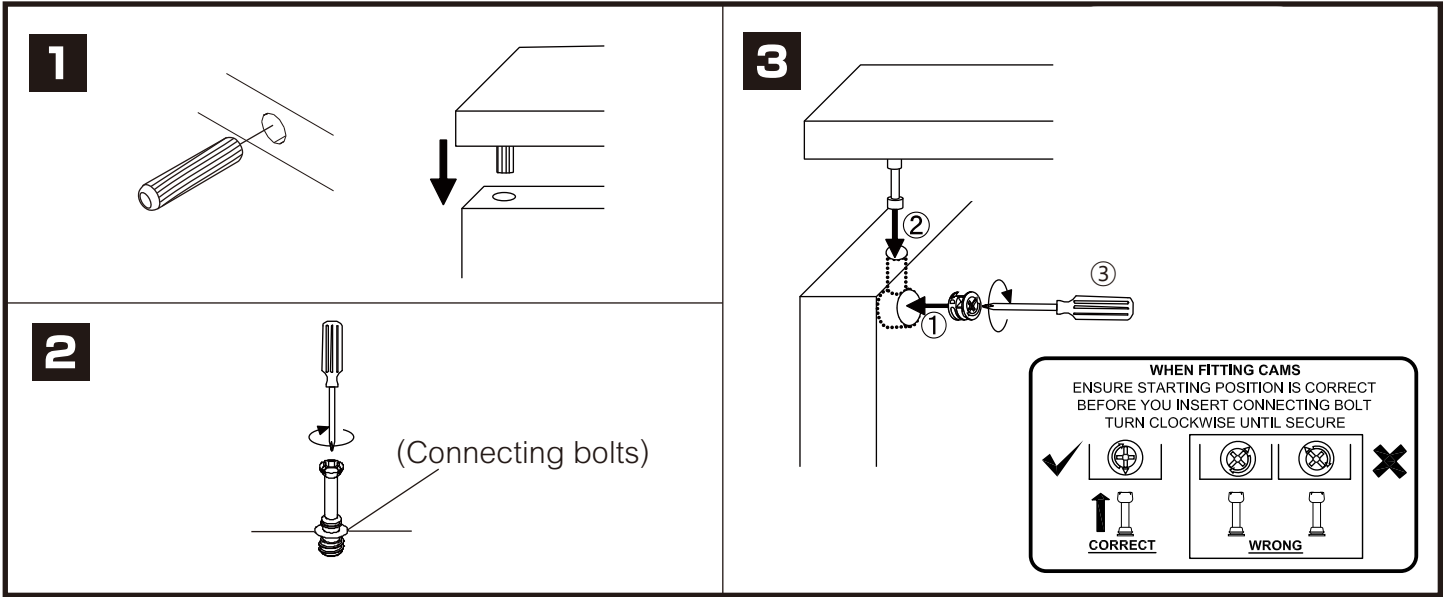

HARSH-P

Bed 6 Ft.

CONNECT SYSTEM

HARDWARE

-BODY SET

x 4

x 4

x 8